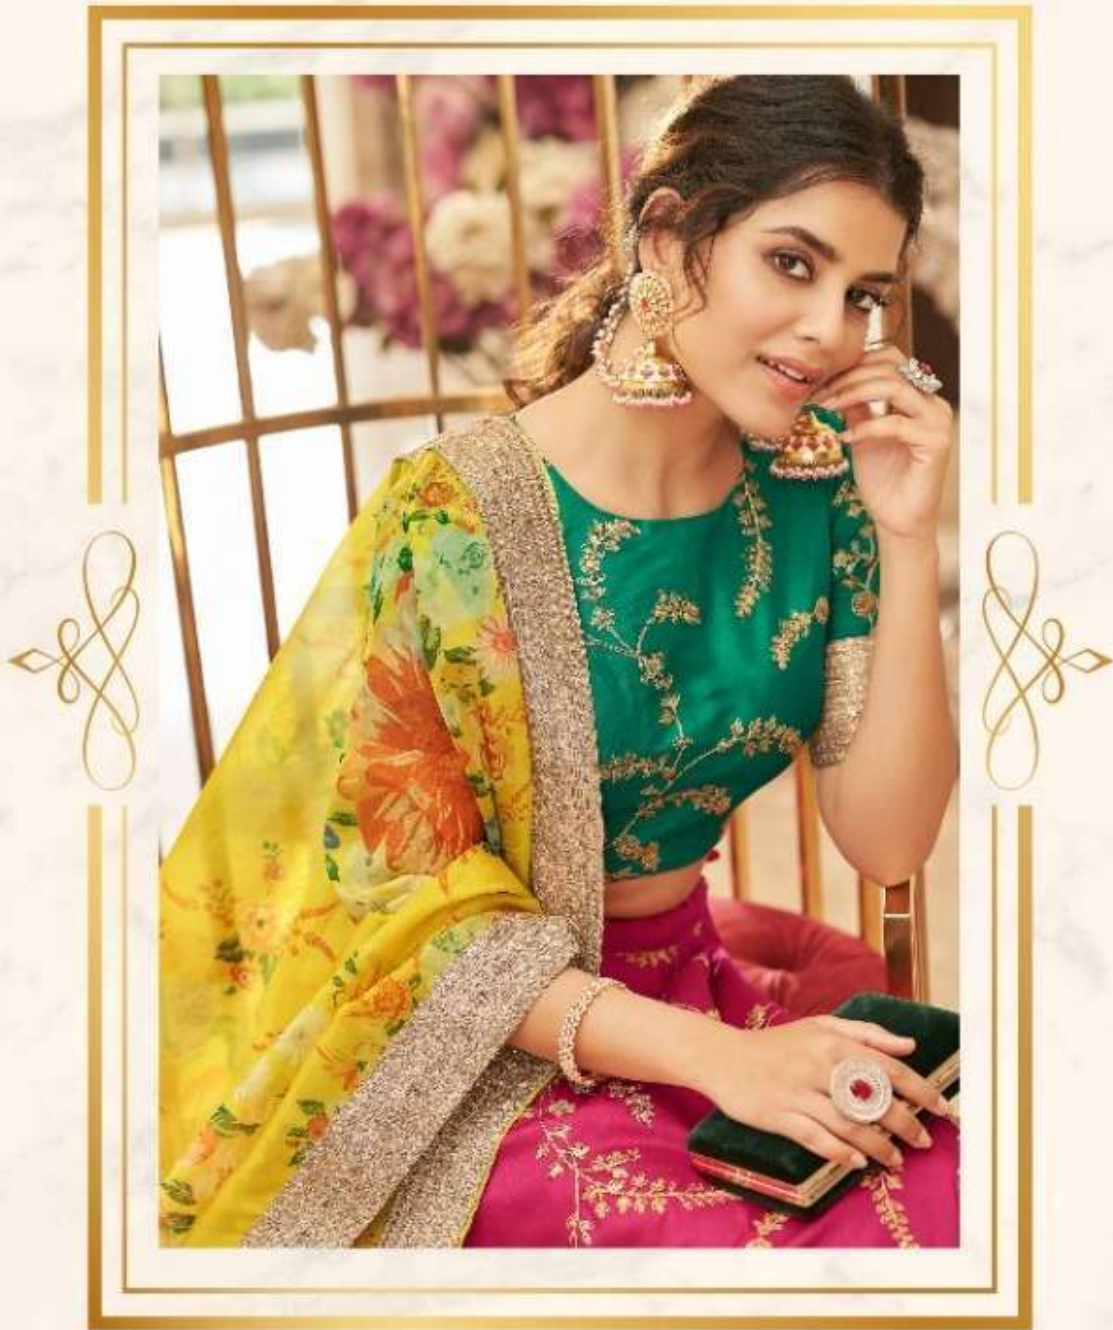

CULTURAL

VOL-02

CULTURAL

VOL-02

Zeel Clothing  
SINCE 2008

7419

Zeel Clothing  
DESIGN BY ZEEL

7419

PRESENTS

**CULTURAL**  
VOL-02

*A refreshing flush of new colors this season. The amazing collection exhibits some really remarkable designs, rich lovely colors and intricate detailing which works for all occasions. Showcase elegance in its best form !*

Zeel Clothing  
INDIAN CLOTHING

STAY ETHNIC  
IN STYLE

7423

Zeel Clothing  
7425

ESSENCE OF  
PERFECTION

The left side of the image features a decorative frame on a light-colored, patterned background. At the top center of the frame is a stylized logo for 'Zeel Clothing' in purple and pink. Below the logo, the text 'ESSENCE OF PERFECTION' is written in a green, serif font. At the bottom center of the frame, the number '7425' is printed in a small, black font. The frame is bordered by a thin gold line with ornate flourishes at the top and bottom.