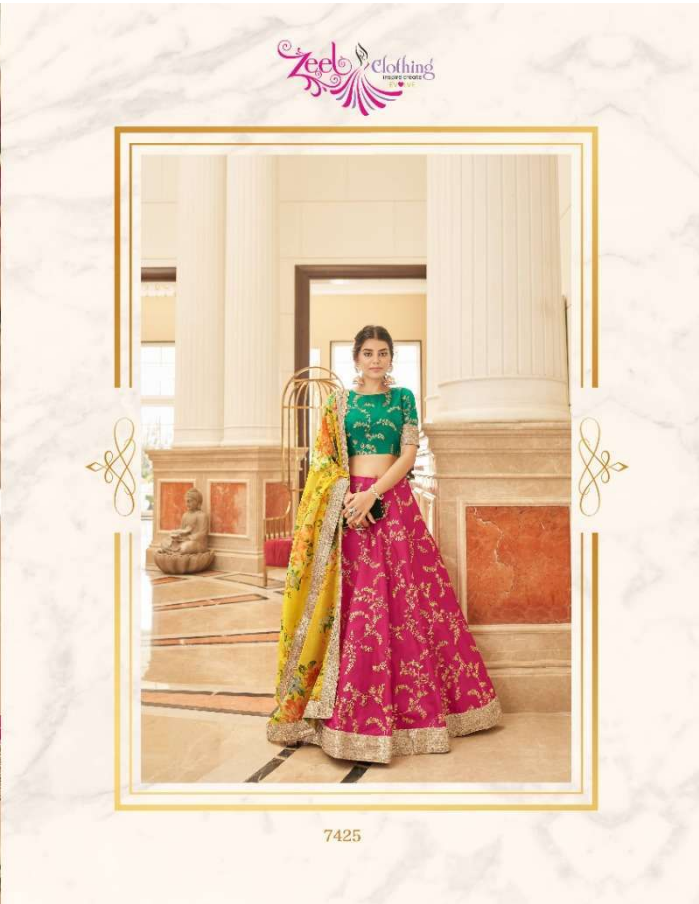

Zeel Clothing  
INDIAN CLOTHING

STAY ETHNIC  
IN STYLE

7423

Zeel Clothing  
7425

ESSENCE OF  
PERFECTION

The left side of the image features a decorative frame on a light-colored, patterned background. At the top center of the frame is a stylized logo for 'Zeel Clothing' in purple and pink. Below the logo, the text 'ESSENCE OF PERFECTION' is written in a green, serif font. At the bottom center of the frame, the number '7425' is printed in a small, black font. The frame is bordered by a thin gold line with ornate flourishes at the top and bottom.