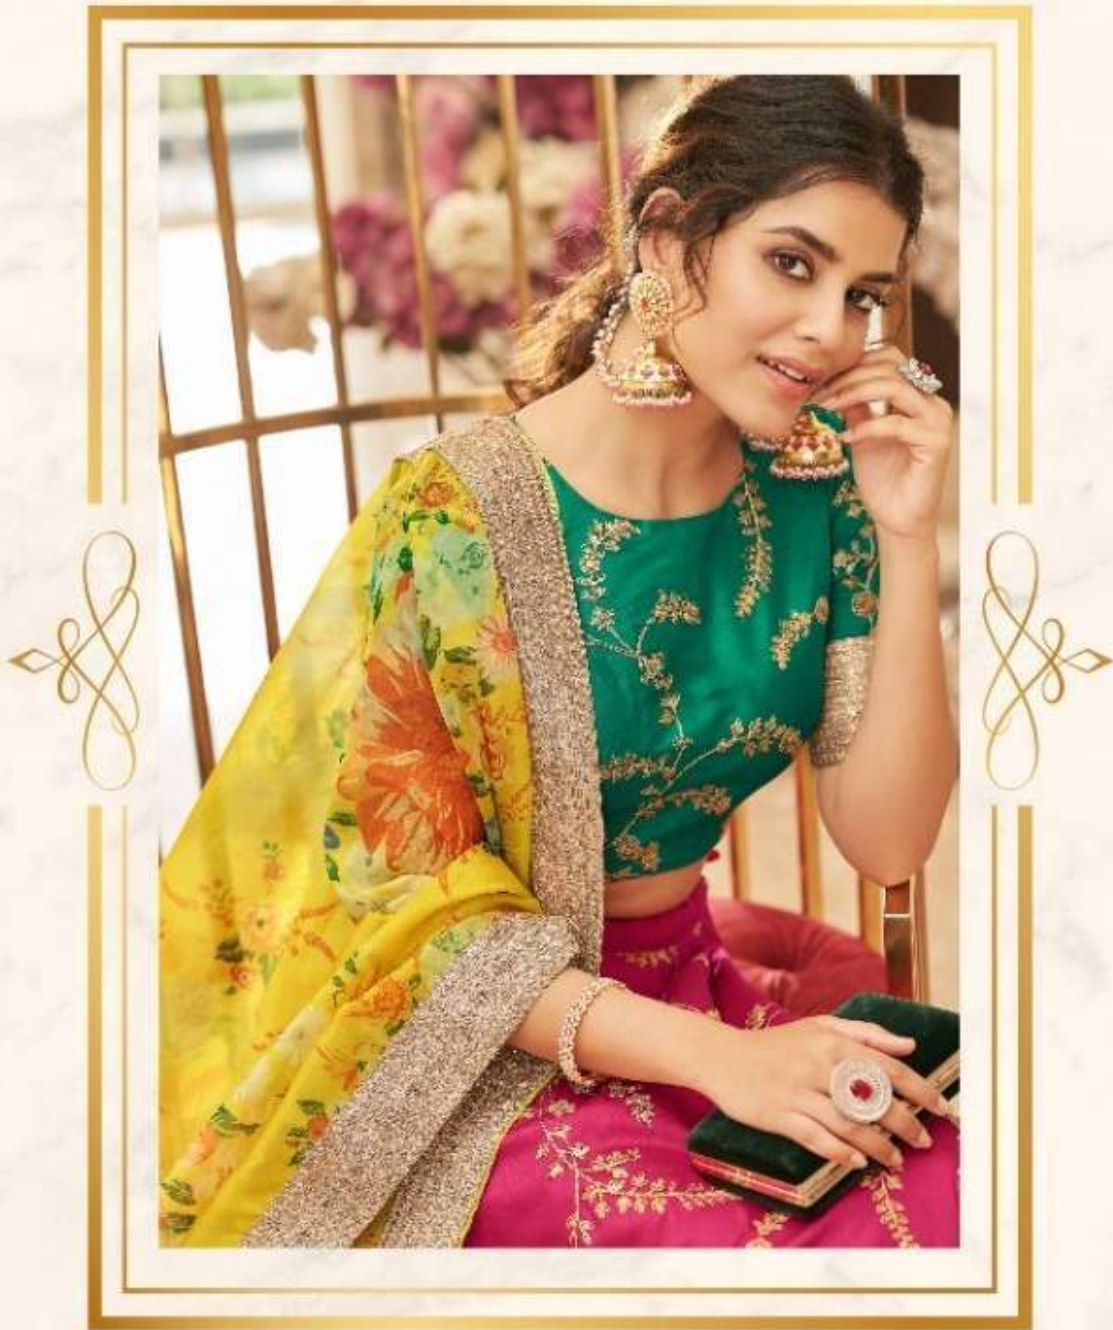

CULTURAL

VOL-02

CULTURAL

VOL-02

Zeel Clothing
SINCE 2008

7419

Zeel Clothing
DESIGN BY ZEEL

7419

PRESENTS

CULTURAL
VOL-02

A refreshing flush of new colors this season. The amazing collection exhibits some really remarkable designs, rich lovely colors and intricate detailing which works for all occasions. Showcase elegance in its best form !

Zeel Clothing
7425

ESSENCE OF
PERFECTION

The left side of the image features a decorative frame on a light-colored, patterned background. At the top center of the frame is a stylized logo for 'Zeel Clothing' in purple and pink. Below the logo, the text 'ESSENCE OF PERFECTION' is written in a green, serif font. At the bottom center of the frame, the number '7425' is printed in a small, black font. The frame is adorned with ornate, gold-colored flourishes at the top and bottom.