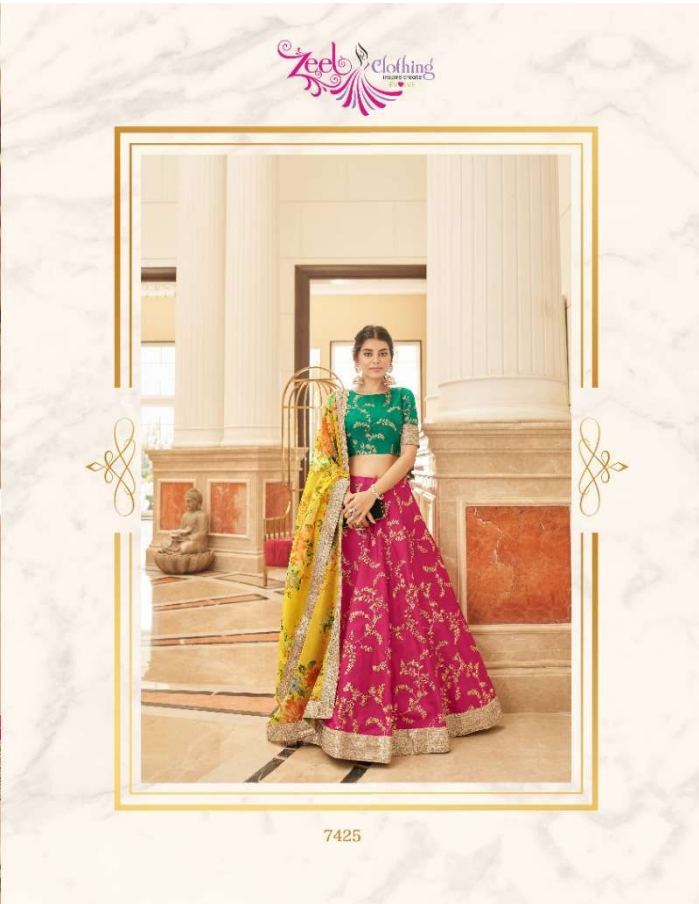

Zeel Clothing
INDIA'S FASHION CAPITAL

7420

7421

Zeel Clothing
PUNE, INDIA

7423

7422

Zeel Clothing
INDIA

7424

Zeel Clothing
7425

ESSENCE OF
PERFECTION

The left side of the image features a decorative frame on a light-colored, patterned background. At the top center of the frame is a stylized logo for 'Zeel Clothing' in purple and pink. Below the logo, the text 'ESSENCE OF PERFECTION' is written in a green, serif font. At the bottom center of the frame, the number '7425' is printed in a small, black font. The frame is adorned with ornate, gold-colored flourishes at the top and bottom.