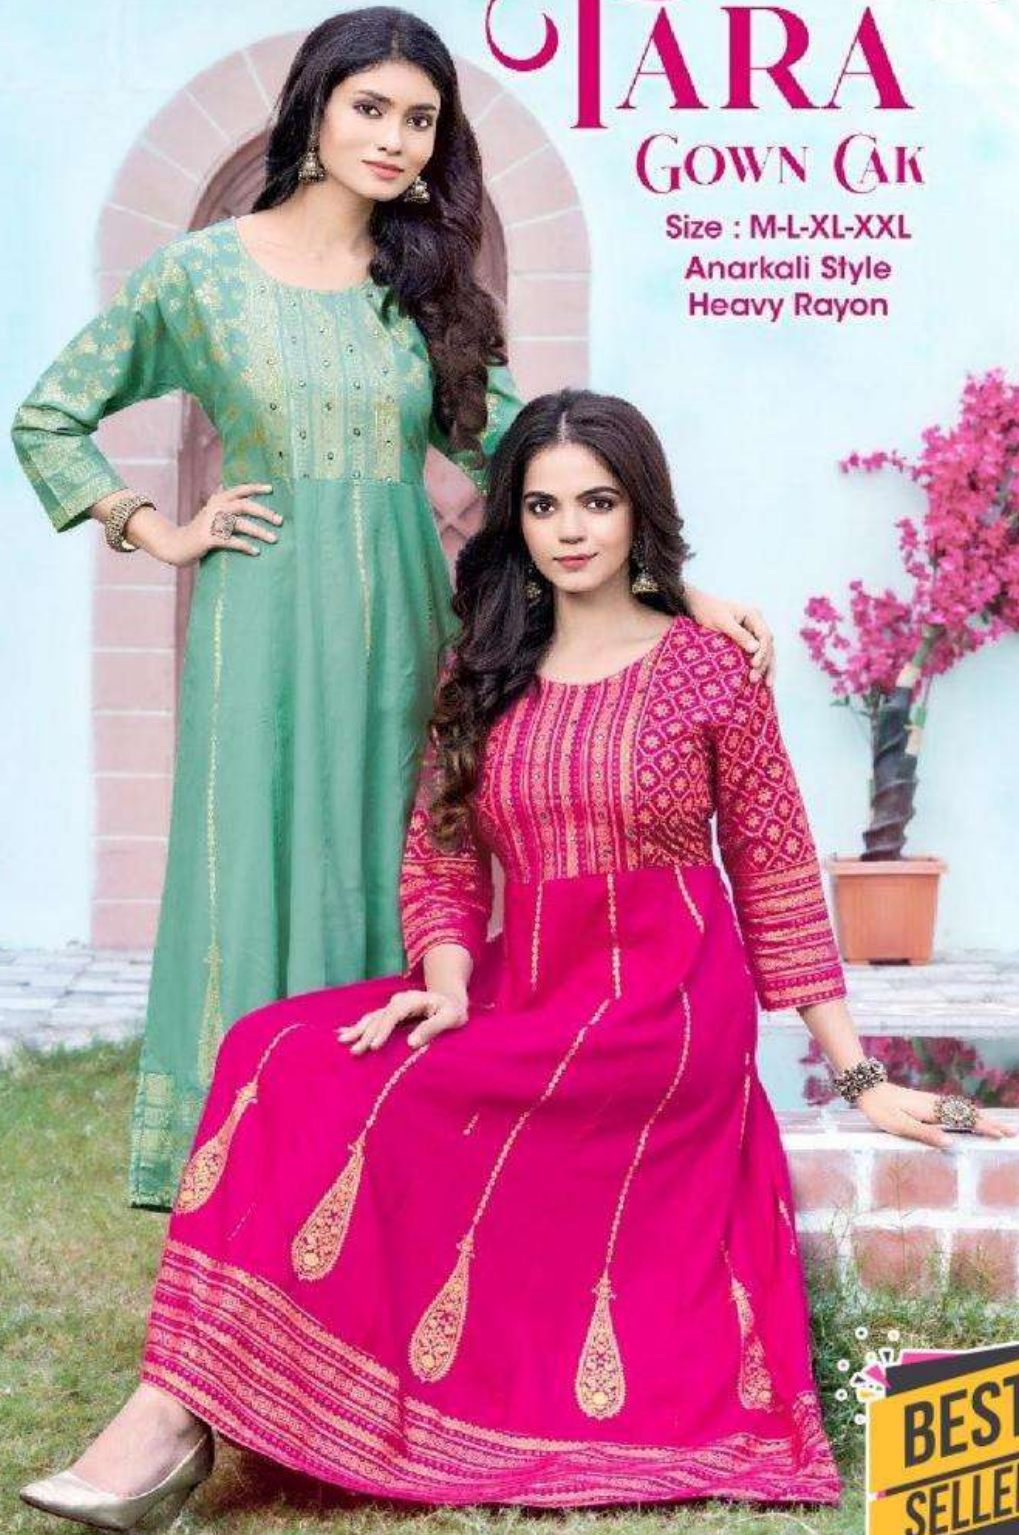

NEW NAYAN

NEW
LAUNCH

TARA

GOWN CAK

Size : M-L-XL-XXL

Anarkali Style

Heavy Rayon

**BEST
SELLER**