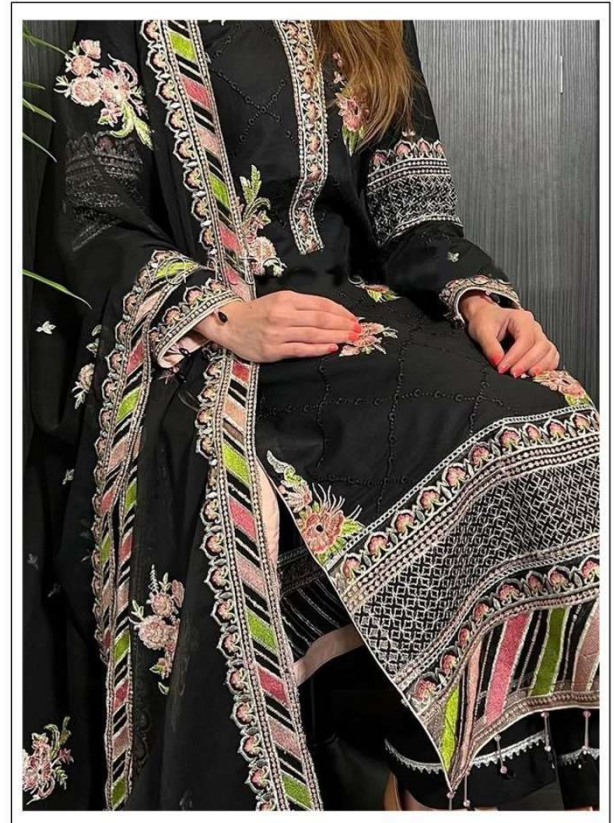

D.No:-005 A

**TOP- CAMBRIC COTTON WITH HEVY EMBROIDERY**

**BOTTOM/INNER- SEMILOWN**

**DUPATTA- NET WITH EMBROIDERY  
WORK**

D.No:-005 A

**TOP- CAMBRIC COTTON WITH HEVY EMBROIDERY**

**BOTTOM/INNER- SEMILOWN**

**DUPATTA- NET WITH EMBROIDERY  
WORK**

D.No:-005 B

**TOP- CAMBRIC COTTON WITH HEVY EMBROIDERY**

**BOTTOM/INNER- SEMILOWN**

**DUPATTA- NET WITH EMBROIDERY  
WORK**

HAZZEL

016-009  
30 CAMEL DETERMINATE  
BUTTERFLY WINDY  
WETS-SETTER  
100%