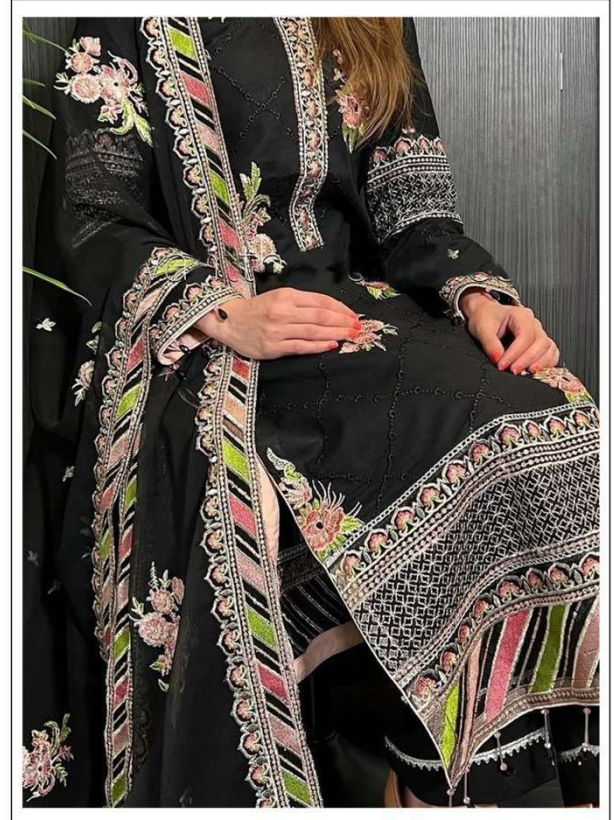

D.No:-005 A

TOP- CAMBRIC COTTON WITH HEVY EMBROIDERY

BOTTOM/INNER- SEMILOWN

**DUPATTA- NET WITH EMBROIDERY
WORK**

D.No:-005 A

TOP- CAMBRIC COTTON WITH HEVY EMBROIDERY
BOTTOM/INNER- SEMILOWN
DUPATTA- NET WITH EMBROIDERY
WORK

D.No:-005 B

TOP- CAMBRIC COTTON WITH HEVY EMBROIDERY

BOTTOM/INNER- SEMILOWN

**DUPATTA- NET WITH EMBROIDERY
WORK**

HAZZEL

016-009
30 CAMEL DETERMINATE
BUTTERFLY WINDY
WETA-SETTER
100%