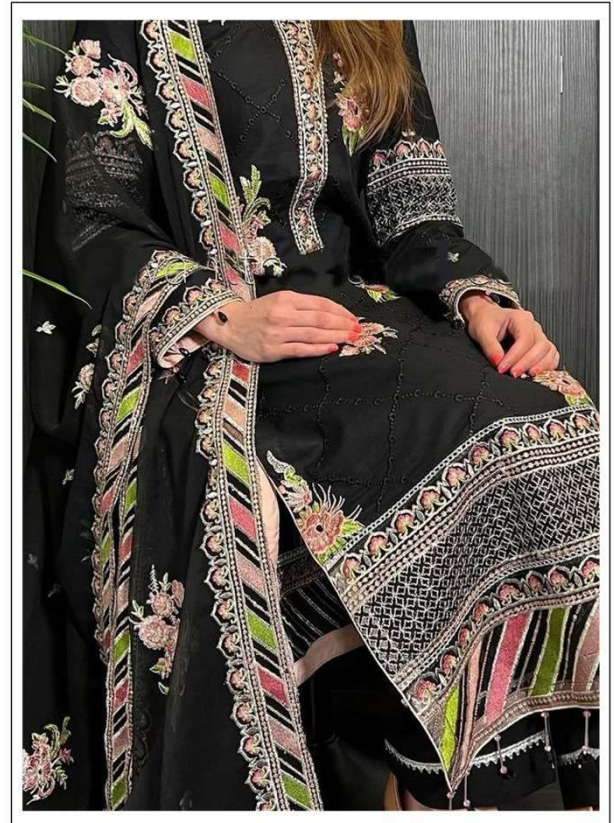

D.No:-005 A

TOP- CAMBRIC COTTON WITH HEVY EMBROIDERY
BOTTOM/INNER- SEMILOWN
DUPATTA- NET WITH EMBROIDERY
WORK

D.No:-005 A

TOP- CAMBRIC COTTON WITH HEVY EMBROIDERY
BOTTOM/INNER- SEMILOWN
DUPATTA- NET WITH EMBROIDERY
WORK

D.No:-005 B

TOP- CAMBRIC COTTON WITH HEVY EMBROIDERY

BOTTOM/INNER- SEMILOWN

**DUPATTA- NET WITH EMBROIDERY
WORK**

HAZZEL

Diva-004

100% COTTON / 100% POLYESTER / 100% COTTON
100% POLYESTER / 100% COTTON
100% POLYESTER / 100% COTTON