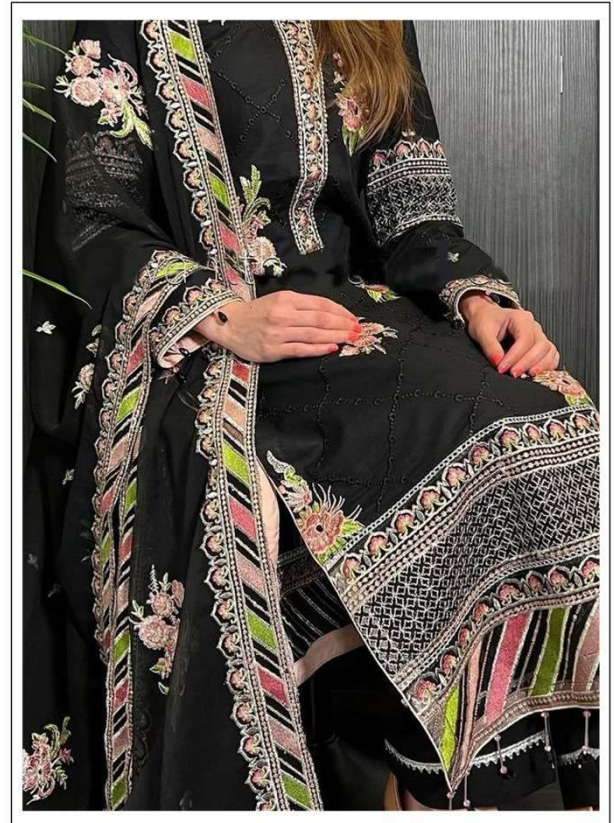

D.No:-005 A

TOP- CAMBRIC COTTON WITH HEVY EMBROIDERY
BOTTOM/INNER- SEMILOWN
DUPATTA- NET WITH EMBROIDERY
WORK

D.No:-005 A

TOP- CAMBRIC COTTON WITH HEVY EMBROIDERY
BOTTOM/INNER- SEMILOWN
DUPATTA- NET WITH EMBROIDERY
WORK

D.No:-005 B

TOP- CAMBRIC COTTON WITH HEVY EMBROIDERY
BOTTOM/INNER- SEMILOWN
DUPATTA- NET WITH EMBROIDERY
WORK

HAZZEL

016-009

30 CAMEL DETEREYETTİNDİR
BUTLONLU KIZILCIK
SİYAHI KIZILCIK
KIZILCIK