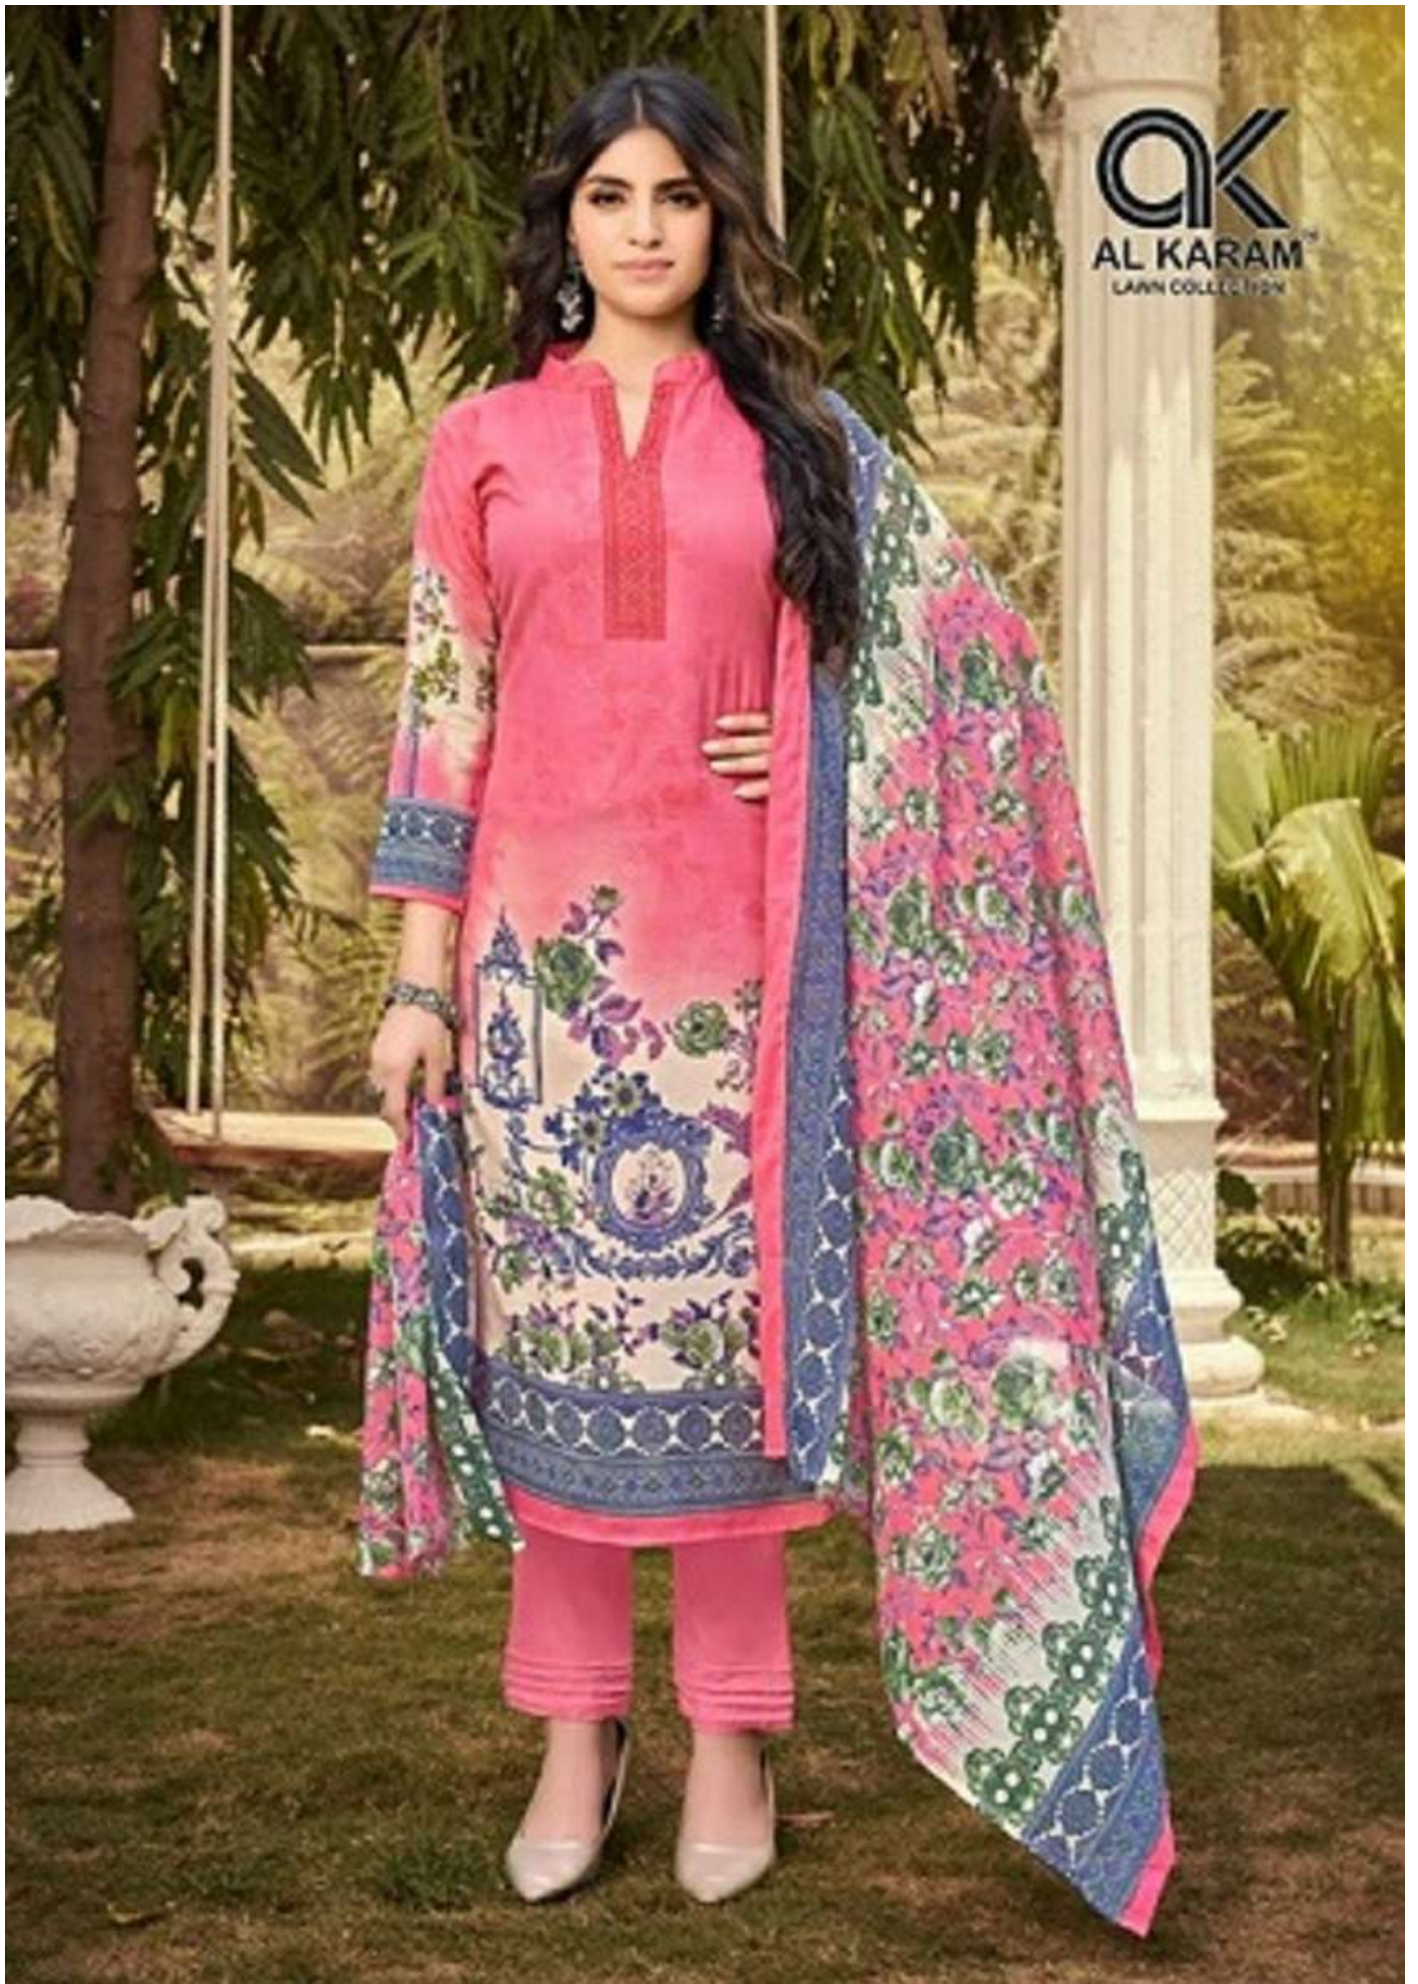

AK
AL KARAM
LAWN COLLECTION