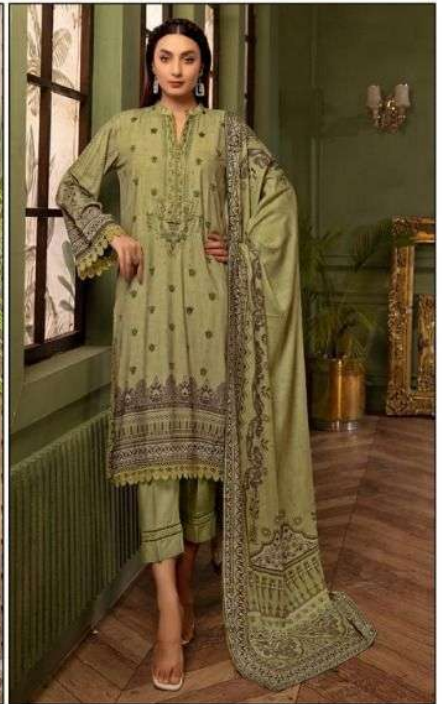

Print Self Embroidered

 **Gull Ahmed** ORIGINAL LAWNTM
LAWN COLLECTION

Print Self Embroidered
MYSHA
Cotton Dupatta VOL-03

3001

3002

3003

3004

3005

3006

Gull AHMED ORIGINAL LAWN
LAWN COLLECTION

Print Self Embroidered
MYSHA
Cotton Dupatta VOL-03