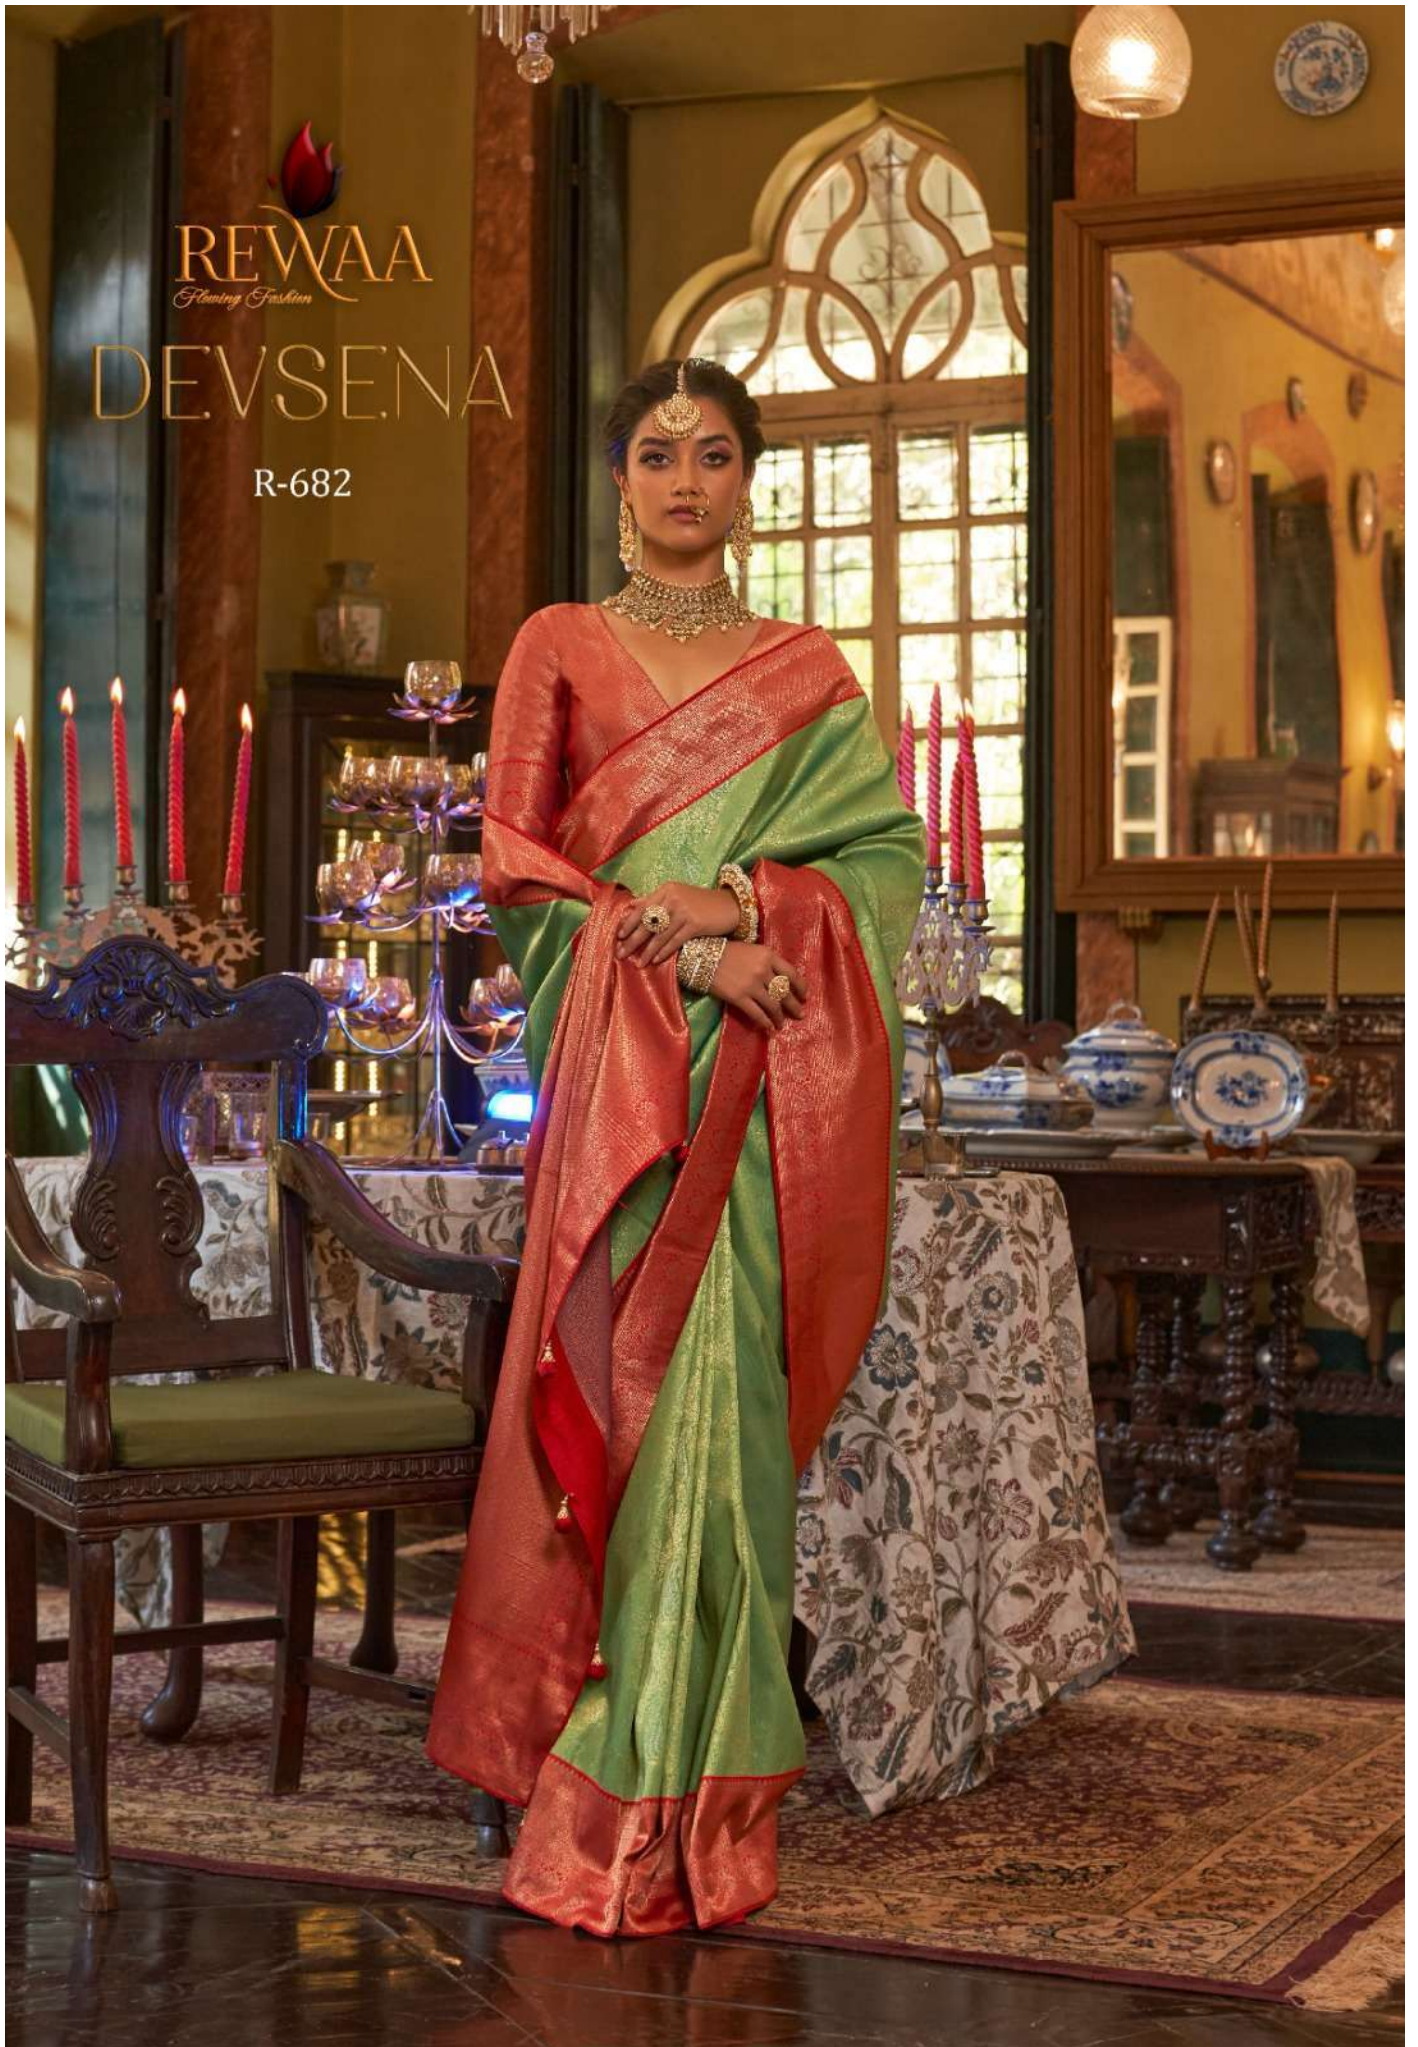

DEVSENA

R-682

REWAA
Flaming Fashion

DEVSENA

R-683

A woman is the central figure, standing in a traditional Indian dining room. She is wearing a teal and pink saree with gold borders and jewelry. The room features a chandelier, a large mirror, a dining table with a floral tablecloth, and a wooden chair. The lighting is warm and ambient.

REWAA
Flaming Fashion
DEVSENA

R-684

REWAA
Flowing Fashion

DEVSENA

R-685

A woman stands in a dining room, wearing a saree with a green and gold diamond pattern and a bright orange border. She is adorned with a pearl necklace, a gold chain, and a large pendant. The room features a dining table with a floral tablecloth, a chair, and a window with a decorative arch. The lighting is warm, with a chandelier and a pendant light visible.

REWAA
Flowing Fashion

DEVSENA

R-686

A woman is the central figure, standing in a dining room. She is wearing a vibrant green saree with a purple and gold patterned border. Her attire is complemented by a heavy, ornate necklace, large earrings, and a bindi. She has a serene expression, looking slightly upwards. The room is elegantly decorated with a chandelier, a large window with a decorative arch, and a dining table set with a floral tablecloth and lit candles. The overall atmosphere is warm and sophisticated.

REWAA
Flowing Fashions

DEVSENA

R-687

A woman is the central figure, wearing a vibrant green saree with a subtle pattern and a wide, shimmering pink border. She is adorned with traditional Indian jewelry, including a large necklace, earrings, a nose ring, and bangles. She stands in a richly decorated dining room. In the background, a table is set with a floral tablecloth, lit candles in ornate holders, and blue and white ceramic dishes. A large window with a decorative archway is visible behind her, and a mirror reflects part of the room. The overall atmosphere is warm and elegant.