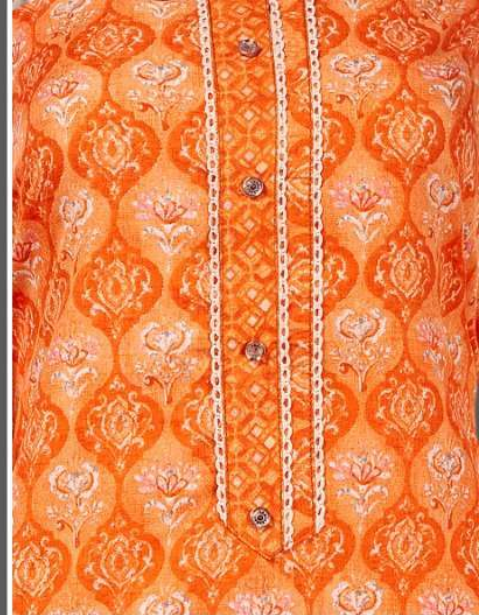

MARUTI

Top : Pure Mal Cotton Print With Work.

Bottom :- Pure Mal Cotton Print.

Dupatta :- Pure Mal Cotton Print.

0169-A