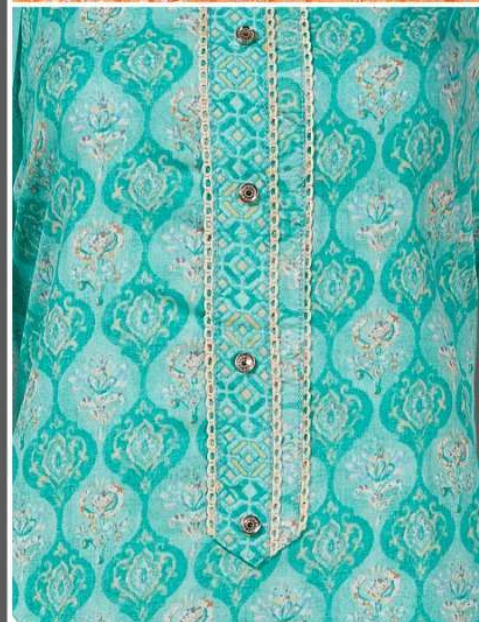

MARUTI

Top : Pure Mal Cotton Print With Work.

Bottom :- Pure Mal Cotton Print.

Dupatta :- Pure Mal Cotton Print.

0169-D