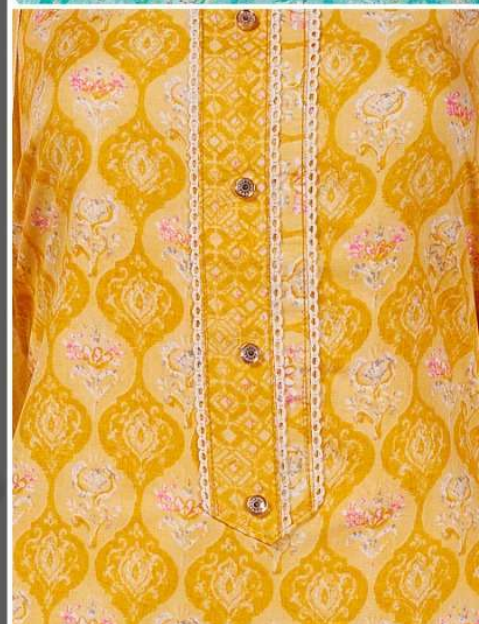

MARUTI

Top : Pure Mal Cotton Print With Work.

Bottom :- Pure Mal Cotton Print.

Dupatta :- Pure Mal Cotton Print.

0169-A