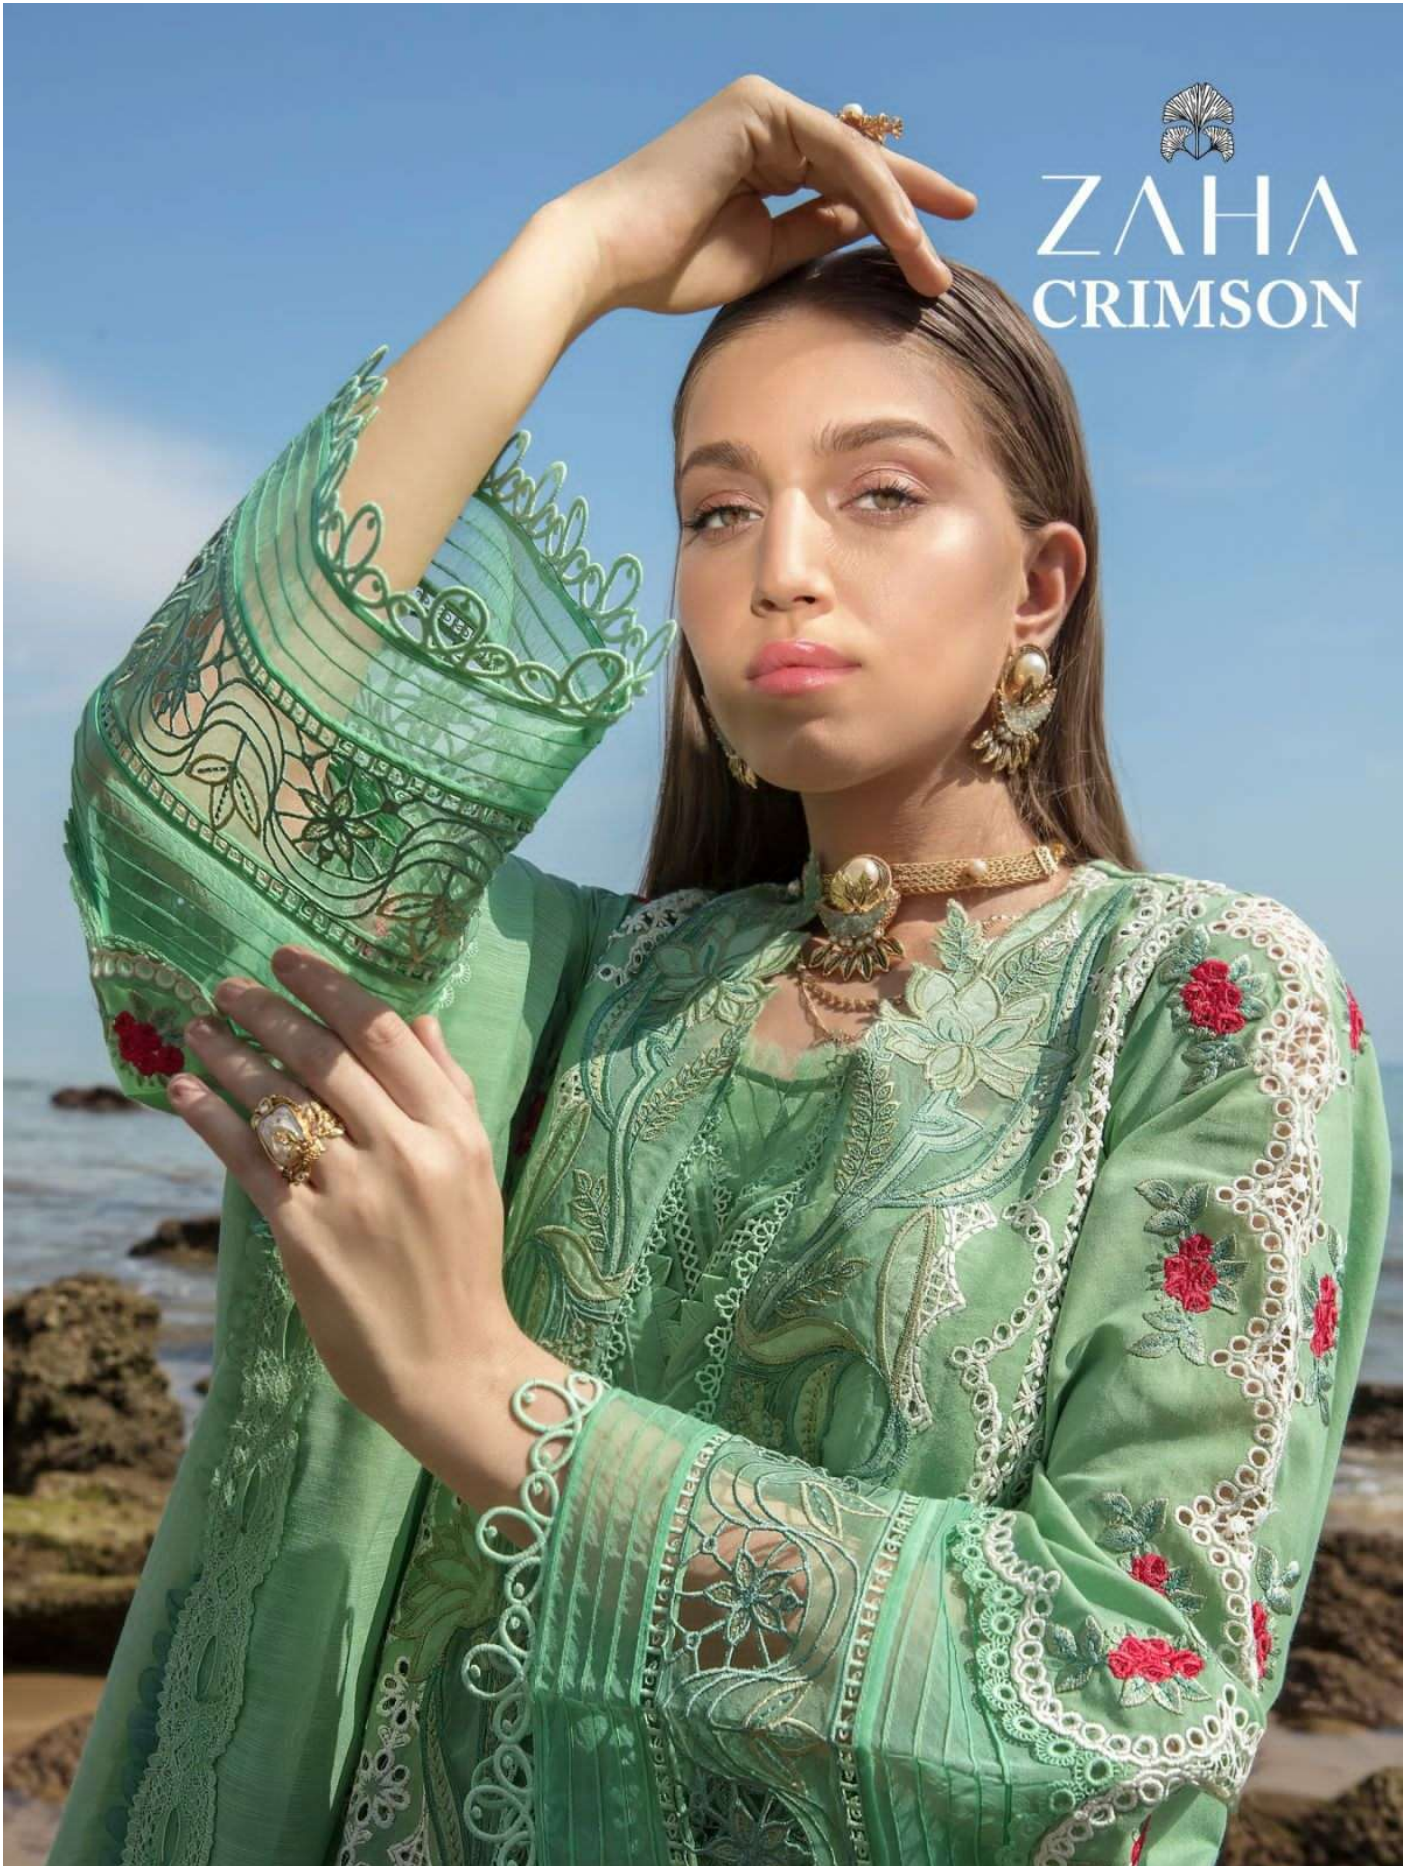

ZAHA  
CRIMSON

ZAHA  
CRIMSON

**CRIMSON**

**ZAHA**

**D.No.10189**

**TOP** Cambric Cotton With Heavy Embroidery Work

**BOTTOM-INNER** Semi Lawn

**DUPATTA** Butterfly Net with Heavy Embroidery

**CRIMSON**

**ZAHA**

**D.No.10188**

**TOP**

Cambric Cotton With  
Heavy Embroidery Work

**BOTTOM-INNER**  
Semi Lawn

**DUPATTA**

Butterfly Net with  
Heavy Embroidery

**CRIMSON**

**ZAHA**

**D.No.10191**

**TOP** Cambric Cotton With Heavy Embroidery Work

**BOTTOM-INNER** Semi Lawn

**DUPATTA** Butterfly Net with Heavy Embroidery

**CRIMSON**

**ZAHA**

# CRIMSON

  
**ZAHA**

**TOP**

Cambric cotton with  
heavy embroidery work

**BOTTOM-INNER**  
Semi lawn

**DUPATTA**

Butterfly Net with  
Heavy Embroidery

10188