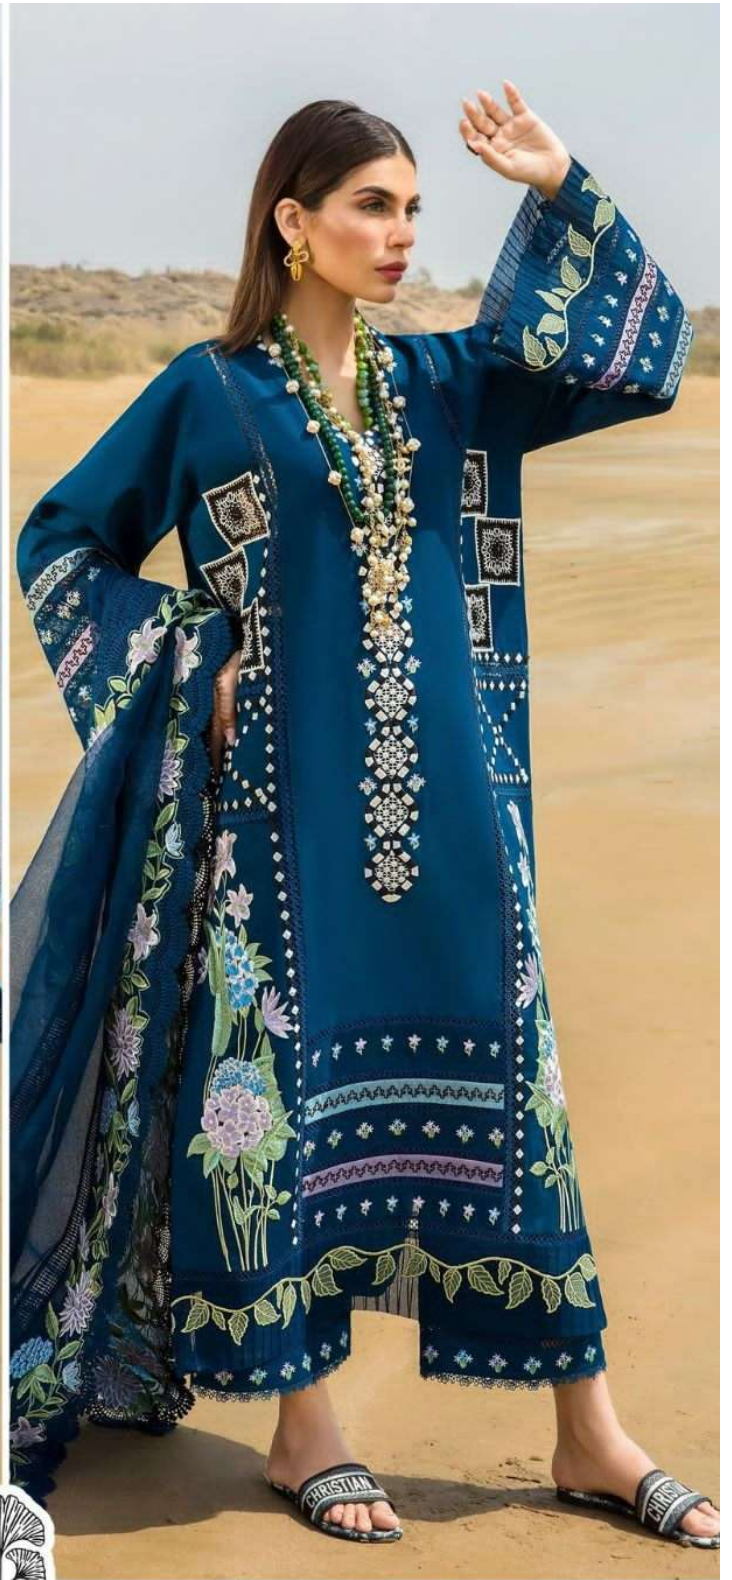

ZAHA
CRIMSON

ZAHA CRIMSON

CRIMSON

ZAHA

D.No.10189

TOP Cambric Cotton With Heavy Embroidery Work

BOTTOM-INNER Semi Lawn

DUPATTA Butterfly Net with Heavy Embroidery

CRIMSON

ZAHA

D.No.10188

TOP

Cambric Cotton With
Heavy Embroidery Work

BOTTOM-INNER
Semi Lawn

DUPATTA

Butterfly Net with
Heavy Embroidery

CRIMSON

ZAHA

D.No.10191

TOP Cambric Cotton With Heavy Embroidery Work

BOTTOM-INNER Semi Lawn

DUPATTA Butterfly Net with Heavy Embroidery

CRIMSON

ZAHA

D.No.10190

TOP Cambric Cotton With Heavy Embroidery Work

BOTTOM-INNER Semi Lawn

DUPATTA Butterfly Net with Heavy Embroidery

CRIMSON

ZAHA

TOP

Cambric cotton with
heavy embroidery work