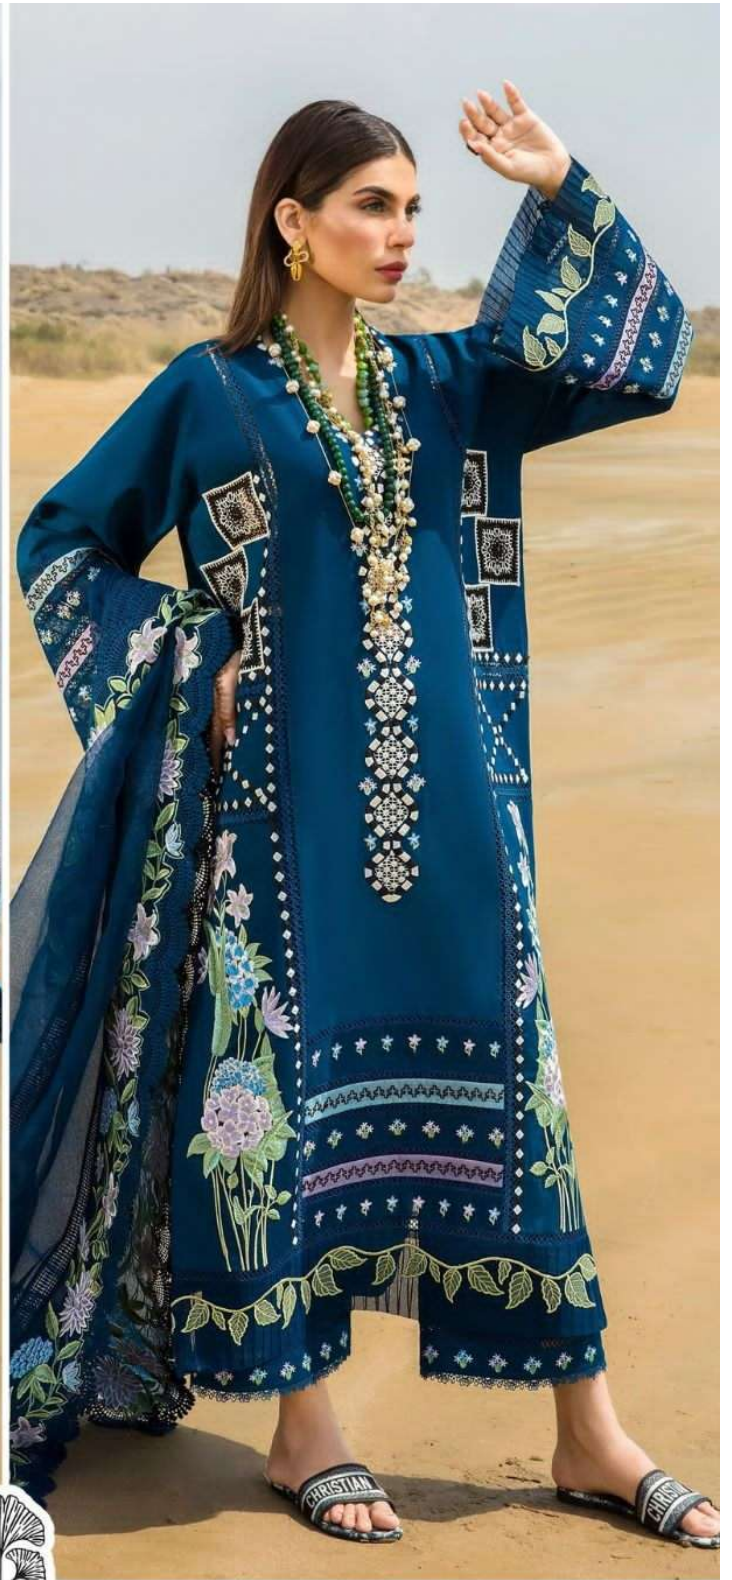

ZAHA  
CRIMSON

ZAHA  
CRIMSON

**CRIMSON**

**ZAHA**

**D.No.10189**

**TOP** Cambric Cotton With Heavy Embroidery Work

**BOTTOM-INNER** Semi Lawn

**DUPATTA** Butterfly Net with Heavy Embroidery

**CRIMSON**

**ZAHA**

**D.No.10188**

**TOP**

Cambric Cotton With  
Heavy Embroidery Work

**BOTTOM-INNER**  
Semi Lawn

**DUPATTA**

Butterfly Net with  
Heavy Embroidery

**CRIMSON**

**ZAHA**

**D.No.10191**

**TOP** Cambric Cotton With Heavy Embroidery Work

**BOTTOM-INNER** Semi Lawn

**DUPATTA** Butterfly Net with Heavy Embroidery

**CRIMSON**

**ZAHA**

# CRIMSON

  
**ZAHA**

**TOP**

Cambric cotton with  
heavy embroidery work

**BOTTOM-INNER**  
Semi lawn

**DUPATTA**

Butterfly Net with  
Heavy Embroidery

10188