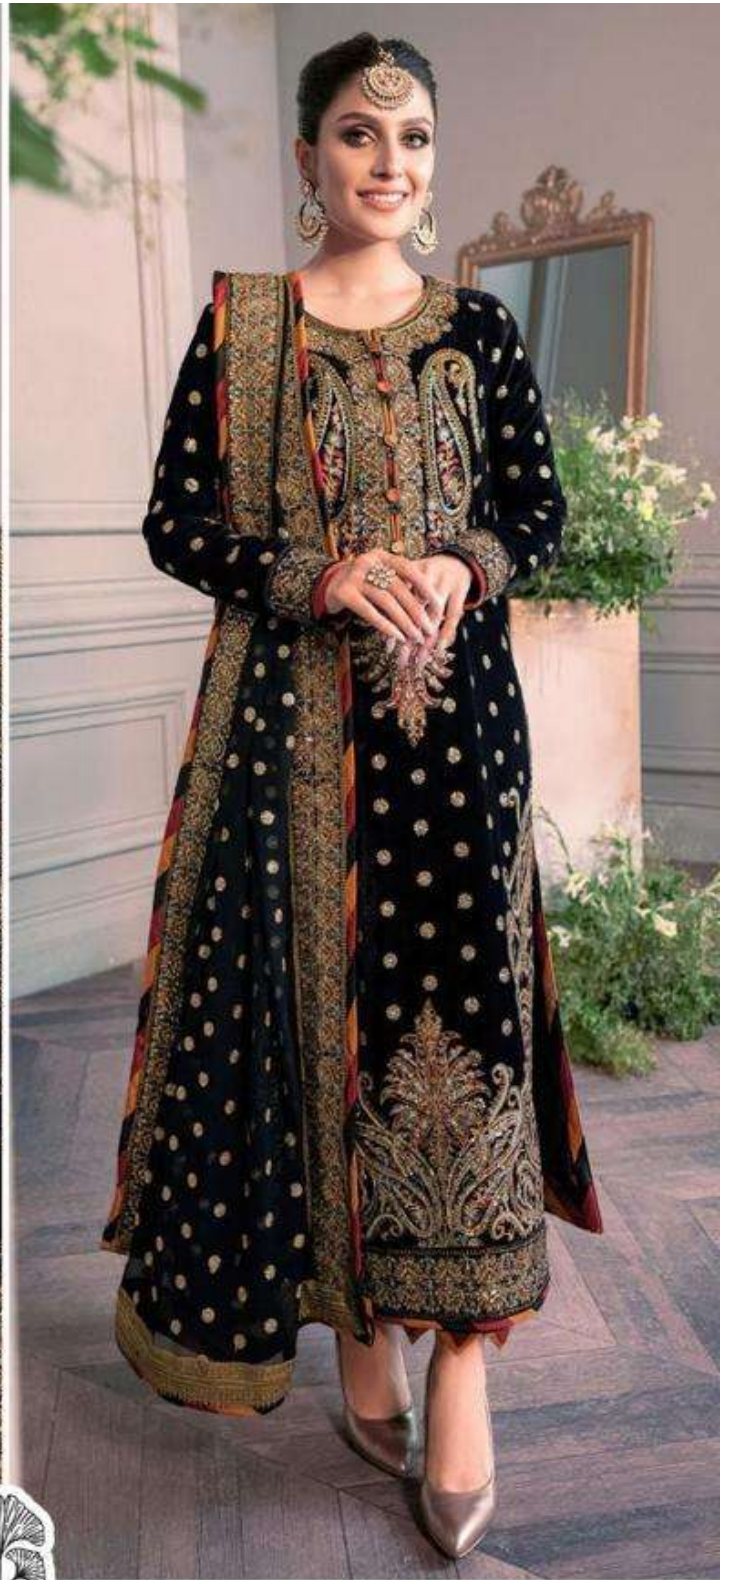

ZAHA

D.No.10113

TOP Fox Georgette with Embroidery

BOTTOM-INNER Dull santoon

DUPATTA Nazmin with Embroidery