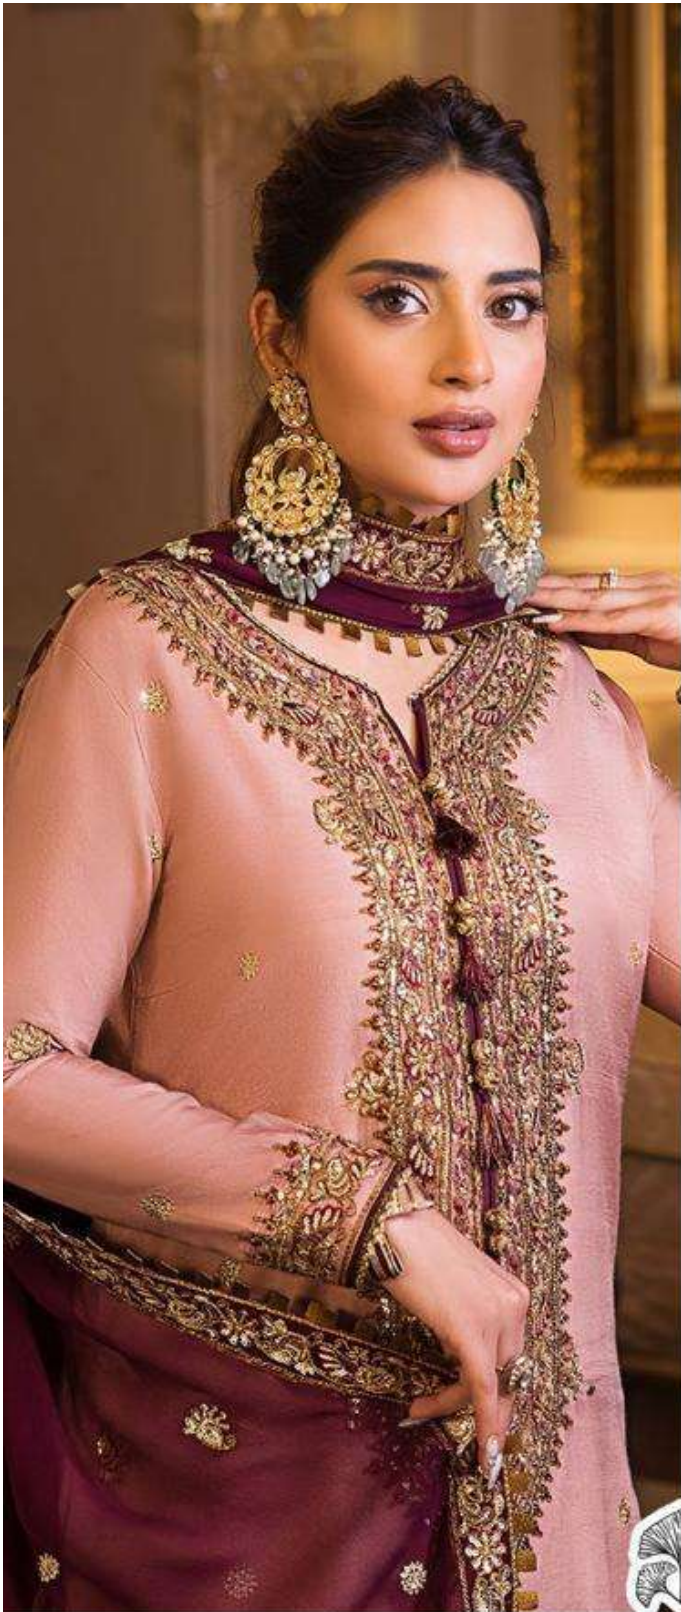

KHUSHBU
Vol-4

TOP Faux Georgette
with Embroidery

ZAHA

BOTTOM-INNER Dull santoon

D.No.10136

DUPATTA Nazmin with
Embroidery