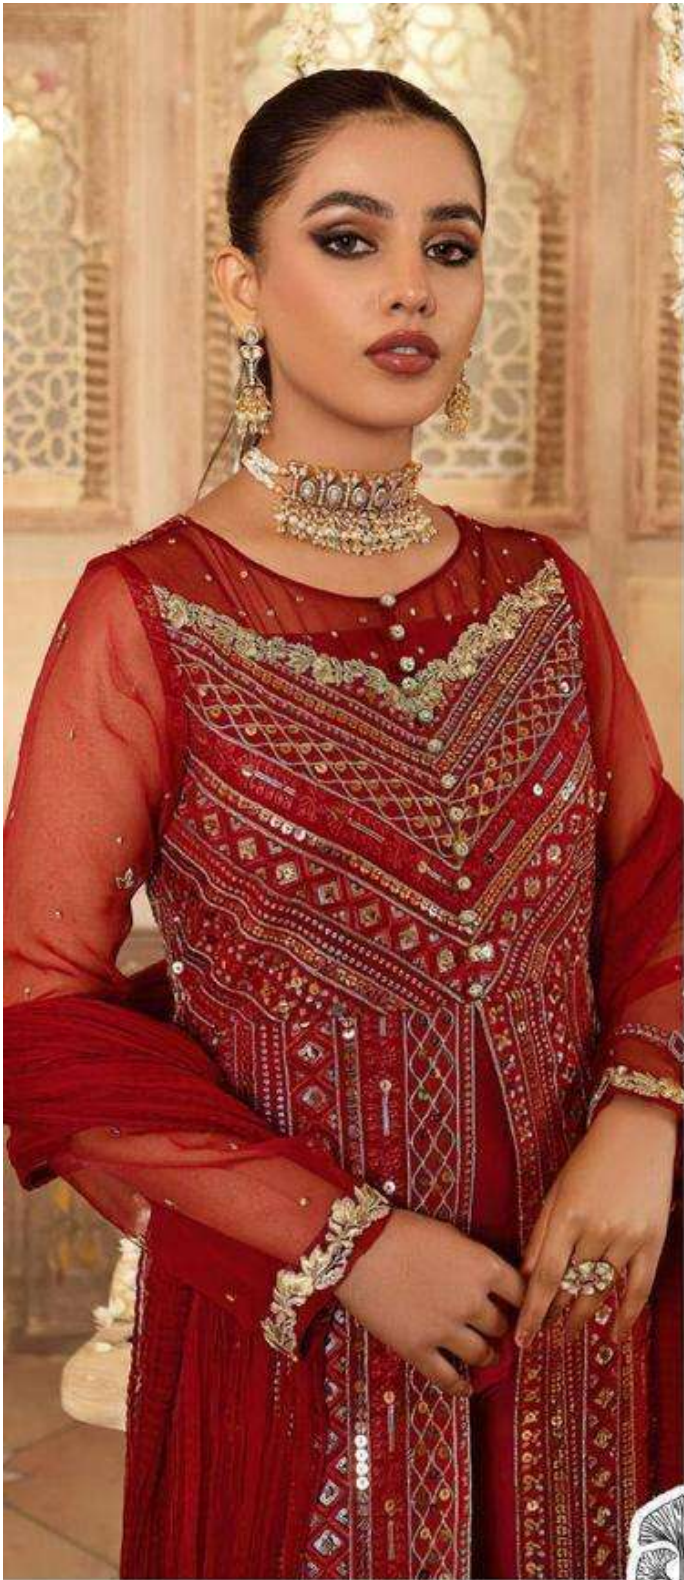

ZARIN

ZAHA

D.No.10042

TOP Fox Georgette with Embroidery

BOTTOM-INNER Dull Santoon

DUPATTA Nazmin with Embroidery