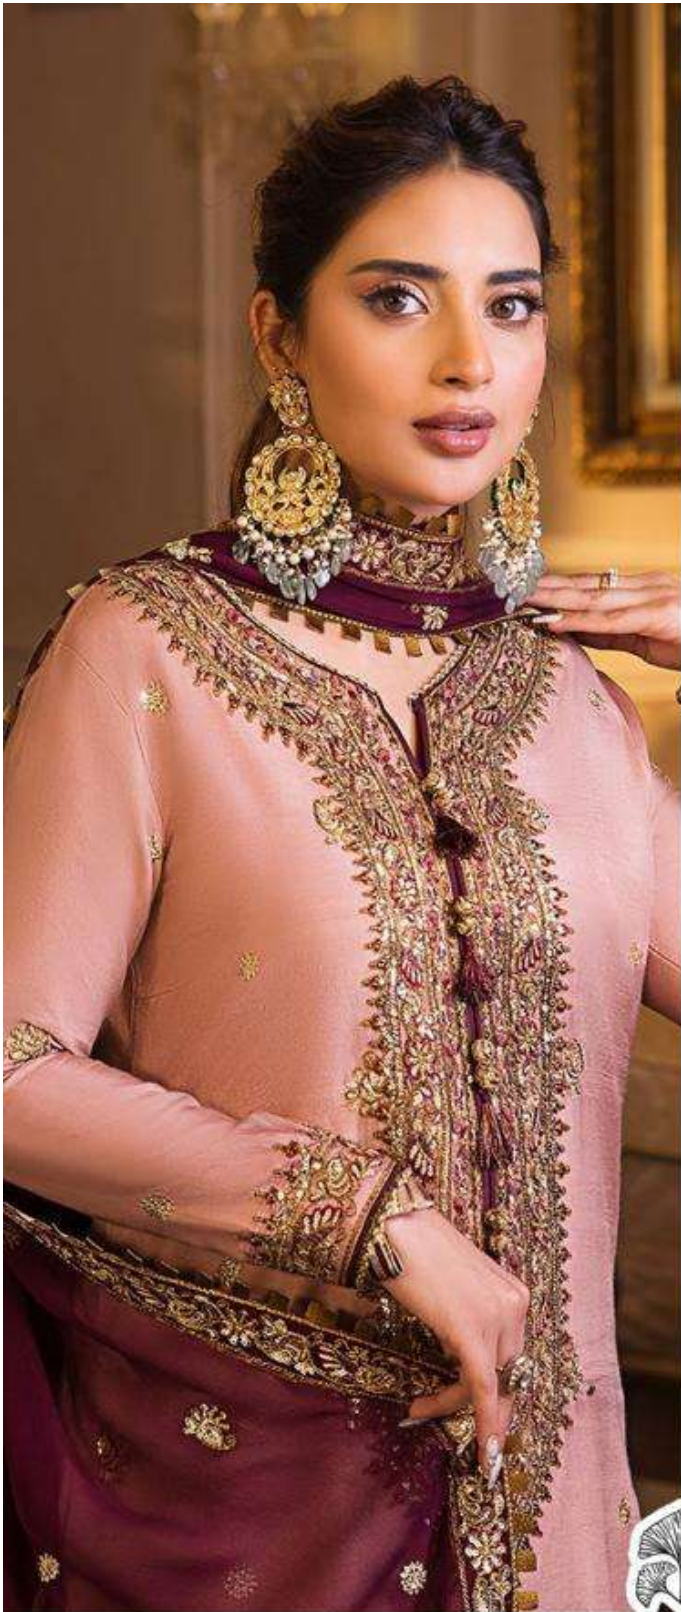

KHUSHBU
Vol-4

TOP Faux Georgette
with Embroidery

ZAHA

BOTTOM-INNER Dull santoon

D.No.10136

DUPATTA Nazmin with
Embroidery