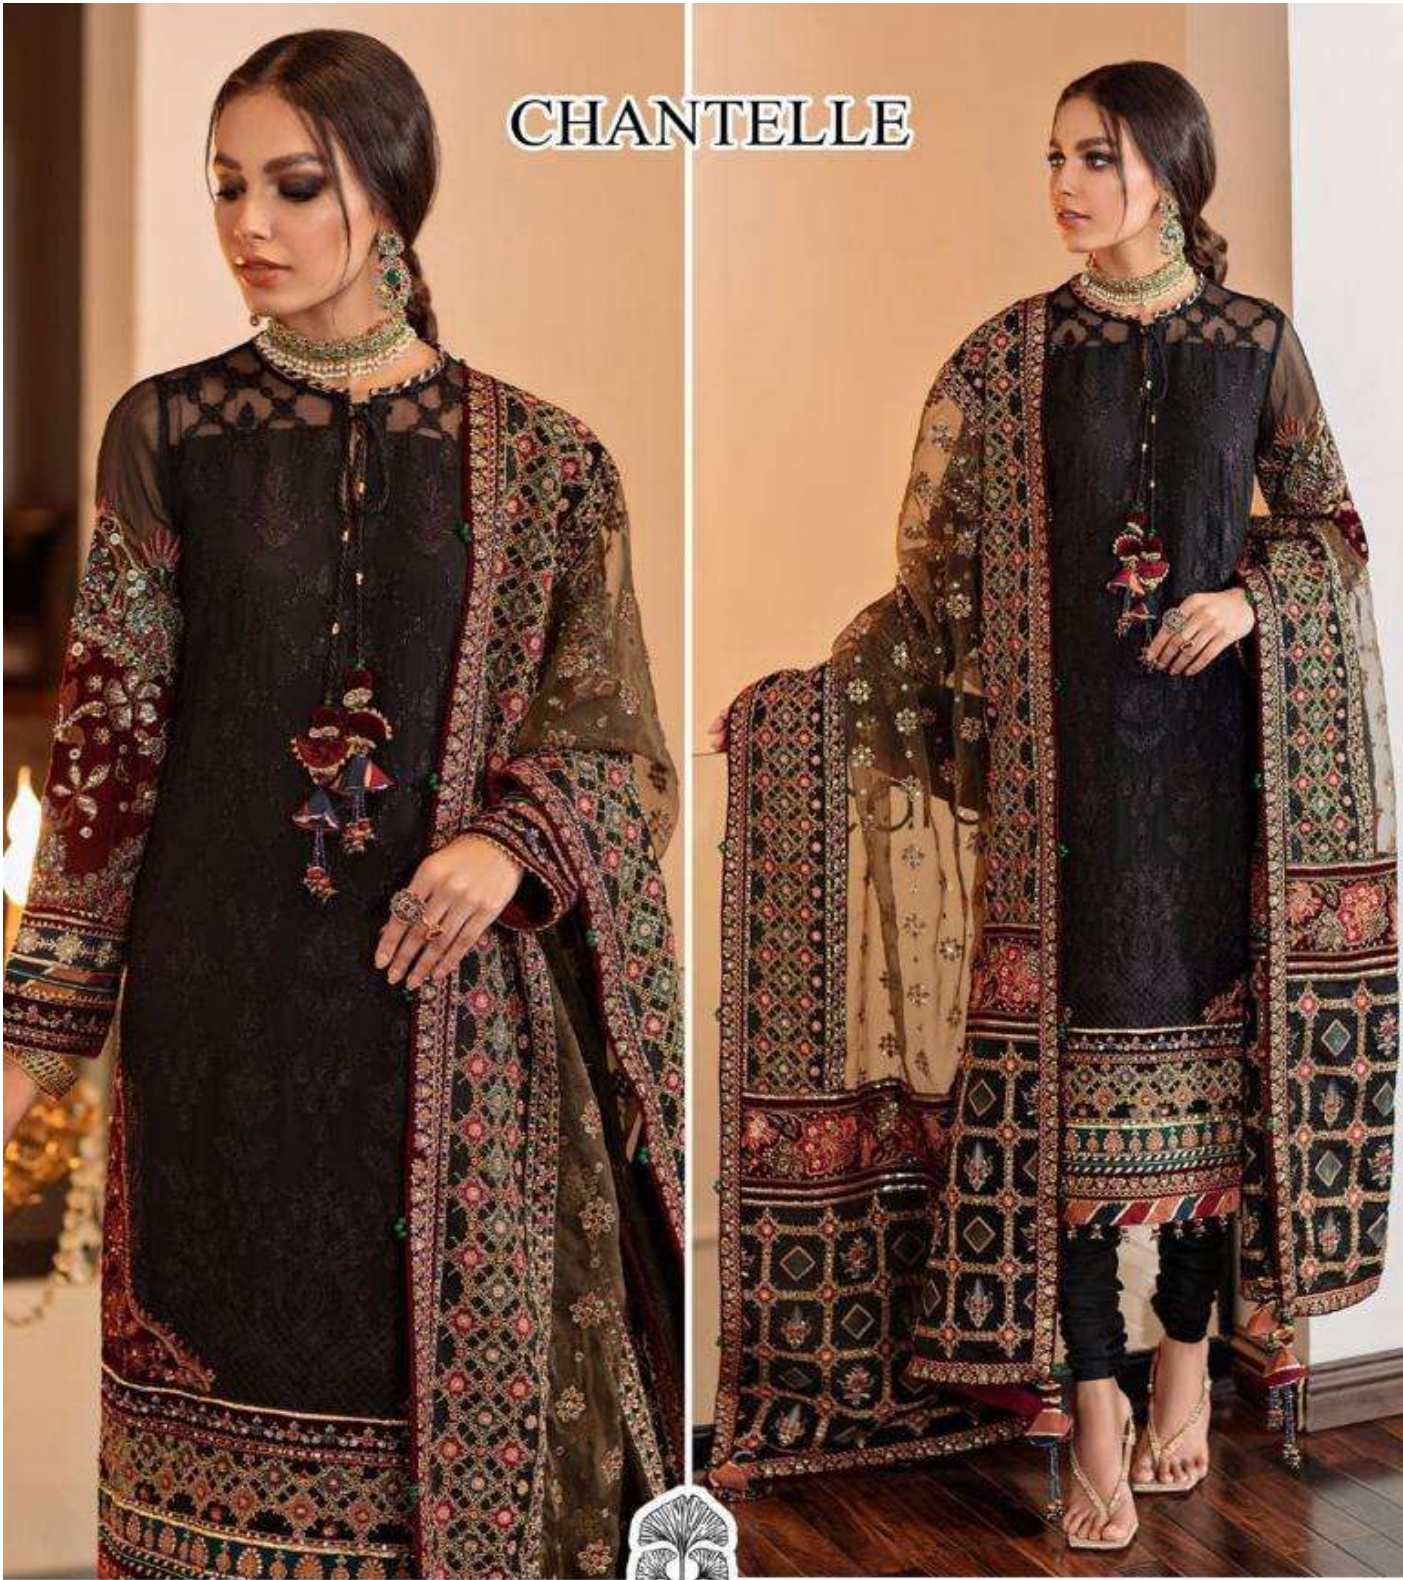

CHANTELLE

ZAHA

D.No.10026

TOP

Faux Georgette
with Embroidery

BOTTOM-INNER

Dull santoon

DUPATTA

Georgette
with Embroidery