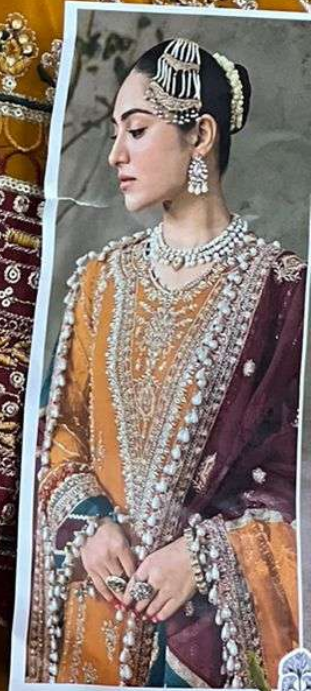

ZAHA  
AAEESHA  
VOL-1

10112 HITS COLOURS

ZAHA  
AAEESHA  
VOL-1

10112 HITS COLOURS

AAEESHA  
COLOURS VOL-1

**TOP** Fox Georgette  
with Embroidery

ZAHA

**BOTTOM-INNER** Dull santoon

D.No.10112-B

**DUPATTA** Fox Georgette  
with Embroidery

**AAEESHA**  
COLOURS VOL-1

**TOP** Fox Georgette  
with Embroidery

**ZAHA**

**BOTTOM-INNER** Dull santoon

**D.No.10112-C**

**DUPATTA** Fox Georgette  
with Embroidery

## VOL-1

10112 HITS COLOURS

10112-B

10112-C

AAEESHA  
COLLECTION  
TO

AAEESHA  
COLOURS VOL-1  
TOP Fox with