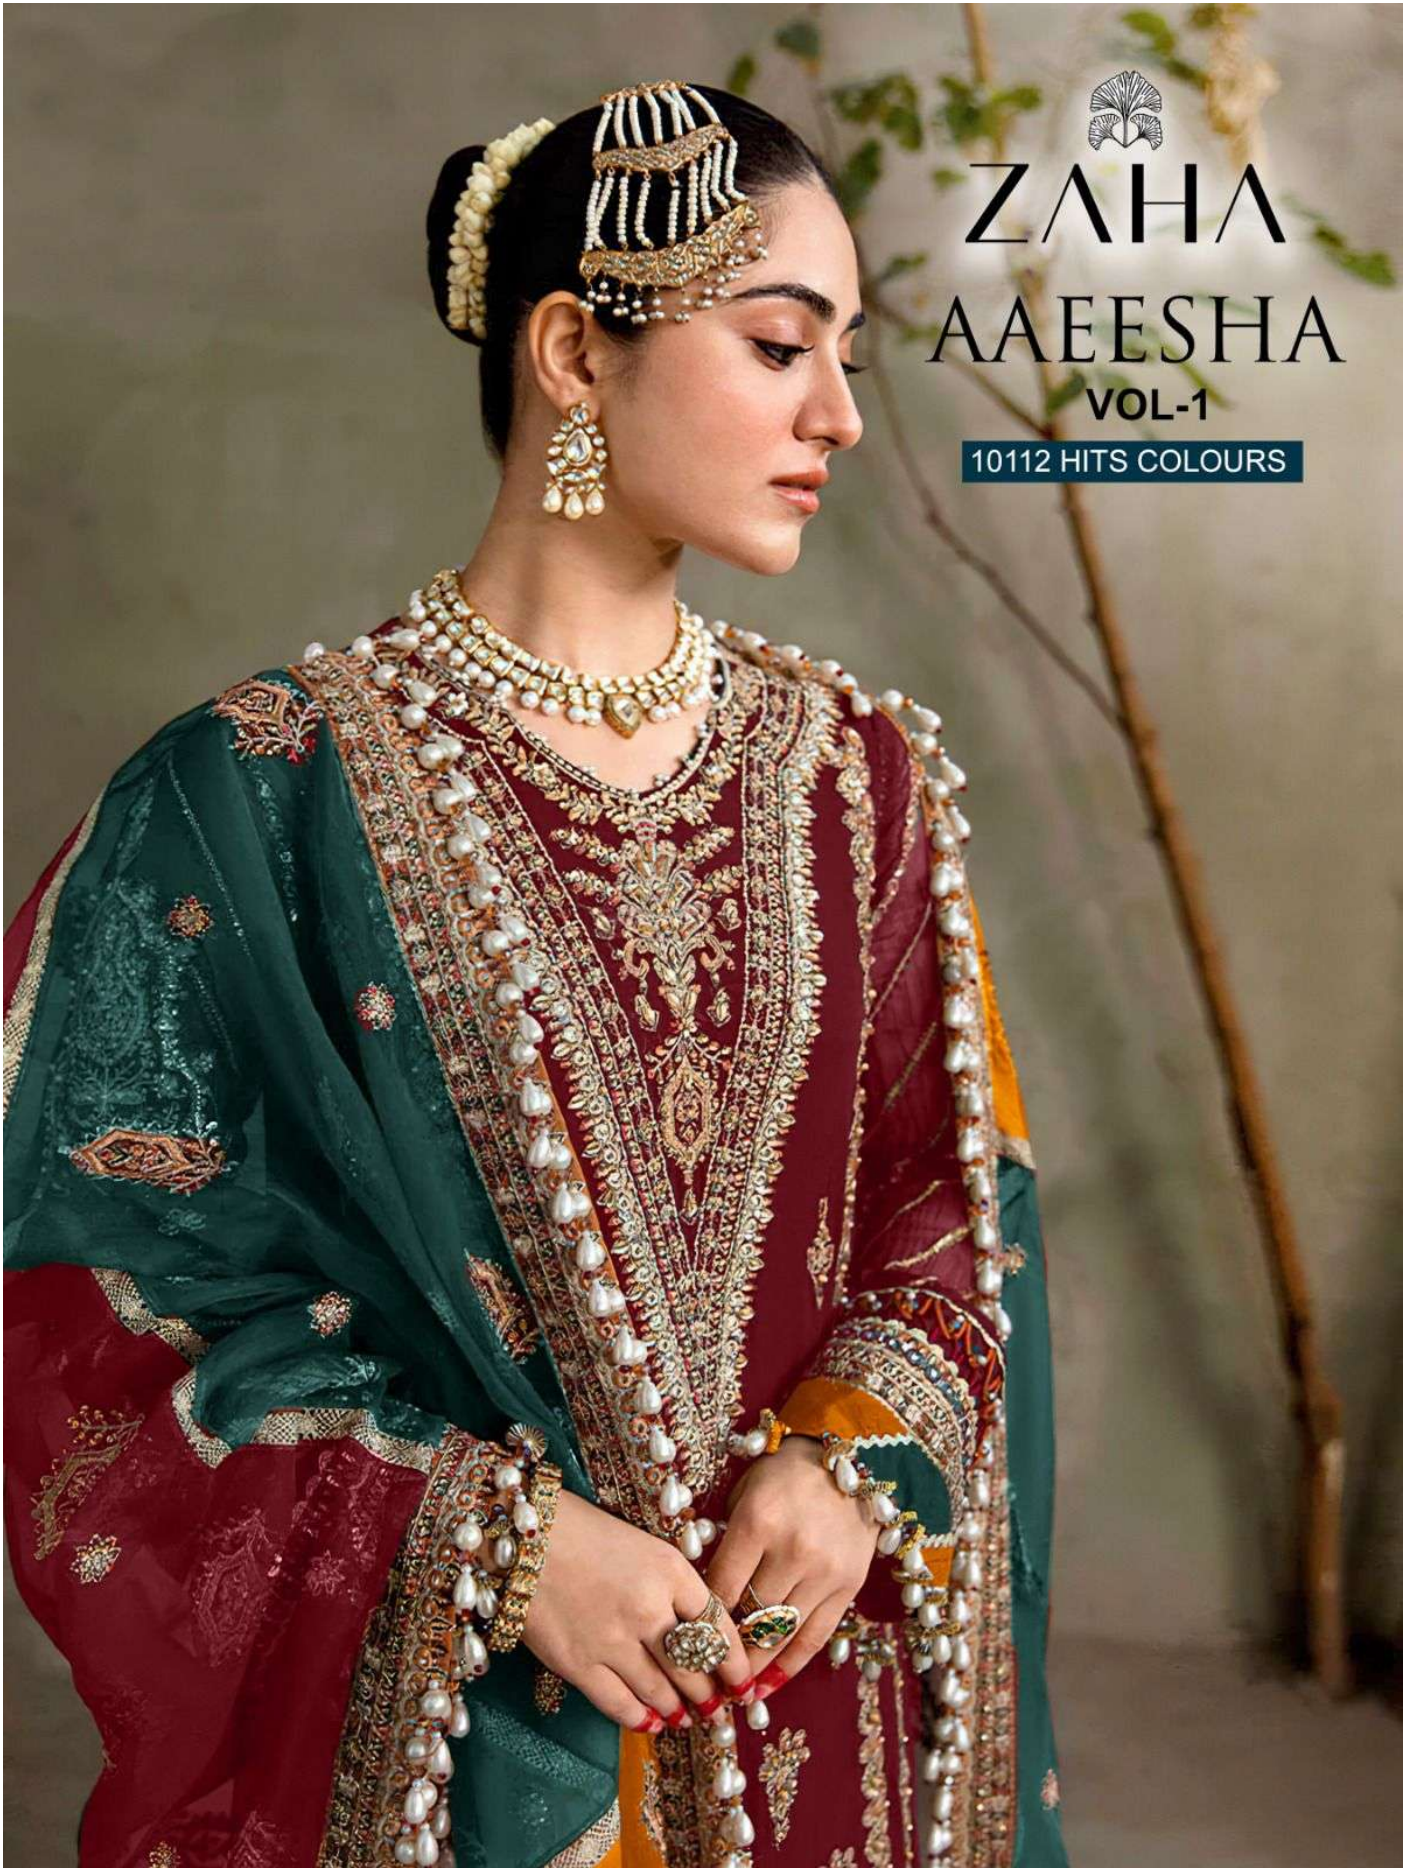

ZAHA

AAEESHA

VOL-1

10112 HITS COLOURS

ZAHA
AAEESHA
VOL-1

10112 HITS COLOURS

AAEESHA
COLOURS VOL-1

TOP Fox Georgette
with Embroidery

ZAHA

BOTTOM-INNER Dull santoon

D.No.10112-B

DUPATTA Fox Georgette
with Embroidery

AAEESHA
COLOURS VOL-1

TOP Fox Georgette
with Embroidery

ZAHA

BOTTOM-INNER Dull santoon

D.No.10112-C

DUPATTA Fox Georgette
with Embroidery

AAEESHA
COLOURS VOL-1

TOP Fox Georgette
with Embroidery

ZAHA

BOTTOM-INNER Dull santoon

D.No.10112-A

DUPATTA Fox Georgette
with Embroidery

AAEESHA
COLOURS VOL-1
TOP with Gorgette

AAEESHA

VOL-1

10112 HITS COLOURS

ZAHA

TOP

Faux Georgette
with Embroidery

BOTTOM-INNER