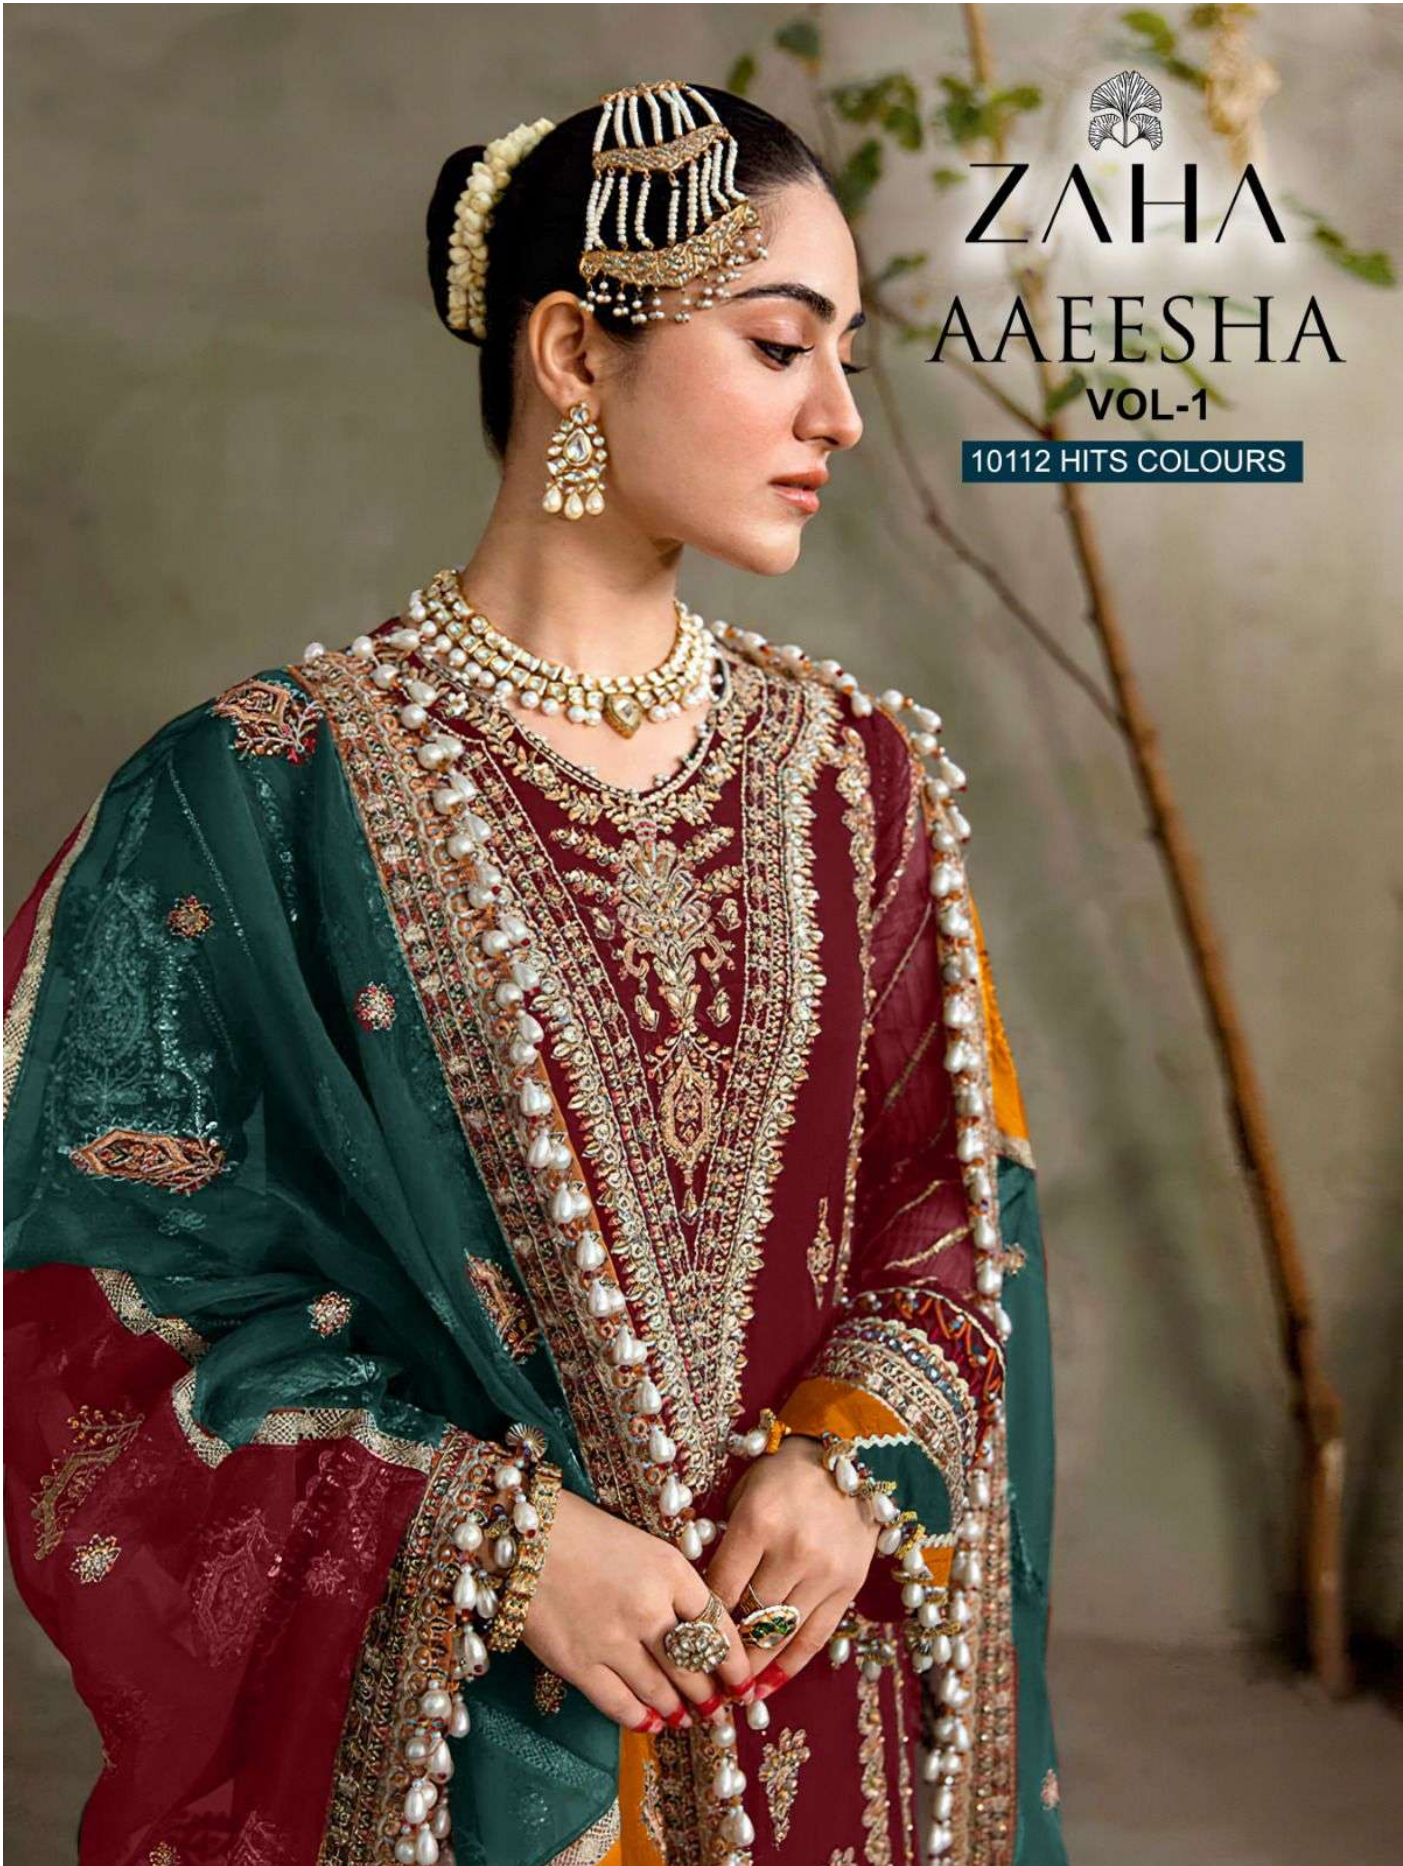

ZAHA  
AAEESHA  
VOL-1

10112 HITS COLOURS

ZAHA  
AAEESHA  
VOL-1

10112 HITS COLOURS

AAEESHA  
COLOURS VOL-1

**TOP** Fox Georgette  
with Embroidery

ZAHA

**BOTTOM-INNER** Dull santoon

D.No.10112-B

**DUPATTA** Fox Georgette  
with Embroidery

**AAEESHA**  
COLOURS VOL-1

**TOP** Fox Georgette  
with Embroidery

**ZAHA**

**BOTTOM-INNER** Dull santoon

**D.No.10112-C**

**DUPATTA** Fox Georgette  
with Embroidery

**AAEESHA**  
COLOURS VOL-1

**TOP** Fox Georgette  
with Embroidery

**ZAHA**

**BOTTOM-INNER** Dull santoon

**D.No.10112-A**

**DUPATTA** Fox Georgette  
with Embroidery

AAEESHA  
COLOURS VOL-1  
TOP with Gorgette

# ZAHA

TOP

Faux Georgette  
with Embroidery

BOTTOM-INNER

Dull santoon

DUPATTA

Nazmin with  
Embroidery

10112-A