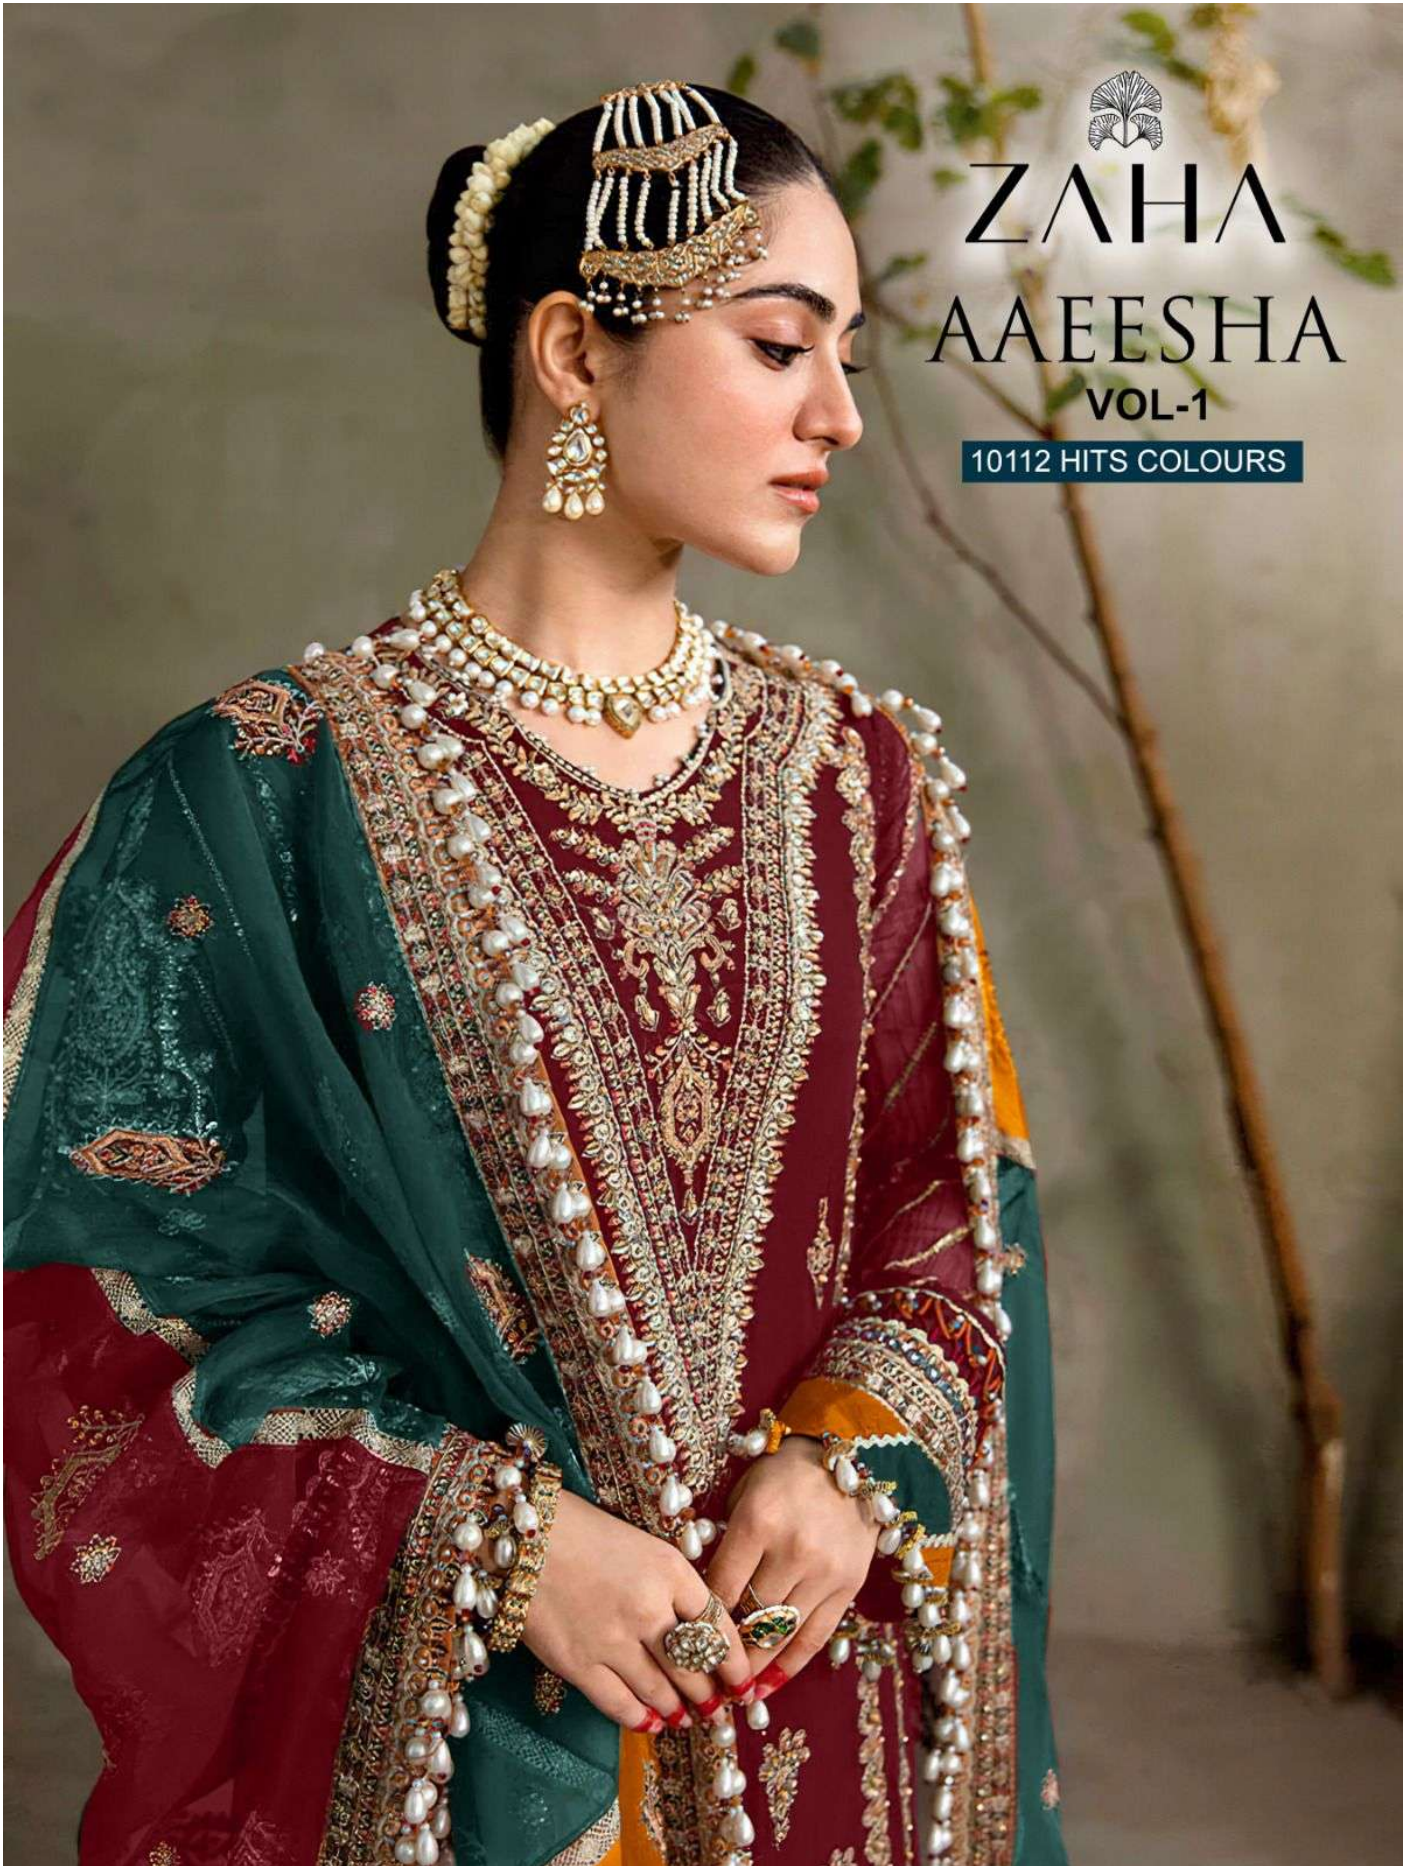

ZAHA

AAEESHA

VOL-1

10112 HITS COLOURS

ZAHA
AAEESHA
VOL-1

10112 HITS COLOURS

AAEESHA
COLOURS VOL-1

TOP Fox Georgette
with Embroidery

ZAHA

BOTTOM-INNER Dull santoon

D.No.10112-B

DUPATTA Fox Georgette
with Embroidery

AAEESHA
COLOURS VOL-1

TOP Fox Georgette
with Embroidery

ZAHA

BOTTOM-INNER Dull santoon

D.No.10112-C

DUPATTA Fox Georgette
with Embroidery

AAEESHA
COLOURS VOL-1

TOP Fox Georgette
with Embroidery

ZAHA

BOTTOM-INNER Dull santoon

D.No.10112-A

DUPATTA Fox Georgette
with Embroidery

AAEESHA
COLOURS VOL-1
TOP with Gangalette

AAEESHA

VOL-1

10112 HITS COLOURS

ZAHA

TOP

Faux Georgette
with Embroidery

BOTTOM-INNER