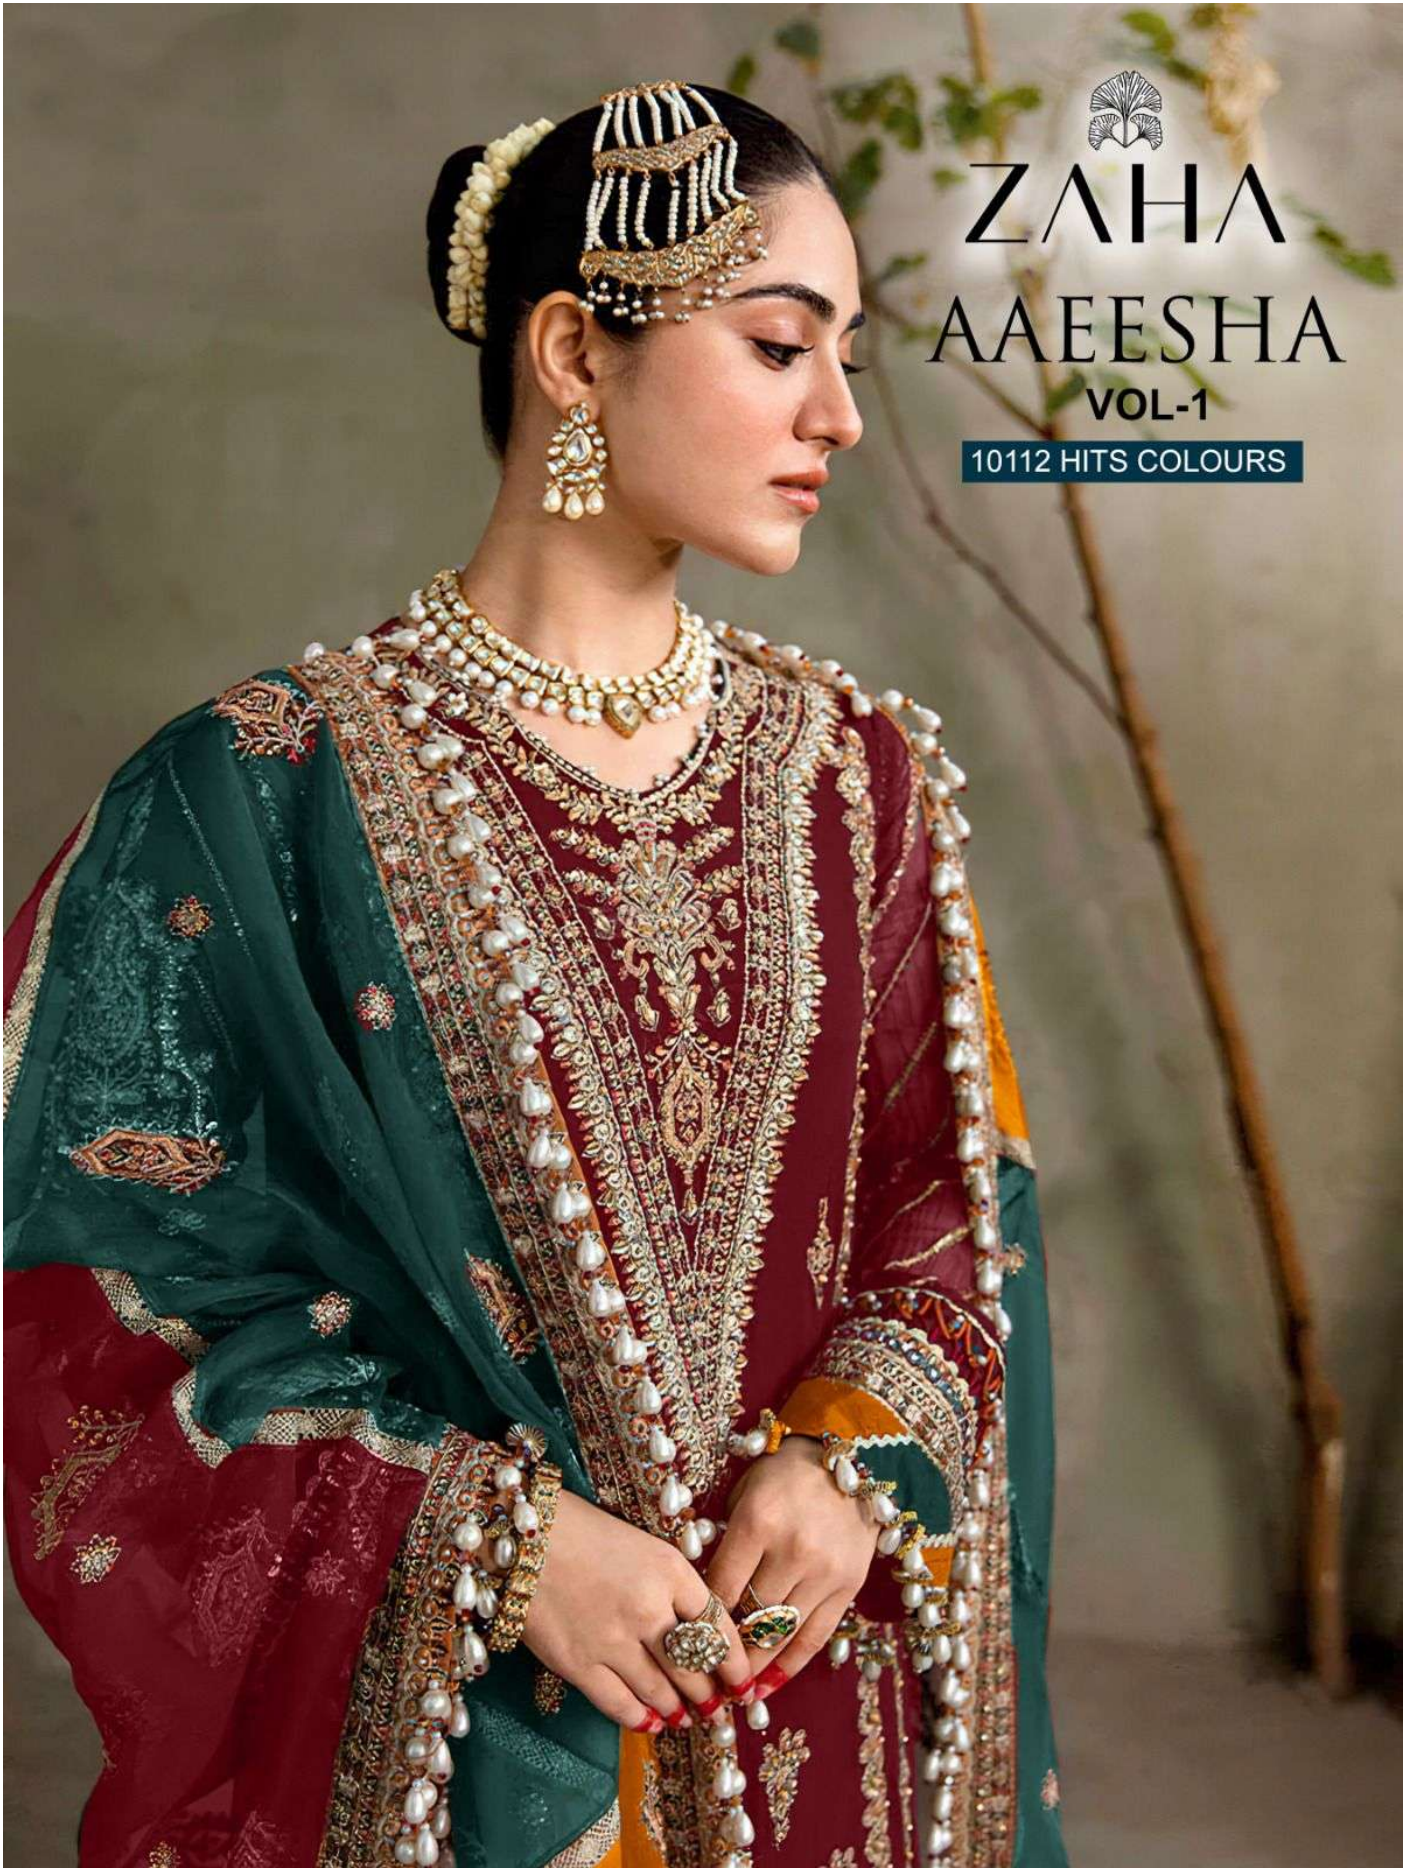

ZAHA AAEESHA VOL-1

10112 HITS COLOURS

ZAHA
AAEESHA
VOL-1

10112 HITS COLOURS

AAEESHA
COLOURS VOL-1

TOP Fox Georgette
with Embroidery

ZAHA

BOTTOM-INNER Dull santoon

D.No.10112-B

DUPATTA Fox Georgette
with Embroidery

AAEESHA
COLOURS VOL-1

TOP Fox Georgette
with Embroidery

ZAHA

BOTTOM-INNER Dull santoon

D.No.10112-C

DUPATTA Fox Georgette
with Embroidery

AAEESHA
COLOURS VOL-1

TOP Fox Georgette
with Embroidery

ZAHA

BOTTOM-INNER Dull santoon

D.No.10112-A

DUPATTA Fox Georgette
with Embroidery

AAE

AAEESHA
COLOURS VOL-1

TOP
with Gorgette

AAEESHA

VOL-1

10112 HITS COLOURS

ZAHA

TOP

Faux Georgette
with Embroidery

BOTTOM-INNER