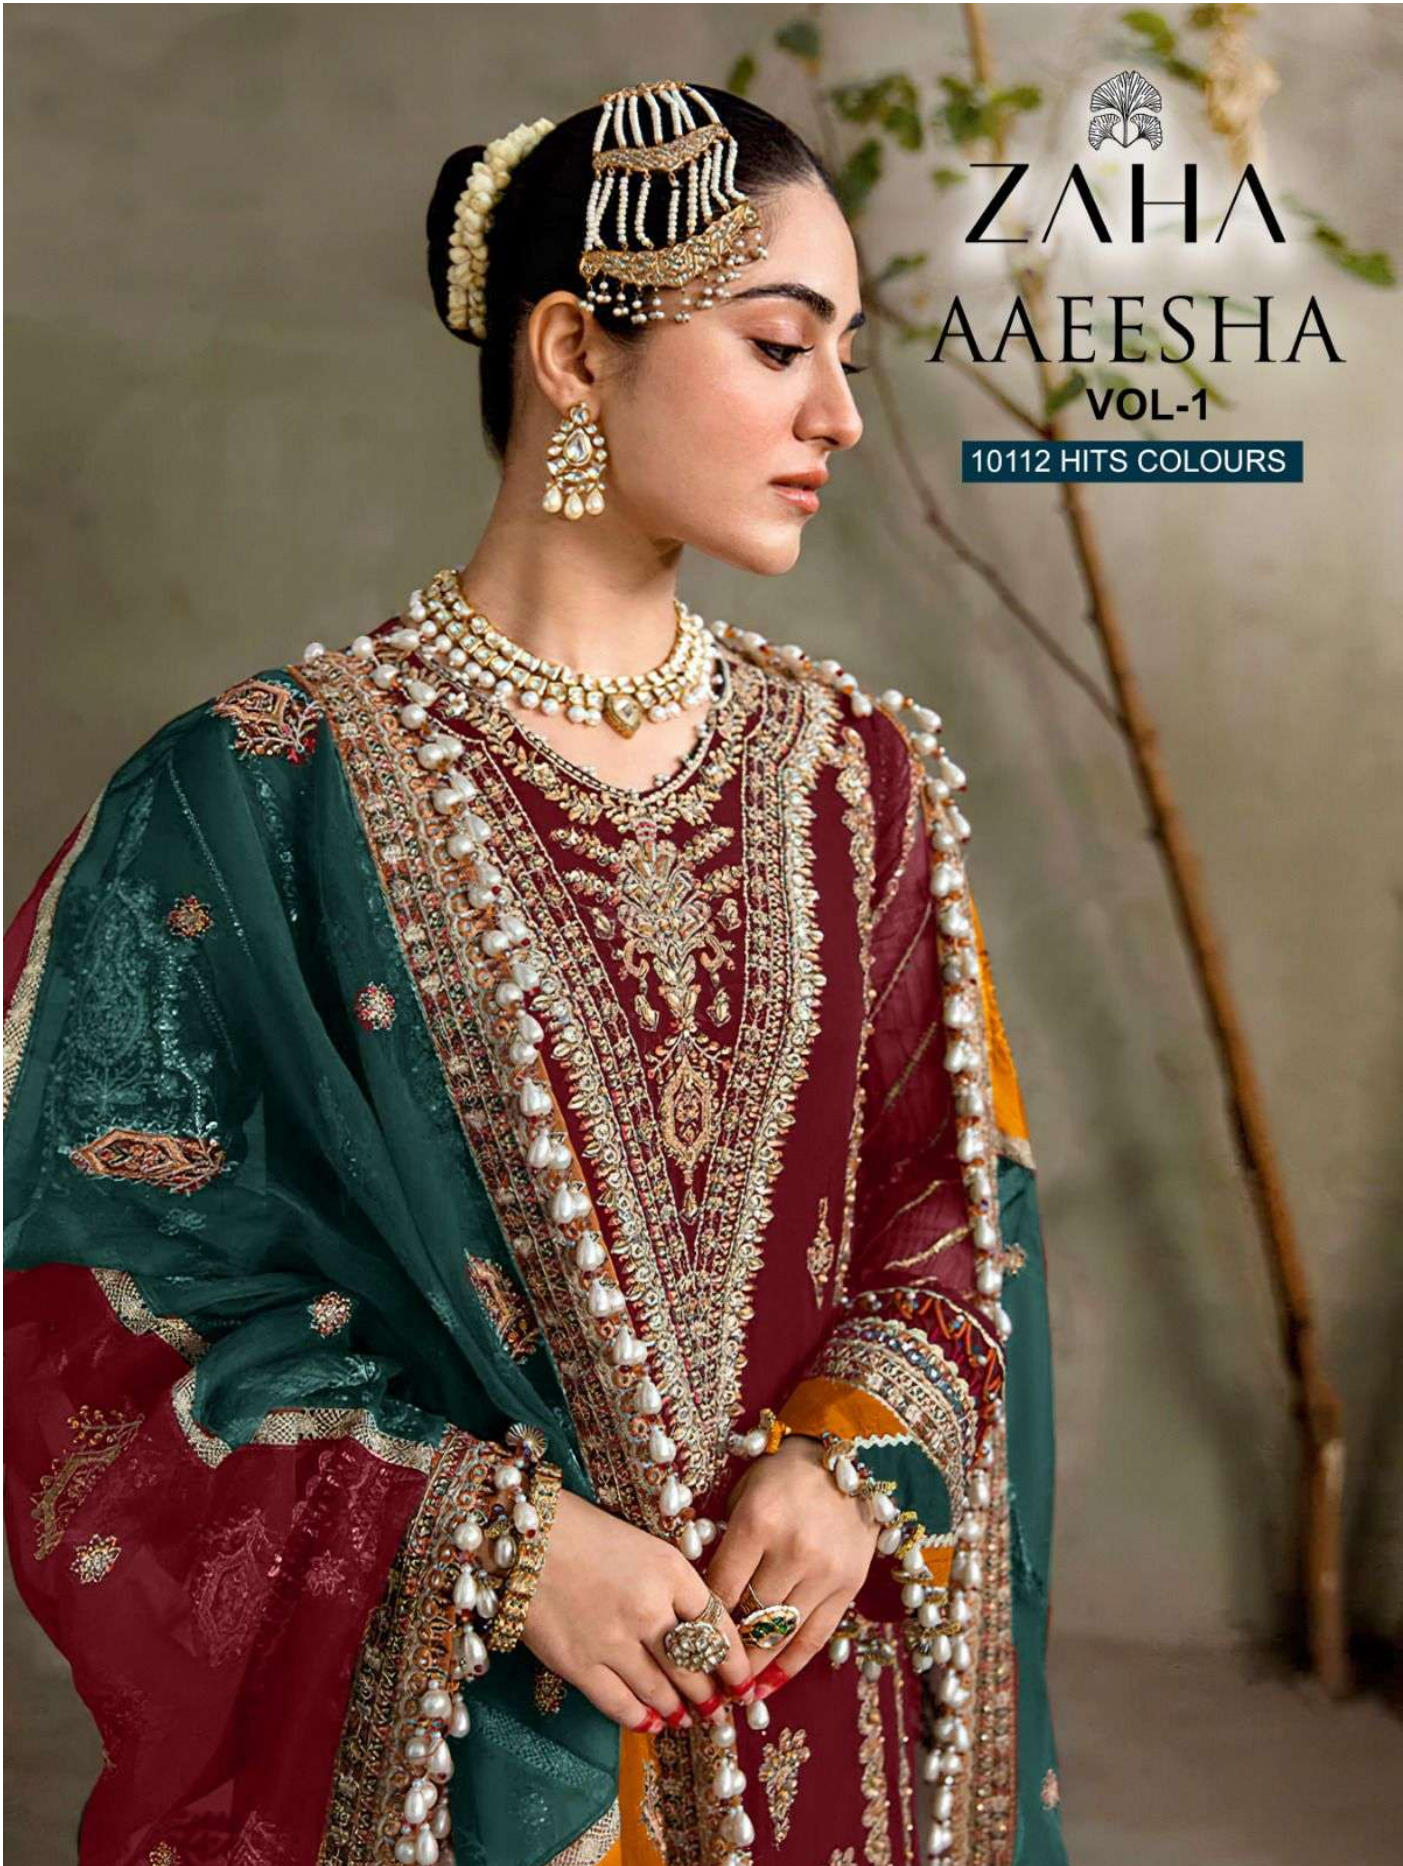

ZAHA
AAEESHA
VOL-1

10112 HITS COLOURS

ZAHA
AAEESHA
VOL-1

10112 HITS COLOURS

AAEESHA
COLOURS VOL-1

TOP Fox Georgette
with Embroidery

ZAHA

BOTTOM-INNER Dull santoon

D.No.10112-B

DUPATTA Fox Georgette
with Embroidery

AAEESHA
COLOURS VOL-1

TOP Fox Georgette
with Embroidery

ZAHA

BOTTOM-INNER Dull santoon

D.No.10112-C

DUPATTA Fox Georgette
with Embroidery

AAEESHA
COLOURS VOL-1

TOP Fox Georgette
with Embroidery

ZAHA

BOTTOM-INNER Dull santoon

D.No.10112-A

DUPATTA Fox Georgette
with Embroidery

AAEESHA

VOL-1

10112 HITS COLOURS

ZAHA

TOP

Faux Georgette
with Embroidery

BOTTOM-INNER

Dull santoon

DUPATTA

Nazmin with
Embroidery