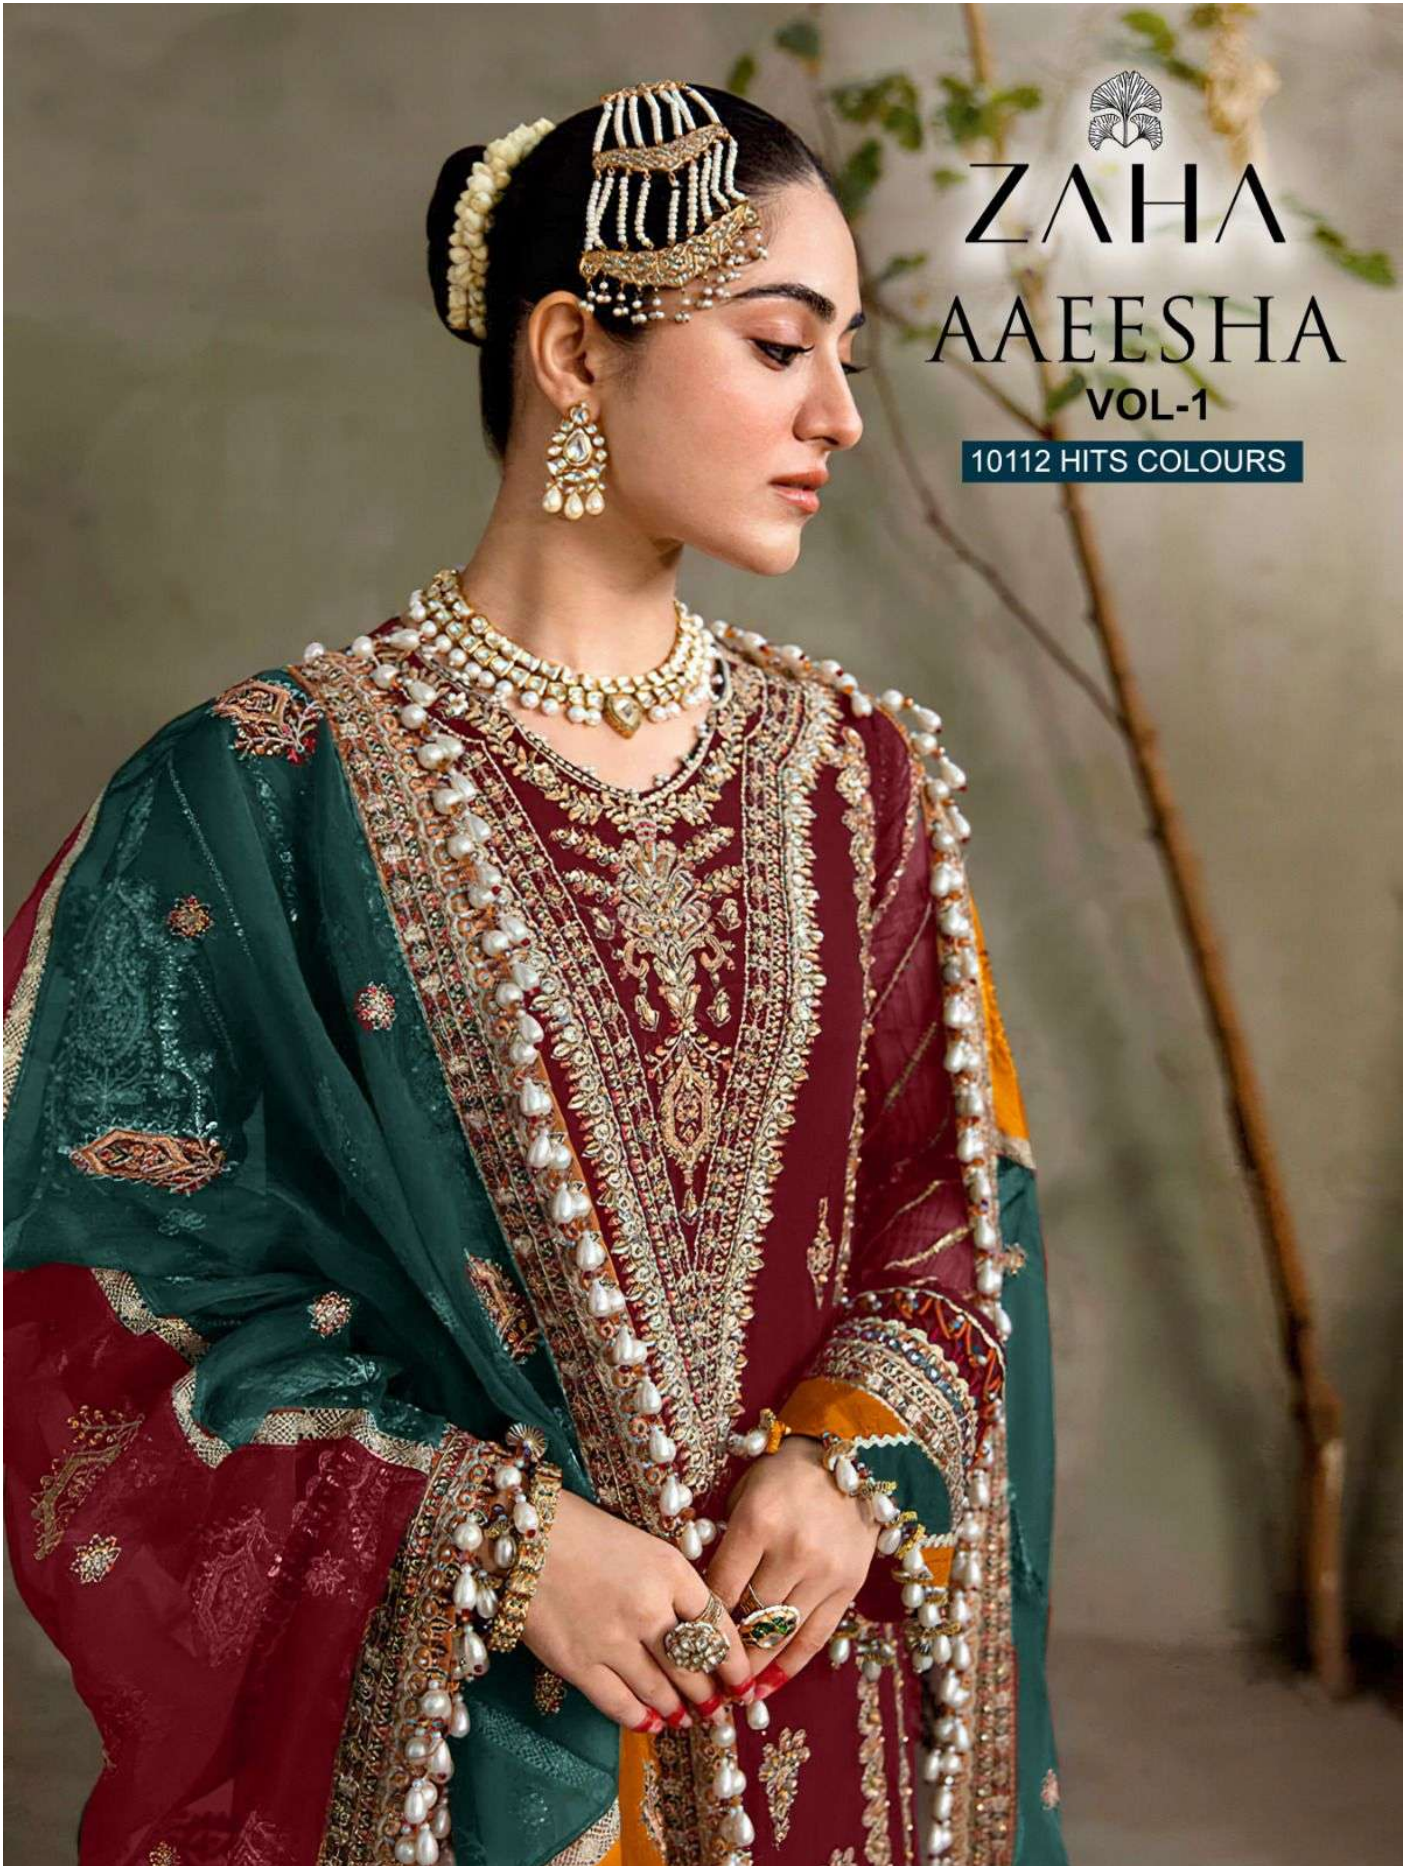

ZAHA
AAEESHA
VOL-1

10112 HITS COLOURS

ZAHA
AAEESHA
VOL-1

10112 HITS COLOURS

AAEESHA
COLOURS VOL-1

TOP Fox Georgette
with Embroidery

ZAHA

BOTTOM-INNER Dull santoon

D.No.10112-B

DUPATTA Fox Georgette
with Embroidery

AAEESHA
COLOURS VOL-1

TOP Fox Georgette
with Embroidery

ZAHA

BOTTOM-INNER Dull santoon

D.No.10112-C

DUPATTA Fox Georgette
with Embroidery

AAEESHA
COLOURS VOL-1

TOP Fox Georgette
with Embroidery

ZAHA

BOTTOM-INNER Dull santoon

D.No.10112-A

DUPATTA Fox Georgette
with Embroidery

AAEESHA
COLOURS VOL-1
TOP with Gorgette

AAEESHA

VOL-1

10112 HITS COLOURS

ZAHA

TOP

Faux Georgette
with Embroidery

BOTTOM-INNER

Dull santoon

DUPATTA