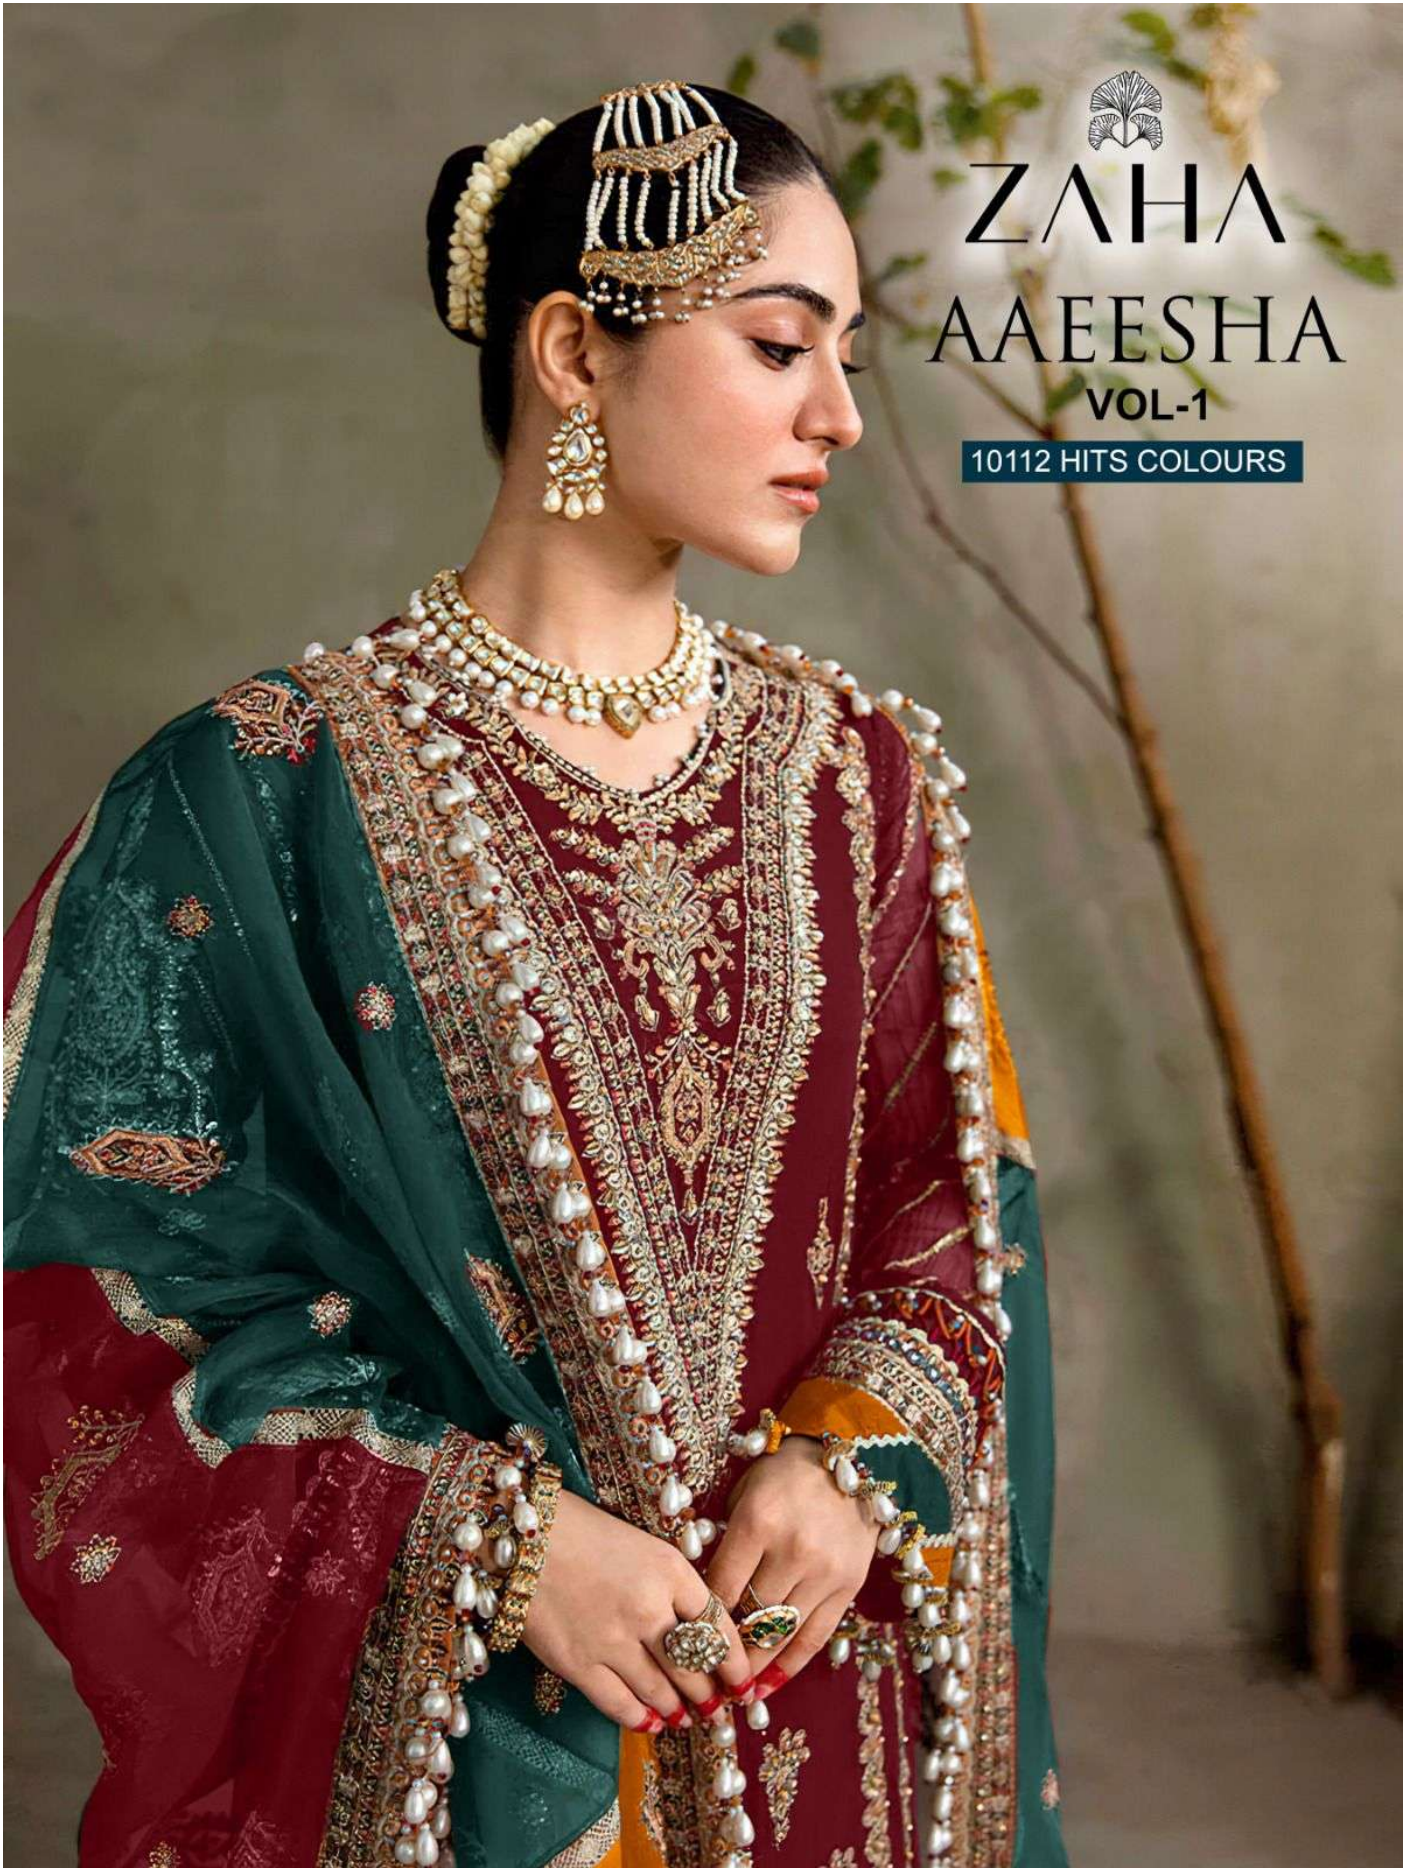

ZAHA
AAEESHA
VOL-1

10112 HITS COLOURS

ZAHA
AAEESHA
VOL-1

10112 HITS COLOURS

AAEESHA
COLOURS VOL-1

TOP Fox Georgette
with Embroidery

ZAHA

BOTTOM-INNER Dull santoon

D.No.10112-B

DUPATTA Fox Georgette
with Embroidery

AAEESHA
COLOURS VOL-1

TOP Fox Georgette
with Embroidery

ZAHA

BOTTOM-INNER Dull santoon

D.No.10112-C

DUPATTA Fox Georgette
with Embroidery

AAEESHA
COLOURS VOL-1

TOP Fox Georgette
with Embroidery

ZAHA

BOTTOM-INNER Dull santoon

D.No.10112-A

DUPATTA Fox Georgette
with Embroidery

AAEESHA
COLOURS VOL-1
TOP with Gorgette

AAEESHA

VOL-1

10112 HITS COLOURS

ZAHA

TOP

Faux Georgette
with Embroidery

BOTTOM-INNER

Dull santoon

DUPATTA