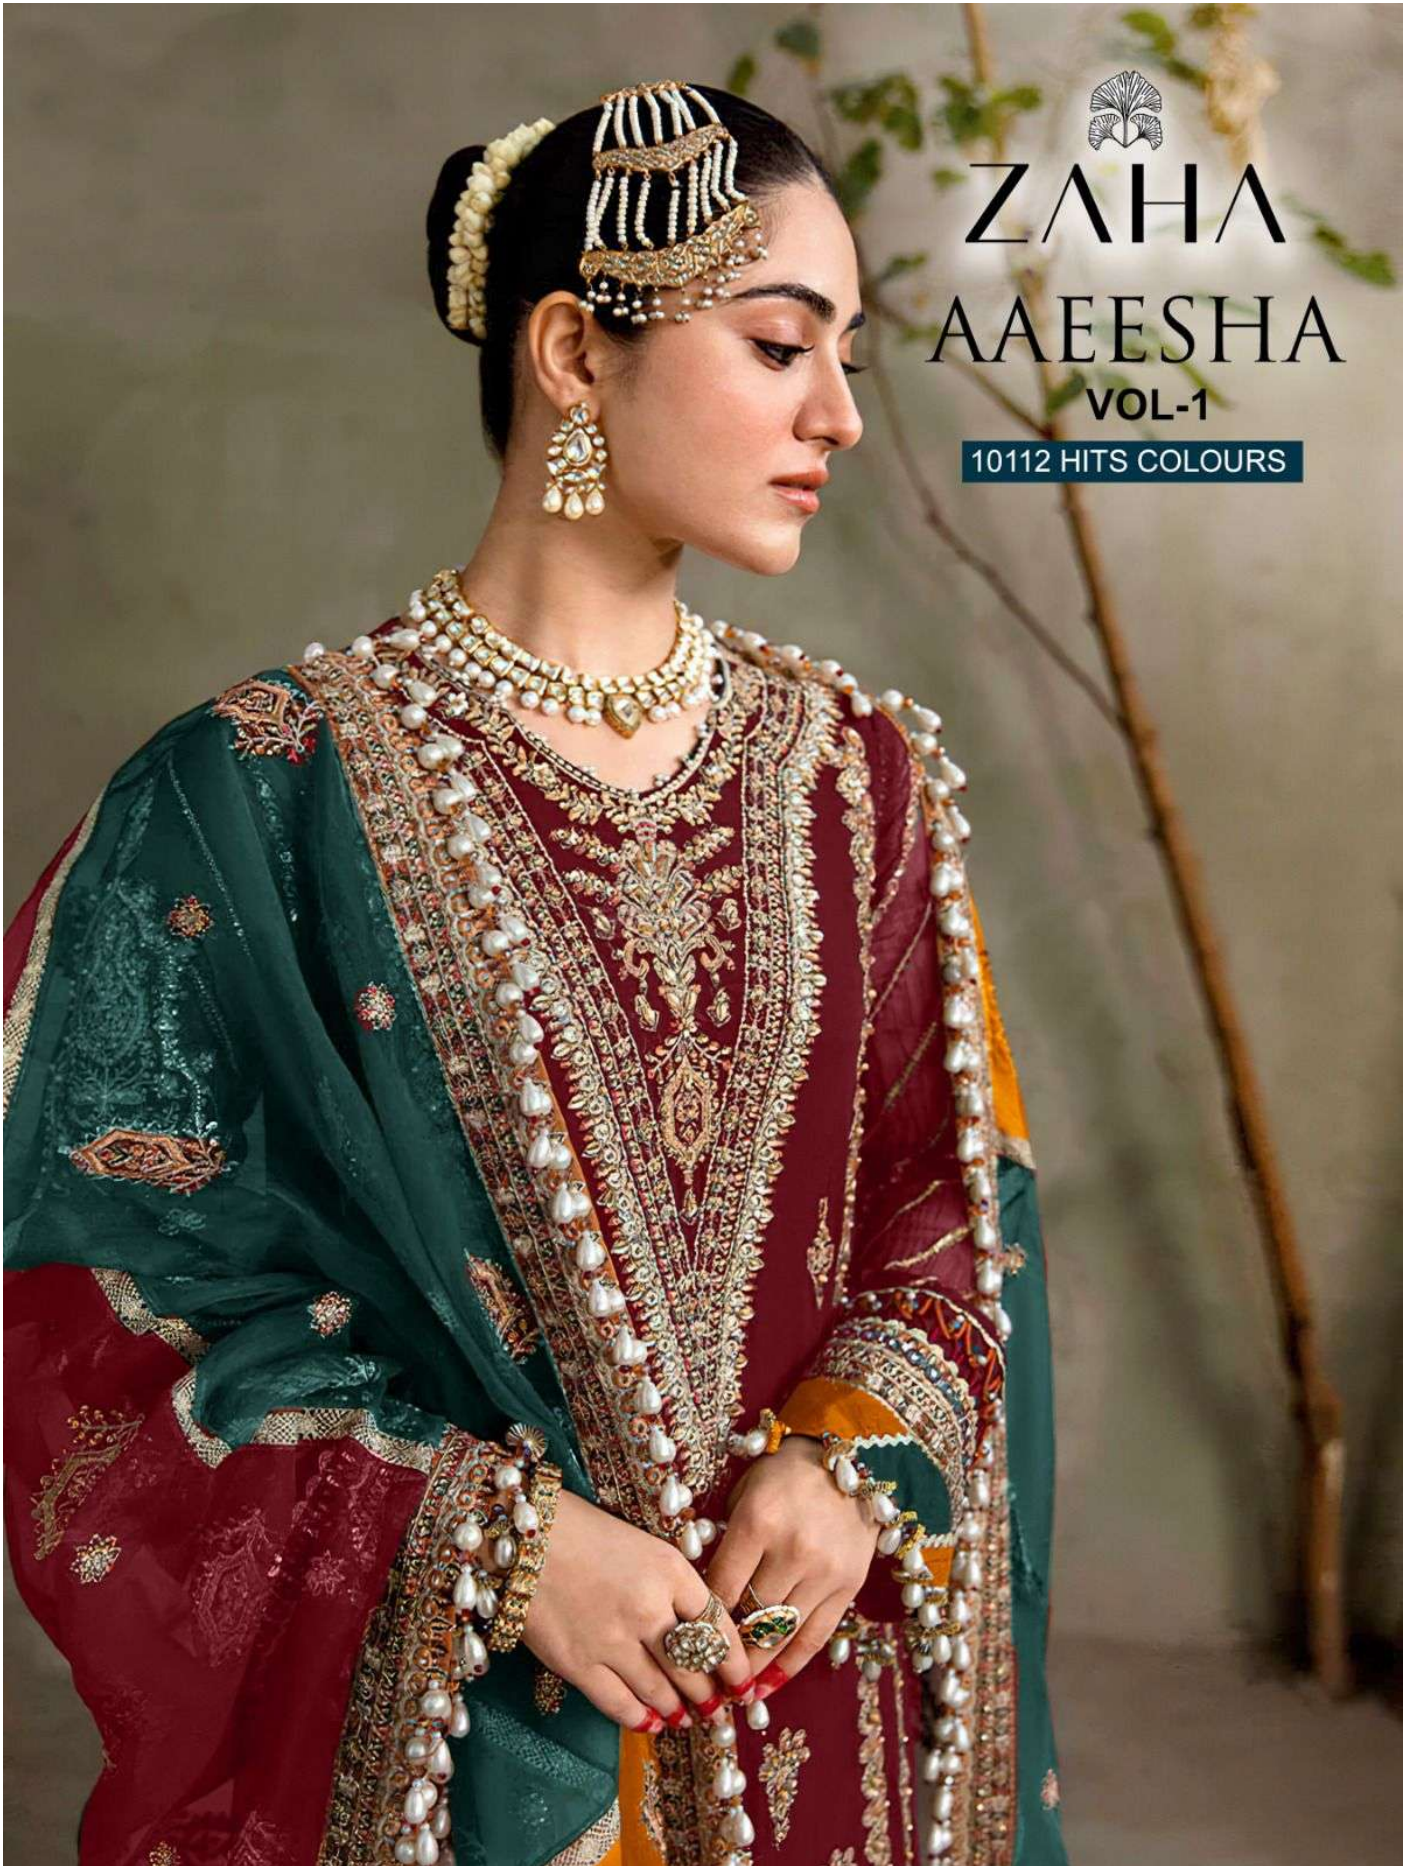

ZAHA AAEESHA VOL-1

10112 HITS COLOURS

ZAHA
AAEESHA
VOL-1

10112 HITS COLOURS

AAEESHA
COLOURS VOL-1

TOP Fox Georgette
with Embroidery

ZAHA

BOTTOM-INNER Dull santoon

D.No.10112-B

DUPATTA Fox Georgette
with Embroidery

AAEESHA
COLOURS VOL-1

TOP Fox Georgette
with Embroidery

ZAHA

BOTTOM-INNER Dull santoon

D.No.10112-C

DUPATTA Fox Georgette
with Embroidery

AAEESHA
COLOURS VOL-1

TOP Fox Georgette
with Embroidery

ZAHA

BOTTOM-INNER Dull santoon

D.No.10112-A

DUPATTA Fox Georgette
with Embroidery

AAEESHA
COLOURS VOL-1

TOP
with Gorgette

AAEESHA

VOL-1

10112 HITS COLOURS

ZAHA

TOP

Faux Georgette
with Embroidery

BOTTOM-INNER

Dull santoon