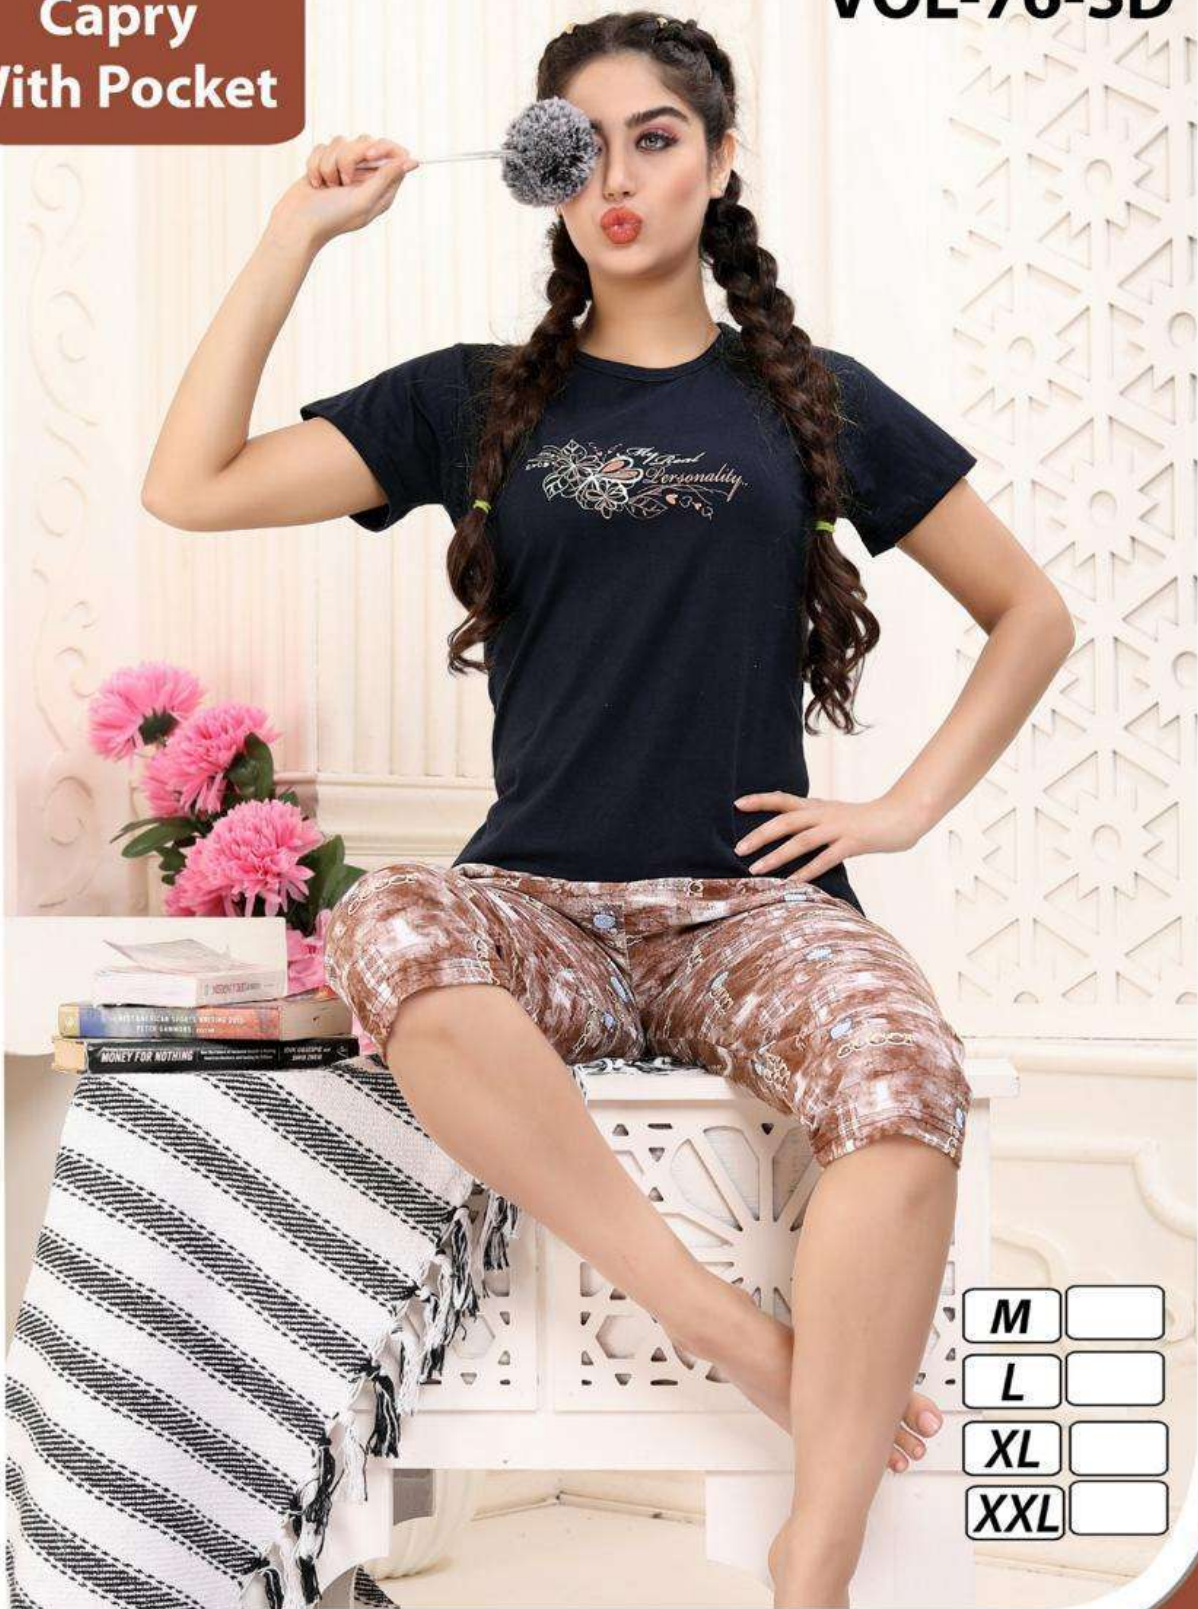

Capry
With Pocket

VOL-76-SD

PREMIUM NIGHT WEAR

M	☐
L	☐
XL	☐
XXL	☐