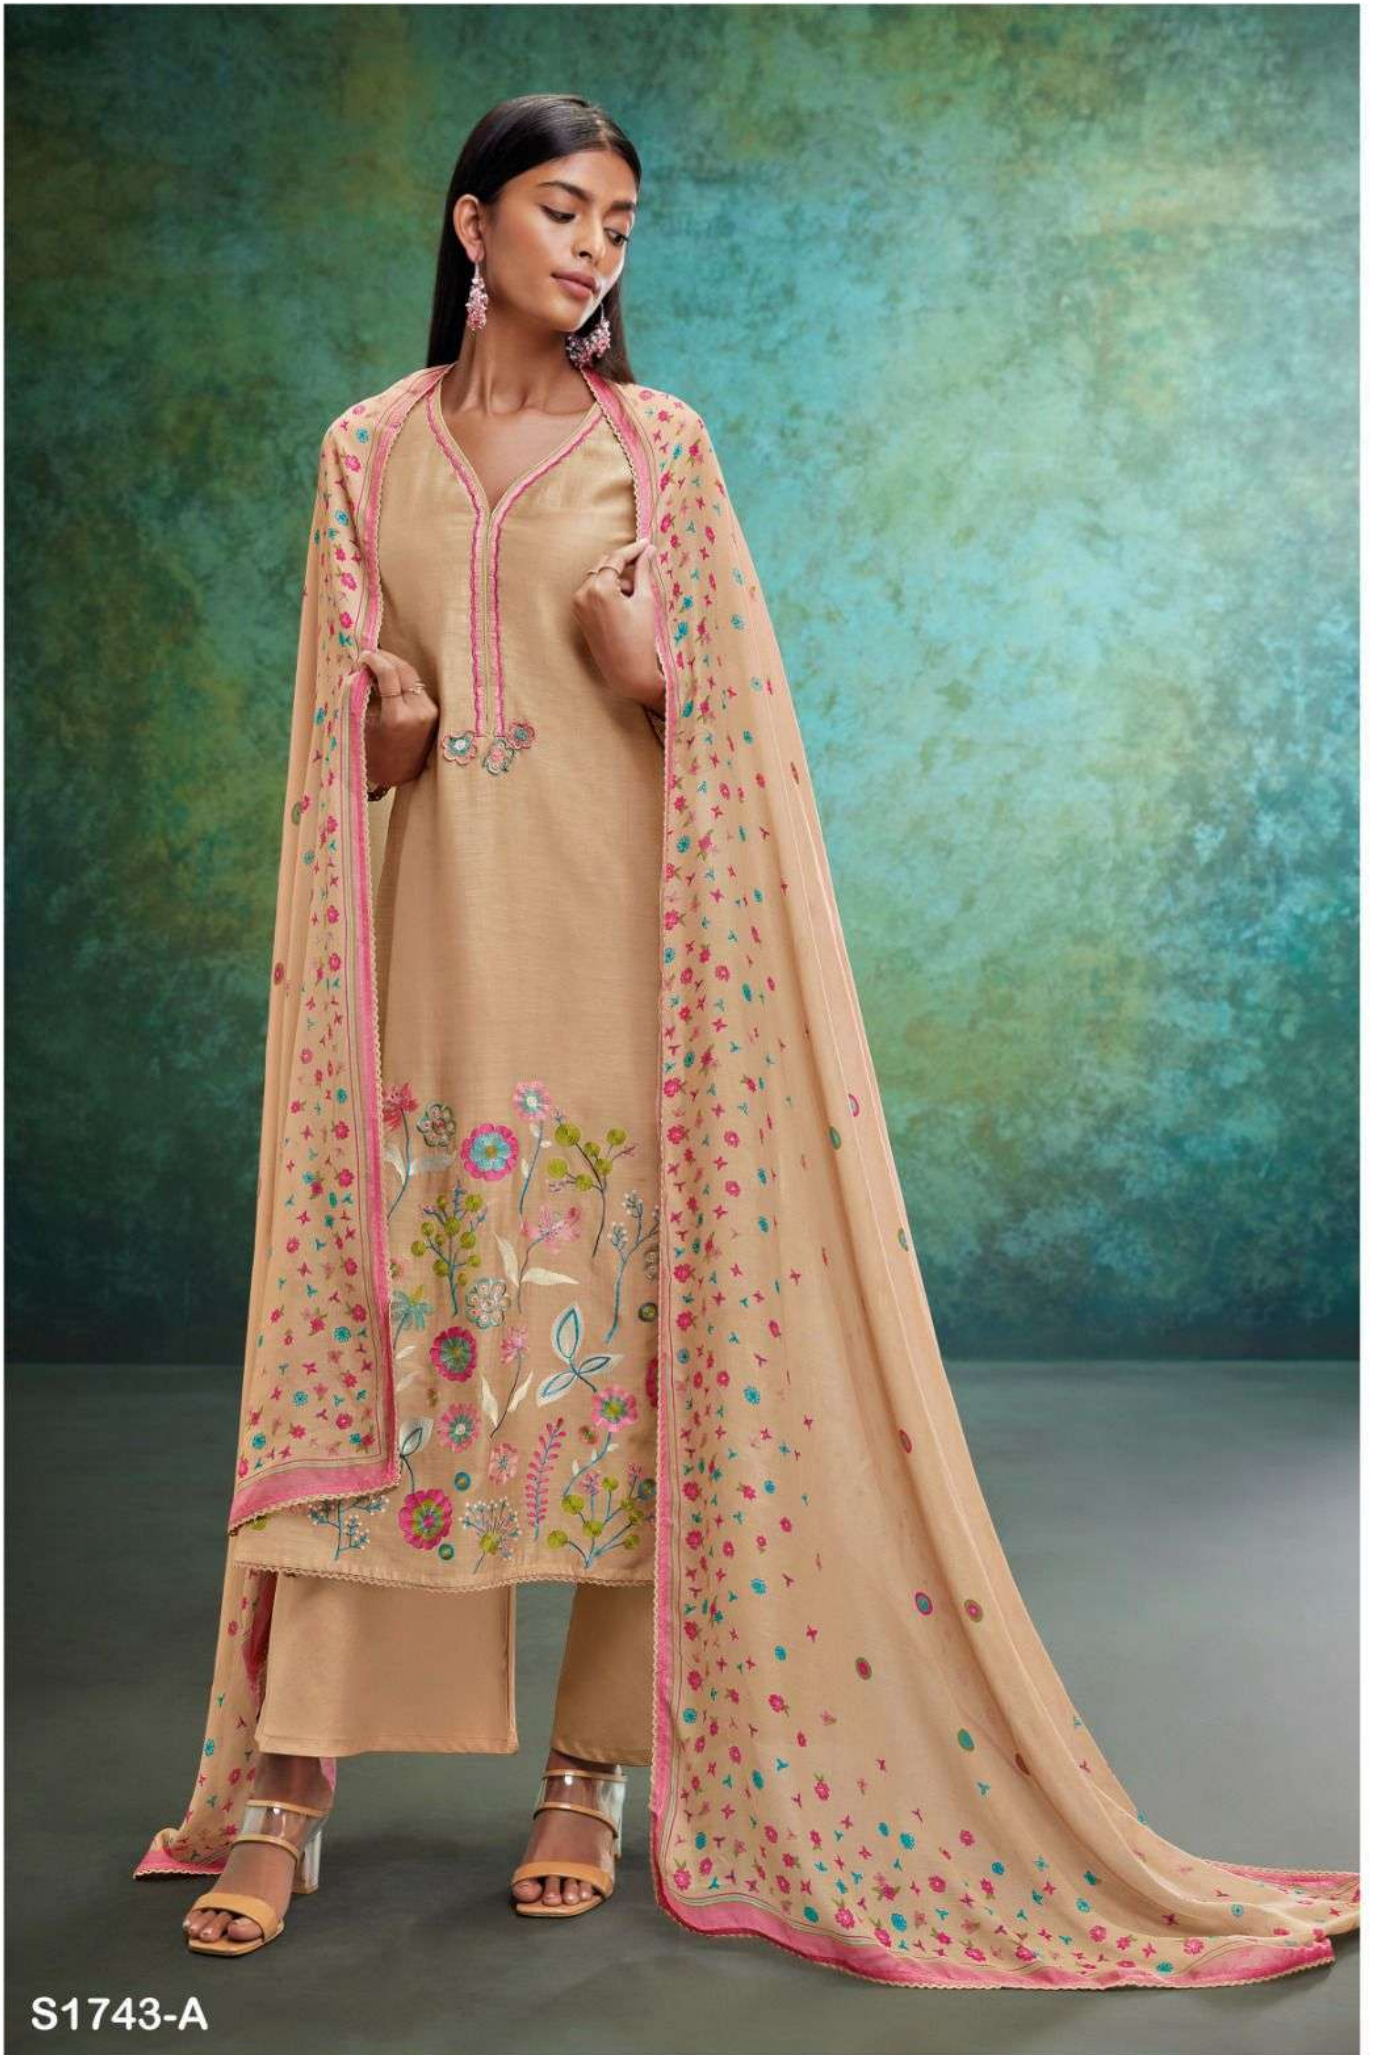

Ganga[®]

Zelie

S1743

Ganga[®]

Zelie

S1743

Ganga®

S1743-A

Ganga®

S1743-B

S1743-A

S1743-B

Ganga®
Zelie
S1743- A/B

Ganga®
Zelie
S1743-A

PRODUCT NAME	ZELIE
D.NO.	S1743
DESCRIPTION	<p>TOP PREMIUM BEMBERG SILK SOLID WITH EMBROIDERY AND HANDWORK AND LACE ON DAMAN</p> <p>BOTTOM PREMIUM COTTON SATIN SOLID COLOR</p> <p>DUPATTA FINEST VISCOSE SILK PRINTED WITH FOUR SIDE LACE</p>
HSN CODE	540834
WHOLESALE PRICE	2325/- EACH+GST(EXTRA)