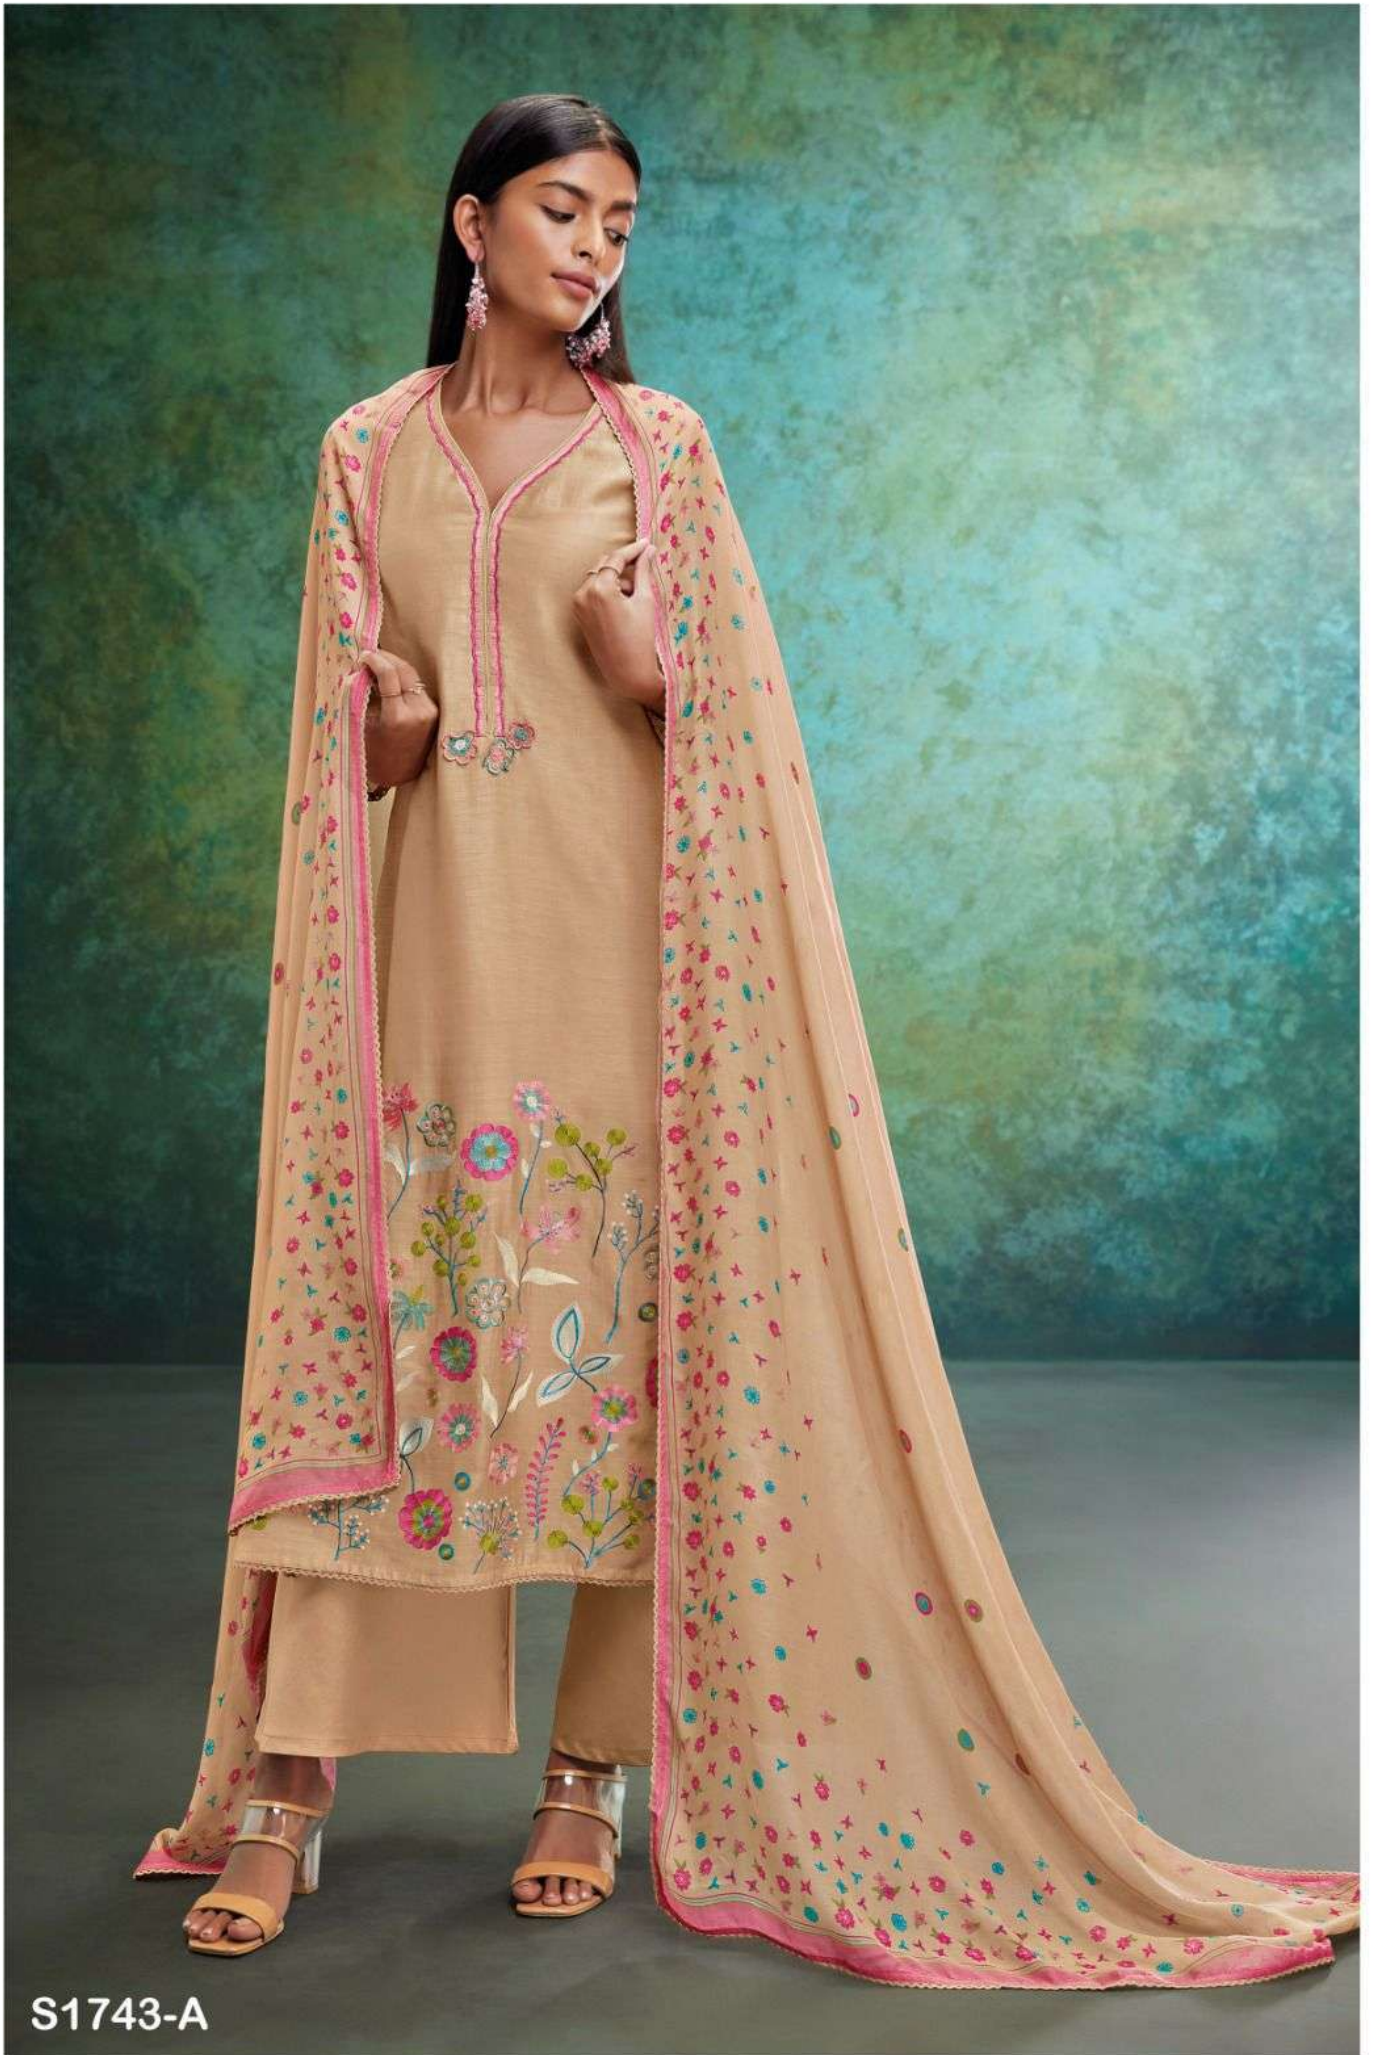

Ganga®

Zelie

S1743

Ganga®

Zelie

S1743

Ganga®

S1743-A

Ganga®

S1743-B

S1743-A

S1743-B

Ganga®
Zelie
S1743- A/B

Ganga®
Zelie
S1743-A

PRODUCT NAME	ZELIE
D.NO.	S1743
DESCRIPTION	<p>TOP PREMIUM BEMBERG SILK SOLID WITH EMBROIDERY AND HANDWORK AND LACE ON DAMAN</p> <p>BOTTOM PREMIUM COTTON SATIN SOLID COLOR</p> <p>DUPATTA FINEST VISCOSE SILK PRINTED WITH FOUR SIDE LACE</p>
HSN CODE	540834
WHOLESALE PRICE	2325/- EACH+GST(EXTRA)