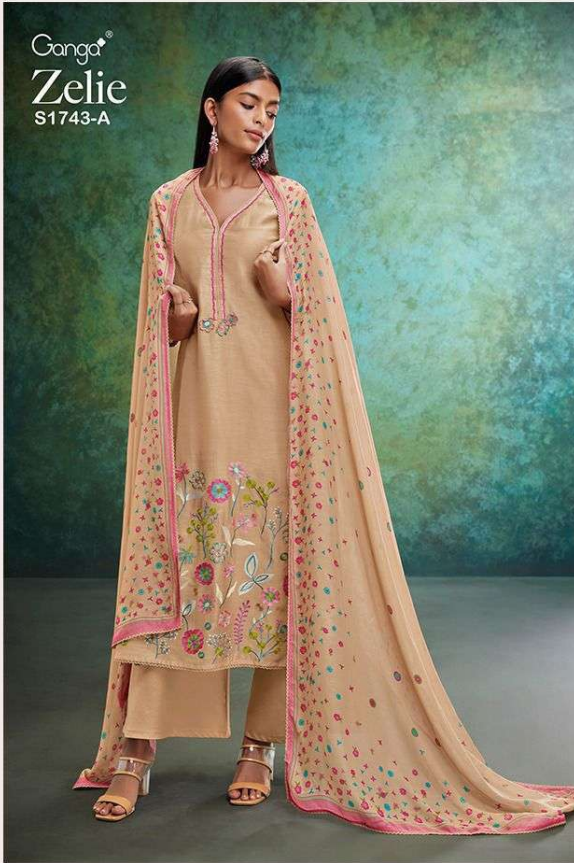

Ganga®

Zelie

S1743

Ganga®

Zelie

S1743

Ganga®

S1743-A

Ganga®

S1743-B

S1743-A

S1743-B

Ganga®
Zelie
S1743- A/B

Ganga®
Zelie
S1743-A

PRODUCT NAME	ZELIE
D.NO.	S1743
DESCRIPTION	<p>TOP PREMIUM BEMBERG SILK SOLID WITH EMBROIDERY AND HANDWORK AND LACE ON DAMAN</p> <p>BOTTOM PREMIUM COTTON SATIN SOLID COLOR</p> <p>DUPATTA FINEST VISCOSE SILK PRINTED WITH FOUR SIDE LACE</p>
HSN CODE	540834
WHOLESALE PRICE	2325/- EACH+GST(EXTRA)