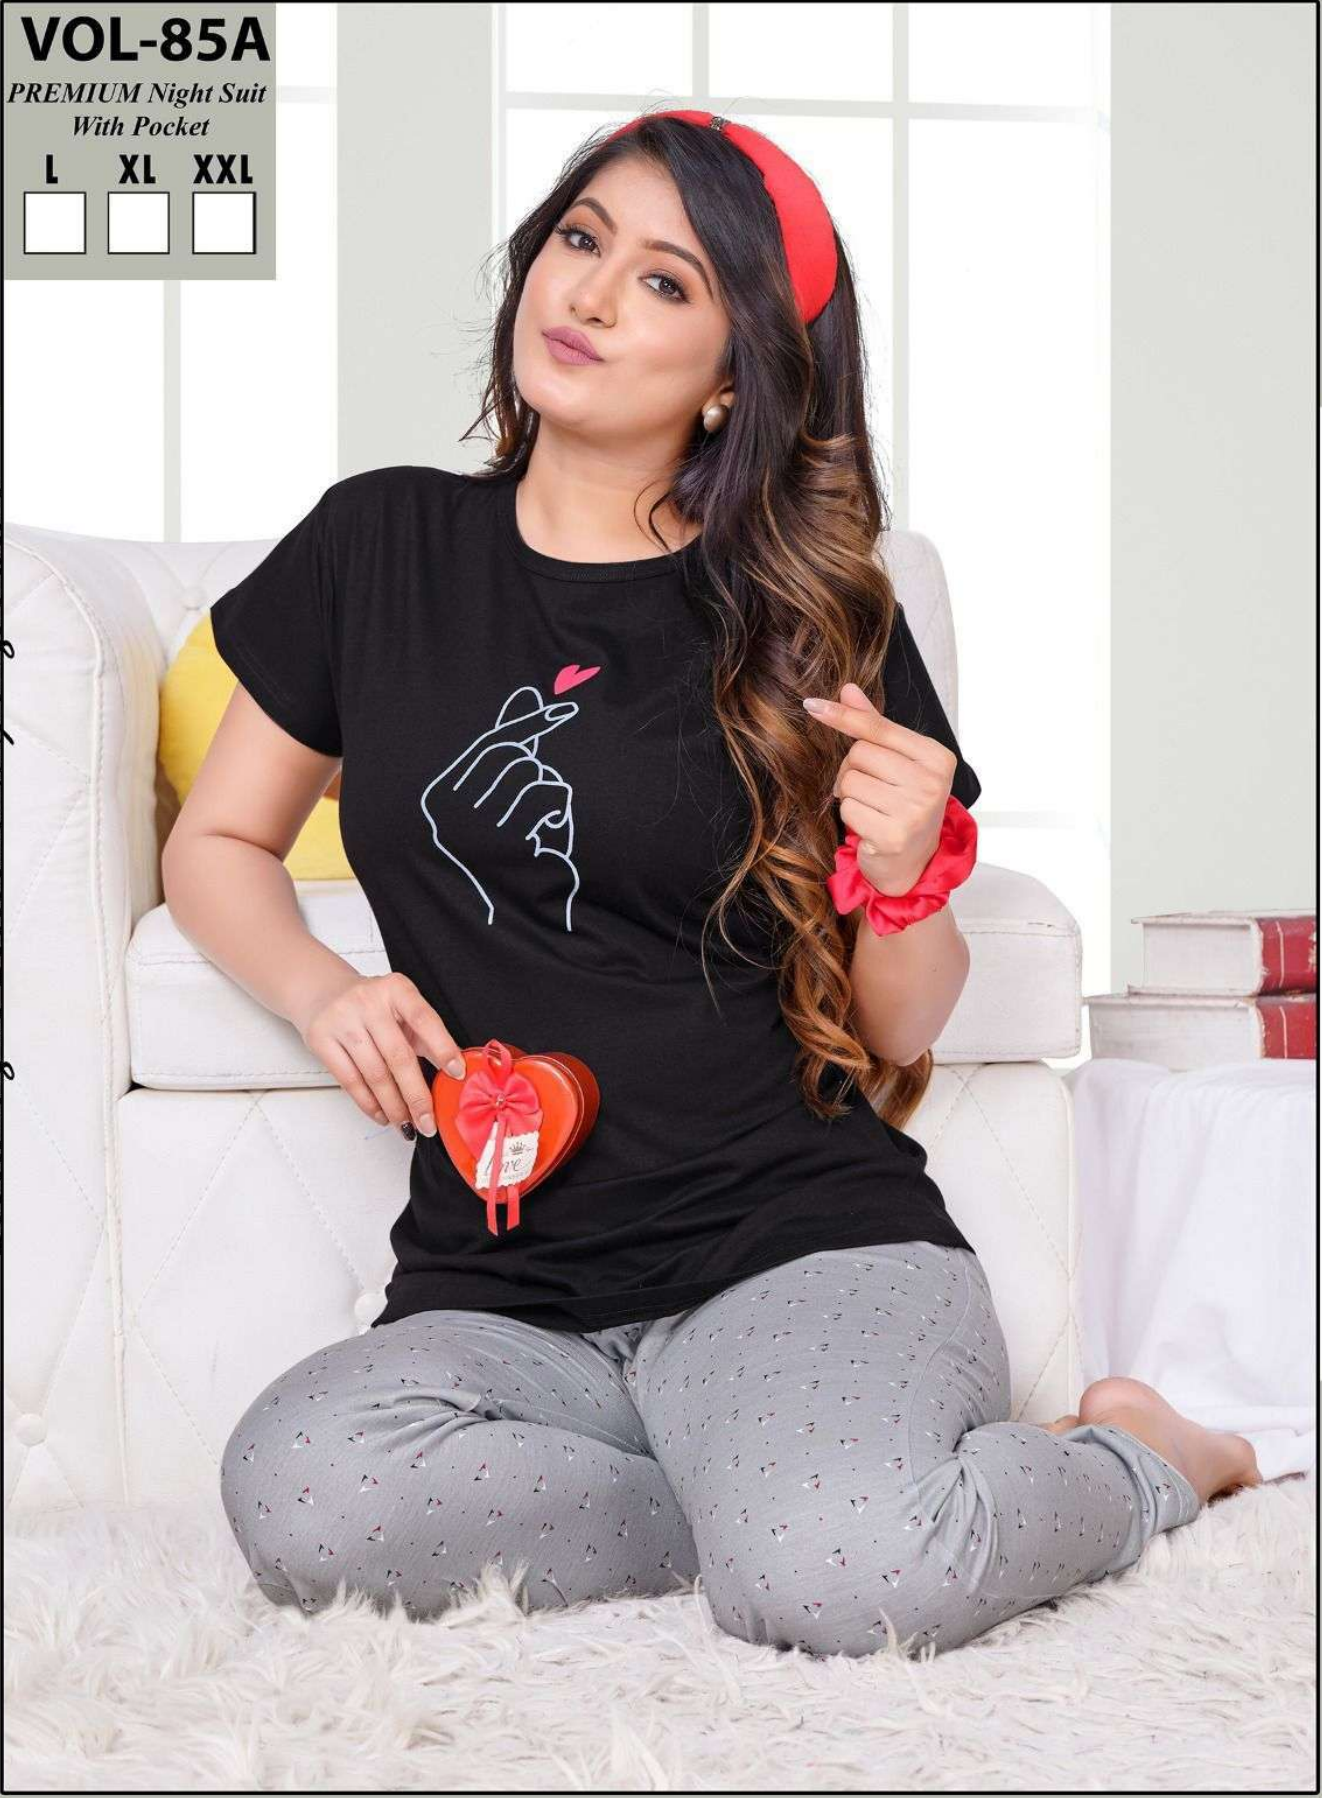

VOL-85A

PREMIUM Night Suit
With Pocket

L XL XXL

☐

☐

☐

Everything is Better in my night wear