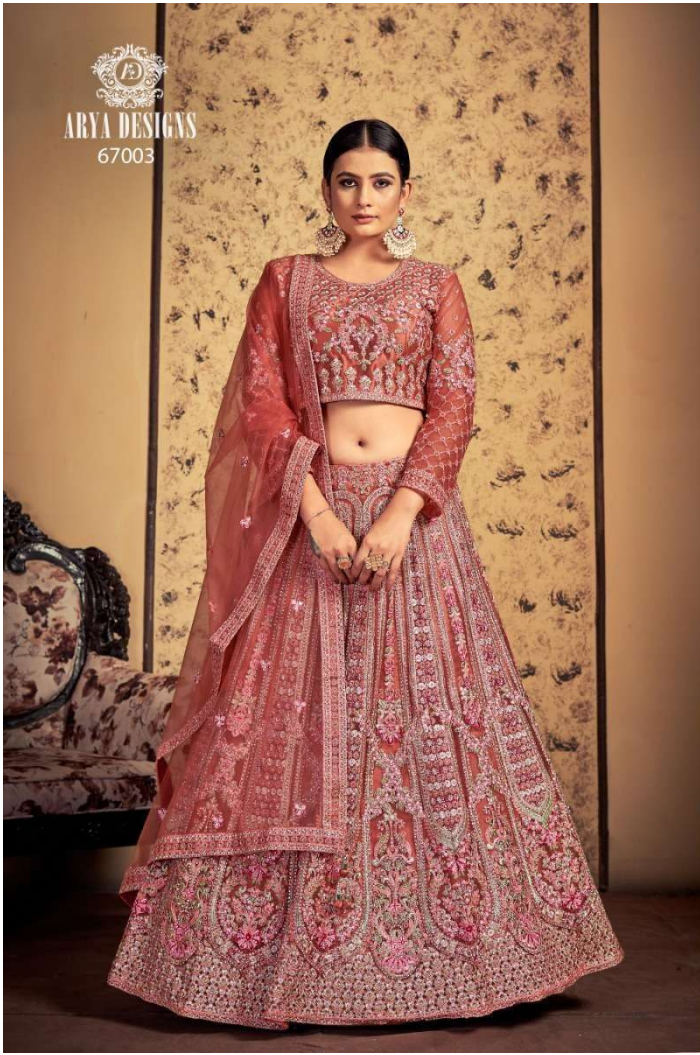

ARYA DESIGNS

ARYA DESIGNS
67005

ARYA DESIGNS
67003

ARYA DESIGNS

| SKU | MAIN COLOR | BLOUSE FABRIC | LEHENGA FABRIC | DUPATTA FABRIC | SIZE (STITCHED) | WORK | PRICE |
|-------|------------|---------------|----------------|----------------|-----------------|----------------------|------------------------------------|
| 67001 | PISTA | GEORGETTE | GEORGETTE | GEORGETTE | L, XL | THREAD, ZARKAN, GOTA | 7825/- (FLAT) +12%(GST) +SHIPPING. |
| 67002 | NEON | ART SILK | ART SILK | GEORGETTE | L, XL | SEQUINS, THREAD | 7825/- (FLAT) +12%(GST) +SHIPPING. |
| 67003 | PINK TAUPE | SOFT NET | SOFT NET | SOFT NET | L, XL | STONE, DORI | 7825/- (FLAT) +12%(GST) +SHIPPING. |
| 67004 | MUSTARD | SOFT NET | SOFT NET | SOFT NET | L, XL | STONE, DORI | 7825/- (FLAT) +12%(GST) +SHIPPING. |
| 67005 | MAUVE | SOFT NET | SOFT NET | SOFT NET | L, XL | STONE, DORI | 7825/- (FLAT) +12%(GST) +SHIPPING. |