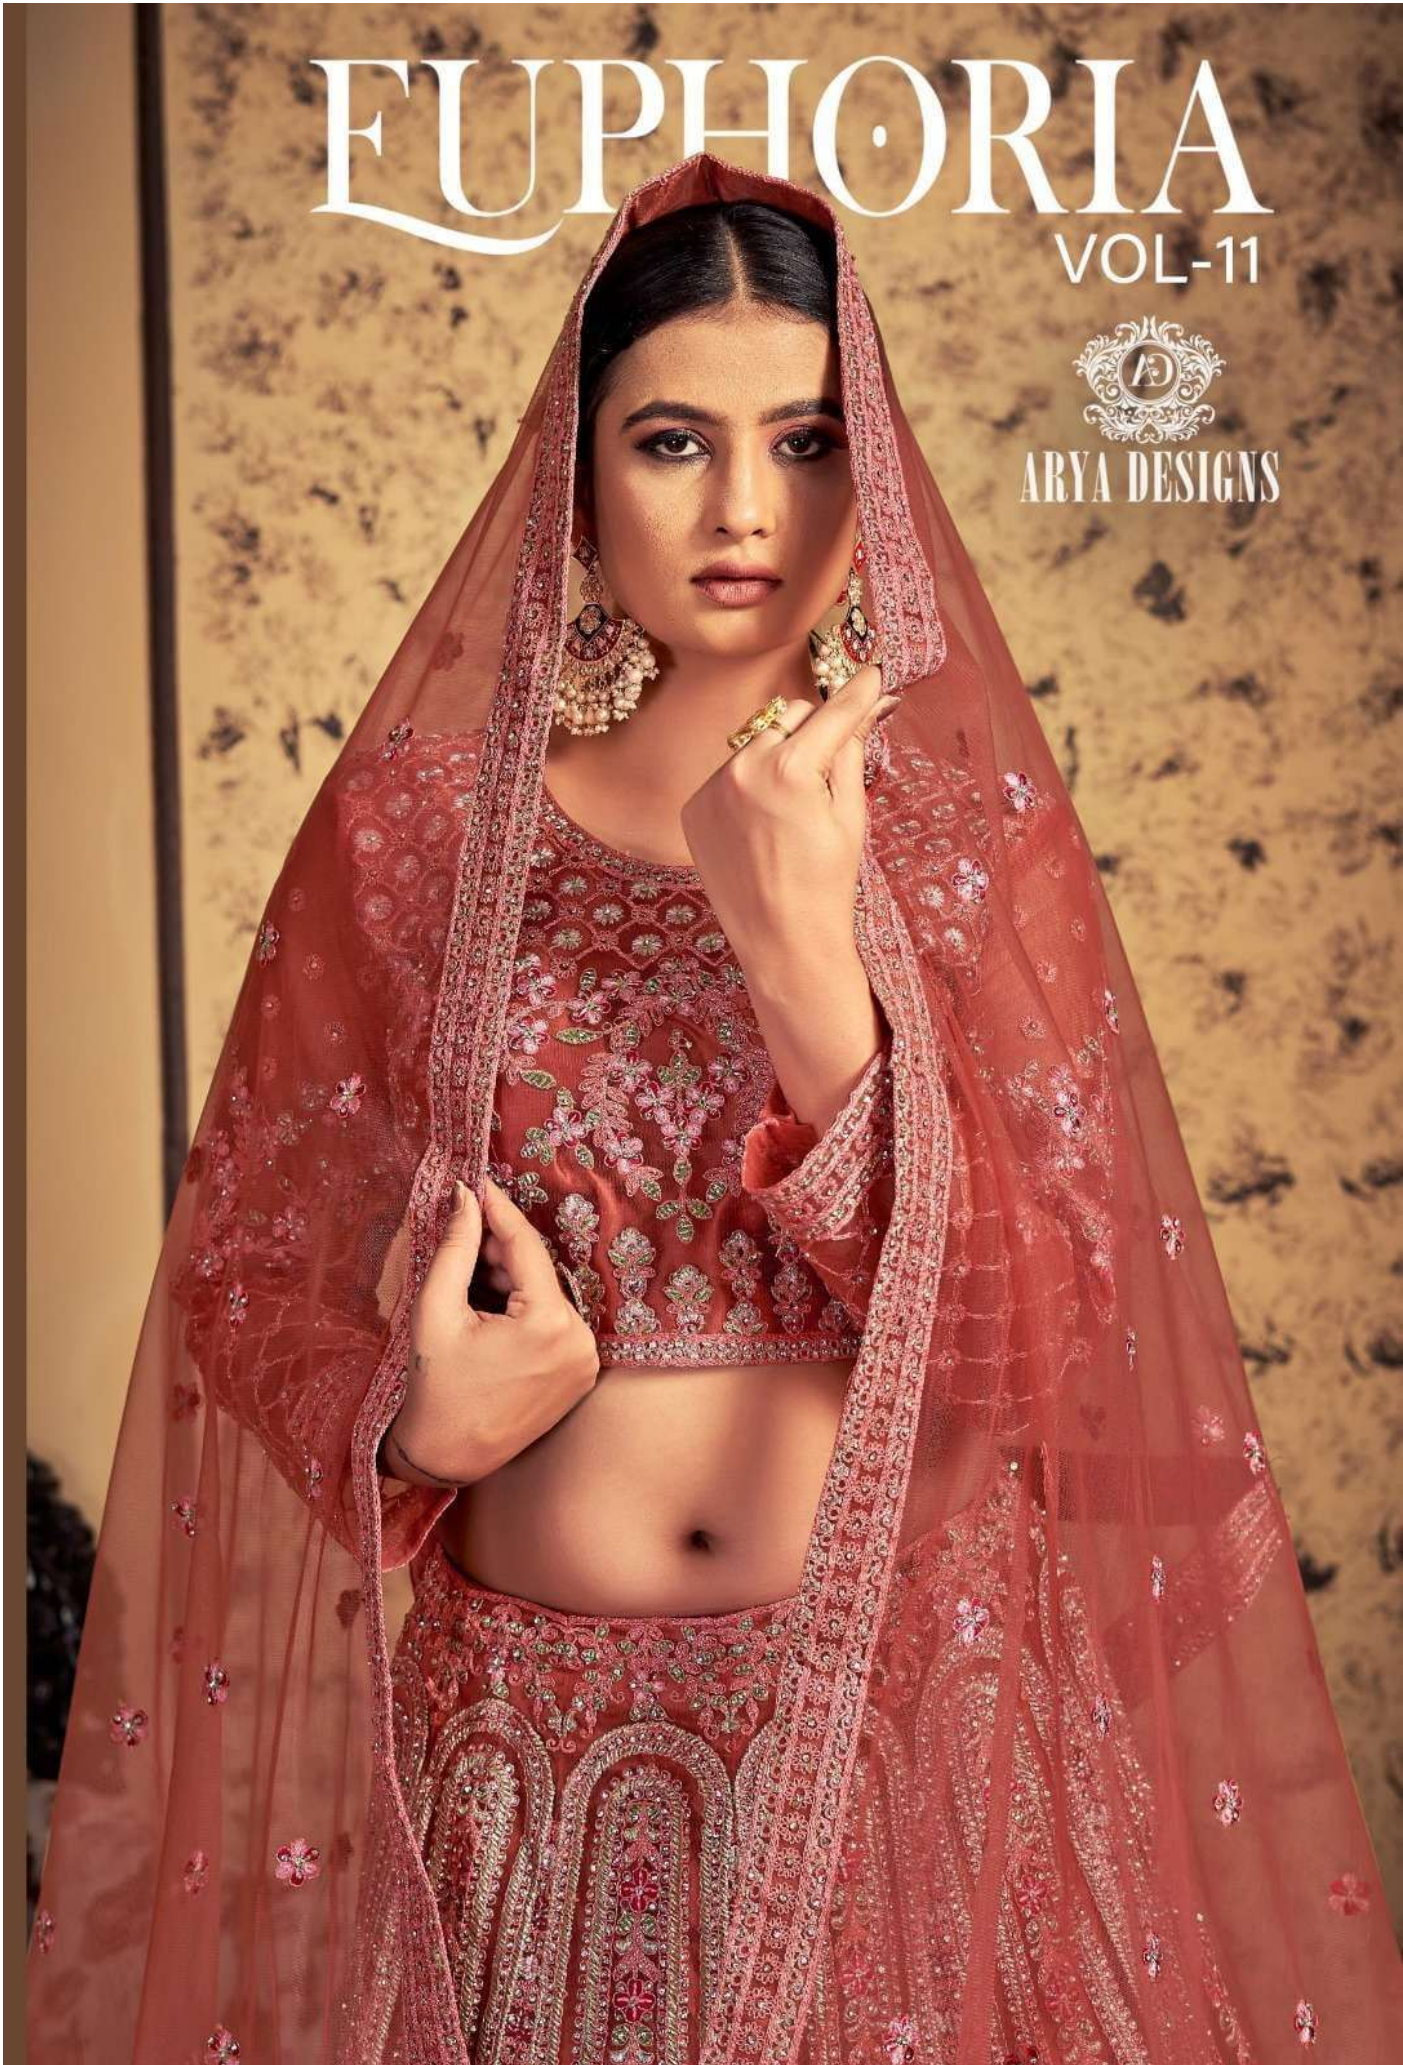

ARYA DESIGNS

ARYA DESIGNS
67005

ARYA DESIGNS
67003

ARYA DESIGNS

| SKU | MAIN COLOR | BLOUSE FABRIC | LEHENGA FABRIC | DUPATTA FABRIC | SIZE (STITCHED) | WORK | PRICE |
|-------|------------|---------------|----------------|----------------|-----------------|----------------------|------------------------------------|
| 67001 | PISTA | GEORGETTE | GEORGETTE | GEORGETTE | L, XL | THREAD, ZARKAN, GOTA | 7825/- (FLAT) +12%(GST) +SHIPPING. |
| 67002 | NEON | ART SILK | ART SILK | GEORGETTE | L, XL | SEQUINS, THREAD | 7825/- (FLAT) +12%(GST) +SHIPPING. |
| 67003 | PINK TAUPE | SOFT NET | SOFT NET | SOFT NET | L, XL | STONE, DORI | 7825/- (FLAT) +12%(GST) +SHIPPING. |
| 67004 | MUSTARD | SOFT NET | SOFT NET | SOFT NET | L, XL | STONE, DORI | 7825/- (FLAT) +12%(GST) +SHIPPING. |
| 67005 | MAUVE | SOFT NET | SOFT NET | SOFT NET | L, XL | STONE, DORI | 7825/- (FLAT) +12%(GST) +SHIPPING. |