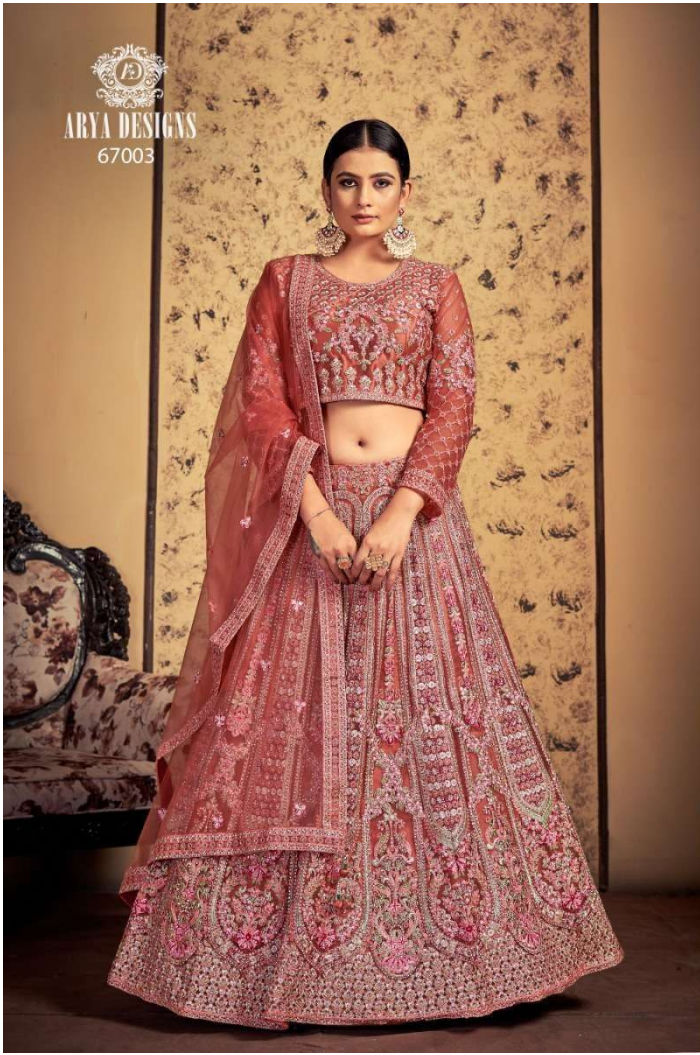

ARYA DESIGNS

ARYA DESIGNS
67005

ARYA DESIGNS
67003

ARYA DESIGNS

SKU	MAIN COLOR	BLOUSE FABRIC	LEHENGA FABRIC	DUPATTA FABRIC	SIZE (STITCHED)	WORK	PRICE
67001	PISTA	GEORGETTE	GEORGETTE	GEORGETTE	L, XL	THREAD, ZARKAN, GOTA	7825/- (FLAT) +12%(GST) +SHIPPING.
67002	NEON	ART SILK	ART SILK	GEORGETTE	L, XL	SEQUINS, THREAD	7825/- (FLAT) +12%(GST) +SHIPPING.
67003	PINK TAUPE	SOFT NET	SOFT NET	SOFT NET	L, XL	STONE, DORI	7825/- (FLAT) +12%(GST) +SHIPPING.
67004	MUSTARD	SOFT NET	SOFT NET	SOFT NET	L, XL	STONE, DORI	7825/- (FLAT) +12%(GST) +SHIPPING.
67005	MAUVE	SOFT NET	SOFT NET	SOFT NET	L, XL	STONE, DORI	7825/- (FLAT) +12%(GST) +SHIPPING.