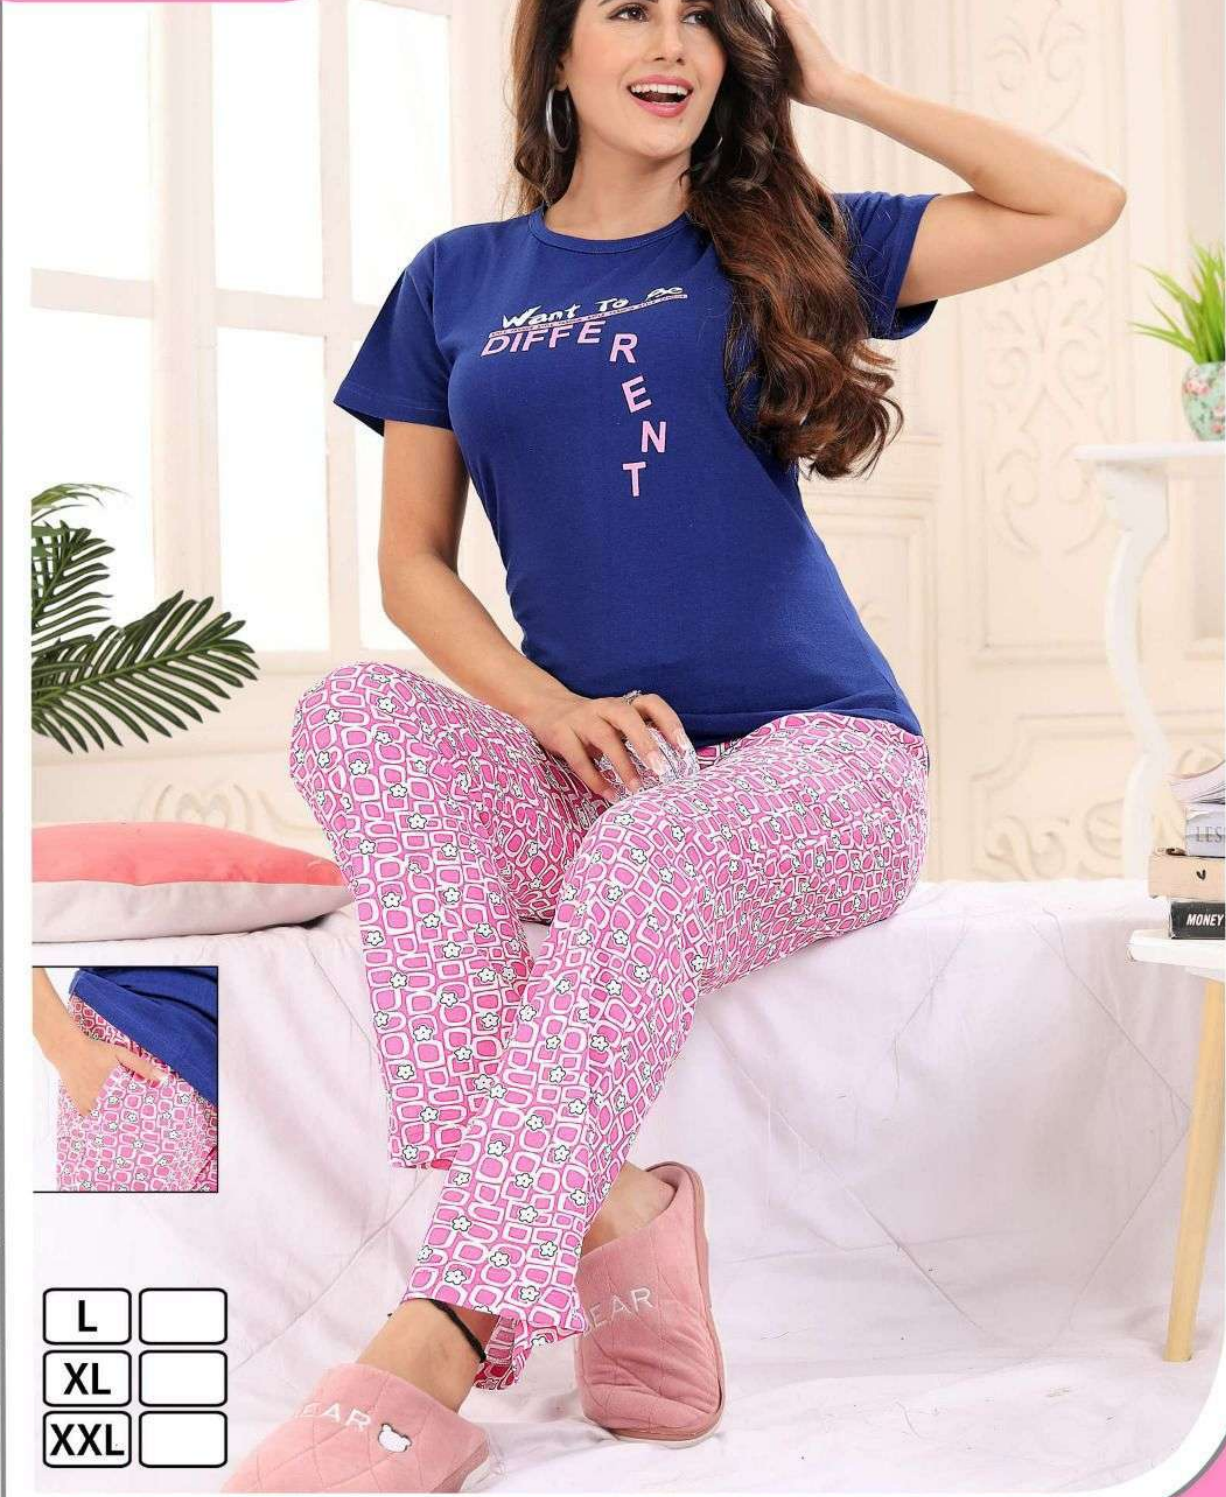

Premium  
Night Suit  
With Pocket

VOL-83-A

PREMIUM NIGHT WEAR

L	<input type="checkbox"/>
XL	<input type="checkbox"/>
XXL	<input type="checkbox"/>

Premium  
Night Suit  
With Pocket

VOL-83-A

PREMIUM NIGHT WEAR