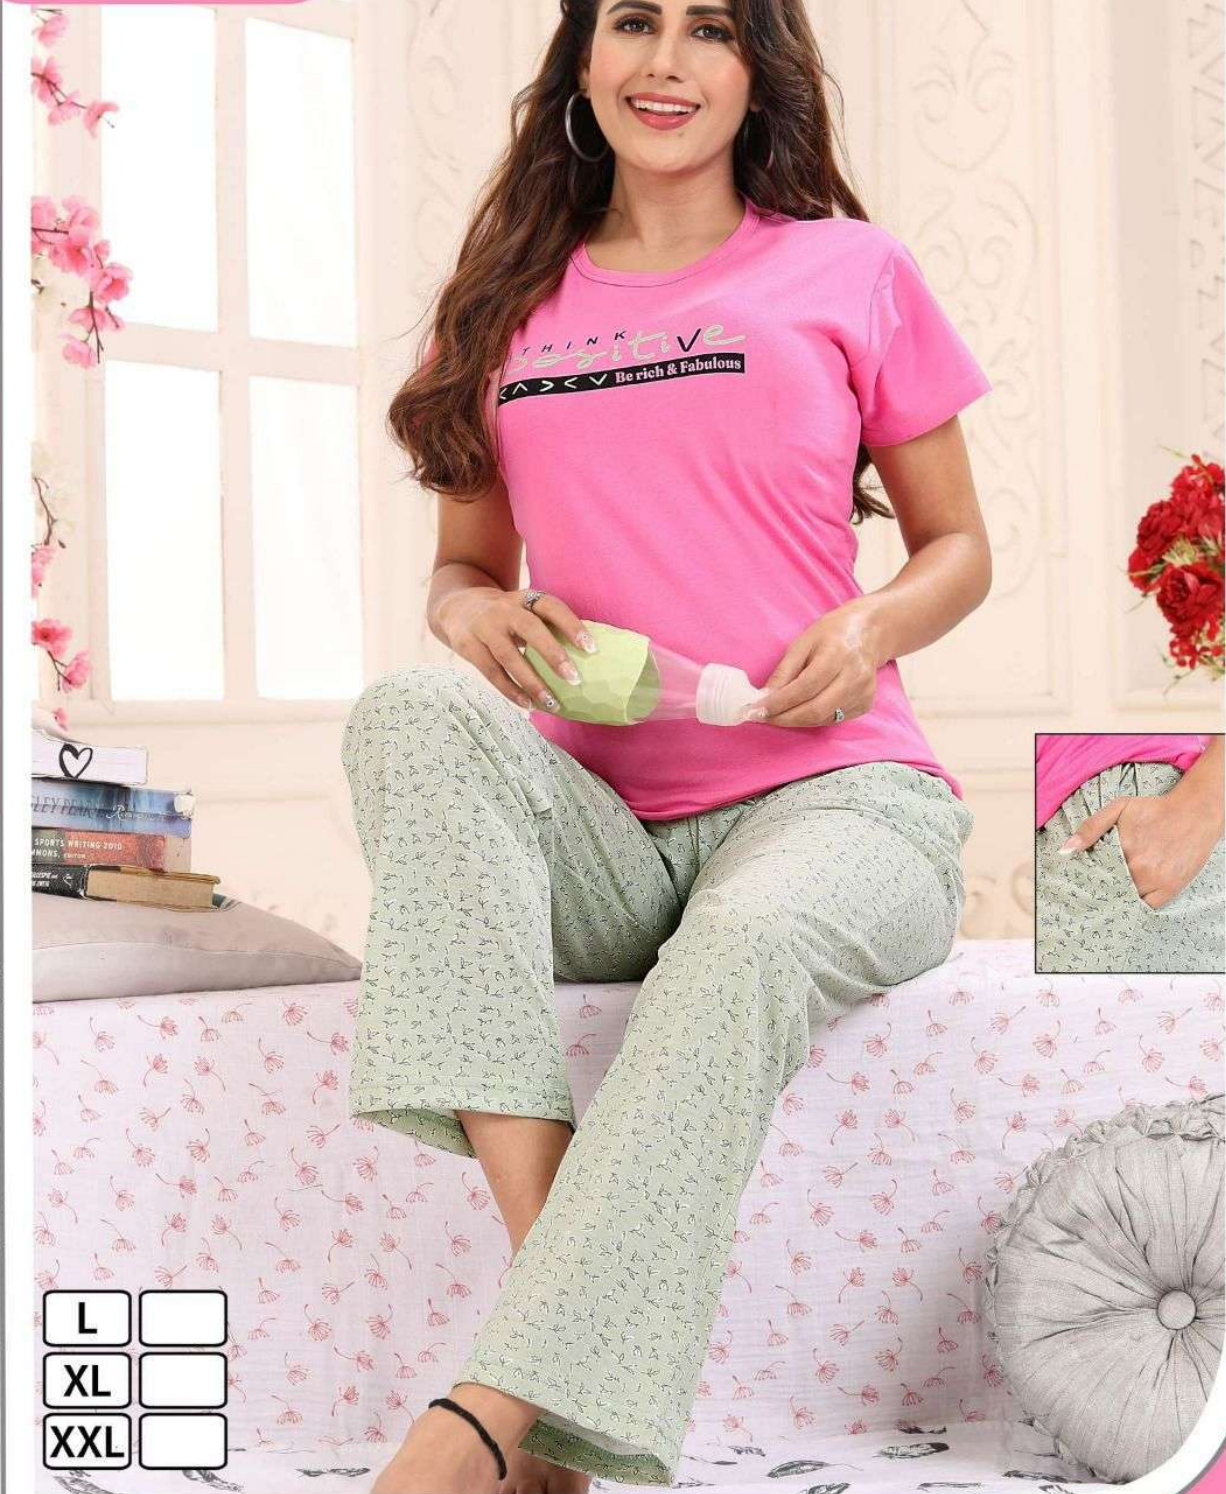

Premium  
Night Suit  
With Pocket

VOL-83-A

PREMIUM NIGHT WEAR

L	<input type="checkbox"/>
XL	<input type="checkbox"/>
XXL	<input type="checkbox"/>

Premium  
Night Suit  
With Pocket

VOL-83-A

PREMIUM NIGHT WEAR