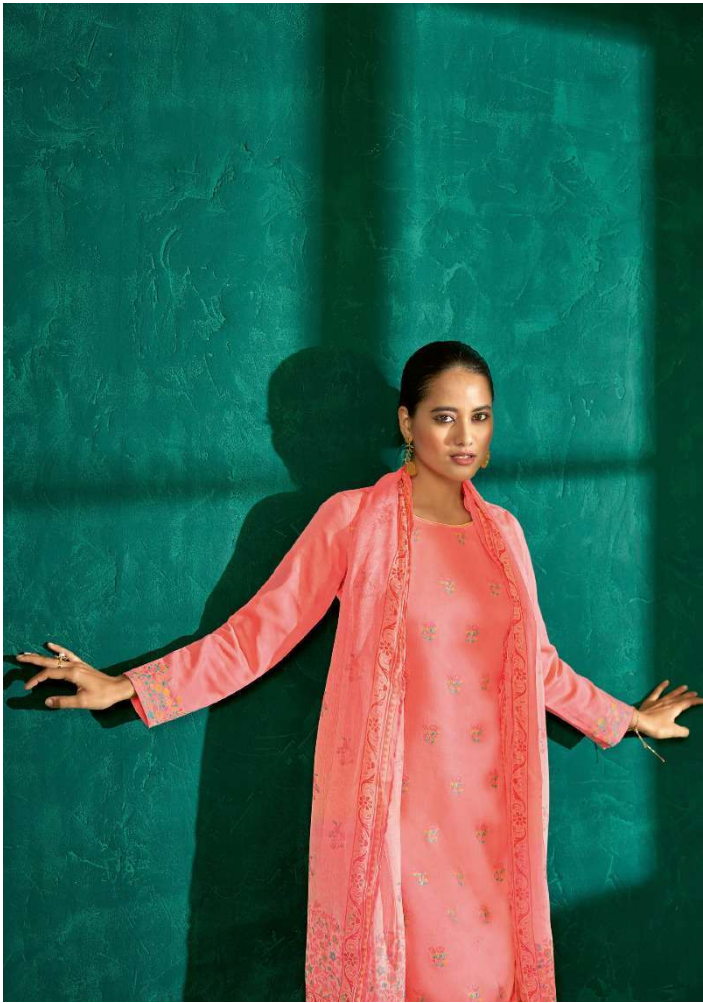

◆◆ H-1279-004 ◆◆

▶ ALL THINGS BRIGHT & BEAUTIFUL

◆◆ H-1279-003 ◆◆

तुलसी
Tulsi

MAKE EVERYDAY FASHIONABLE EVERYTHING
YOU NEED FOR FABULOUS WODROBE A ROUND UP
OF THE HITTEST THIS SEASON.

▼
STYLE IS A WAY TO SAY WHO YOU
ARE WITHOUT HAVING TO SPEAK...