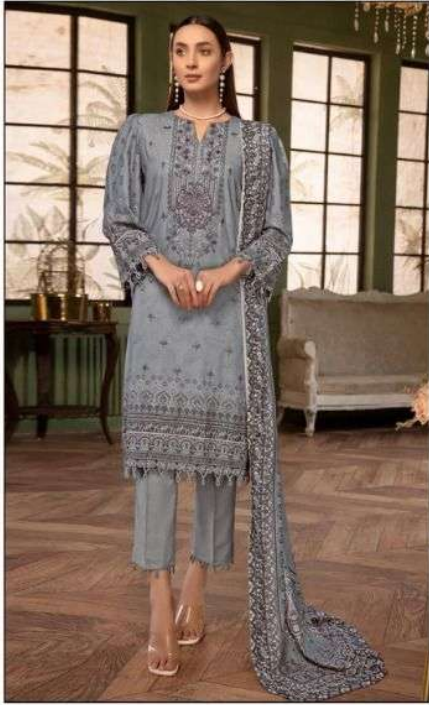

Gull Ahmed ORIGINAL LAWNTM
LAWN COLLECTION

Print Self Embroidered
MYSHA
Cotton Dupatta VOL-03

Gull Ahmed ORIGINAL LAWNTM
LAWN COLLECTION

Print Self Embroidered

MYSHA

Cotton Dupatta VOL-03

3001

3002

3003

3004

3005

3006

Gull AHMED ORIGINAL LAWN
LAWN COLLECTION

Print Self Embroidered

MYSHA

Cotton Dupatta VOL-03