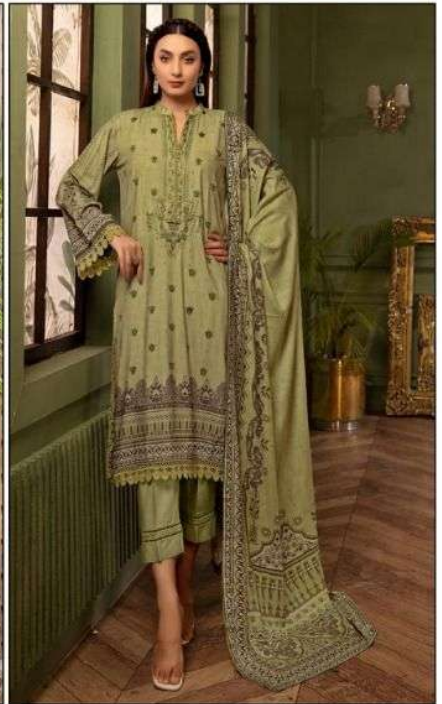

Gull Ahmed ORIGINAL LAWNTM
LAWN COLLECTION

Print Self Embroidered
MYSHA
Cotton Dupatta VOL-03

Gull Ahmed ORIGINAL LAWNTM
LAWN COLLECTION

Print Self Embroidered
MYSHA
Cotton Dupatta VOL-03

3001

3002

3003

3004

3005

3006

Gull AHMED ORIGINAL LAWN
LAWN COLLECTION

Print Self Embroidered
MYSHA
Cotton Dupatta VOL-03

Print Self Embroidered
MYSHA
Cotton Dupatta

3006

Print Self Embroidered
MYSHA
Cotton Dupatta

3005