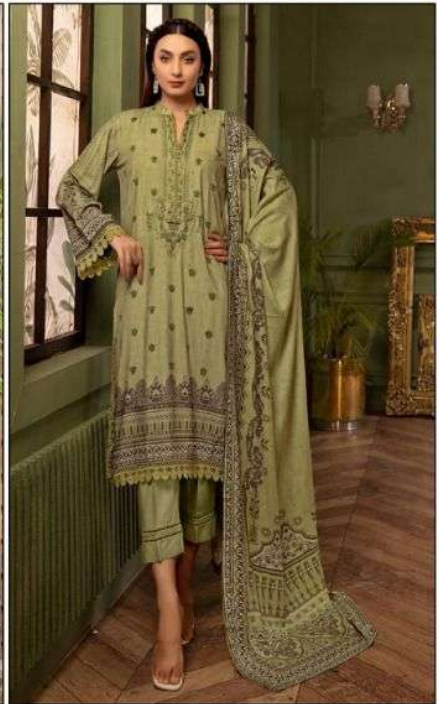

Gull Ahmed ORIGINAL LAWNTM
LAWN COLLECTION

Print Self Embroidered
MYSHA
Cotton Dupatta VOL-03

Gull Ahmed ORIGINAL LAWNTM
LAWN COLLECTION

Print Self Embroidered

MYSHA

Cotton Dupatta VOL-03

3001

3002

3003

3004

3005

3006

Gull AHMED ORIGINAL LAWN
LAWN COLLECTION

Print Self Embroidered

MYSHA

Cotton Dupatta VOL-03