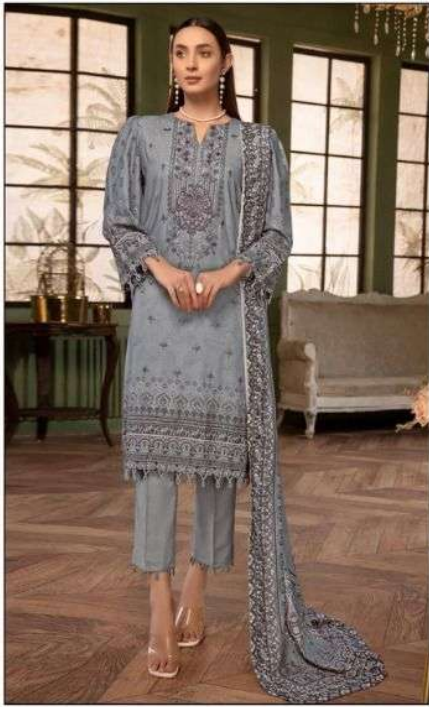

Gull Ahmed ORIGINAL LAWNTM
LAWN COLLECTION

Print Self Embroidered
MYSHA
Cotton Dupatta VOL-03

Gull Ahmed ORIGINAL LAWNTM
LAWN COLLECTION

Print Self Embroidered
MYSHA
Cotton Dupatta VOL-03

3001

3002

3003

3004

3005

3006

Gull AHMED ORIGINAL LAWN
LAWN COLLECTION

Print Self Embroidered
MYSHA
Cotton Dupatta VOL-03

Print Self Embroidered
MYSHA
Cotton Dupatta

3006

Print Self Embroidered
MYSHA
Cotton Dupatta

3005