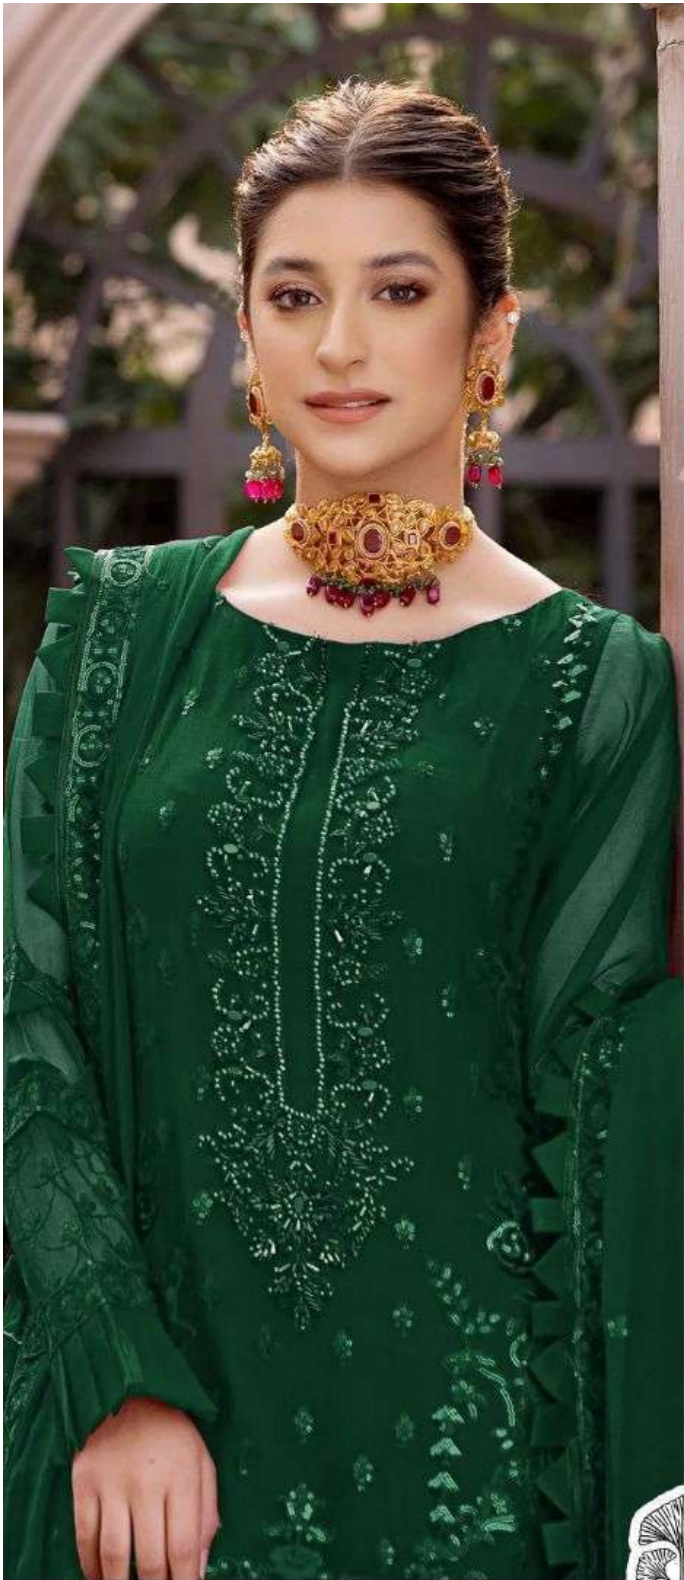

D.No.10037-A

TOP Fox Georgette
with Embroidery

BOTTOM-INNER Dull Santoon

DUPATTA Nazmin with
Embroidery

INAYA
VOL-2

ZAHA

D.No.10037-B

TOP Fox Georgette
with Embroidery

BOTTOM-INNER Dull Santoon

DUPATTA Nazmin with
Embroidery

INAYA
VOL-2

ZAHA

D.No.10037-C

TOP Fox Georgette
with Embroidery

BOTTOM-INNER Dull Santoon

DUPATTA Nazmin with
Embroidery

INAYA
VOL-2

ZAHA

D.No.10037-D

TOP Fox Georgette
with Embroidery

BOTTOM-INNER Dull Santoon

DUPATTA Nazmin with
Embroidery

INAYA

VOL-2

ZAHA

TOP - Faux Georgette with Embroidery BOTTOM-INNER - Dull santoon DUPATTA - Nazmin with Embroidery

10037-A

10037-C

10037-D

10037-E

**Chiffon Emb
Dupatta**

Sleeves