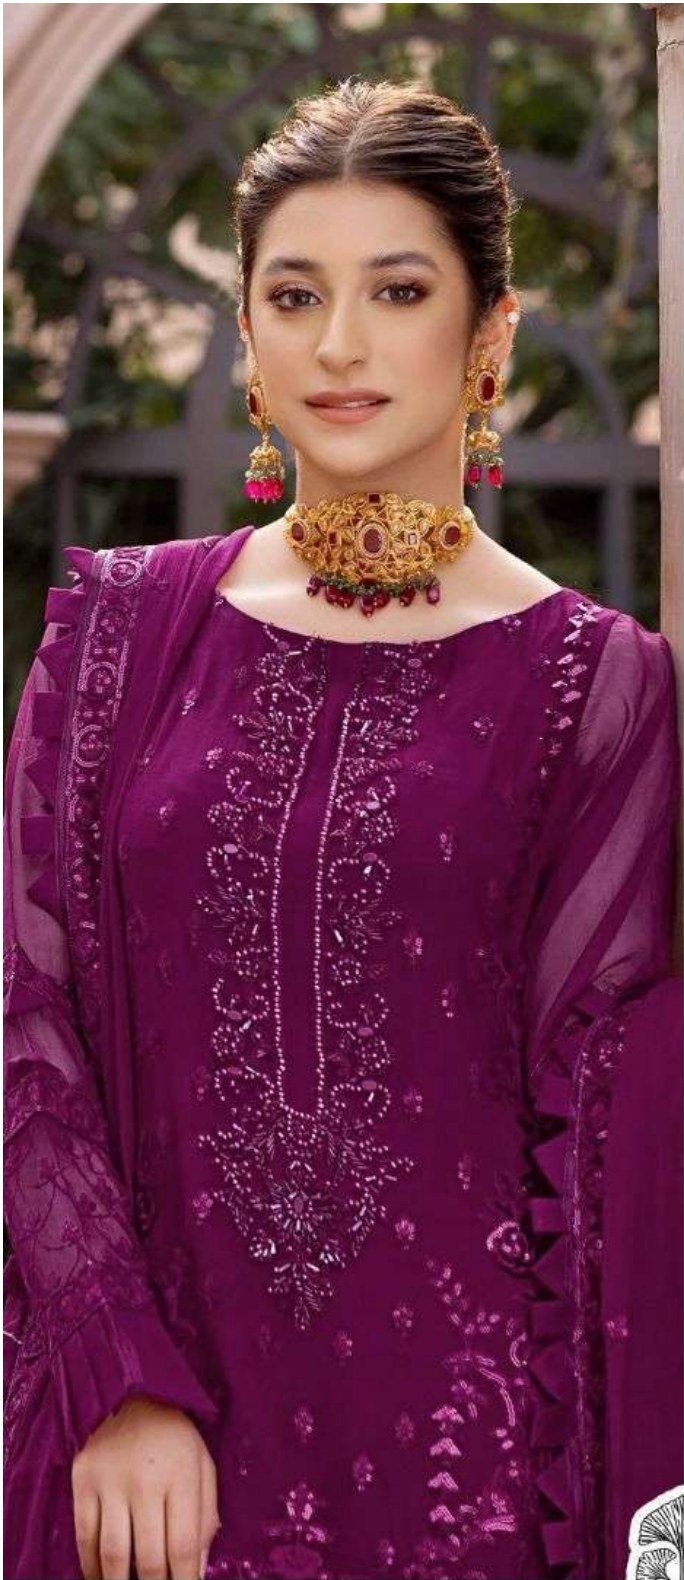

D.No.10037-A

TOP Fox Georgette
with Embroidery

BOTTOM-INNER Dull Santoon

DUPATTA Nazmin with
Embroidery

INAYA
VOL-2

ZAHA

D.No.10037-B

TOP Fox Georgette
with Embroidery

BOTTOM-INNER Dull Santoon

DUPATTA Nazmin with
Embroidery

INAYA
VOL-2

ZAHA

D.No.10037-C

TOP Fox Georgette
with Embroidery

BOTTOM-INNER Dull Santoon

DUPATTA Nazmin with
Embroidery

INAYA
VOL-2

ZAHA

D.No.10037-D

TOP Fox Georgette
with Embroidery

BOTTOM-INNER Dull Santoon

DUPATTA Nazmin with
Embroidery

INAYA

VOL-2

ZAHA

TOP - Faux Georgette with Embroidery BOTTOM-INNER - Dull santoon DUPATTA - Nazmin with Embroidery

10037-A

10037-C

10037-D

10037-E

**Chiffon Emb
Dupatta**

Sleeves