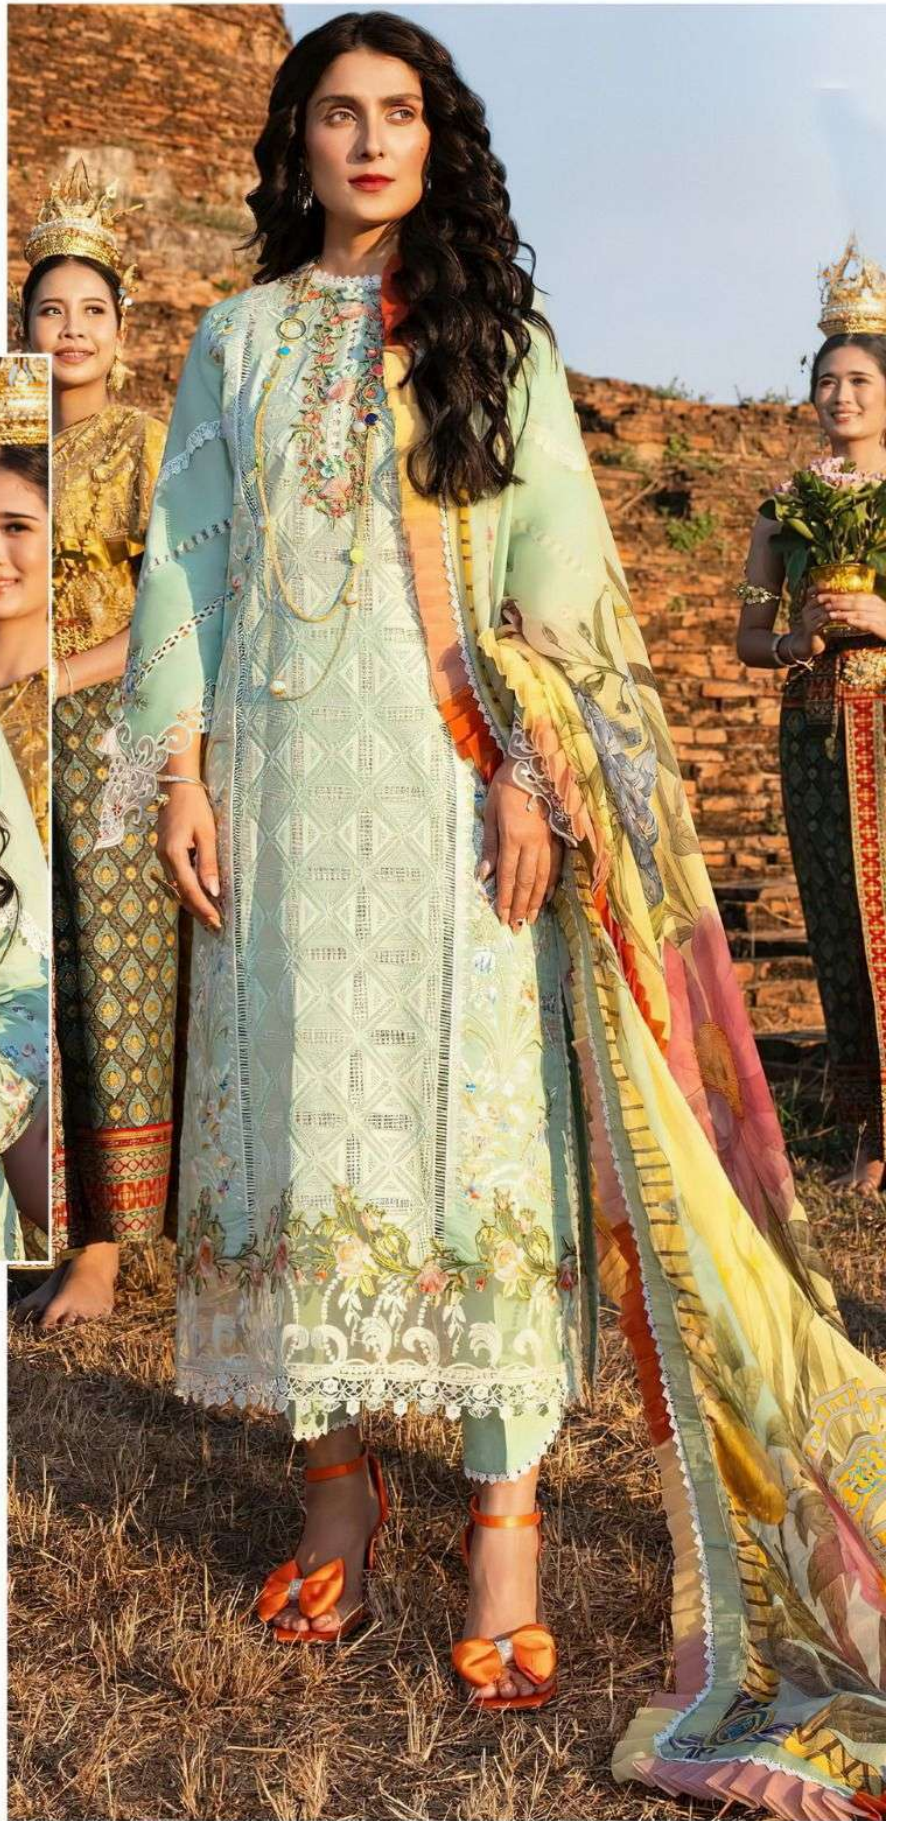

TOP

Cambric Cotton with
Heavy Embroidery Work

BOTTOM-INNER

Semi Lawn

DUPATTA

Tubby Silk with Print

ALK[®]
AL KHUSHBU[®]
MUSHQ
VOL-3

ALK D.No.5009

TOP

Cambric Cotton with
Heavy Embroidery Work

BOTTOM-INNER

Semi Lawn

DUPATTA

Tubby Silk with Print

ALK[®]
AL KHUSHBU[®]
MUSHQ
VOL-3

ALK D.No.5007

TOP

Cambric Cotton with
Heavy Embroidery Work

BOTTOM-INNER

Semi Lawn

DUPATTA

Tubby Silk with Print

ALK[®]
AL KHUSHBU[®]
MUSHQ
VOL-3

ALK D.No.5006

TOP

Cambric Cotton with
Heavy Embroidery Work

BOTTOM-INNER

Semi Lawn

DUPATTA

Tubby Silk with Print

ALK[®]
AL KHUSHBU[®]
MUSHQ
VOL-3

ALK D.No.5008