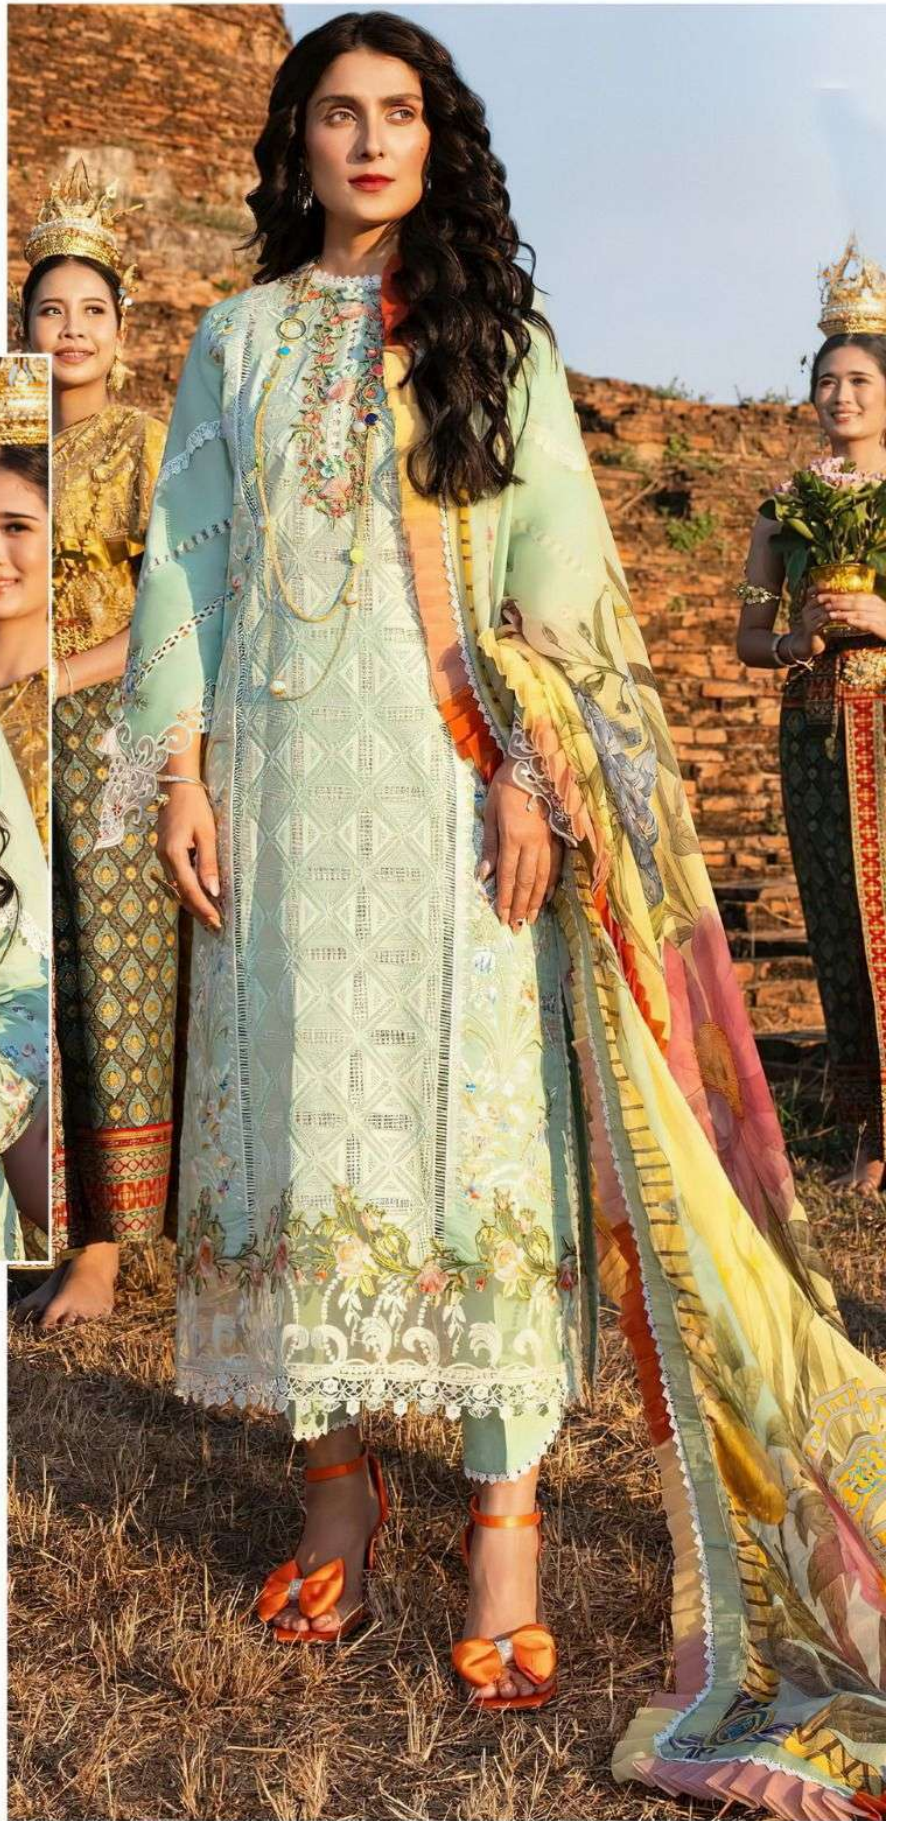

A woman with dark, wavy hair is the central figure, wearing a light yellow, long-sleeved dress with intricate floral embroidery. She holds a large bouquet of white and pink flowers. The background is filled with more floral arrangements, creating a soft, bokeh effect. The overall mood is elegant and celebratory.

ALK<sup>®</sup>

AL KHUSHBU<sup>®</sup>

MUSHQ  
VOL-3

A woman with dark, wavy hair is the central figure, looking slightly to her right. She wears a light yellow, long-sleeved dress with intricate floral embroidery in shades of blue, green, and pink. The dress features a high collar and a decorative neckline. She is holding a large bouquet of flowers, including white and pink chrysanthemums, with both hands. Her accessories include a pearl necklace, a pearl earring, and a ring. The background is filled with various floral arrangements, some wrapped in white paper and others in purple and blue tulle. The overall lighting is soft and warm, creating a romantic and elegant atmosphere.

Semi Lawn

**DUPATTA**

Tubby Silk with Print

**ALK**<sup>®</sup>  
**AL KHUSHBU**<sup>®</sup>  
**MUSHQ**  
VOL-3

**ALK D.No.5009**

**TOP**

Cambric Cotton with  
Heavy Embroidery Work

**BOTTOM-INNER**

Semi Lawn

**DUPATTA**

Tubby Silk with Print

**ALK**<sup>®</sup>  
**AL KHUSHBU**<sup>®</sup>  
**MUSHQ**  
VOL-3

**ALK D.No.5007**

**TOP**

Cambric Cotton with  
Heavy Embroidery Work

**BOTTOM-INNER**