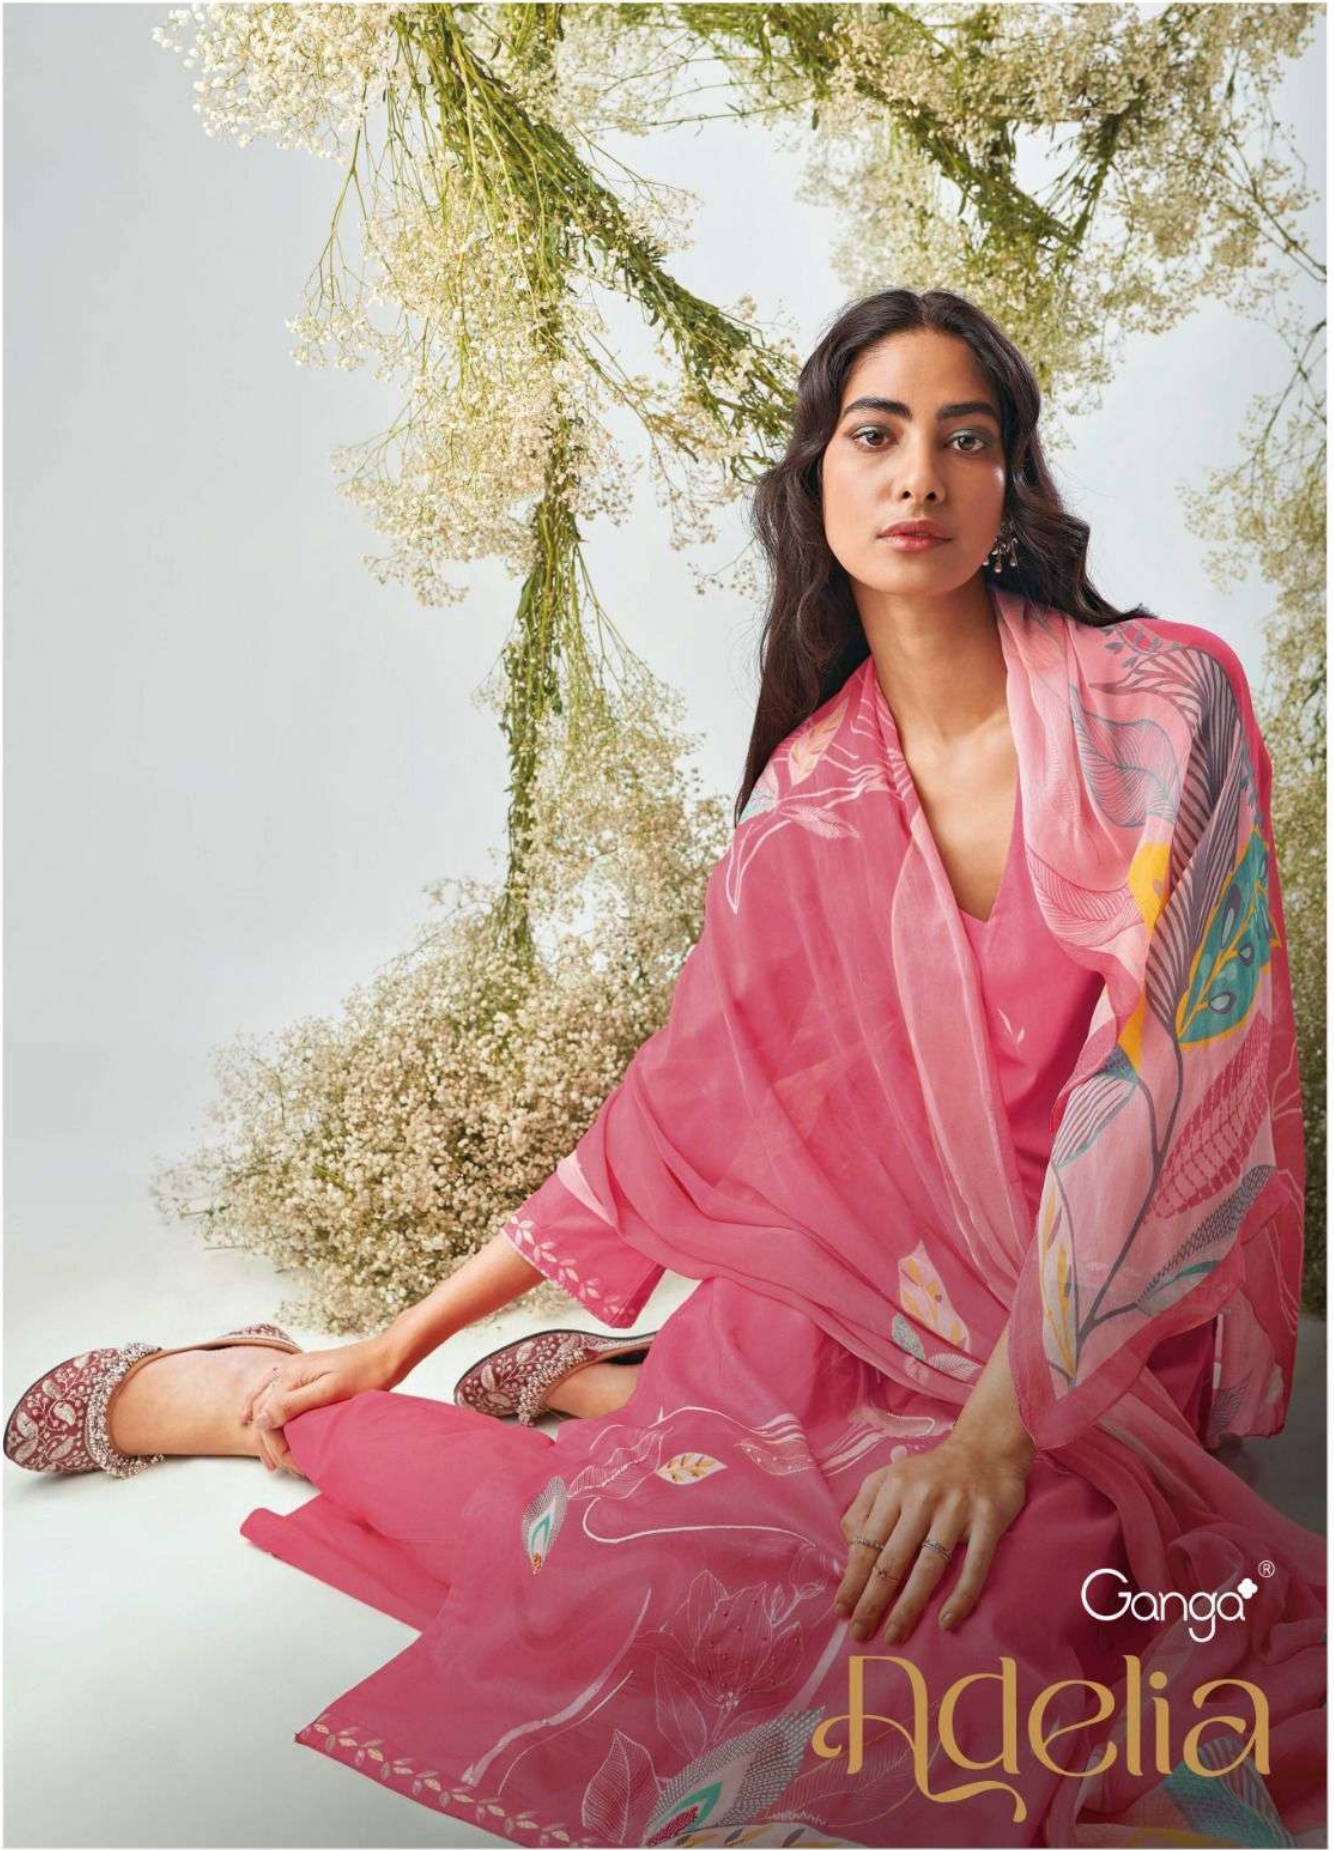

Ganga®

Adelia

Ganga®

Adelia

Ganga®

C1444

Ganga®

C1445

Ganga®

PRODUCT NAME	ADELIA
D.NO.	C1444 TO C1449
DESCRIPTION	TOP PREMIUM COTTON PRINTED WITH HAND WORK AND PRINTED BORDER ON DAMAN BOTTOM PREMIUM COTTON SOLID COLOR DUPATTA PURE CHIFFON PRINTED
HSN CODE	520851
WHOLESALE PRICE	1675/- EACH+GST(EXTRA)