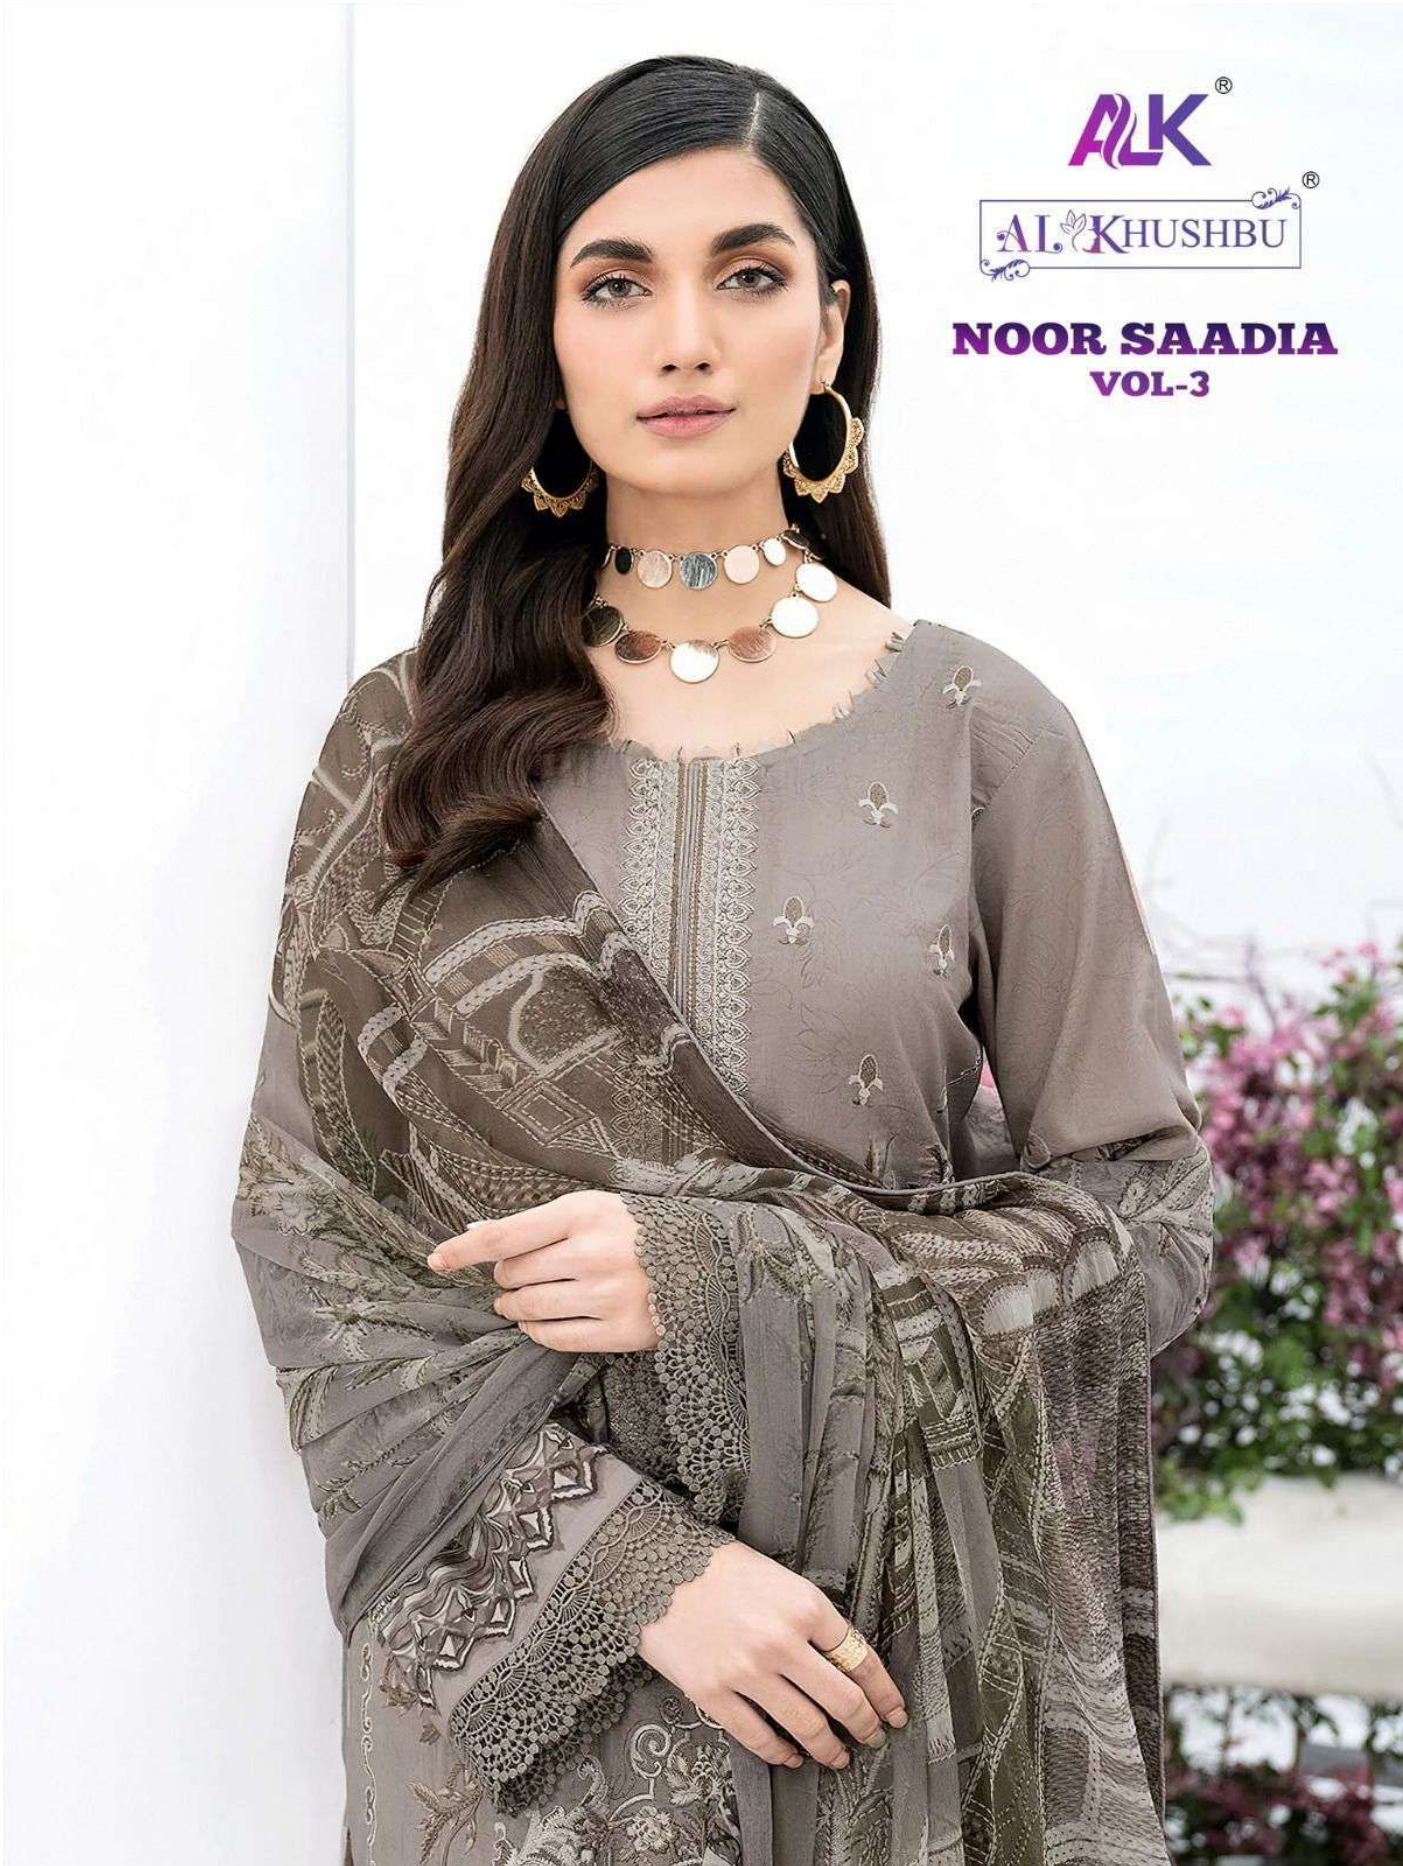

ALK®

AL KHUSHBU®

NOOR SAADIA
VOL-3