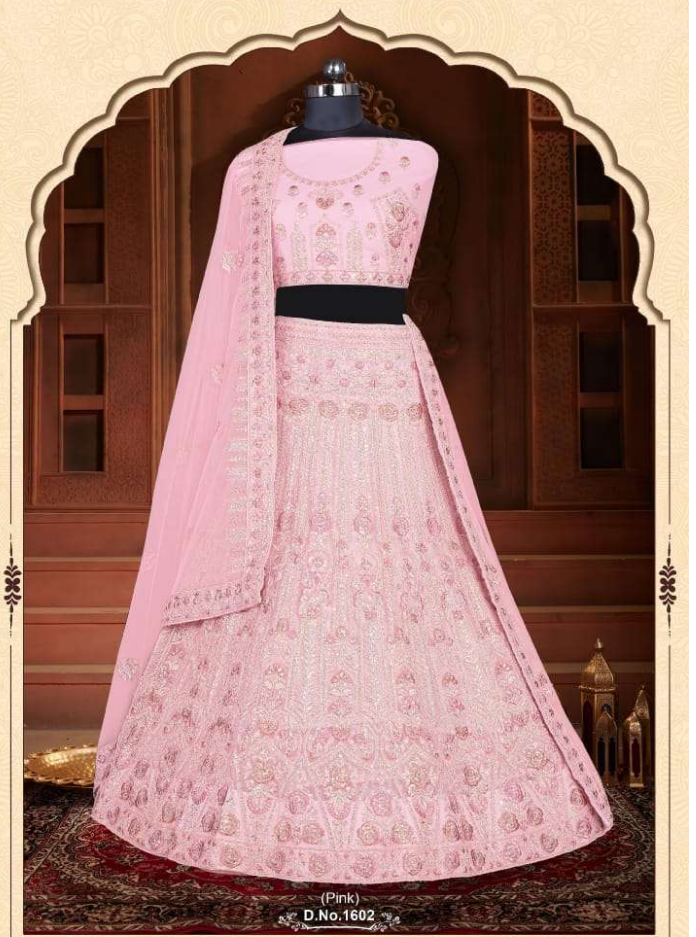

(Pink)

D.No.1602