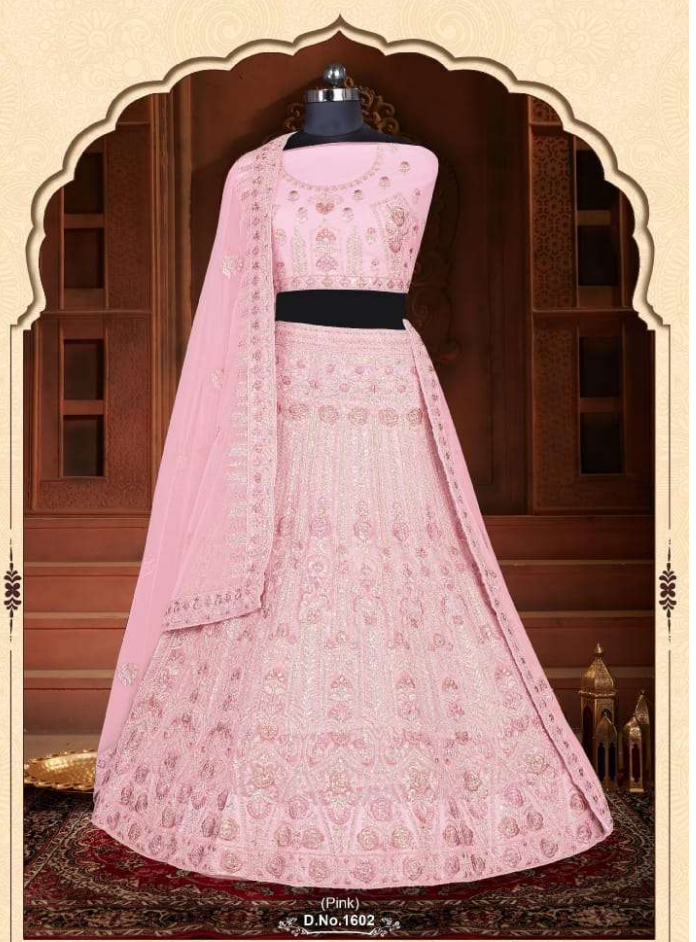

(Pink)

D.No.1602