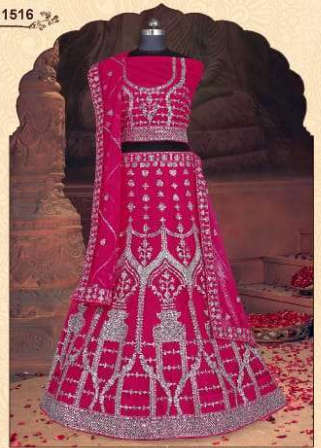

PAL
FASHION

D.No. 1516

(Wine) Net Lehenga and Blouse With Net Duppata

D.No.1516

(Maroon)

(Pink)

(Teal)