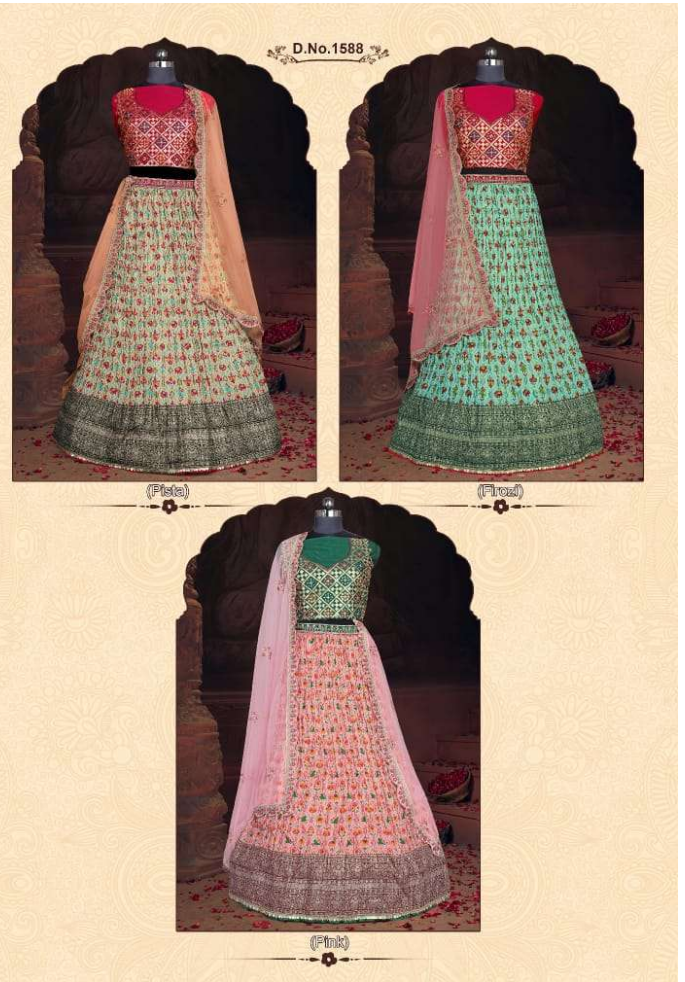

D.No.1588

(Fnt)

(Fnt)

(Bck)