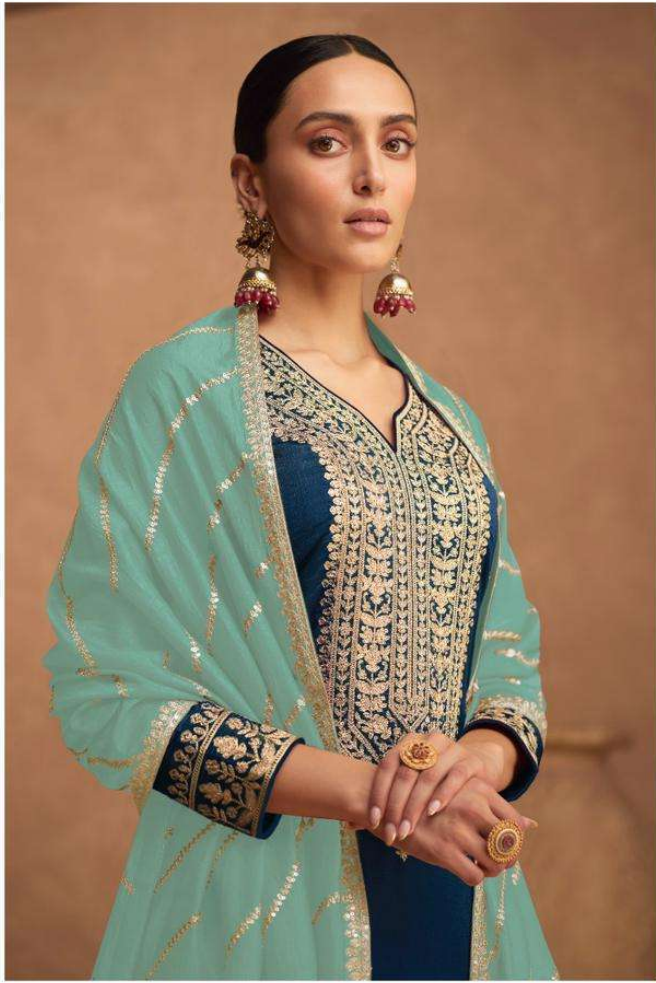

A | AASHIRWAD[®]
CREATION

GULKAND[®]
A brand by Aashirwad.

Kesariya
COLORS

A | AASHIRWAD[®]
CREATION

GULKAND[®]
A brand by Aashirwad

Kesariya
COLORS

9618

AASHIRWAD®
CREATION