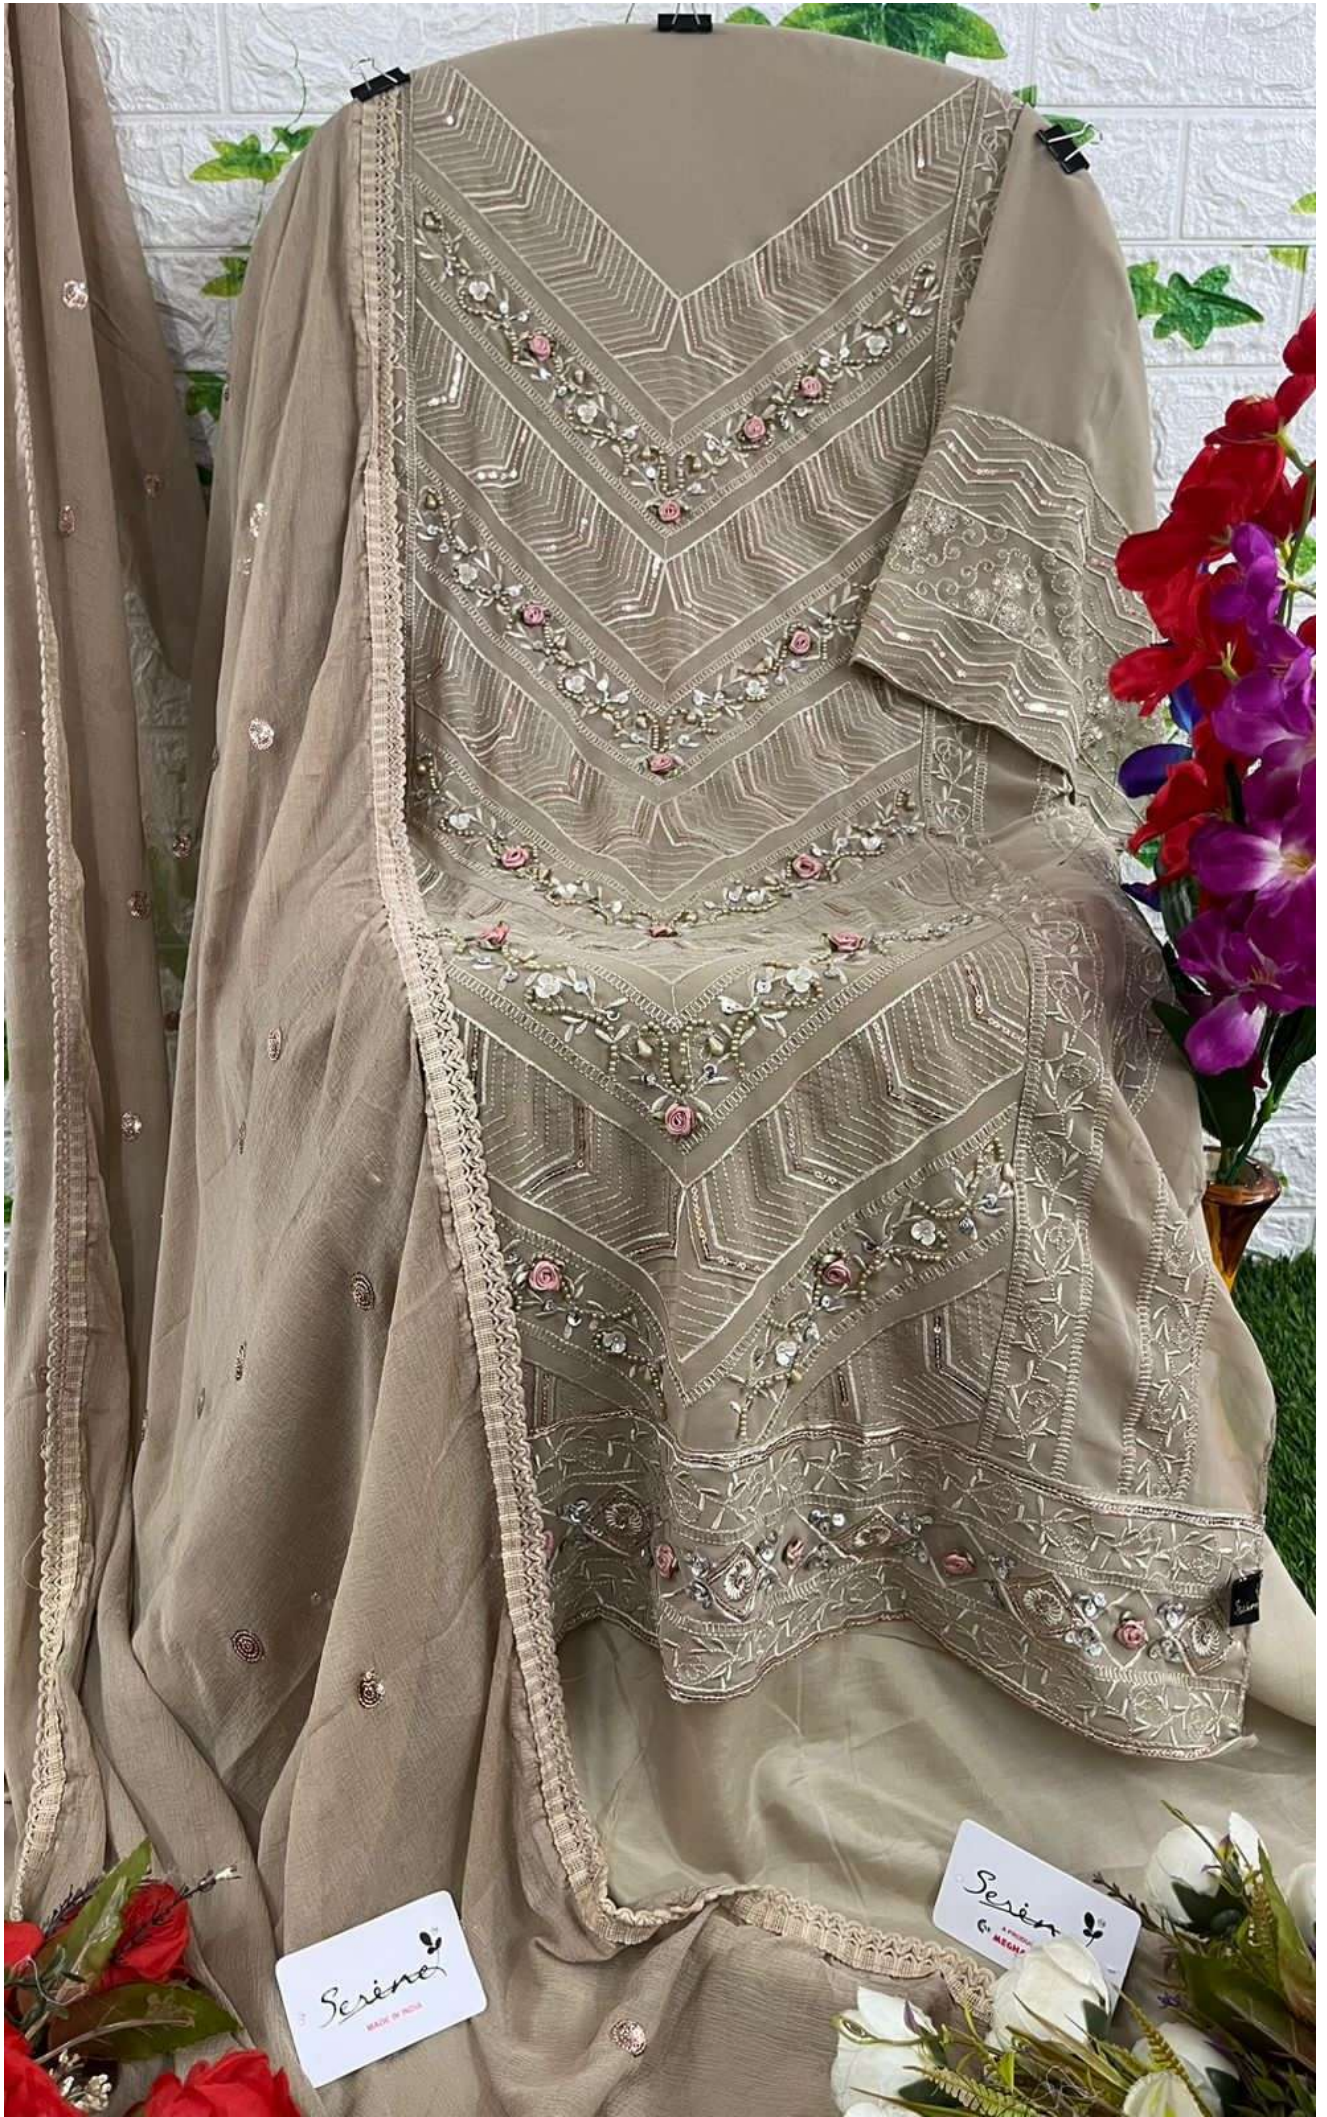

Serena
MADE IN POLSKA

Serena
A FINE
REGINA