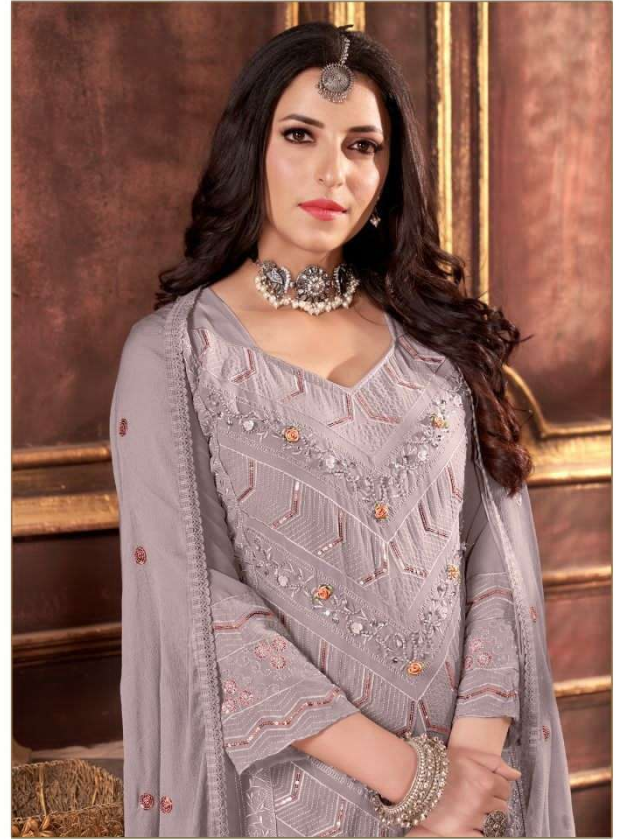

*Serena*<sup>®</sup>  
Pakistani Suit  
A BRAND BY  MEGHA EXPORT  
**S - 143 C**

TOP - FOX GERGETTE HEAVY EMBROIDERED  
WITH KATLI WORK  
BOTTOM - INNER/ HEVEY SHANTUN  
DUPATTA - NAZNEEN HEAVY EMBROIDERED  
FOUR SIDE LACE

*Serena*<sup>®</sup>  
Pakistani Suit  
A BRAND BY  MEGHA EXPORT  
**S - 143 A**

TOP - FOX GERGETTE HEAVY EMBROIDERED  
WITH KATLI WORK  
BOTTOM - INNER/ HEVEY SHANTUN  
DUPATTA - NAZNEEN HEAVY EMBROIDERED  
FOUR SIDE LACE

*Serena*<sup>®</sup>  
Pakistani Suit

A BRAND BY  MEGHA EXPORT

**S - 143 B**

TOP - FOX GERGETTE HEAVY EMBROIDERED  
WITH KATLI WORK  
BOTTOM - INNER/ HEVEY SHANTUN  
DUPATTA - NAZNEEN HEAVY EMBROIDERED  
FOUR SIDE LACE