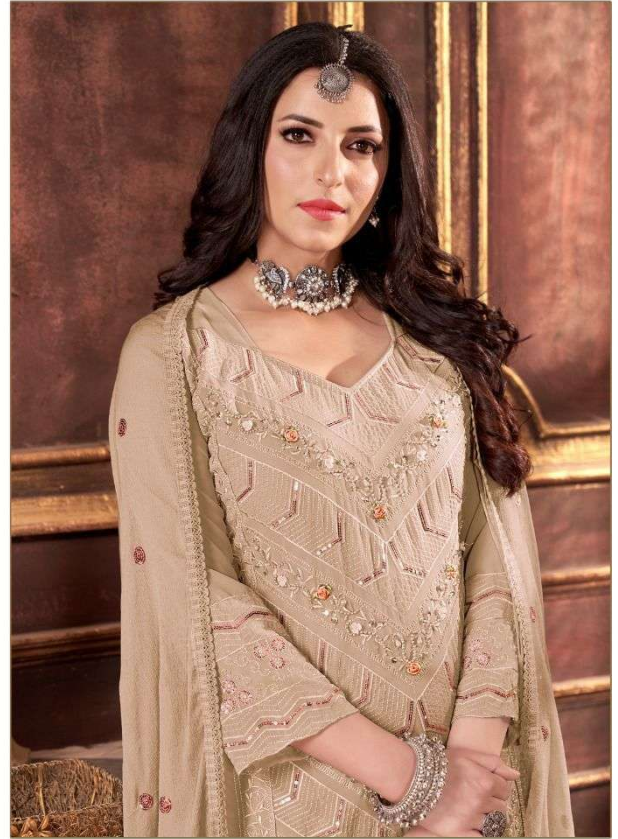

Serena®
Pakistani Suit
A BRAND BY MEGHA EXPORT
S - 143 D