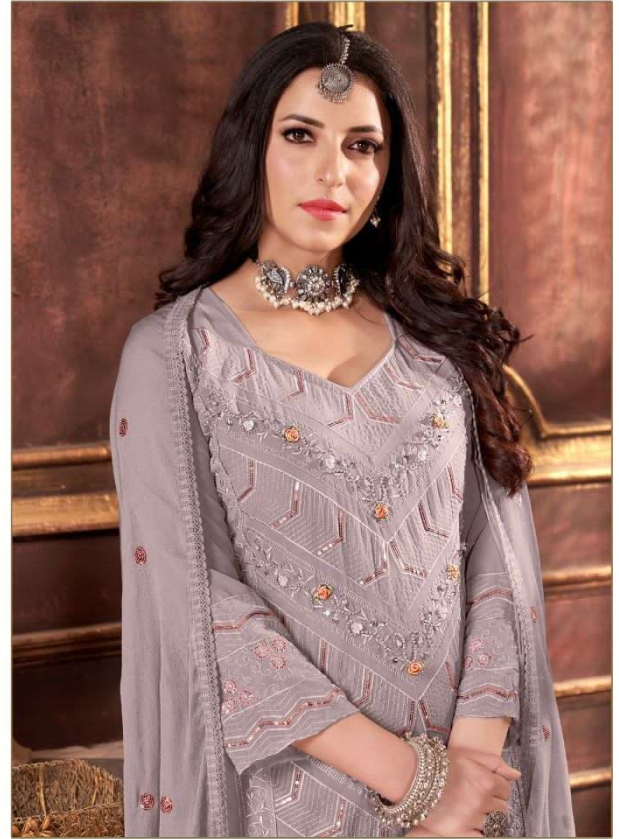

Serena®
Pakistani Suit

A BRAND BY MEGHA EXPORT

S - 143 A