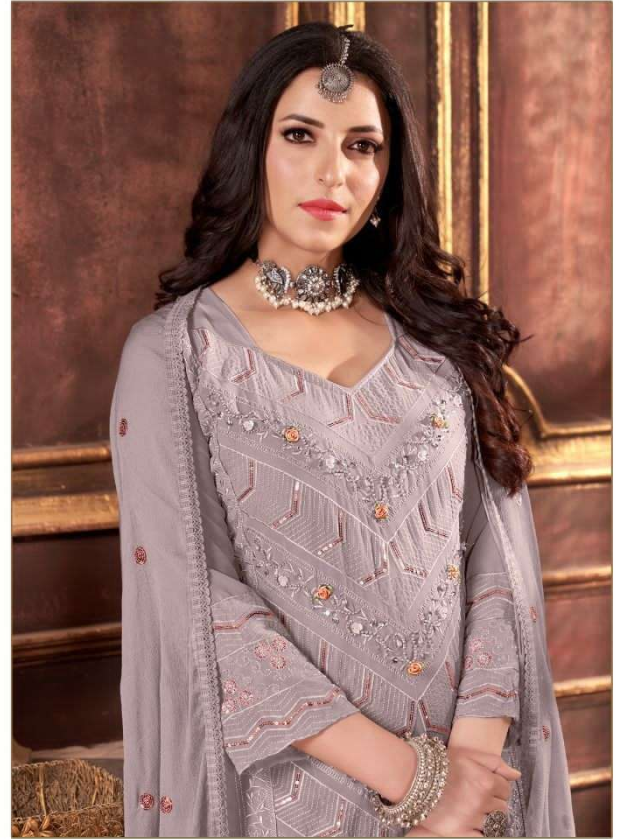

Serena[®]
Pakistani Suit
A BRAND BY  MEGHA EXPORT
S - 143 C

TOP - FOX GERGETTE HEAVY EMBROIDERED
WITH KATLI WORK
BOTTOM - INNER/ HEVEY SHANTUN
DUPATTA - NAZNEEN HEAVY EMBROIDERED
FOUR SIDE LACE

Serena[®]
Pakistani Suit
A BRAND BY  MEGHA EXPORT
S - 143 A

TOP - FOX GERGETTE HEAVY EMBROIDERED
WITH KATLI WORK
BOTTOM - INNER/ HEVEY SHANTUN
DUPATTA - NAZNEEN HEAVY EMBROIDERED
FOUR SIDE LACE

Serena[®]
Pakistani Suit

A BRAND BY  MEGHA EXPORT

S - 143 B

TOP - FOX GERGETTE HEAVY EMBROIDERED
WITH KATLI WORK
BOTTOM - INNER/ HEVEY SHANTUN
DUPATTA - NAZNEEN HEAVY EMBROIDERED
FOUR SIDE LACE

Serena[®]
Pakistani Suit

A BRAND BY  MEGHA EXPORT

S - 143 C

TOP - FOX GERGETTE HEAVY EMBROIDERED
WITH KATLI WORK
BOTTOM - INNER/ HEVEY SHANTUN
DUPATTA - NAZNEEN HEAVY EMBROIDERED
FOUR SIDE LACE

Serena[®]
Pakistani Suit