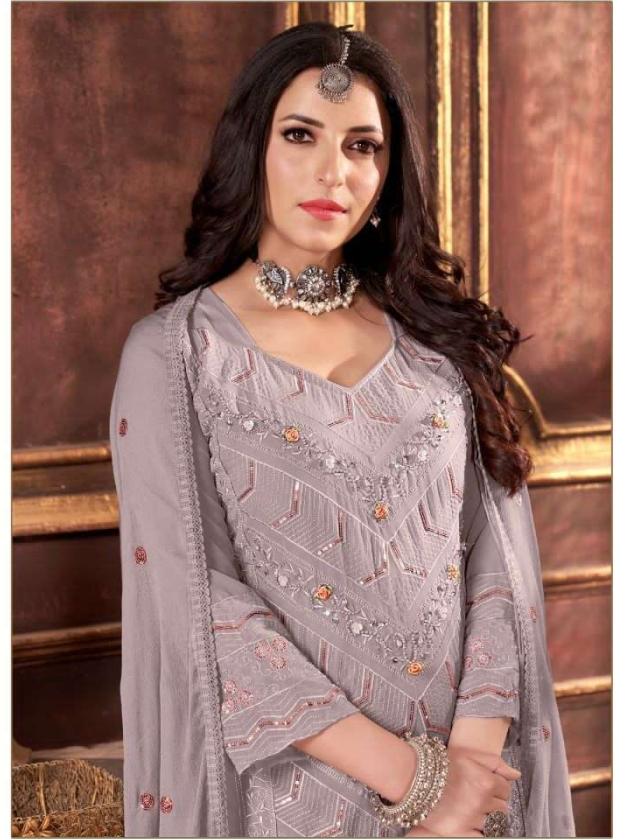

Serena®
Pakistani Suit
A BRAND BY MEGHA EXPORT
S - 143 A