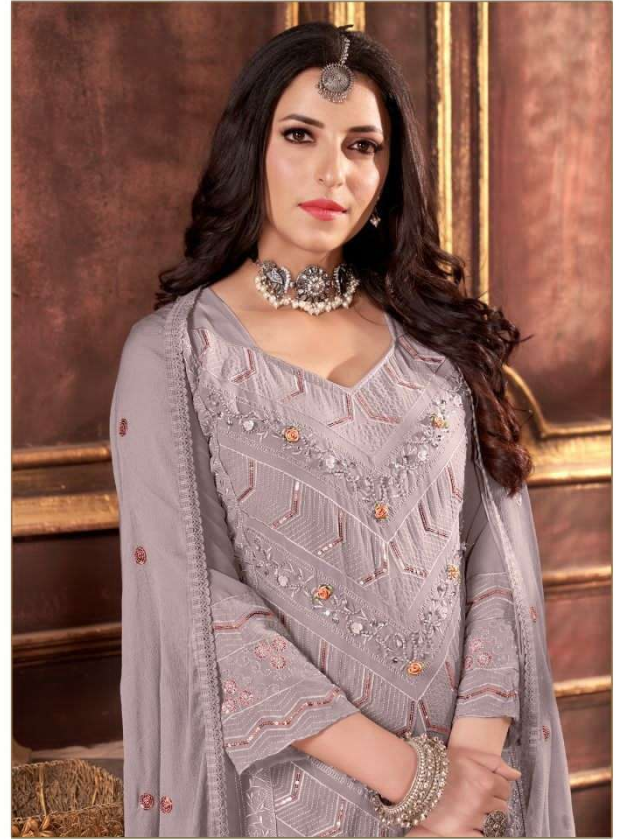

Serena[®]
Pakistani Suit
A BRAND BY  MEGHA EXPORT
S - 143 C

TOP - FOX GERGETTE HEAVY EMBROIDERED
WITH KATLI WORK
BOTTOM - INNER/ HEVEY SHANTUN
DUPATTA - NAZNEEN HEAVY EMBROIDERED
FOUR SIDE LACE

Serena[®]
Pakistani Suit
A BRAND BY MEGHA EXPORT
S - 143 A

TOP - FOX GERGETTE HEAVY EMBROIDERED
WITH KATLI WORK
BOTTOM - INNER/ HEVEY SHANTUN
DUPATTA - NAZNEEN HEAVY EMBROIDERED
FOUR SIDE LACE

Serena[®]
Pakistani Suit

A BRAND BY  MEGHA EXPORT

S - 143 B

TOP - FOX GERGETTE HEAVY EMBROIDERED
WITH KATLI WORK
BOTTOM - INNER/ HEVEY SHANTUN
DUPATTA - NAZNEEN HEAVY EMBROIDERED
FOUR SIDE LACE

Serena[®]
Pakistani Suit
A BRAND BY  MEGHA EXPORT
S - 143 C

TOP - FOX GERGETTE HEAVY EMBROIDERED
WITH KATLI WORK
BOTTOM - INNER/ HEVEY SHANTUN
DUPATTA - NAZNEEN HEAVY EMBROIDERED
FOUR SIDE LACE

Serena[®]
Pakistani Suit
A BRAND BY  MEGHA EXPORT
S - 143 D