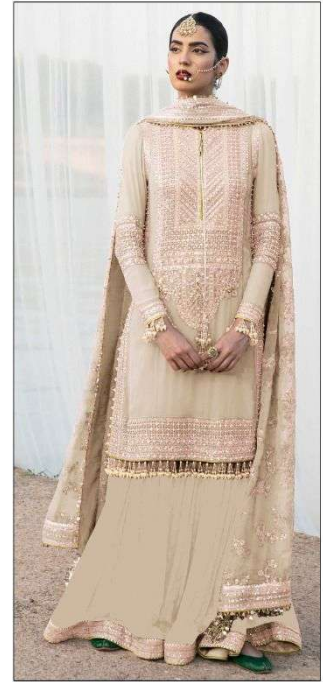

TOP - FOX GEORGETTE EMBROIDERD  
WITH HAND WORK  
BOTTOM- HEAVY SANTOON WITH LACE WORK  
INNER - HEAVY SANTOON  
DUPATTA - NAZNEEN HEAVY EMBROIDERED  
WITH FOUR SIDE LACE WORK

S - 98 A

S - 98 B

S - 98 C

S - 98 D