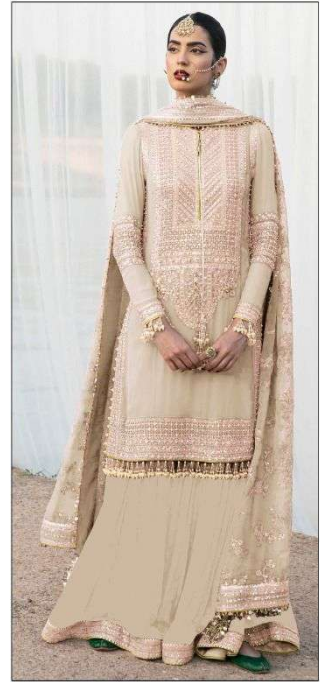

TOP - FOX GEORGETTE EMBROIDERD
WITH HAND WORK
BOTTOM- HEAVY SANTOON WITH LACE WORK
INNER - HEAVY SANTOON
DUPATTA - NAZNEEN HEAVY EMBROIDERED
WITH FOUR SIDE LACE WORK

S - 98 D