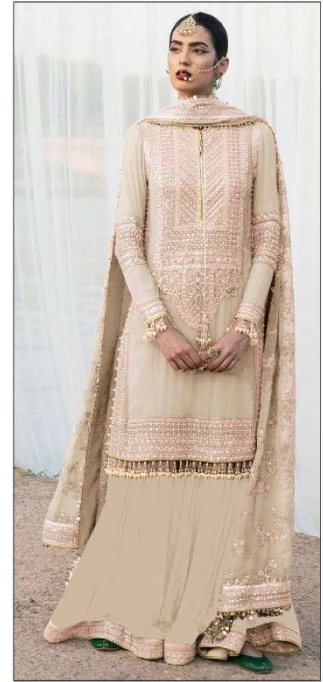

TOP - FOX GEORGETTE EMBROIDERD
WITH HAND WORK
BOTTOM- HEAVY SANTOON WITH LACE WORK
INNER - HEAVY SANTOON
DUPATTA - NAZNEEN HEAVY EMBROIDERED
WITH FOUR SIDE LACE WORK

S - 98 D