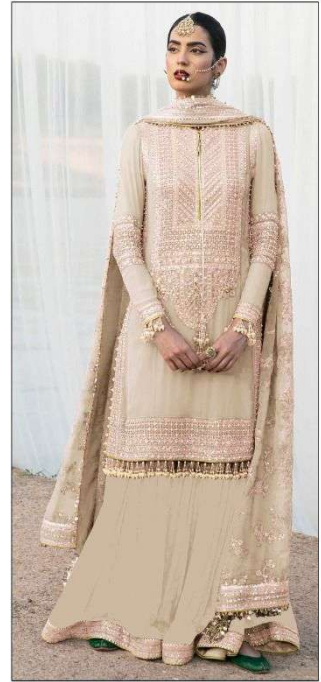

TOP - FOX GEORGETTE EMBROIDERD  
WITH HAND WORK  
BOTTOM- HEAVY SANTOON WITH LACE WORK  
INNER - HEAVY SANTOON  
DUPATTA - NAZNEEN HEAVY EMBROIDERED  
WITH FOUR SIDE LACE WORK

S - 98 A

S - 98 B

S - 98 C

S - 98 D