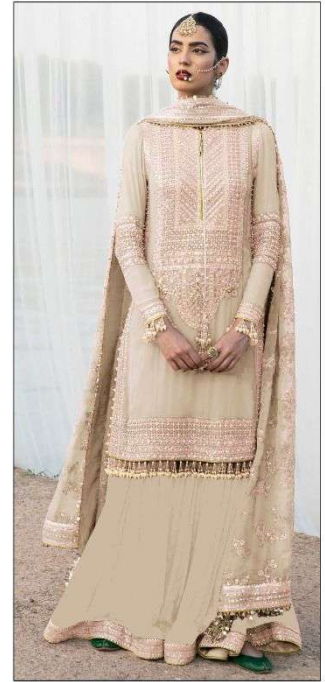

TOP - FOX GEORGETTE EMBROIDERD  
WITH HAND WORK  
BOTTOM- HEAVY SANTOON WITH LACE WORK  
INNER - HEAVY SANTOON  
DUPATTA - NAZNEEN HEAVY EMBROIDERED  
WITH FOUR SIDE LACE WORK

S - 98 A

S - 98 B

S - 98 C

S - 98 D