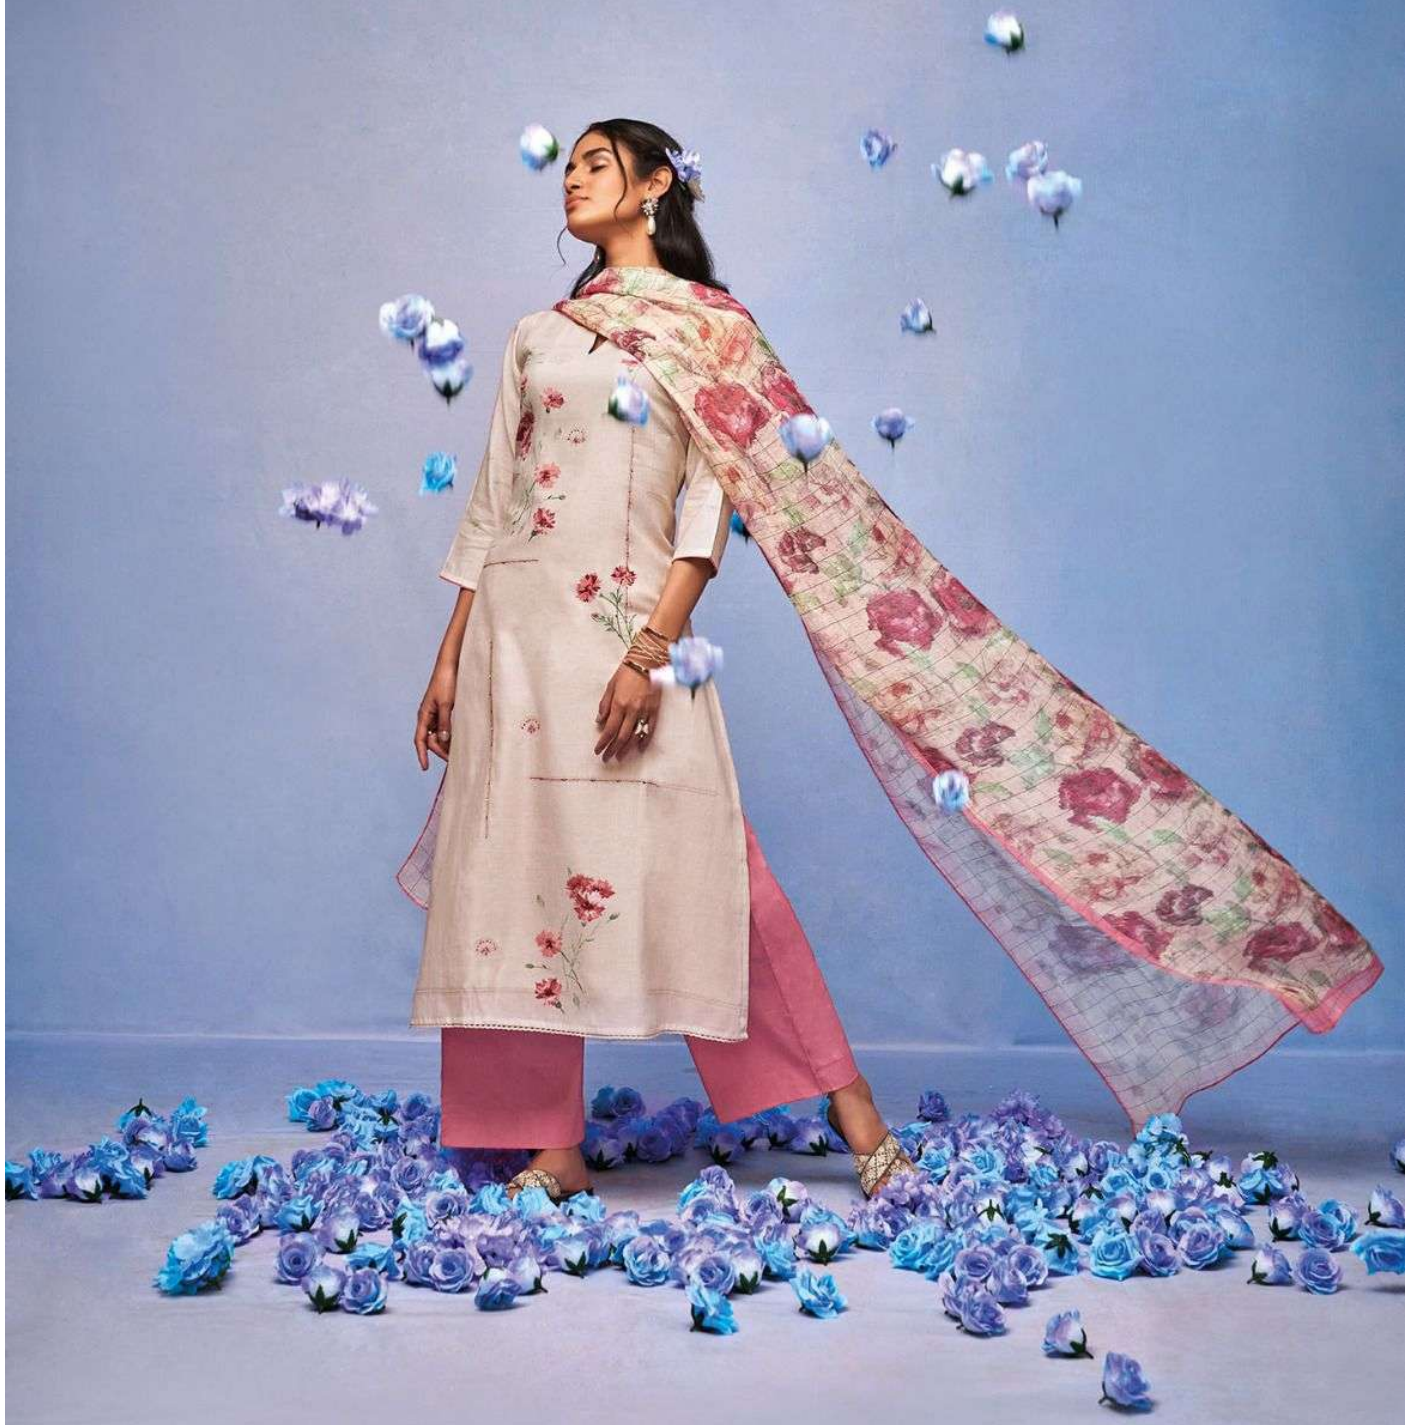

Ganga™

Gulmohar