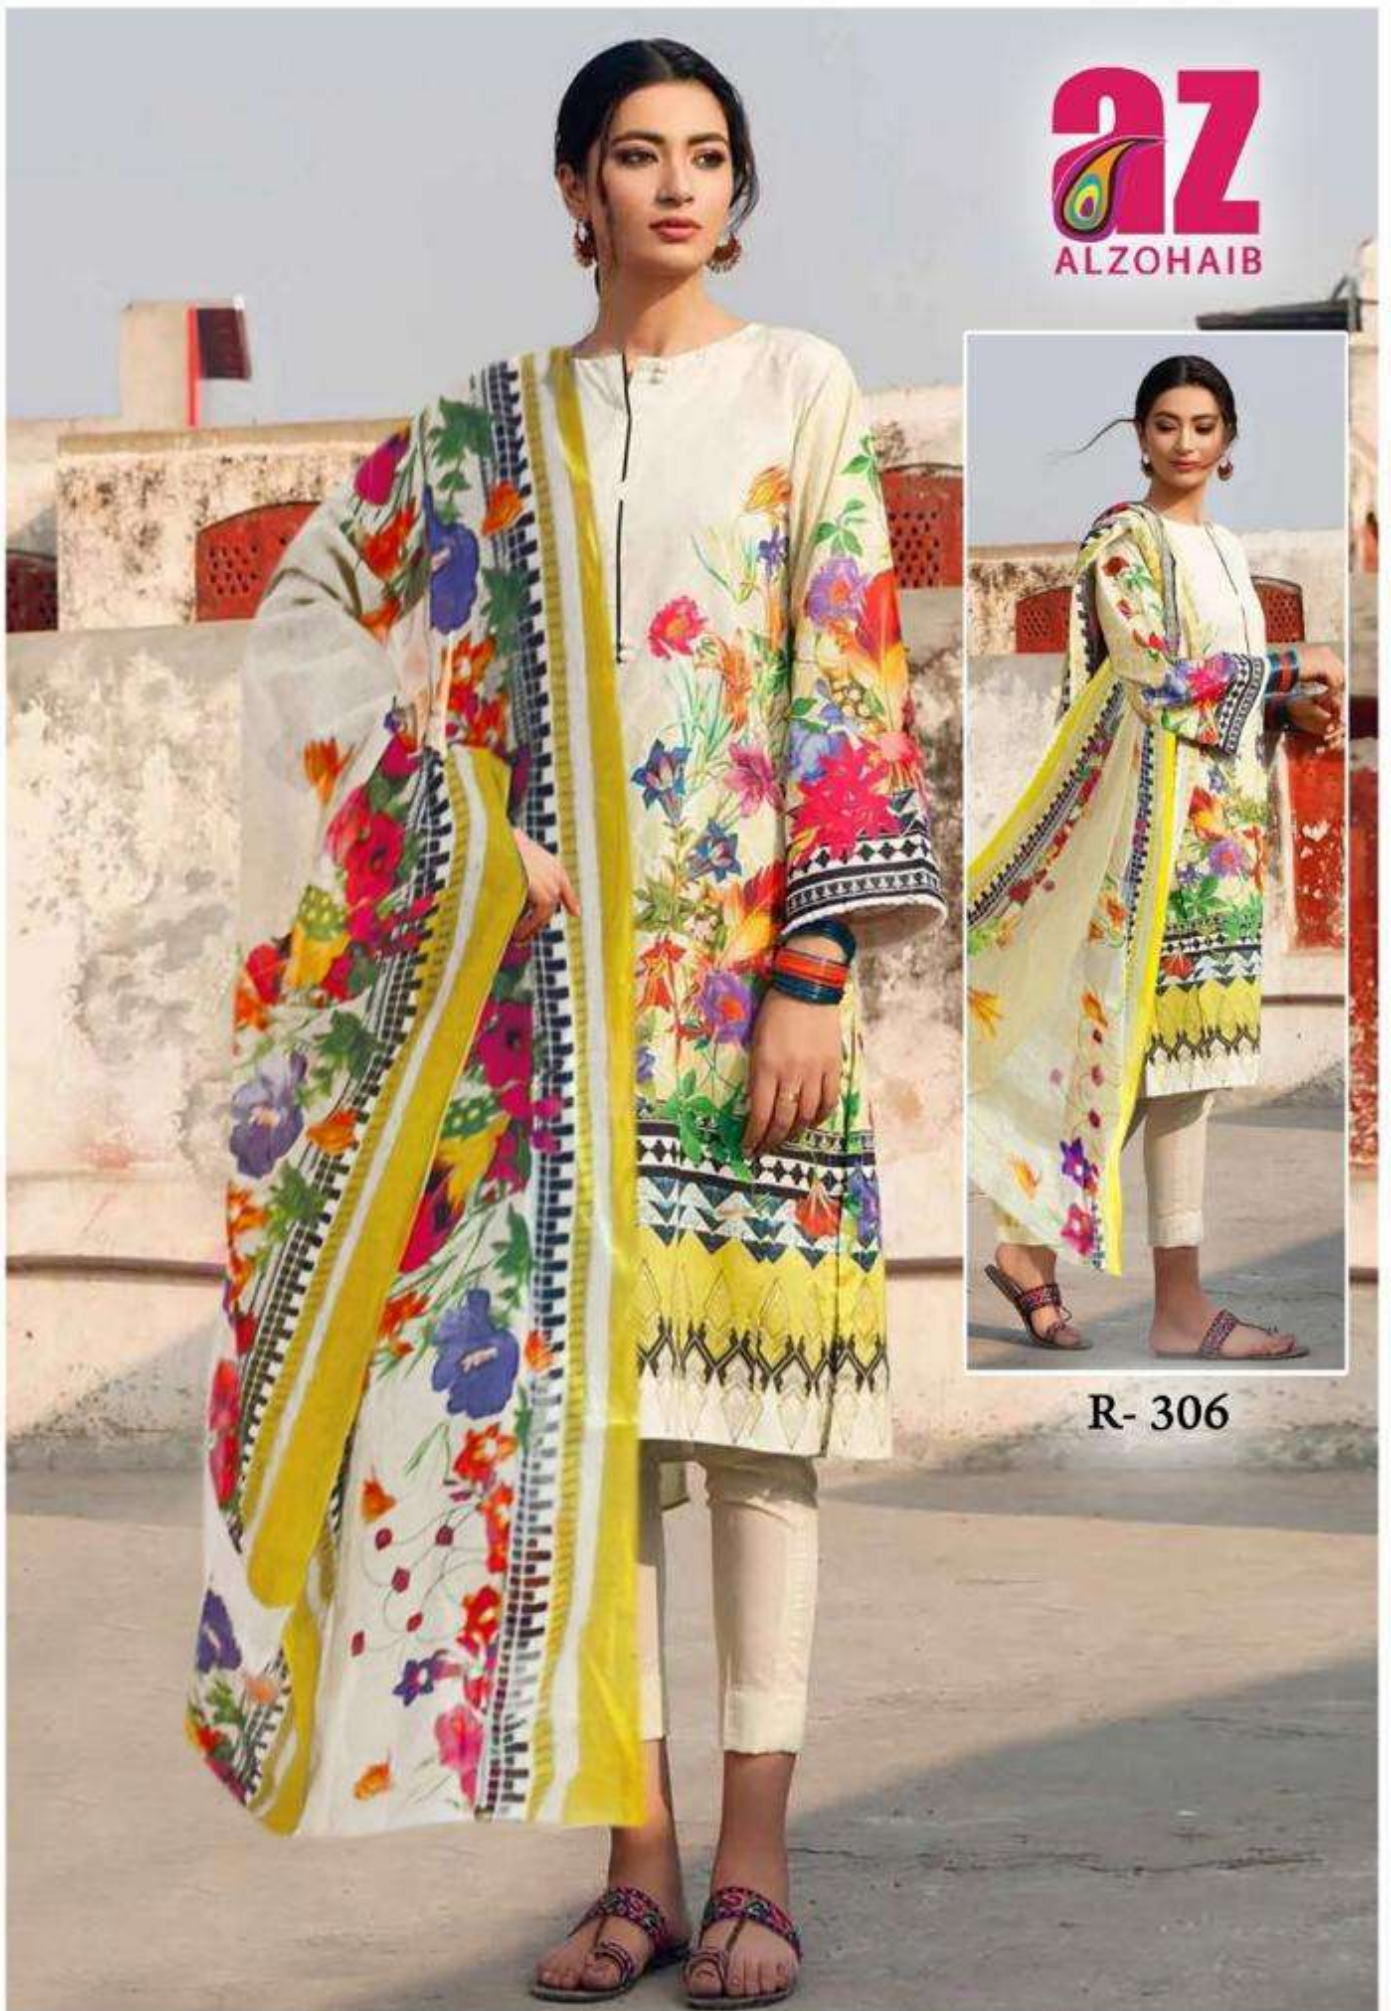

The logo for AZ ALZOHAIIB features the letters 'AZ' in a bold, pink font. A colorful, stylized feather or leaf graphic is integrated into the letter 'A'. Below the 'AZ' is the brand name 'ALZOHAIIB' in a smaller, pink, sans-serif font.

AZ
ALZOHAIIB

ROOHI || **रूही**

Pure Lawn Cotton Print. Vol. 3

The logo for AZ ALZOHAIIB features the letters 'AZ' in a bold, pink font. A stylized, multi-colored feather or leaf-like graphic is positioned to the left of the 'Z'. Below the 'AZ' text, the word 'ALZOHAIIB' is written in a smaller, pink, sans-serif font.

AZ
ALZOHAIIB

ROOHI || **रूही**

Pure Lawn Cotton Print. Vol. 3

az
ALZOHAIIB

R- 303

az
ALZHAIB

az
ALZOHAIB

R- 306