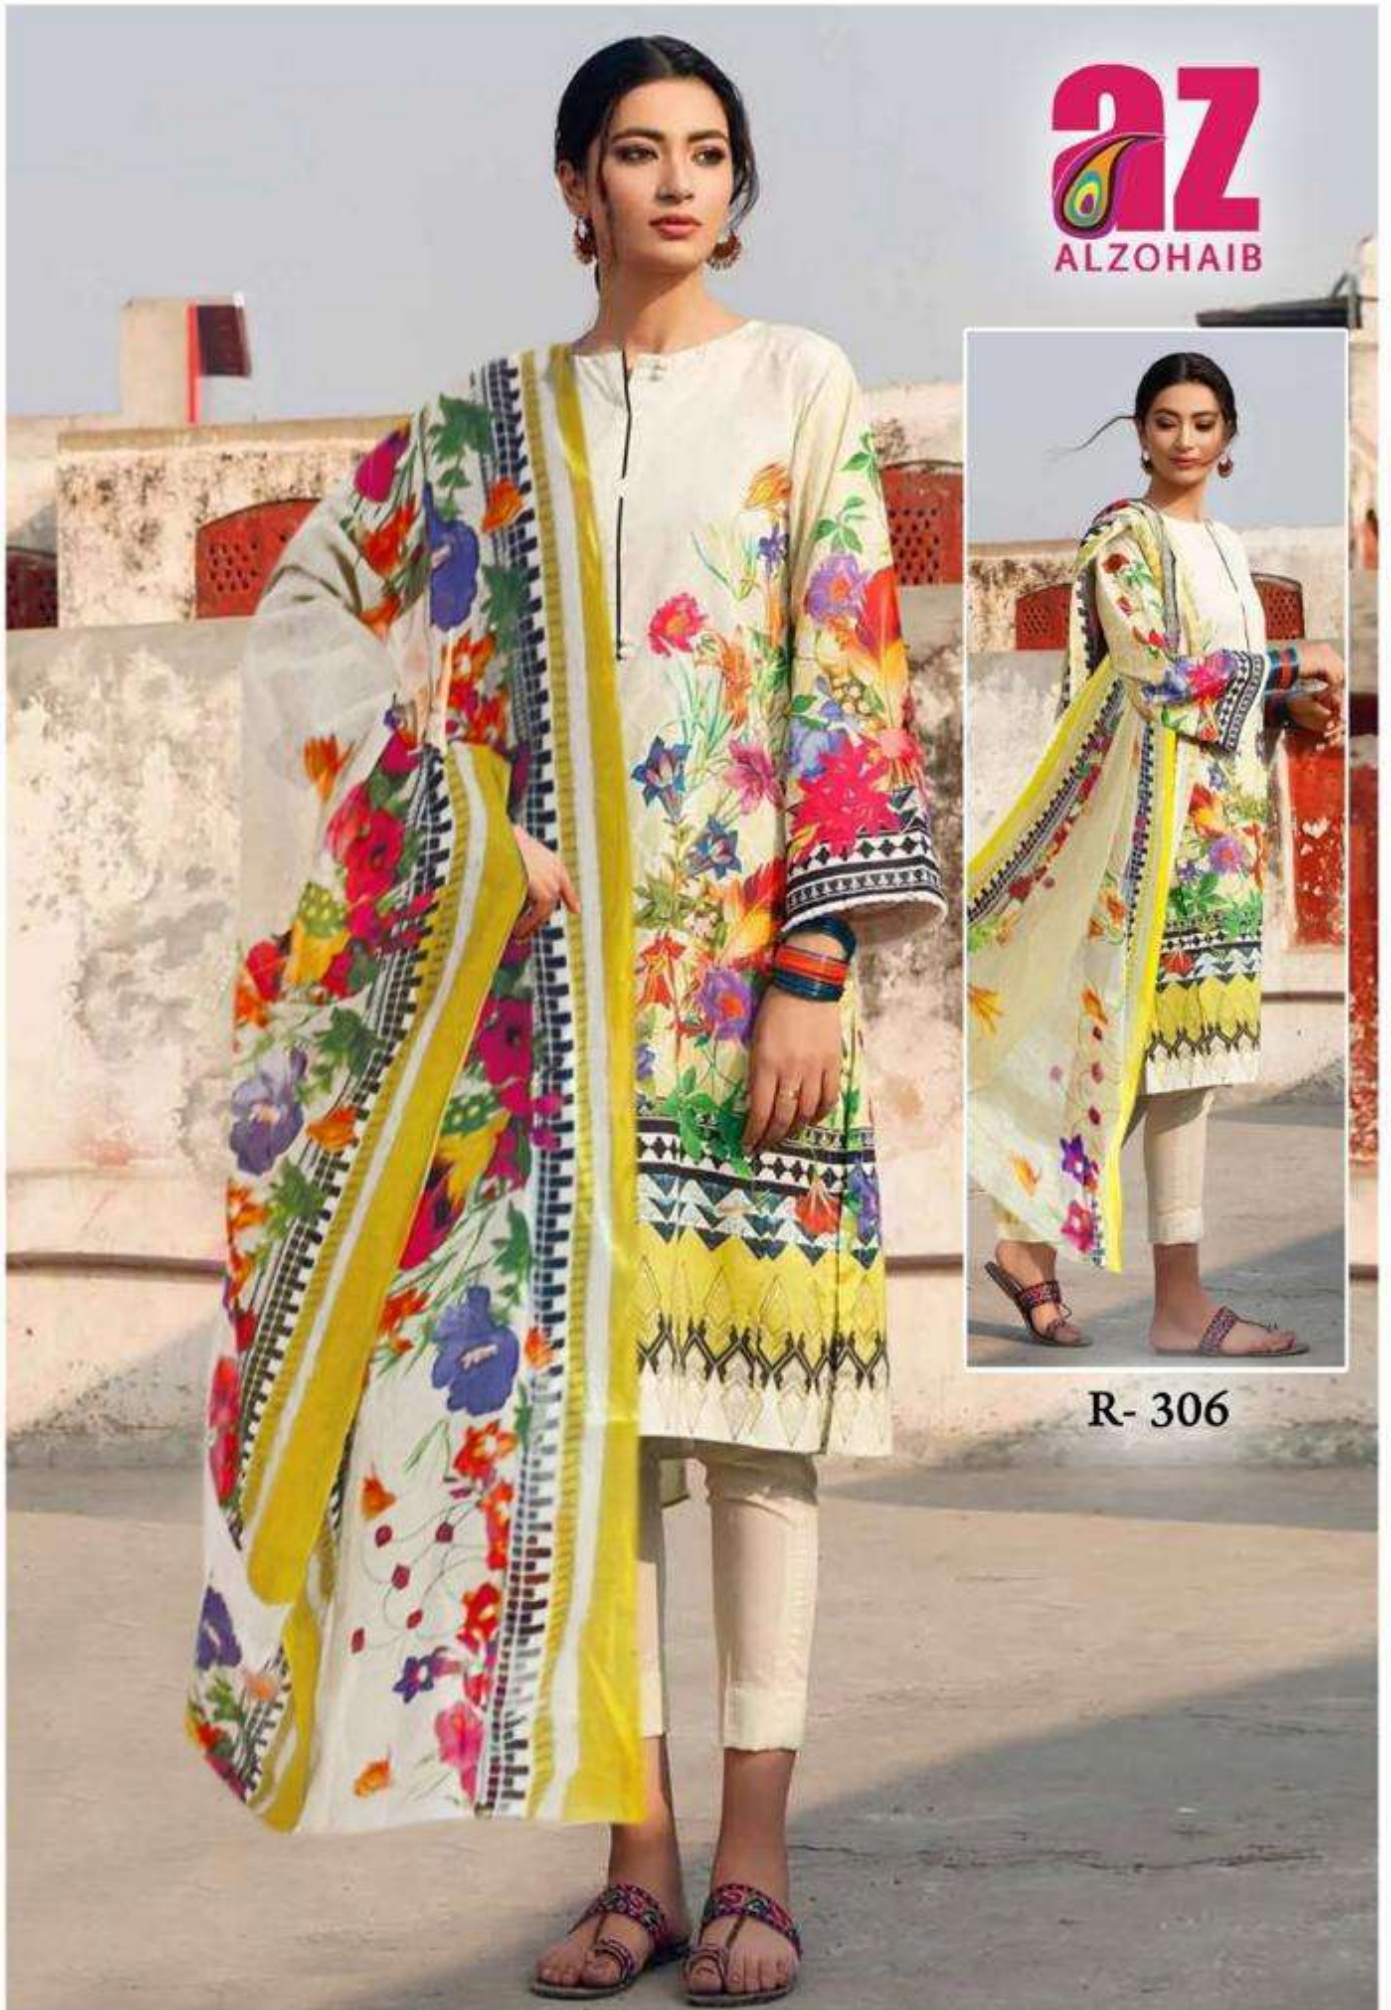

The logo for AZ ALZOHAIIB features the letters 'AZ' in a bold, pink font. A colorful, stylized feather or leaf graphic is integrated into the letter 'A'. Below the 'AZ' is the brand name 'ALZOHAIIB' in a smaller, pink, sans-serif font.

**AZ**  
ALZOHAIIB

**ROOHI** || **रूही**

Pure Lawn Cotton Print. Vol. 3

The logo for AZ ALZOHAIIB features the letters 'AZ' in a bold, pink font. A colorful, multi-colored swoosh element is integrated into the letter 'A'. Below the 'AZ' text, the word 'ALZOHAIIB' is written in a smaller, pink, sans-serif font.

**AZ**  
ALZOHAIIB

**ROOHI** || **रूही**

**Pure Lawn Cotton Print. Vol. 3**

**az**  
ALZOHAIIB

R- 303

**az**  
ALZOHAIIB

**az**  
ALZOHAIIB

R- 306