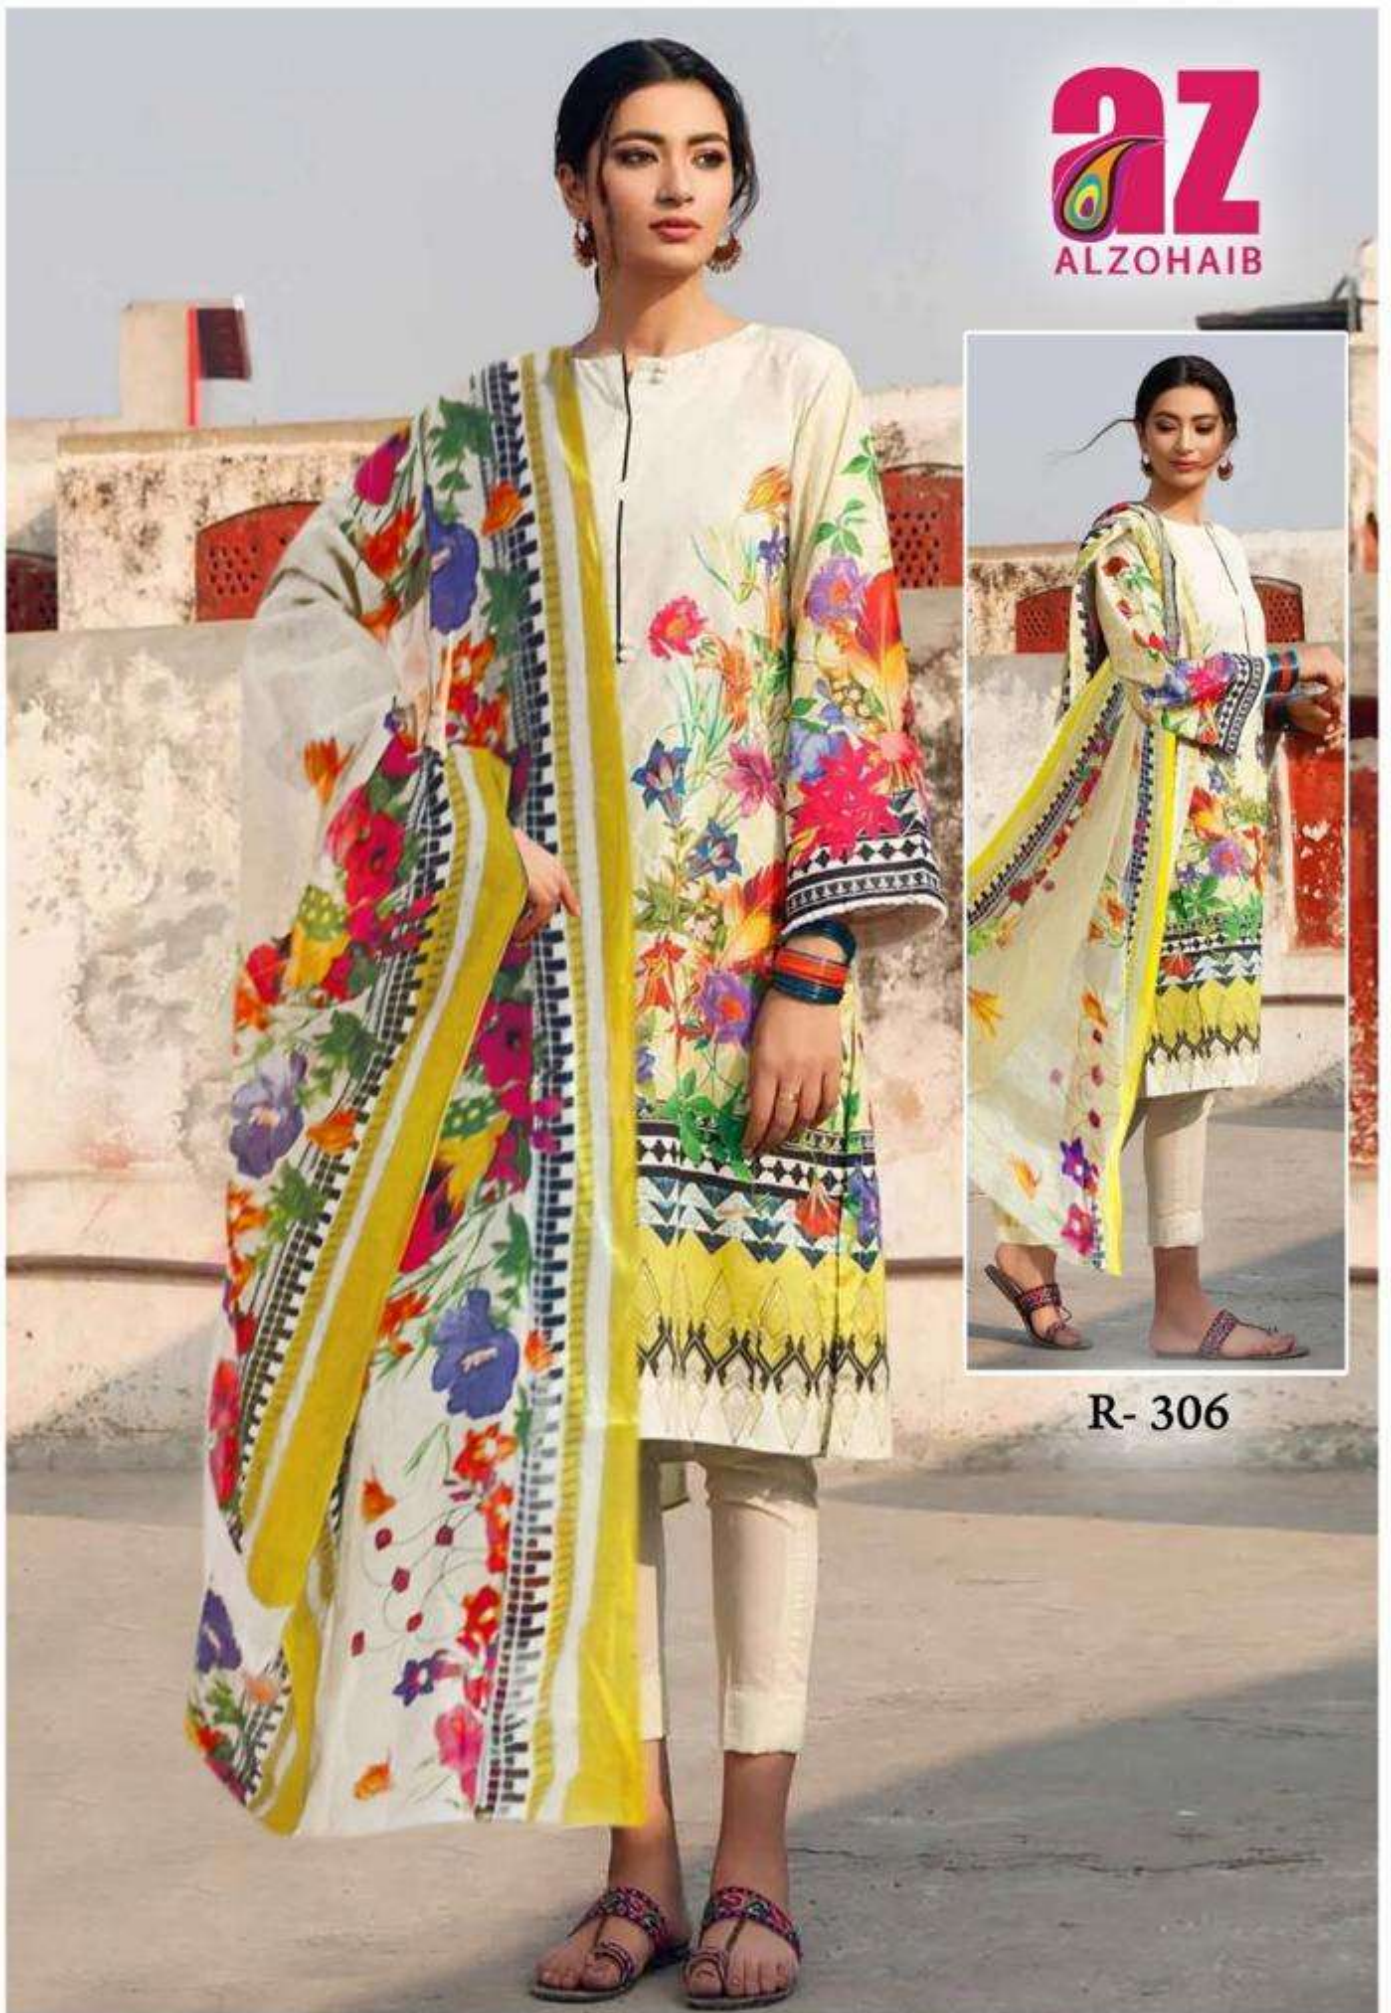

The logo for AZ ALZOHAIIB features the letters 'AZ' in a bold, pink font. A colorful, stylized feather or leaf graphic is integrated into the letter 'A'. Below the 'AZ' text, the name 'ALZOHAIIB' is written in a smaller, pink, sans-serif font.

**AZ**  
ALZOHAIIB

**ROOHI** || **रूही**

**Pure Lawn Cotton Print. Vol. 3**

The logo for AZ ALZOHAIIB features the letters 'AZ' in a bold, pink font. A stylized, multi-colored feather or leaf-like graphic is positioned to the left of the 'Z'. Below the 'AZ' text, the name 'ALZOHAIIB' is written in a smaller, pink, sans-serif font.

**AZ**  
ALZOHAIIB

**ROOHI** || **रूही**

Pure Lawn Cotton Print. Vol. 3

**az**  
ALZOHAIIB

R- 303

**az**  
ALZHAIB

**az**  
ALZOHAIB

R- 306