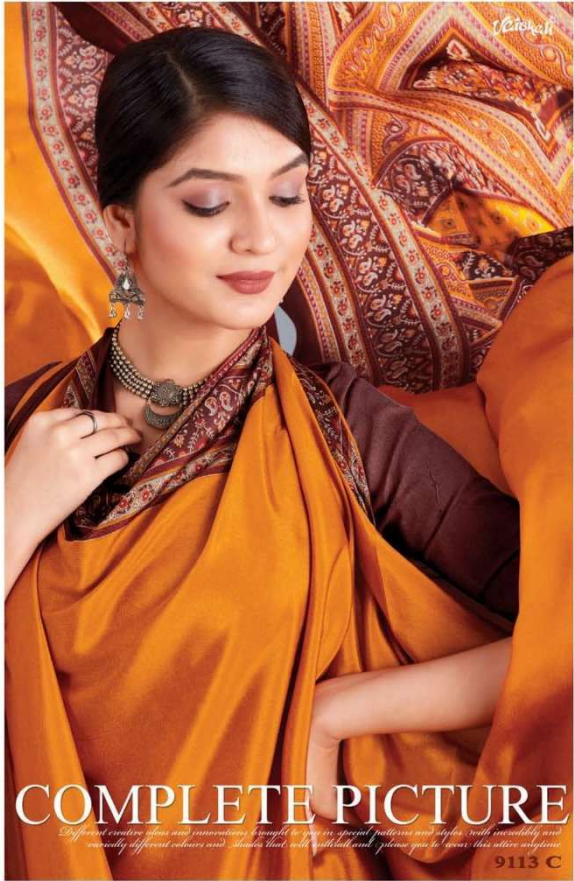

Veiskeli®

ETHNIC ART

Veiskeli®

ETHNIC ART

THE DUAL STYLES

Different creative ideas and innovations brought to you in special patterns and styles with incredibly and curiously different colours and shades that will enthrall and please you to wear. This attire originates