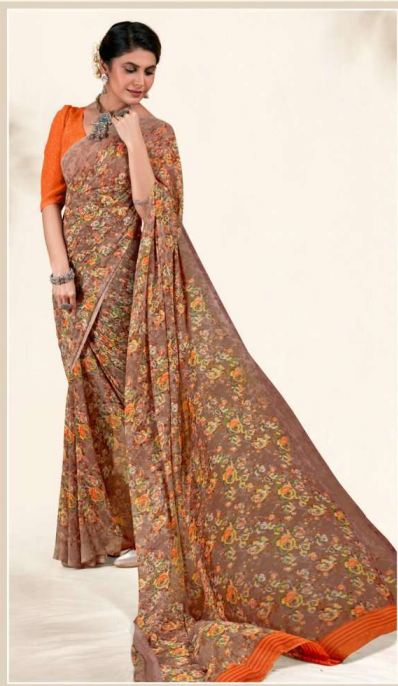

{DN:1004}

SHUBH SHREE
CREATION

COMPLIMENTERY COPY - NOT FOR SALE