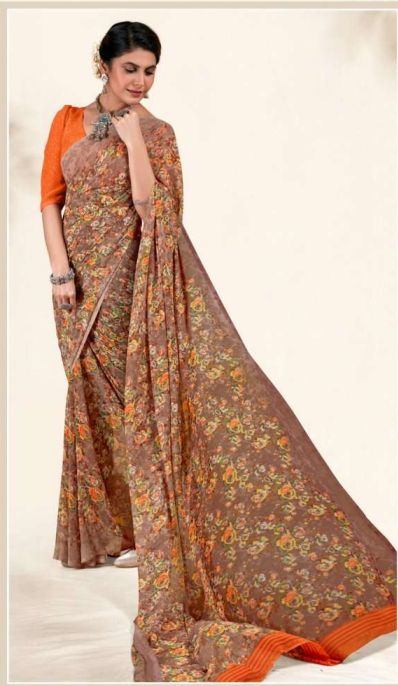

{DN:1004}

**SHUBH SHREE
CREATION**

COMPLIMENTERY COPY - NOT FOR SALE