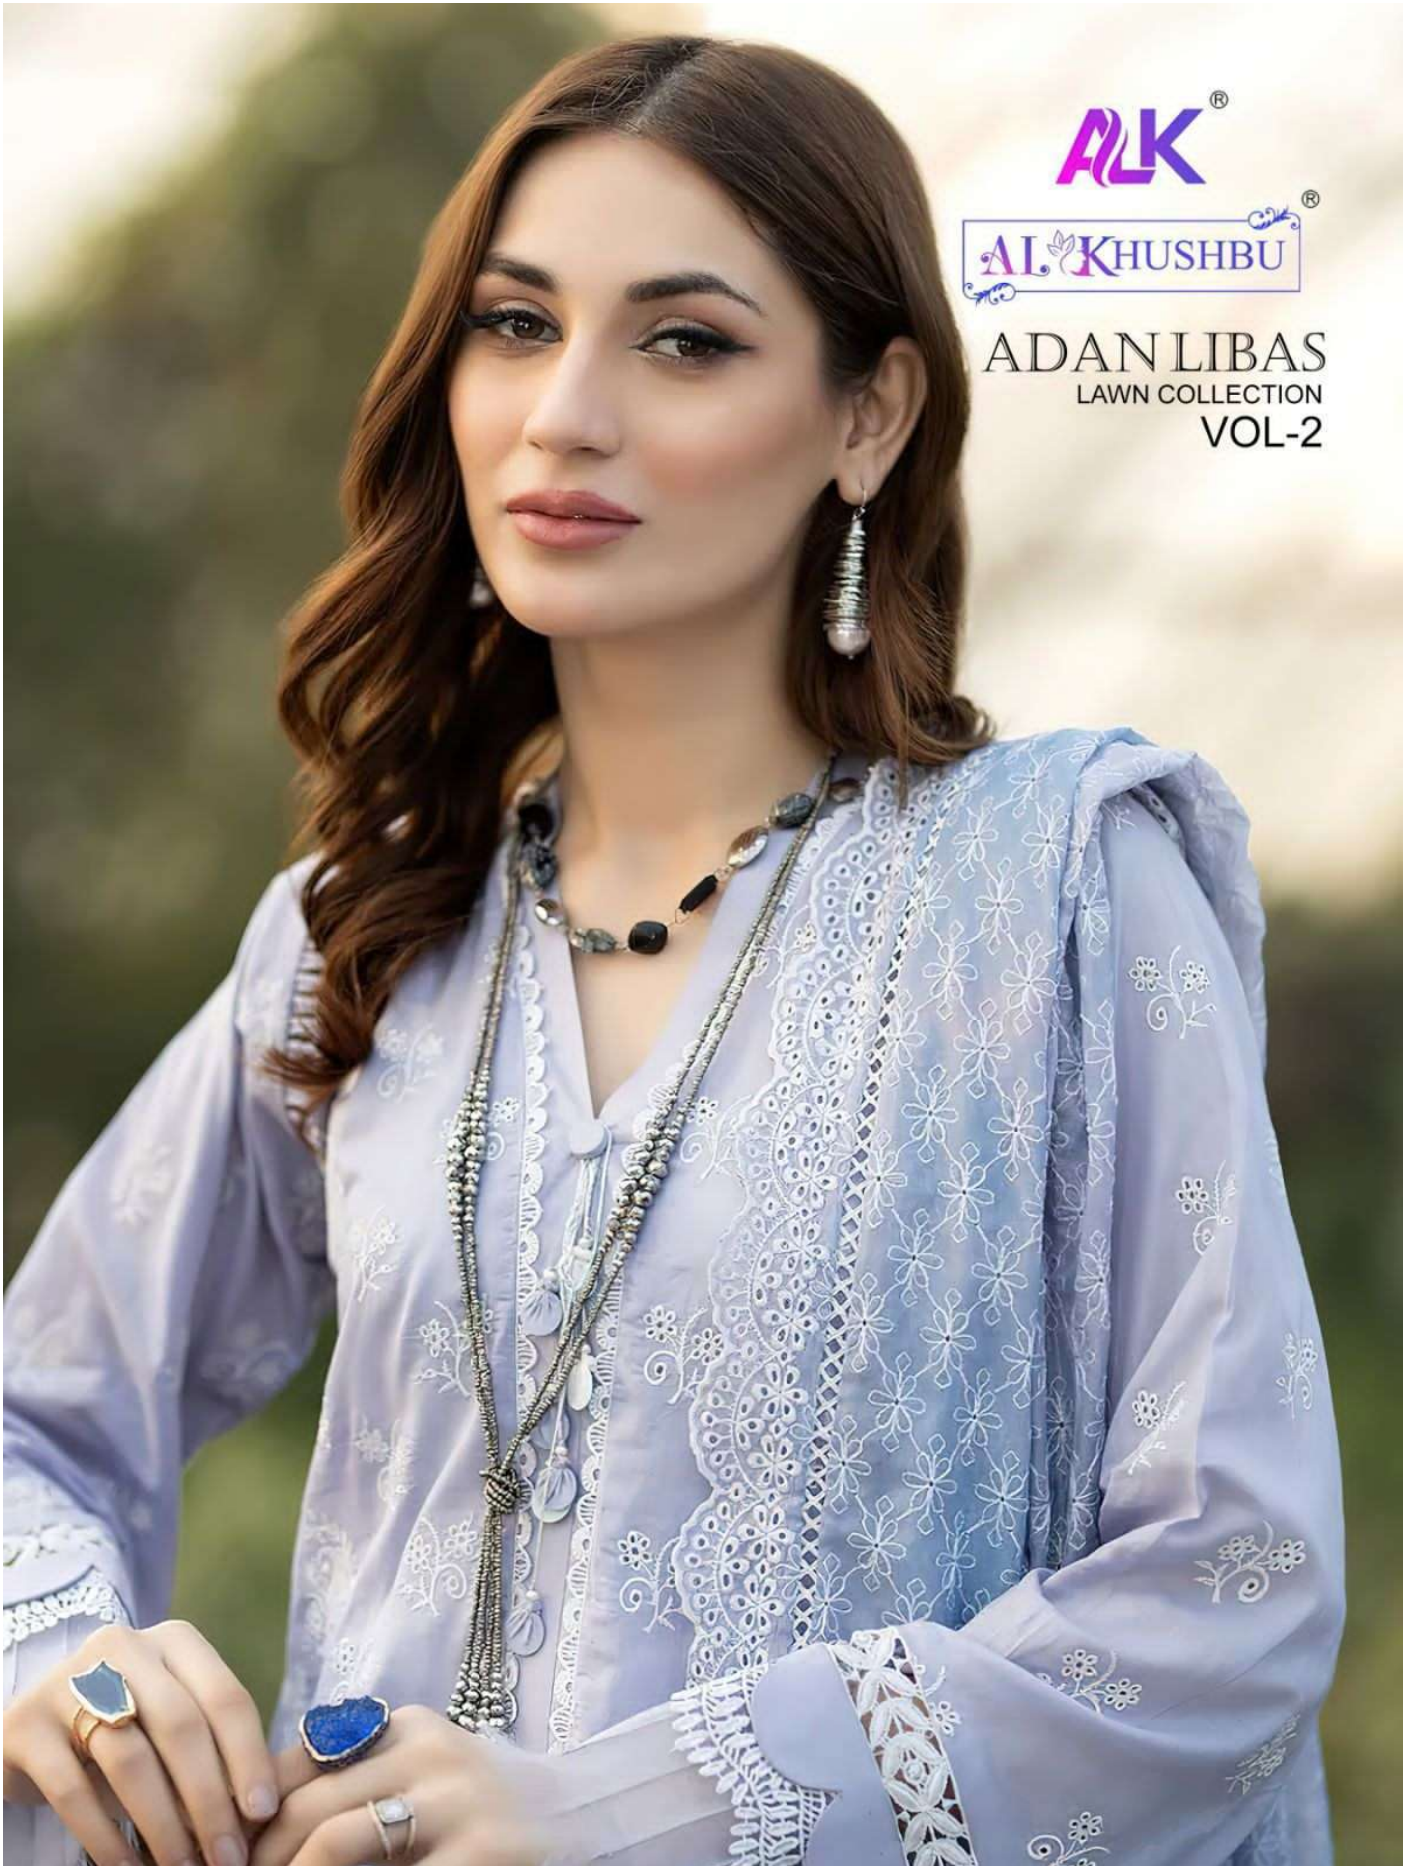

ALK®

AL KHUSHBU®

ADAN LIBAS
LAWN COLLECTION
VOL-2