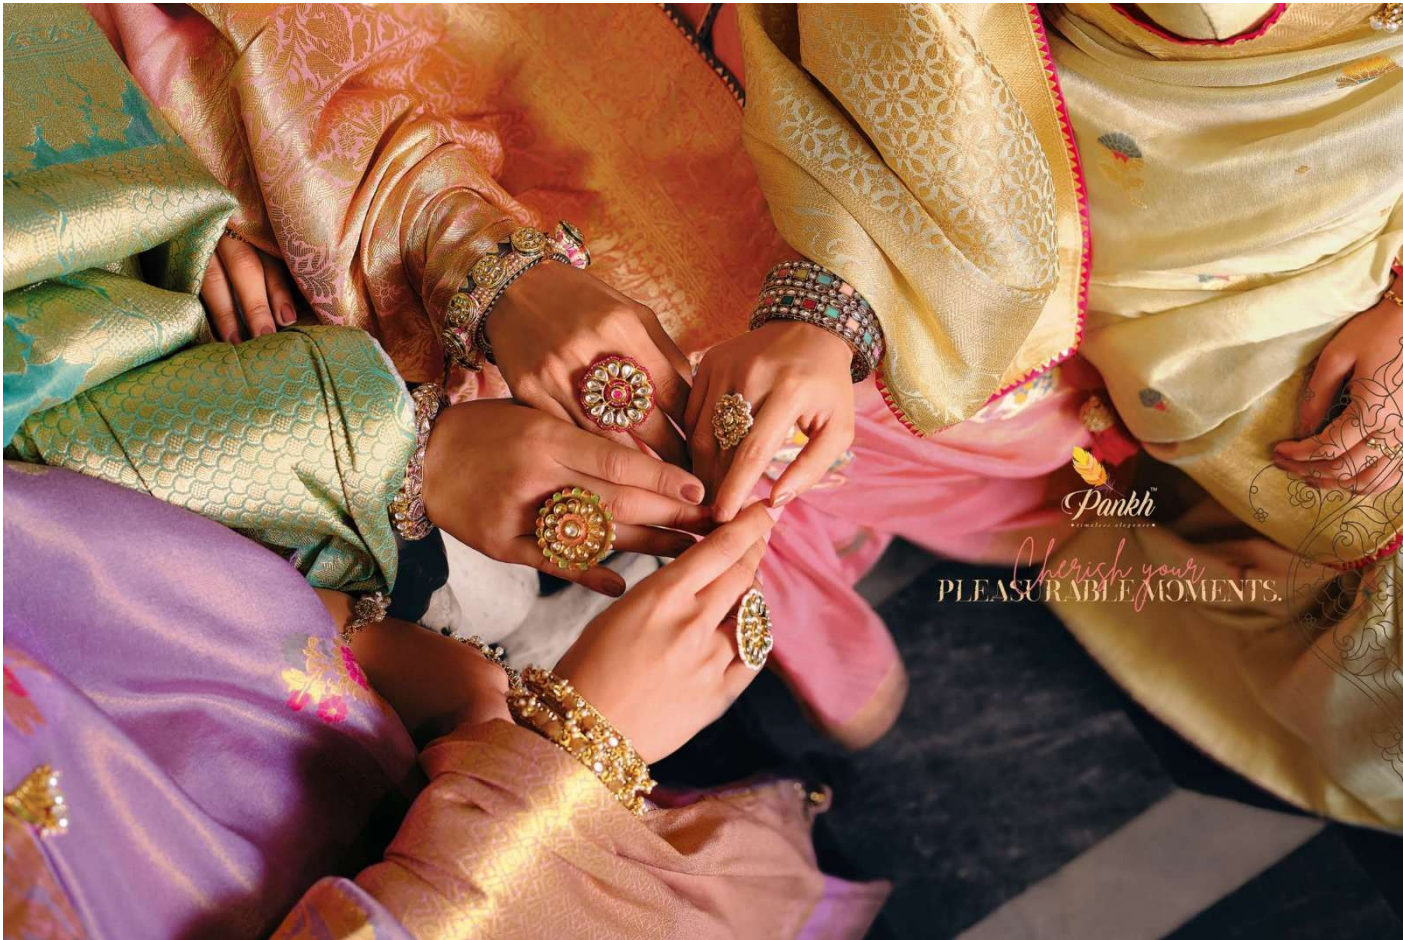

Pankh
Cherish your
PLEASURABLE MOMENTS.