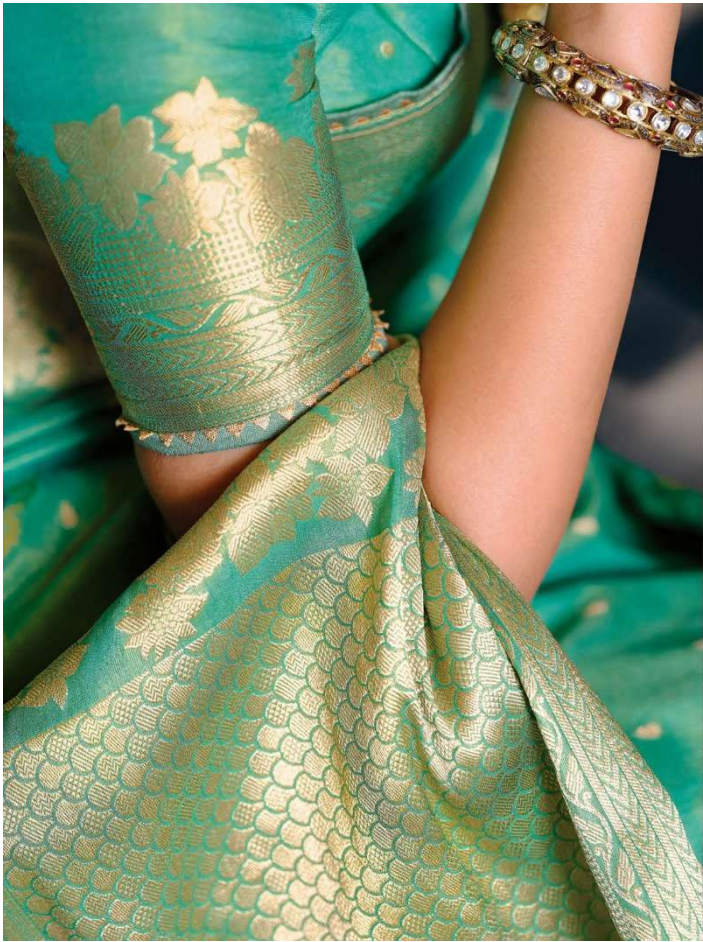

G l a m @ d i v a

2706

Pankh
timeless elegance

2706

F A S H I O N

Pankh
A World of Elegance

Get
SOFTEST TOUCH.

The right side of the advertisement features a black background with a repeating gold zigzag pattern. In the center, there is a circular gold mandala design. Above the mandala is the brand logo, which includes a small orange leaf icon and the text "Pankh" in a cursive font, with "A World of Elegance" in a smaller font below it. Below the mandala, the slogan "Get SOFTEST TOUCH." is written in a mix of cursive and sans-serif fonts.