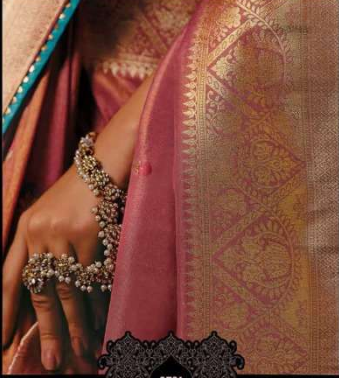

G l a m @ d i v a

2706

Pankh
timeless elegance

2706

F A S H I O N

Pankh
A World of Elegance

Get
SOFTEST TOUCH.

The right side of the advertisement features a black background with a repeating gold zigzag pattern. In the center, there is a circular gold mandala design. Above the mandala is the brand logo, which includes a small orange leaf icon and the text "Pankh" in a cursive font, with "A World of Elegance" in a smaller font below it. Below the mandala, the slogan "Get SOFTEST TOUCH." is written in a mix of cursive and sans-serif fonts.

S E N S I B I L I T Y

Make this

MOMENTS YOURS.

Pankh
JEWELLERY

Pankh
Handloom Silks

2701

g o r d h o u s e

g a r d e n s i y