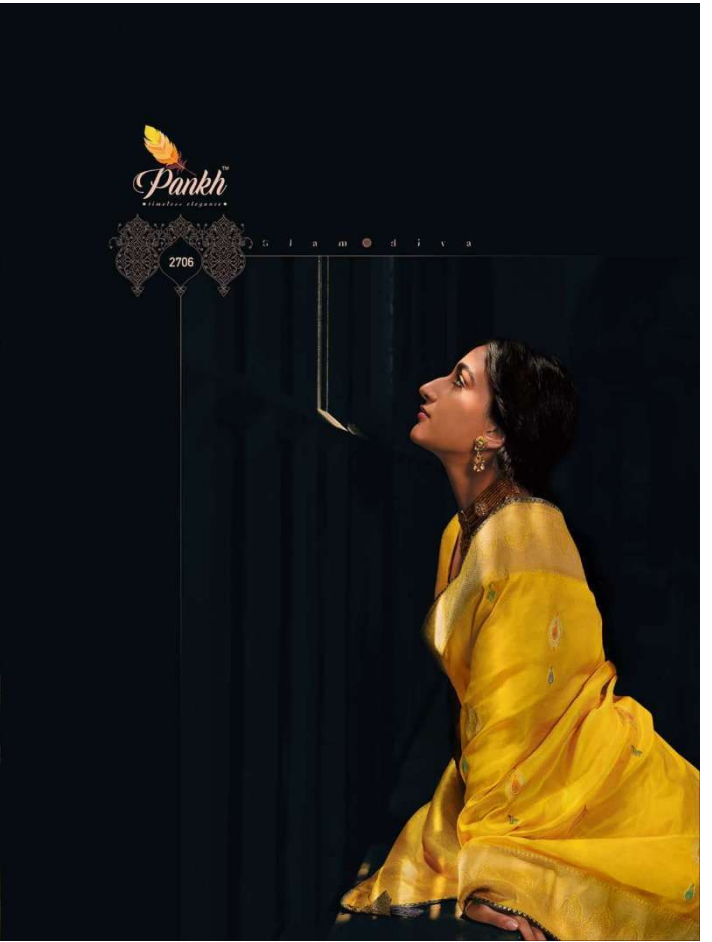

G l a m @ d i v a

2706

Pankh
timeless elegance

2706

F A S H I O N

Pankh
A World of Elegance

Get
SOFTEST TOUCH.

The right side of the advertisement features a black background with a repeating gold zigzag pattern. In the center, there is a circular gold mandala design. Above the mandala is the brand logo, which includes a small orange leaf icon and the text "Pankh" in a cursive font, with "A World of Elegance" in a smaller font below it. Below the mandala, the slogan "Get SOFTEST TOUCH." is written in a mix of cursive and sans-serif fonts.