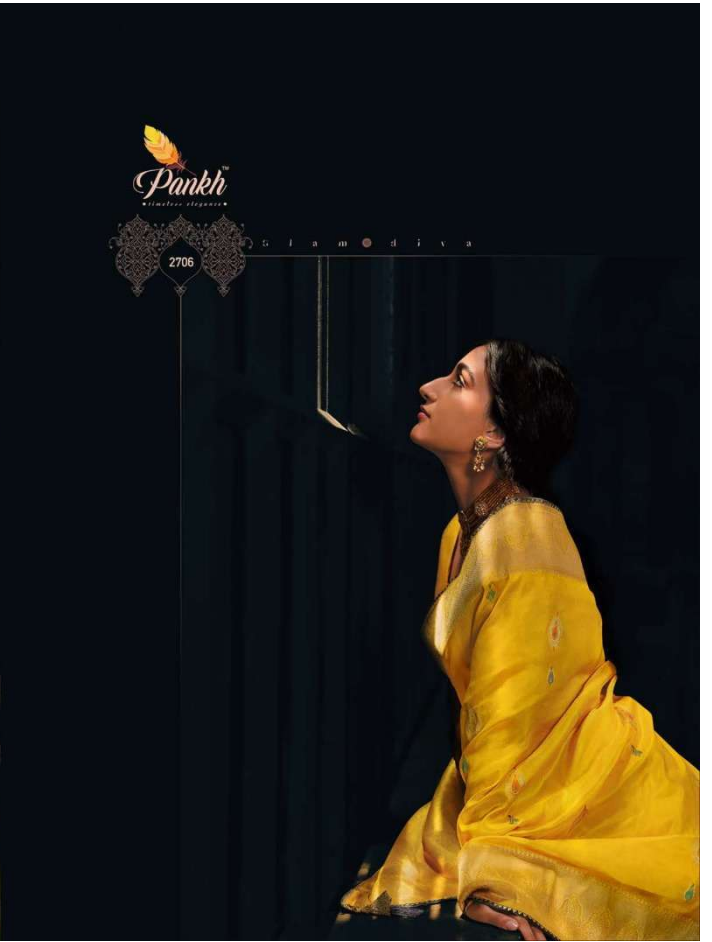

PankhTM
• timeless elegance •

tantra
-तंत्र-

Is Changing
THE WAY WE DESIGN!

2707

2707

S O I Y I S H

Pankh
Saree Design

G l a m @ d i v a

2706

Pankh
timeless elegance

2706

F A S H I O N

Get
SOFTEST TOUCH.

Pankh
simlra dhanra

V e s a o J u i e

Pankh
KIMONO - SHIPONKA