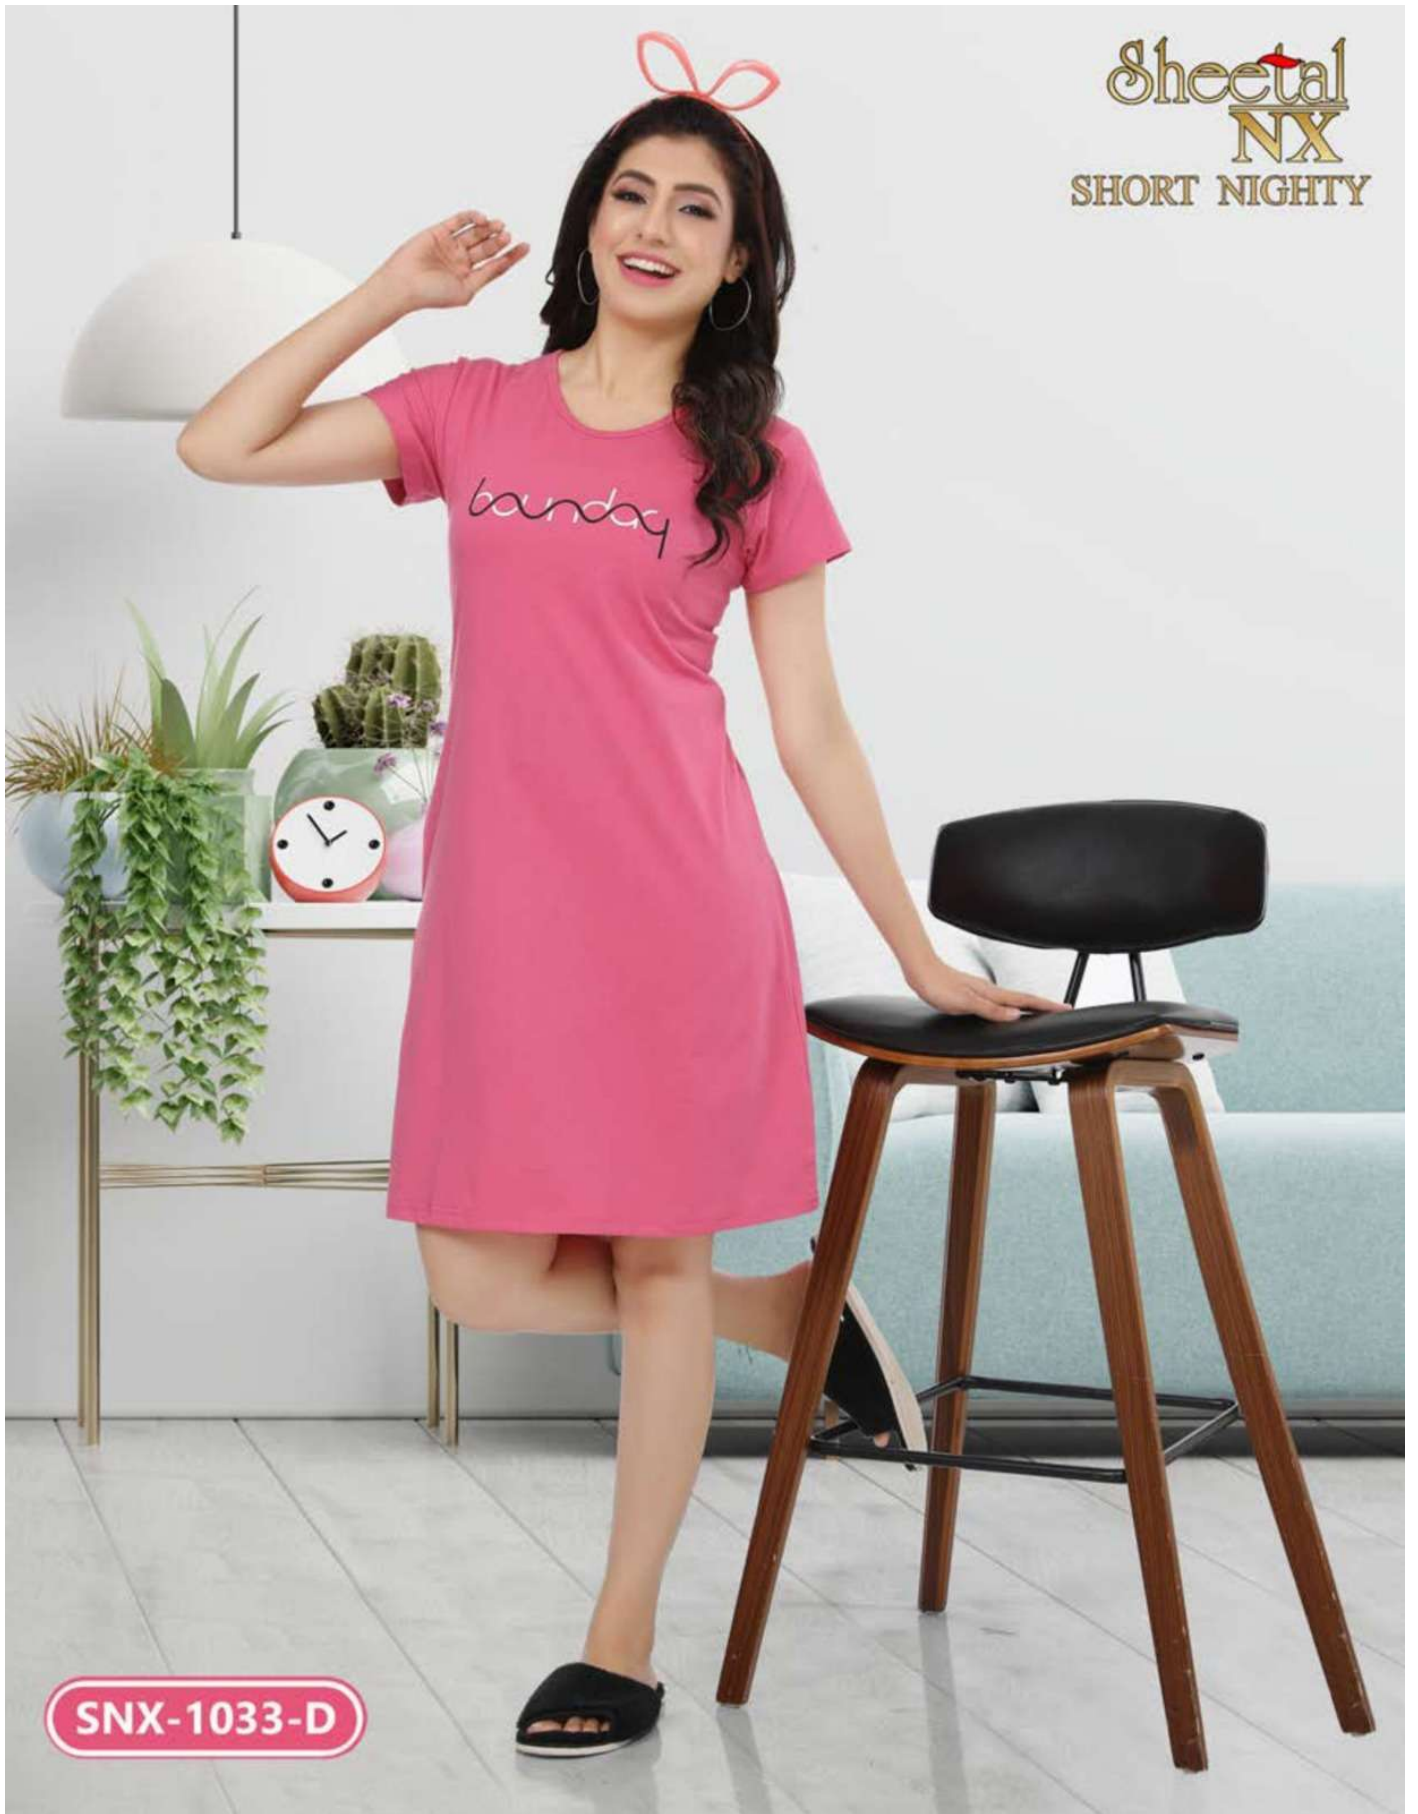

Sheetal
NX
SHORT NIGHTY

SNX-1033-H

Sheetal
NX
SHORT NIGHTY

SNX-1033-A

Sheetal
NX
SHORT NIGHTY

SNX-1033-B

Sheetal
NX
SHORT NIGHTY

SNX-1033-D

Sheetal
NX
SHORT NIGHTY

SNX-1033-C

Sheetal
NX
SHORT NIGHTY

SNX-1033-E

Sheetal
NX
SHORT NIGHTY

SNX-1033-G

Sheetal
NX
SHORT NIGHTY

NOT ALL WHO
wander
ARE LOST