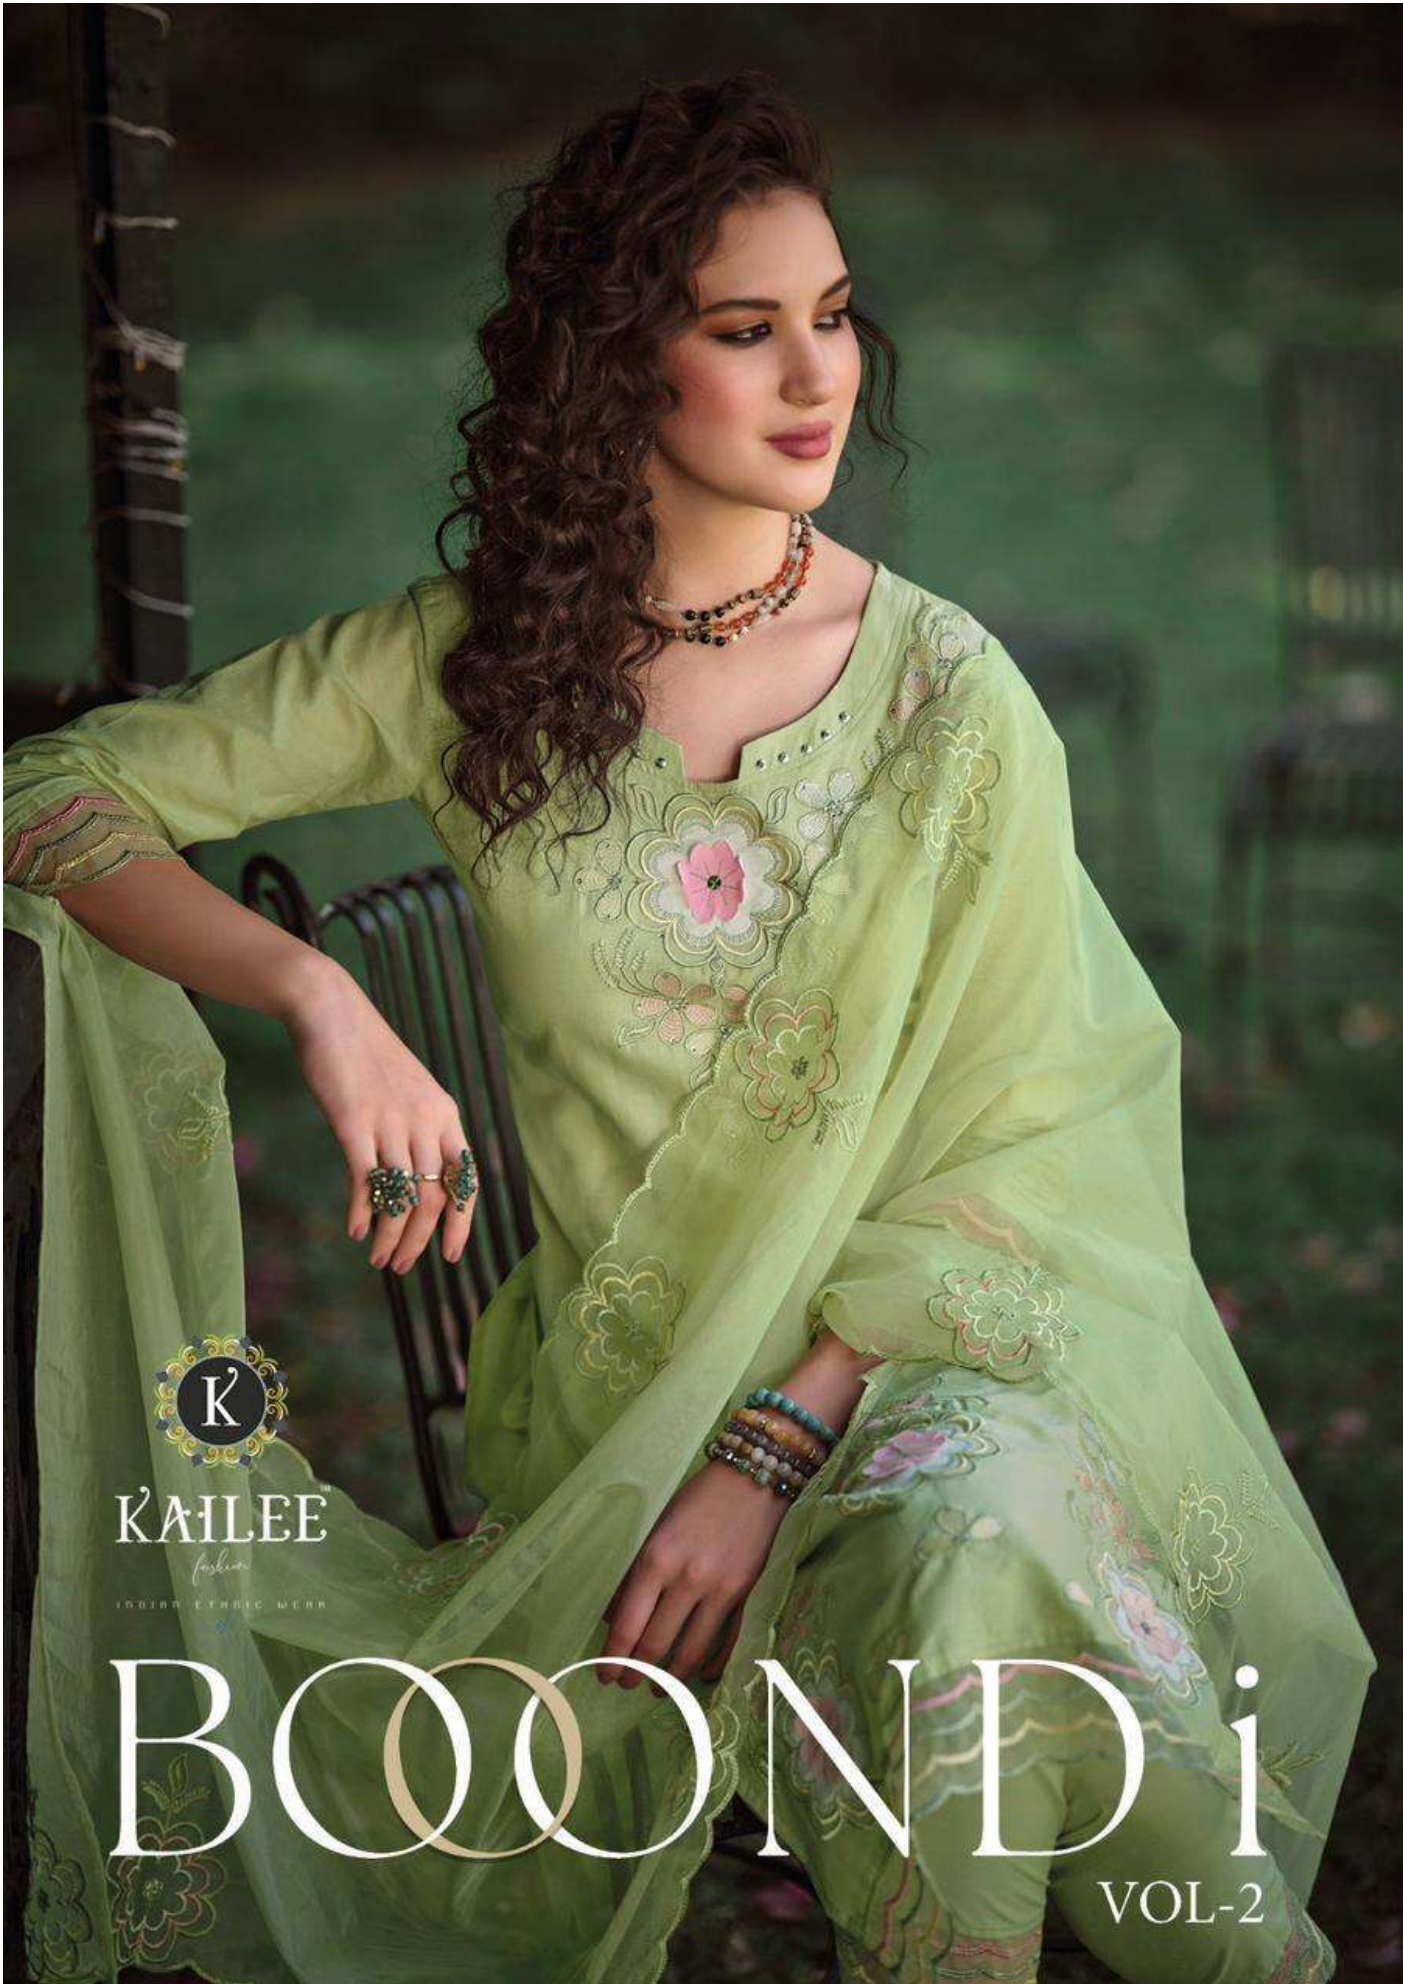

KAILEE

*fashion*

100% COTTON MERINO

# BOONDi

VOL-2

KAILEE

*fashion*

100% COTTON MERIN

# BOONDi

VOL-2

KAILEE™

*fashion*

MODERN ETHNIC WEAR

40601

KAILEE™

*Fashion*  
INSPIRO ET UNICO UT ORN