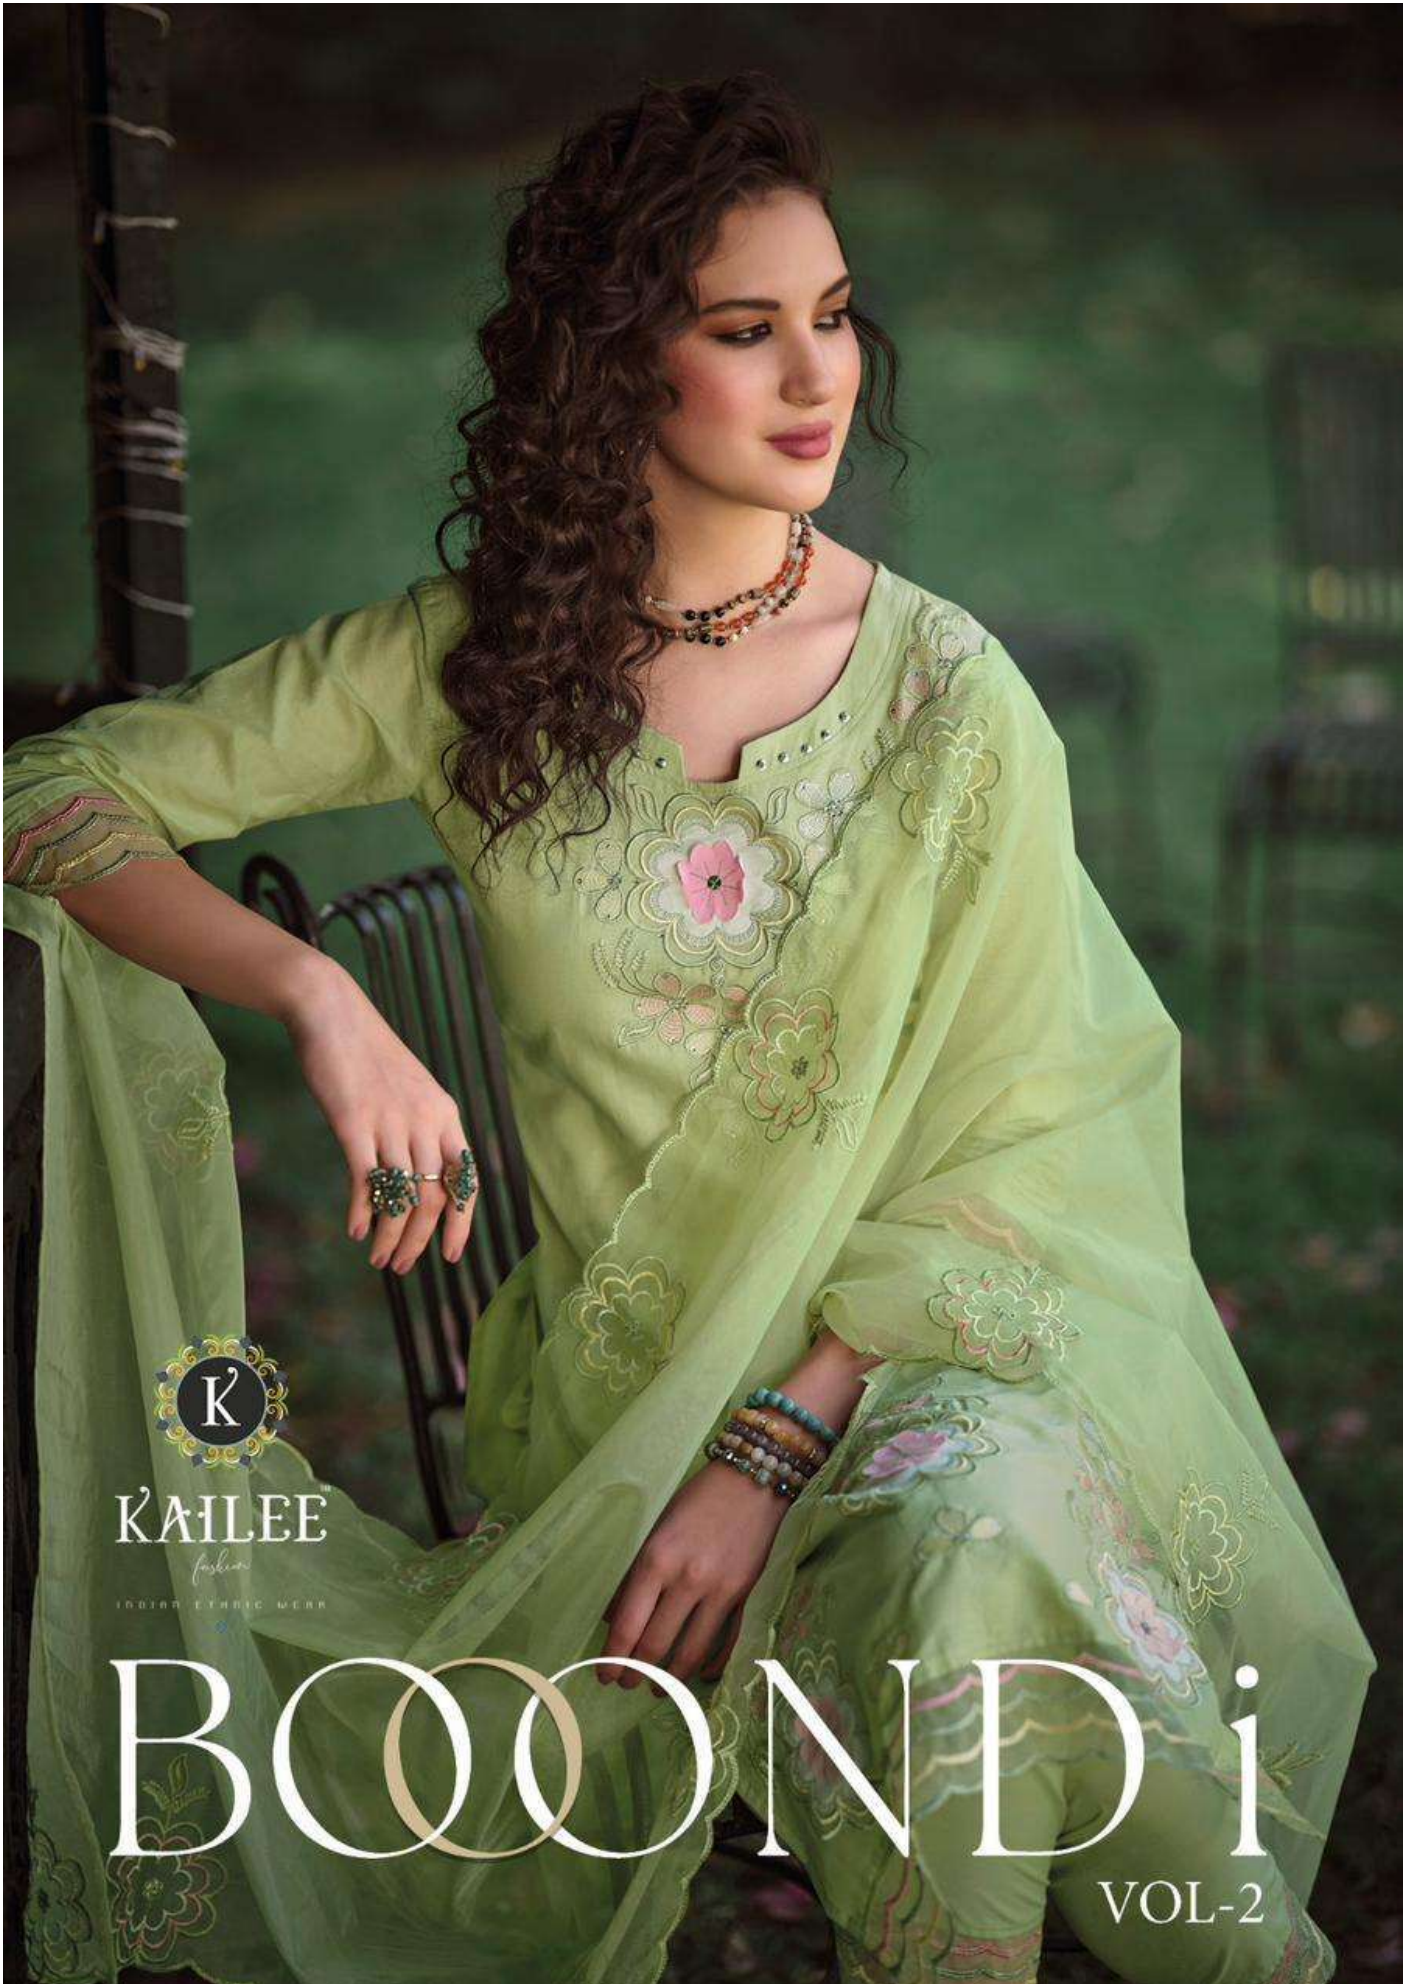

KAILEE

*fashion*

100% COTTON MERINO

# BOONDi

VOL-2

KAILEE

*fashion*

100% COTTON MERINO

# BOONDi

VOL-2

KAILEE™

*fashion*

MODERN ETHNIC WEAR

40601

KAILEE™

*Fashion*  
INSPIRO ET UNICO UT ORN