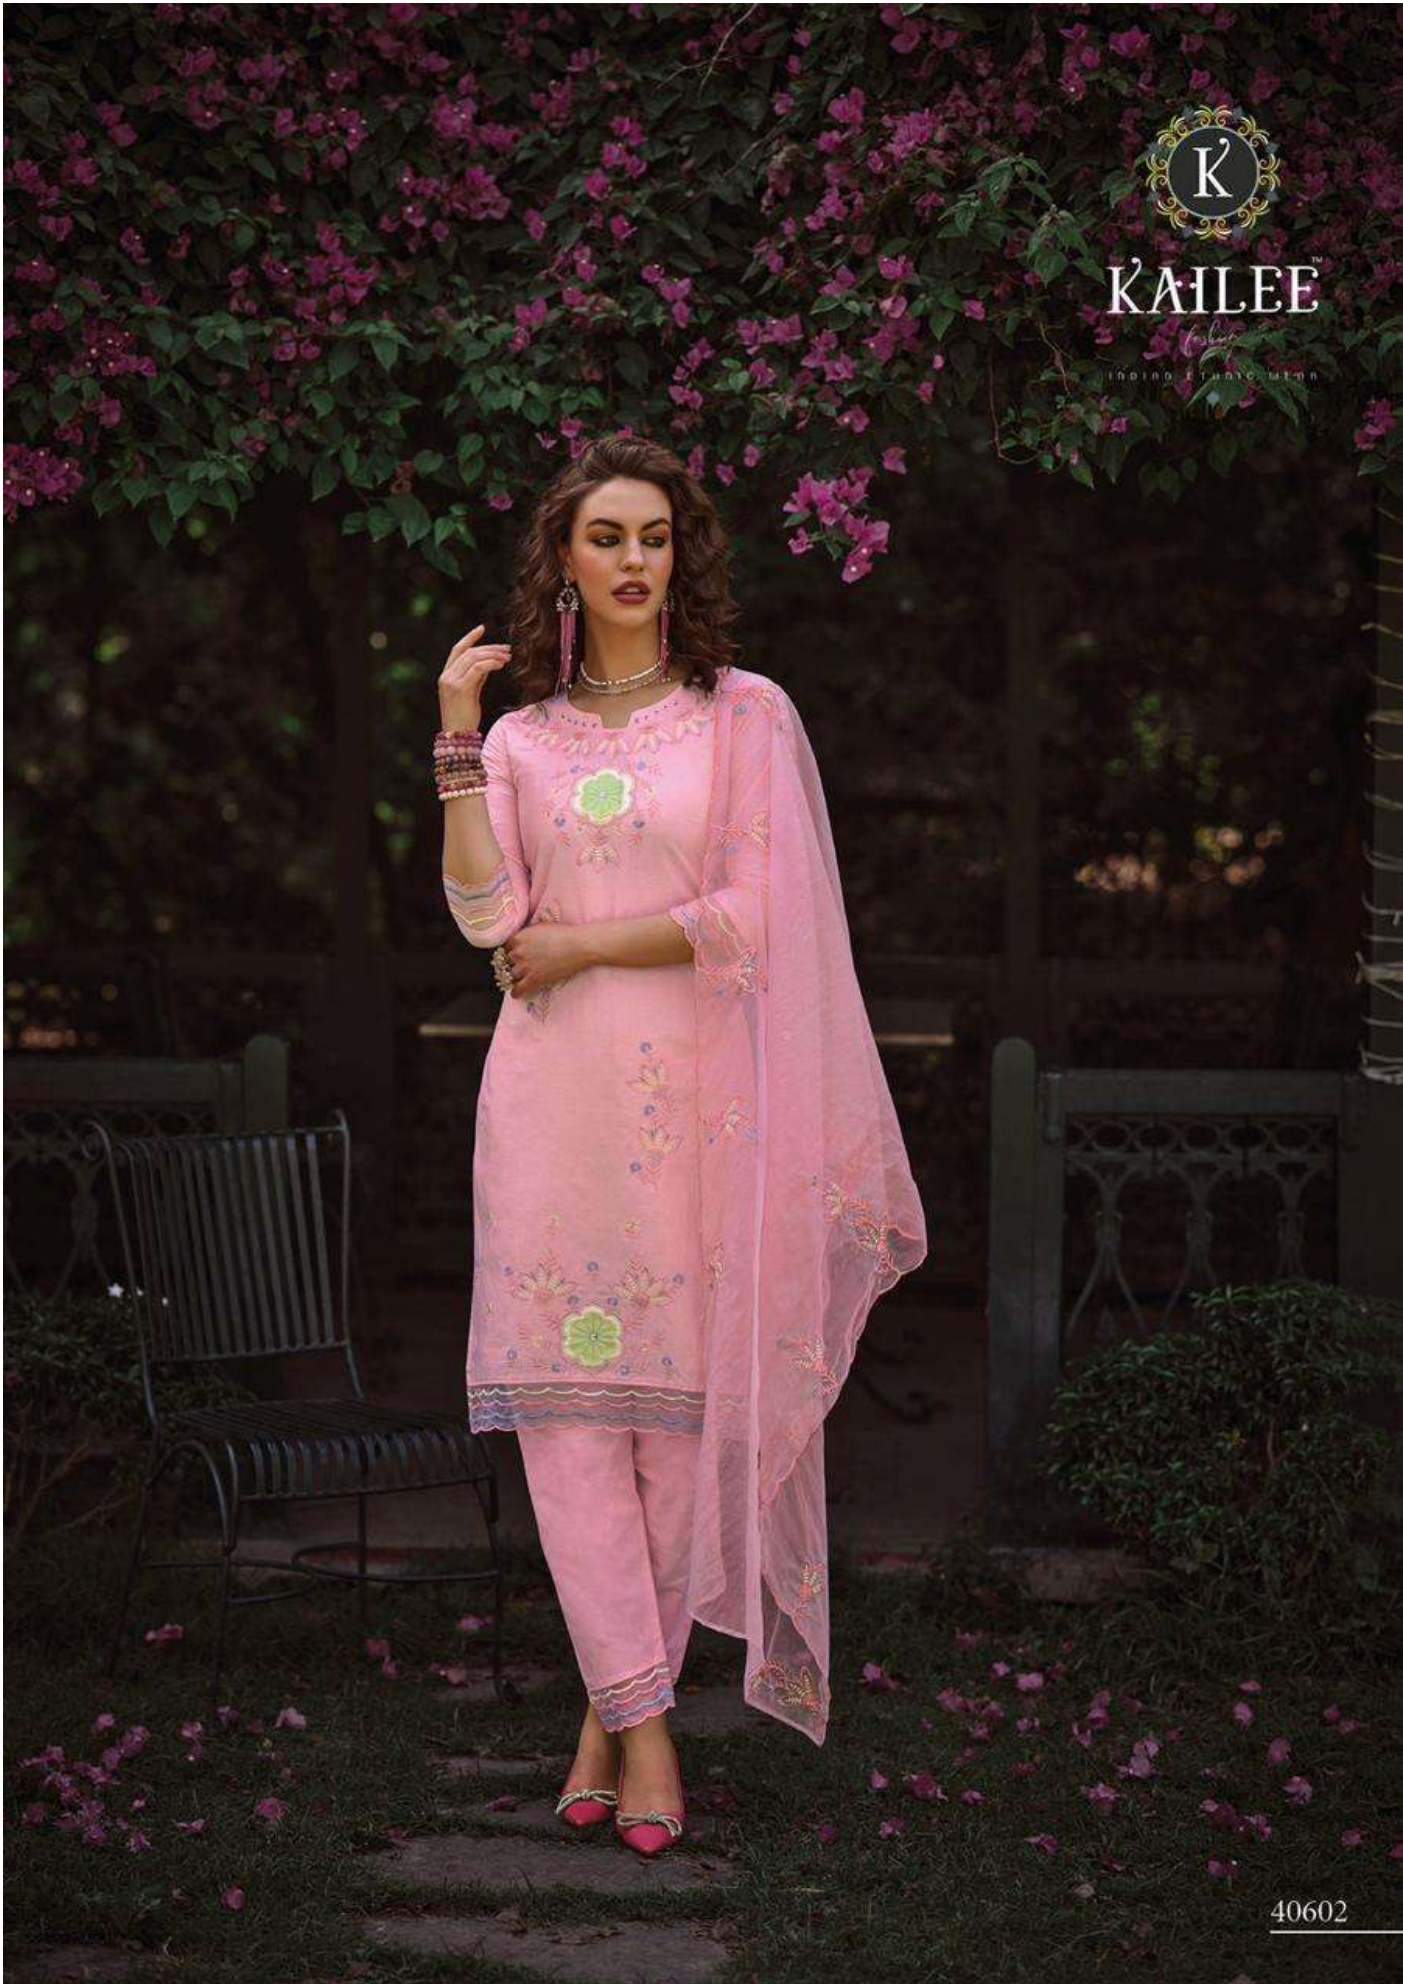

KAILEE™

Fashion
INSPIRO ET UNICO UT ORN

40602