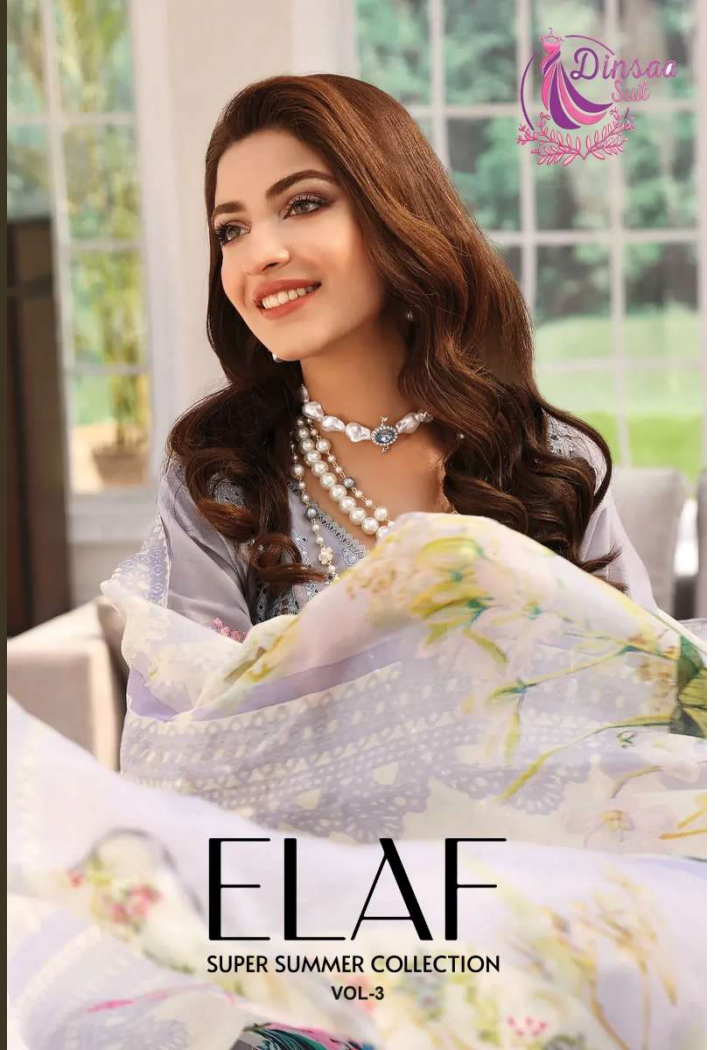

ELAF

SUPER SUMMER COLLECTION

VOL-3

complimentary copy not for sale

Dipone
ELAF

© NO. 187
TOP: PURE COTTON WITH HEAVY SOLE
EMBROIDERY
BOTTOM: KERSLANN
DUPHTA: TAMPY SILK

MADE IN INDONESIA
100% COTON

Dipone
FLAF

D. NO. 388
TOP - PURE COTTON WITH HEAVY KILIM EMBROIDERY
NOT TUNG KEMELAWAN
DUPATIS - KOTA CHEA WITH DIGITAL PRINT WITH EMBROIDERY

**THE
COOL
ISSUE**

ELAF

SUPER SUMMER COLLECTION
VOL-3

complimentary copy not for sale