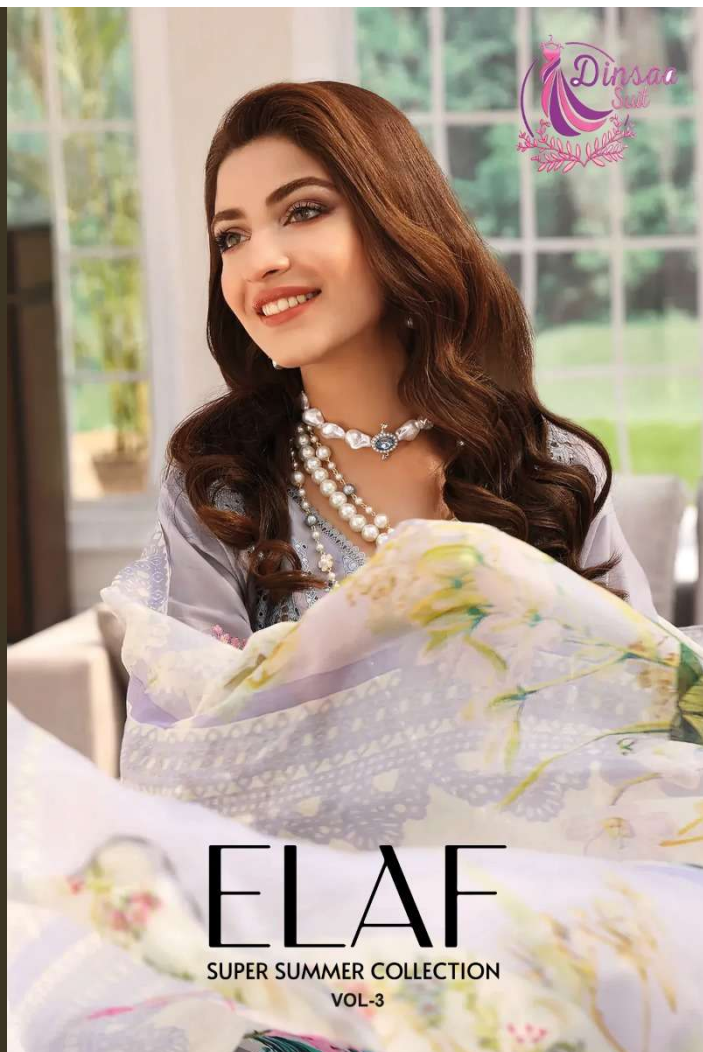

complimentary copy not for sale

ELAF

SUPER SUMMER COLLECTION

VOL-3

Dipone
FLAF

Q. NO. 388
TOP - PURE COTTON WITH HEAVY KILP EMBROIDERY
NOT TUNG SEWILAWIN
DUPATIS - KOTA CHEA WITH DIGITAL PRINT WITH EMBROIDERY

100% Cotton
100% Polyester

Model: 165cm, 50kg

**THE
COOL
ISSUE**

ELAF

SUPER SUMMER COLLECTION

VOL-3

complimentary copy not for sale

LIFE ISN'T PERFECT BUT YOUR OUTFIT CAN BE