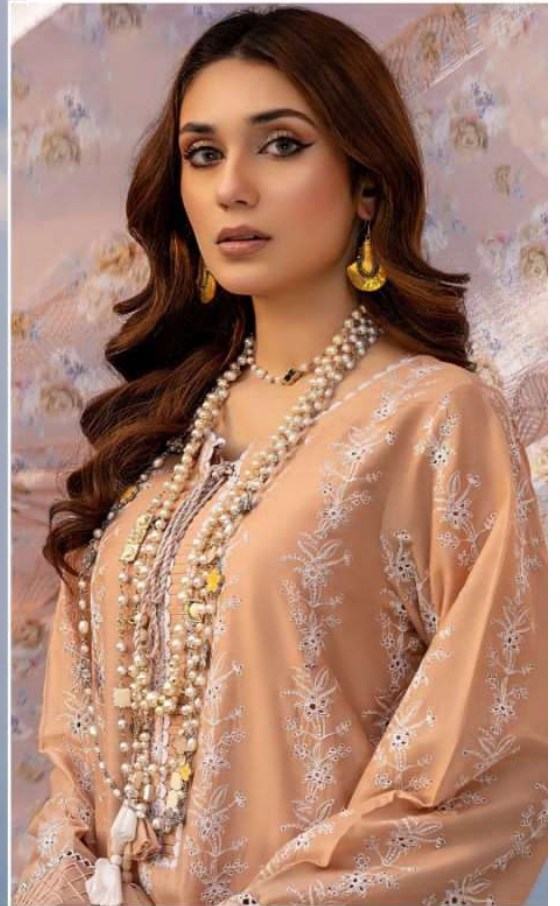

ALK[®]
AL KHUSHBU[®]
ADAN LIBAS
LAWN COLLECTION
VOL-3

ALK D.No.4097

TOP

Cambric Cotton With
Heavy Emboidery Work

BOTTOM-INNER

Semi Lawn

DUPATTA

Tubby Silk With Print

DUPATTA

Tubby Silk With Print

ALK[®]

AL KHUSHBU[®]

ADAN LIBAS
LAWN COLLECTION
VOL-3

ALK D.No.4096

TOP

Cambric Cotton With
Heavy Emboidery Work