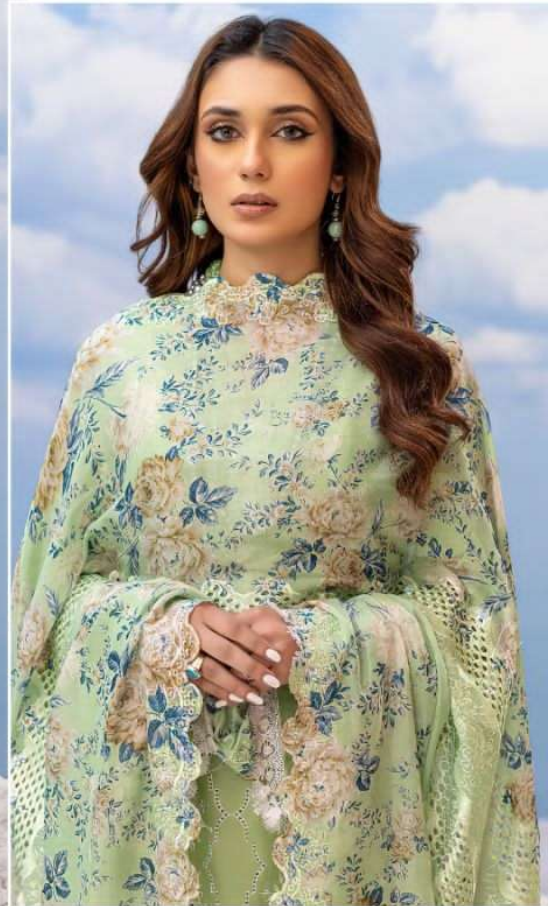

ALK[®]
AL KHUSHBU[®]
ADAN LIBAS
LAWN COLLECTION
VOL-3

ALK D.No.4097

TOP

Cambric Cotton With
Heavy Emboidery Work

BOTTOM-INNER

Semi Lawn

DUPATTA

Tubby Silk With Print

ALK[®]
AL KHUSHBU[®]
ADAN LIBAS
LAWN COLLECTION
VOL-3

ALK D.No.4094

TOP

Cambric Cotton With
Heavy Emboidery Work

BOTTOM-INNER

Semi Lawn

DUPATTA

Tubby Silk With Print

ALK[®]

AL KHUSHBU[®]

ADAN LIBAS
LAWN COLLECTION
VOL-3

ALK D.No.4095

TOP

Cambric Cotton With
Heavy Emboidery Work

BOTTOM-INNER

Semi Lawn

DUPATTA

Tubby Silk With Print

ALK[®]
AL KHUSHBU[®]
ADAN LIBAS
LAWN COLLECTION
VOL-3

ALK D.No.4097

TOP

Cambric Cotton With
Heavy Emboidery Work

BOTTOM-INNER

Semi Lawn