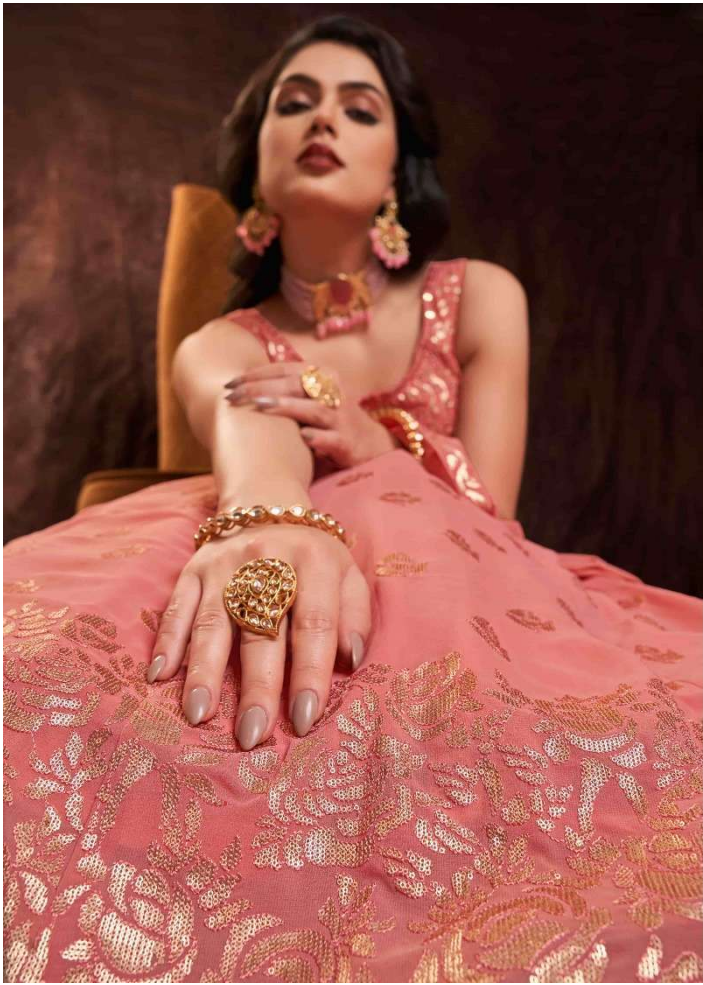

ARYA DESIGNS
63002

ARYA DESIGNS
63002

ARYA DESIGNS
63003

✿
ARYA DESIGNS
63003
✿

ARYA DESIGNS
63004

ARYA DESIGNS
63005

ARYA DESIGNS
63005

ARYA DESIGNS
63006

ARYA DESIGNS
63007

ARYA DESIGNS
63008

ARYA DESIGNS
63009

ARYA DESIGNS
63010

ARYA DESIGNS
63010

ARYA DESIGNS
ZOYA
 VOL-03

SKU	MAIN COLOR	GOWN FABRIC	DUPATTA FABRIC	SIZE	WORK	PRICE
63001	PEACH	GEORGETTE	GEORGETTE	L,XL	SEQUIUNS	5590/- (FLAT) +(GST) +SHIPPING.
63002	PISTA	GEORGETTE	GEORGETTE	L,XL	SEQUIUNS	5590/- (FLAT) +(GST) +SHIPPING.
63003	CREAM	GEORGETTE	GEORGETTE	L,XL	SEQUIUNS	5590/- (FLAT) +(GST) +SHIPPING.
63004	CORAL	GEORGETTE	GEORGETTE	L,XL	SEQUIUNS	5590/- (FLAT) +(GST) +SHIPPING.
63005	PINK	GEORGETTE	GEORGETTE	L,XL	SEQUIUNS	5590/- (FLAT) +(GST) +SHIPPING.
63006	BABY PINK	GEORGETTE	GEORGETTE	L,XL	SEQUIUNS	5590/- (FLAT) +(GST) +SHIPPING.
63007	MAUVE	GEORGETTE	GEORGETTE	L,XL	SEQUIUNS	5590/- (FLAT) +(GST) +SHIPPING.
63008	ORANGE	GEORGETTE	GEORGETTE	L,XL	SEQUIUNS	5590/- (FLAT) +(GST) +SHIPPING.
63009	GREEN	GEORGETTE	GEORGETTE	L,XL	SEQUIUNS	5590/- (FLAT) +(GST) +SHIPPING.
63010	OLIVE	GEORGETTE	GEORGETTE	L,XL	SEQUIUNS	5590/- (FLAT) +(GST) +SHIPPING.
63011	BLUE	GEORGETTE	GEORGETTE	L,XL	SEQUIUNS	5590/- (FLAT) +(GST) +SHIPPING.
63012	BLUE	GEORGETTE	GEORGETTE	L,XL	SEQUIUNS	5590/- (FLAT) +(GST) +SHIPPING.
63013	APRICOT	GEORGETTE	GEORGETTE	L,XL	SEQUIUNS	5590/- (FLAT) +(GST) +SHIPPING.
63014	LIGHT BLUE	GEORGETTE	GEORGETTE	L,XL	SEQUIUNS	5590/- (FLAT) +(GST) +SHIPPING.