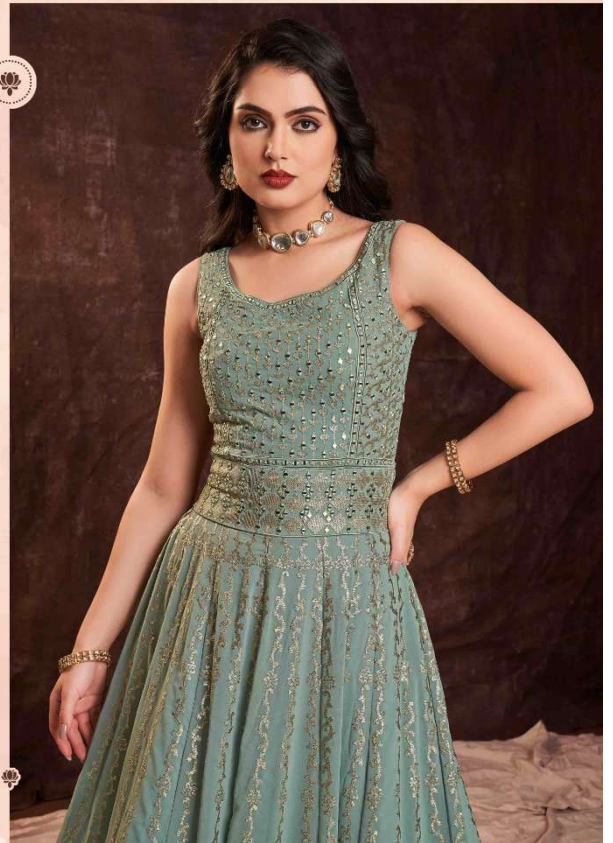

ARYA DESIGNS
63008

ARYA DESIGNS
63009

ARYA DESIGNS
63010

ARYA DESIGNS
63010

ARYA DESIGNS

ZOYA

VOL-03

SKU	MAIN COLOR	GOWN FABRIC	DUPATTA FABRIC	SIZE	WORK	PRICE
63001	PEACH	GEORGETTE	GEORGETTE	L,XL	SEQUIUNS	5590/- (FLAT) +(GST) +SHIPPING.
63002	PISTA	GEORGETTE	GEORGETTE	L,XL	SEQUIUNS	5590/- (FLAT) +(GST) +SHIPPING.
63003	CREAM	GEORGETTE	GEORGETTE	L,XL	SEQUIUNS	5590/- (FLAT) +(GST) +SHIPPING.
63004	CORAL	GEORGETTE	GEORGETTE	L,XL	SEQUIUNS	5590/- (FLAT) +(GST) +SHIPPING.
63005	PINK	GEORGETTE	GEORGETTE	L,XL	SEQUIUNS	5590/- (FLAT) +(GST) +SHIPPING.
63006	BABY PINK	GEORGETTE	GEORGETTE	L,XL	SEQUIUNS	5590/- (FLAT) +(GST) +SHIPPING.
63007	MAUVE	GEORGETTE	GEORGETTE	L,XL	SEQUIUNS	5590/- (FLAT) +(GST) +SHIPPING.
63008	ORANGE	GEORGETTE	GEORGETTE	L,XL	SEQUIUNS	5590/- (FLAT) +(GST) +SHIPPING.
63009	GREEN	GEORGETTE	GEORGETTE	L,XL	SEQUIUNS	5590/- (FLAT) +(GST) +SHIPPING.
63010	OLIVE	GEORGETTE	GEORGETTE	L,XL	SEQUIUNS	5590/- (FLAT) +(GST) +SHIPPING.
63011	BLUE	GEORGETTE	GEORGETTE	L,XL	SEQUIUNS	5590/- (FLAT) +(GST) +SHIPPING.
63012	BLUE	GEORGETTE	GEORGETTE	L,XL	SEQUIUNS	5590/- (FLAT) +(GST) +SHIPPING.
63013	APRICOT	GEORGETTE	GEORGETTE	L,XL	SEQUIUNS	5590/- (FLAT) +(GST) +SHIPPING.
63014	LIGHT BLUE	GEORGETTE	GEORGETTE	L,XL	SEQUIUNS	5590/- (FLAT) +(GST) +SHIPPING.