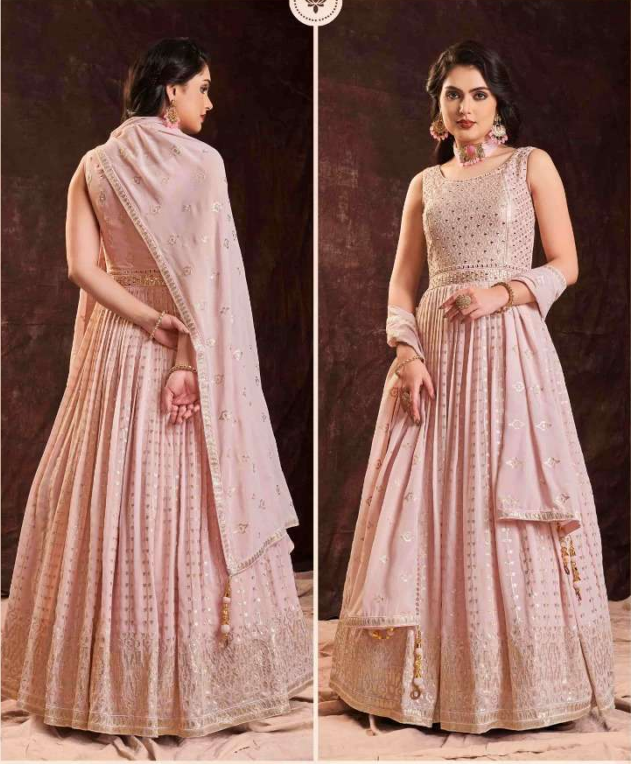

ARYA DESIGNS
63002

ARYA DESIGNS
63002

ARYA DESIGNS
63003

✿
ARYA DESIGNS
63003
✿

ARYA DESIGNS
63004

ARYA DESIGNS
63005

ARYA DESIGNS
63005

ARYA DESIGNS
63006

ARYA DESIGNS
63007

ARYA DESIGNS
63008

ARYA DESIGNS
63009

ARYA DESIGNS
63010

ARYA DESIGNS
63010

ARYA DESIGNS
ZOYA
 VOL-03

SKU	MAIN COLOR	GOWN FABRIC	DUPATTA FABRIC	SIZE	WORK	PRICE
63001	PEACH	GEORGETTE	GEORGETTE	L,XL	SEQUIUNS	5590/- (FLAT) +(GST) +SHIPPING.
63002	PISTA	GEORGETTE	GEORGETTE	L,XL	SEQUIUNS	5590/- (FLAT) +(GST) +SHIPPING.
63003	CREAM	GEORGETTE	GEORGETTE	L,XL	SEQUIUNS	5590/- (FLAT) +(GST) +SHIPPING.
63004	CORAL	GEORGETTE	GEORGETTE	L,XL	SEQUIUNS	5590/- (FLAT) +(GST) +SHIPPING.
63005	PINK	GEORGETTE	GEORGETTE	L,XL	SEQUIUNS	5590/- (FLAT) +(GST) +SHIPPING.
63006	BABY PINK	GEORGETTE	GEORGETTE	L,XL	SEQUIUNS	5590/- (FLAT) +(GST) +SHIPPING.
63007	MAUVE	GEORGETTE	GEORGETTE	L,XL	SEQUIUNS	5590/- (FLAT) +(GST) +SHIPPING.
63008	ORANGE	GEORGETTE	GEORGETTE	L,XL	SEQUIUNS	5590/- (FLAT) +(GST) +SHIPPING.
63009	GREEN	GEORGETTE	GEORGETTE	L,XL	SEQUIUNS	5590/- (FLAT) +(GST) +SHIPPING.
63010	OLIVE	GEORGETTE	GEORGETTE	L,XL	SEQUIUNS	5590/- (FLAT) +(GST) +SHIPPING.
63011	BLUE	GEORGETTE	GEORGETTE	L,XL	SEQUIUNS	5590/- (FLAT) +(GST) +SHIPPING.
63012	BLUE	GEORGETTE	GEORGETTE	L,XL	SEQUIUNS	5590/- (FLAT) +(GST) +SHIPPING.
63013	APRICOT	GEORGETTE	GEORGETTE	L,XL	SEQUIUNS	5590/- (FLAT) +(GST) +SHIPPING.
63014	LIGHT BLUE	GEORGETTE	GEORGETTE	L,XL	SEQUIUNS	5590/- (FLAT) +(GST) +SHIPPING.