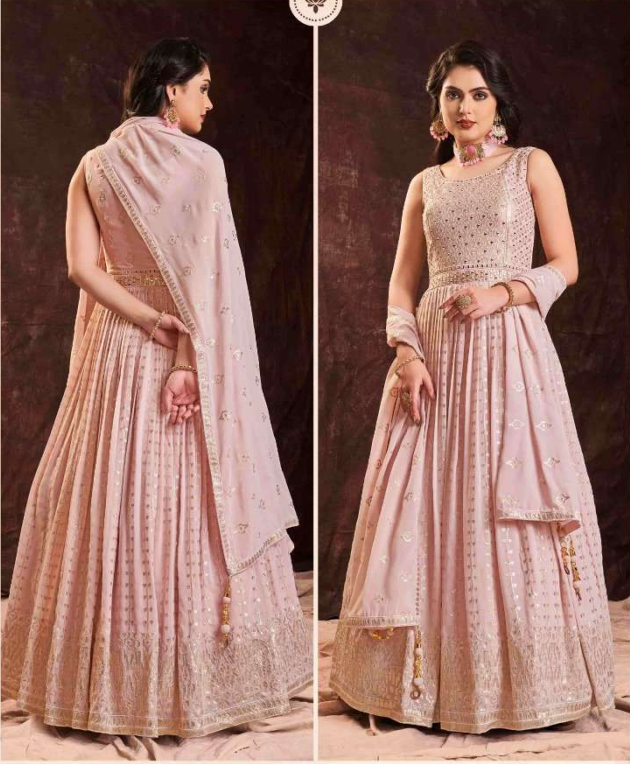

ARYA DESIGNS
63002

ARYA DESIGNS
63003

✿
ARYA DESIGNS
63003
✿

ARYA DESIGNS
63004

ARYA DESIGNS
63005

ARYA DESIGNS
63005

ARYA DESIGNS
63006

ARYA DESIGNS
63007

ARYA DESIGNS
63008

ARYA DESIGNS
63009

ARYA DESIGNS
63010

ARYA DESIGNS
63010

ARYA DESIGNS

ZOYA

VOL-03

SKU	MAIN COLOR	GOWN FABRIC	DUPATTA FABRIC	SIZE	WORK	PRICE
63001	PEACH	GEORGETTE	GEORGETTE	L,XL	SEQUIUNS	5590/- (FLAT) +(GST) +SHIPPING.
63002	PISTA	GEORGETTE	GEORGETTE	L,XL	SEQUIUNS	5590/- (FLAT) +(GST) +SHIPPING.
63003	CREAM	GEORGETTE	GEORGETTE	L,XL	SEQUIUNS	5590/- (FLAT) +(GST) +SHIPPING.
63004	CORAL	GEORGETTE	GEORGETTE	L,XL	SEQUIUNS	5590/- (FLAT) +(GST) +SHIPPING.
63005	PINK	GEORGETTE	GEORGETTE	L,XL	SEQUIUNS	5590/- (FLAT) +(GST) +SHIPPING.
63006	BABY PINK	GEORGETTE	GEORGETTE	L,XL	SEQUIUNS	5590/- (FLAT) +(GST) +SHIPPING.
63007	MAUVE	GEORGETTE	GEORGETTE	L,XL	SEQUIUNS	5590/- (FLAT) +(GST) +SHIPPING.
63008	ORANGE	GEORGETTE	GEORGETTE	L,XL	SEQUIUNS	5590/- (FLAT) +(GST) +SHIPPING.
63009	GREEN	GEORGETTE	GEORGETTE	L,XL	SEQUIUNS	5590/- (FLAT) +(GST) +SHIPPING.
63010	OLIVE	GEORGETTE	GEORGETTE	L,XL	SEQUIUNS	5590/- (FLAT) +(GST) +SHIPPING.
63011	BLUE	GEORGETTE	GEORGETTE	L,XL	SEQUIUNS	5590/- (FLAT) +(GST) +SHIPPING.
63012	BLUE	GEORGETTE	GEORGETTE	L,XL	SEQUIUNS	5590/- (FLAT) +(GST) +SHIPPING.
63013	APRICOT	GEORGETTE	GEORGETTE	L,XL	SEQUIUNS	5590/- (FLAT) +(GST) +SHIPPING.
63014	LIGHT BLUE	GEORGETTE	GEORGETTE	L,XL	SEQUIUNS	5590/- (FLAT) +(GST) +SHIPPING.