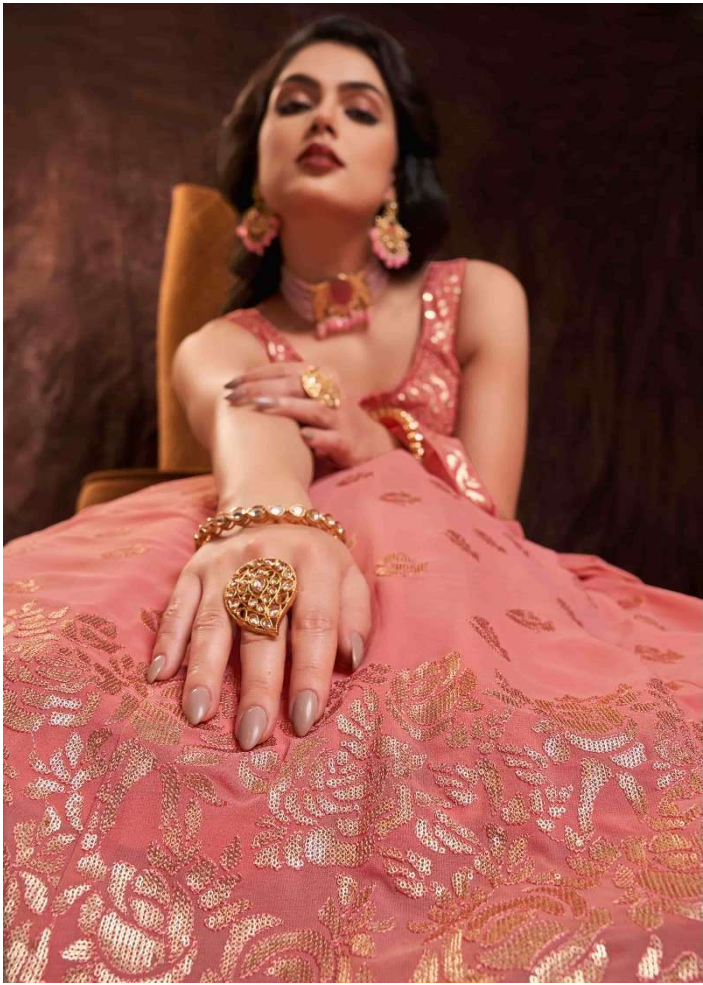

ARYA DESIGNS
63002

ARYA DESIGNS
63003

✿
ARYA DESIGNS
63003
✿

ARYA DESIGNS
63004

ARYA DESIGNS
63005

ARYA DESIGNS
63005

ARYA DESIGNS
63006

ARYA DESIGNS
63007

ARYA DESIGNS
63008

ARYA DESIGNS
63009

ARYA DESIGNS
63010

ARYA DESIGNS
63010

ARYA DESIGNS

ZOYA

VOL-03

SKU	MAIN COLOR	GOWN FABRIC	DUPATTA FABRIC	SIZE	WORK	PRICE
63001	PEACH	GEORGETTE	GEORGETTE	L,XL	SEQUIUNS	5590/- (FLAT) +(GST) +SHIPPING.
63002	PISTA	GEORGETTE	GEORGETTE	L,XL	SEQUIUNS	5590/- (FLAT) +(GST) +SHIPPING.
63003	CREAM	GEORGETTE	GEORGETTE	L,XL	SEQUIUNS	5590/- (FLAT) +(GST) +SHIPPING.
63004	CORAL	GEORGETTE	GEORGETTE	L,XL	SEQUIUNS	5590/- (FLAT) +(GST) +SHIPPING.
63005	PINK	GEORGETTE	GEORGETTE	L,XL	SEQUIUNS	5590/- (FLAT) +(GST) +SHIPPING.
63006	BABY PINK	GEORGETTE	GEORGETTE	L,XL	SEQUIUNS	5590/- (FLAT) +(GST) +SHIPPING.
63007	MAUVE	GEORGETTE	GEORGETTE	L,XL	SEQUIUNS	5590/- (FLAT) +(GST) +SHIPPING.
63008	ORANGE	GEORGETTE	GEORGETTE	L,XL	SEQUIUNS	5590/- (FLAT) +(GST) +SHIPPING.
63009	GREEN	GEORGETTE	GEORGETTE	L,XL	SEQUIUNS	5590/- (FLAT) +(GST) +SHIPPING.
63010	OLIVE	GEORGETTE	GEORGETTE	L,XL	SEQUIUNS	5590/- (FLAT) +(GST) +SHIPPING.
63011	BLUE	GEORGETTE	GEORGETTE	L,XL	SEQUIUNS	5590/- (FLAT) +(GST) +SHIPPING.
63012	BLUE	GEORGETTE	GEORGETTE	L,XL	SEQUIUNS	5590/- (FLAT) +(GST) +SHIPPING.
63013	APRICOT	GEORGETTE	GEORGETTE	L,XL	SEQUIUNS	5590/- (FLAT) +(GST) +SHIPPING.
63014	LIGHT BLUE	GEORGETTE	GEORGETTE	L,XL	SEQUIUNS	5590/- (FLAT) +(GST) +SHIPPING.