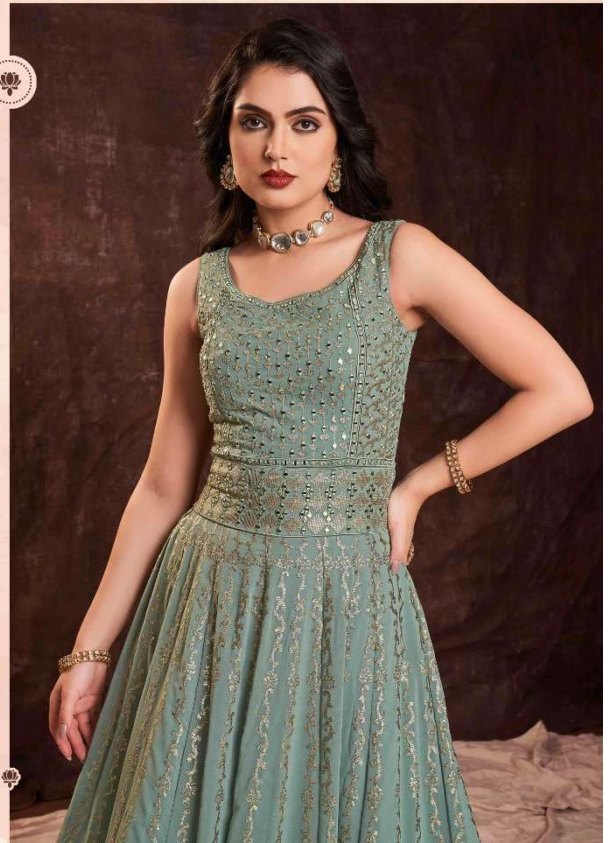

ARYA DESIGNS
63007

ARYA DESIGNS
63008

ARYA DESIGNS
63009

ARYA DESIGNS
63010

ARYA DESIGNS
63010

ARYA DESIGNS
ZOYA
 VOL-03

SKU	MAIN COLOR	GOWN FABRIC	DUPATTA FABRIC	SIZE	WORK	PRICE
63001	PEACH	GEORGETTE	GEORGETTE	L,XL	SEQUIUNS	5590/- (FLAT) +(GST) +SHIPPING.
63002	PISTA	GEORGETTE	GEORGETTE	L,XL	SEQUIUNS	5590/- (FLAT) +(GST) +SHIPPING.
63003	CREAM	GEORGETTE	GEORGETTE	L,XL	SEQUIUNS	5590/- (FLAT) +(GST) +SHIPPING.
63004	CORAL	GEORGETTE	GEORGETTE	L,XL	SEQUIUNS	5590/- (FLAT) +(GST) +SHIPPING.
63005	PINK	GEORGETTE	GEORGETTE	L,XL	SEQUIUNS	5590/- (FLAT) +(GST) +SHIPPING.
63006	BABY PINK	GEORGETTE	GEORGETTE	L,XL	SEQUIUNS	5590/- (FLAT) +(GST) +SHIPPING.
63007	MAUVE	GEORGETTE	GEORGETTE	L,XL	SEQUIUNS	5590/- (FLAT) +(GST) +SHIPPING.
63008	ORANGE	GEORGETTE	GEORGETTE	L,XL	SEQUIUNS	5590/- (FLAT) +(GST) +SHIPPING.
63009	GREEN	GEORGETTE	GEORGETTE	L,XL	SEQUIUNS	5590/- (FLAT) +(GST) +SHIPPING.
63010	OLIVE	GEORGETTE	GEORGETTE	L,XL	SEQUIUNS	5590/- (FLAT) +(GST) +SHIPPING.
63011	BLUE	GEORGETTE	GEORGETTE	L,XL	SEQUIUNS	5590/- (FLAT) +(GST) +SHIPPING.
63012	BLUE	GEORGETTE	GEORGETTE	L,XL	SEQUIUNS	5590/- (FLAT) +(GST) +SHIPPING.
63013	APRICOT	GEORGETTE	GEORGETTE	L,XL	SEQUIUNS	5590/- (FLAT) +(GST) +SHIPPING.
63014	LIGHT BLUE	GEORGETTE	GEORGETTE	L,XL	SEQUIUNS	5590/- (FLAT) +(GST) +SHIPPING.