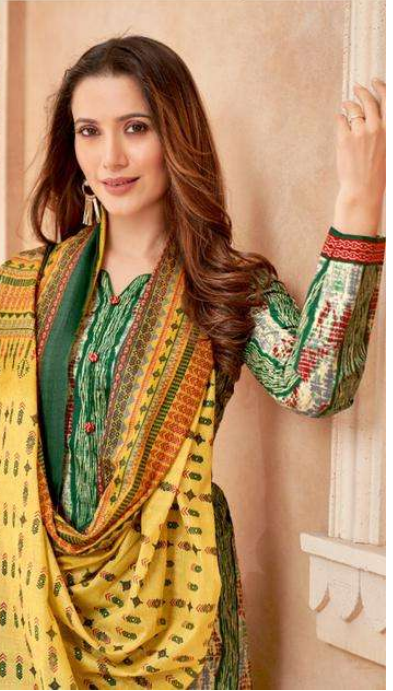

kala
feminine forever & ever...

OREANA
THE REAL LOOK OF A LADY
Vol : 4

kala
feminine forever & ever...

OREANA
THE REAL LOOK OF A LADY
Vol : 4

kala
feminine forever & ever...
OREANA
The Best of Indian Fashion
Vol. 04

4603

kala
feminine forever & ever...
OREANA
Val. 6

4604

kala
feminine forever & ever...
OREANA
THE ART OF ELEGANCE
Vol. 3

4606

kala
feminine forever & ever...
OREANA
THE REAL LOOK OF A LADY
Vol: 4

4607

kala
feminine forever & ever...
OREANA
Part 1 of the OREANA collection
Vol. 4

4608

kala
feminine forever & ever...
OREANA
THE GREAT LEGEND OF KALKA
Vol. 4

4609

kala
fashioning forever & ever...
OREANA
the best look for a day
Vol.54

4610

OREANA

THE REAL LOOK OF A LADY
Vol : 4

kala
feminine forever & ever...

4609

4610

4611

4612

Catlogue Name	OREANA THE REAL LOOK OF A LADY Vol : 4
Total No.of Designs	12
No.of Set Parcel	8
No.of Pcs-1 Parcel	96