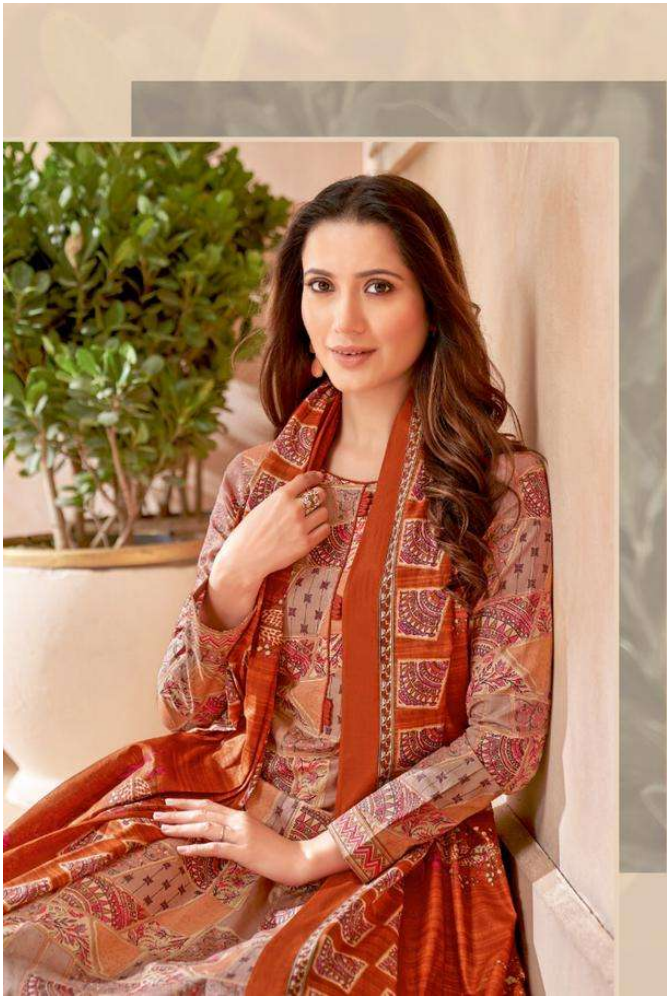

**kala**

feminine forever & ever...

**OREANA**

THE REAL LOOK OF A LADY

**Vol : 4**

**kala**

feminine forever & ever...

**OREANA**

THE REAL LOOK OF A LADY

**Vol : 4**

**kala**  
feminine forever & ever...  
**OREANA**  
The Best of Indian Fashion  
Vol. 04

4603

**kala**  
feminine forever & ever...  
**OREANA**  
Vol. 6

4604

kala  
feminine forever & ever...  
**OREANA**  
THE ART OF ELEGANCE  
Vol. 3

Catlogue Name	<b>OREANA</b> THE REAL LOOK OF A LADY
Total No.of Designs	12
No.of Set Parcel	8
No.of Pcs-1 Parcel	96