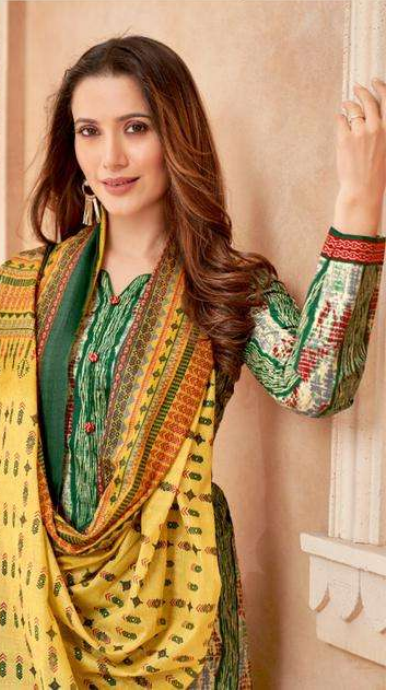

**kala**  
feminine forever & ever...

**OREANA**  
THE REAL LOOK OF A LADY  
Vol : 4

**kala**  
feminine forever & ever...

**OREANA**  
THE REAL LOOK OF A LADY  
Vol : 4

**kala**  
feminine forever & ever...  
**OREANA**  
The Best of Indian Fashion  
Vol. 04

4603

**kala**  
feminine forever & ever...  
**OREANA**  
Vol. 6

4604

**kala**  
feminine forever & ever...  
**OREANA**  
THE ART OF ELEGANCE  
Vol. 3

4606

**kala**  
feminine forever & ever...  
**OREANA**  
THE REAL LOOK OF A LADY  
Vol: 4

4607

**kala**  
feminine forever & ever...  
**OREANA**  
Part 1 of the OREANA Series  
Vol. 4

4608

kala  
feminine forever & ever...  
**OREANA**  
THE GREAT LEGEND OF KALKA  
Vol. 4

4609

**kala**  
fashioning forever & ever...  
**OREANA**  
the best of both worlds  
Vol.54

4606

4607

4608

4609

4610

4611

4612

Catlogue Name	<b>OREANA</b> THE REAL LOOK OF A LADY Vol : 4
Total No.of Designs	12
No.of Set Parcel	8
No.of Pcs-1 Parcel	96