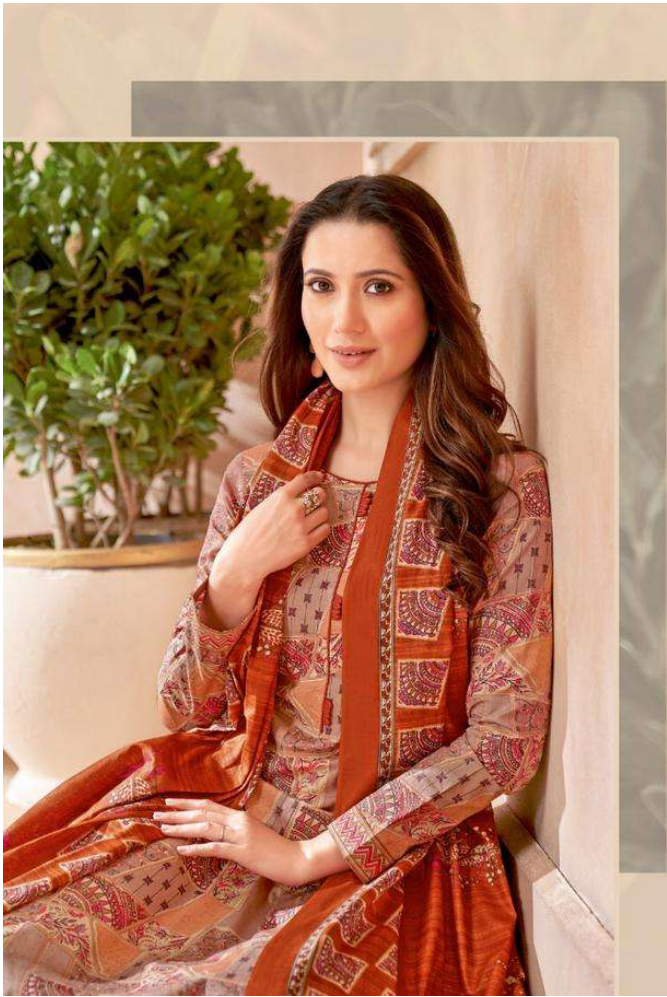

kala
feminine forever & ever...

OREANA
THE REAL LOOK OF A LADY
Vol : 4

kala
feminine forever & ever...

OREANA
THE REAL LOOK OF A LADY
Vol : 4

kala
feminine forever & ever...
OREANA
The Best of Indian Fashion
Vol. 04

4608

kala
feminine forever & ever...
OREANA
THE GREAT LEGEND OF KALKA
Vol. 4

4609

kala
fashioning forever & ever...
OREANA
the best look for a day
Vol.54

4610

OREANA

THE REAL LOOK OF A LADY
Vol : 4

kala
feminine forever & ever...

4609

4610

4611

4612

Catlogue Name	OREANA THE REAL LOOK OF A LADY Vol : 4
Total No.of Designs	12
No.of Set Parcel	8
No.of Pcs-1 Parcel	96