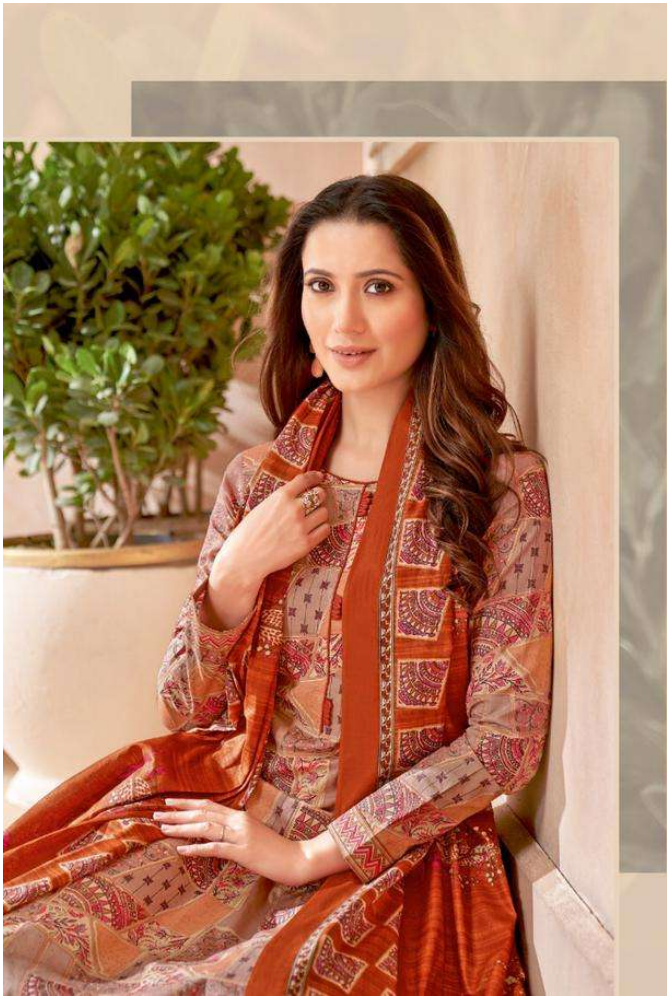

kala
feminine forever & ever...

OREANA
THE REAL LOOK OF A LADY
Vol : 4

kala
feminine forever & ever...

OREANA
THE REAL LOOK OF A LADY
Vol : 4

kala
feminine forever & ever...
OREANA
The Best of Indian Fashion
Vol. 04

4611

4612

Catlogue Name	OREANA THE REAL LOOK OF A LADY Vol : 4
Total No.of Designs	12
No.of Set Parcel	8
No.of Pcs-1 Parcel	96