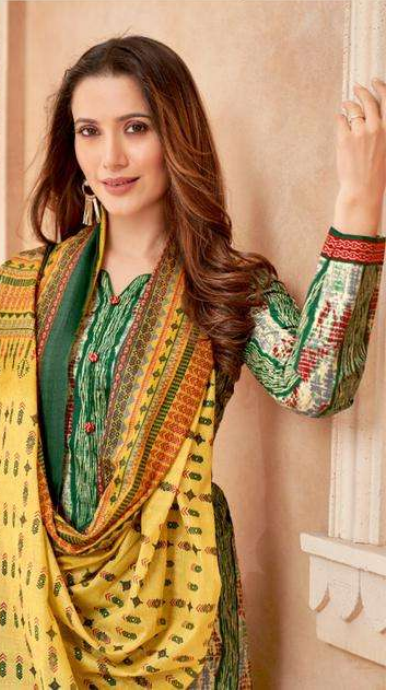

kala
feminine forever & ever...

OREANA
THE REAL LOOK OF A LADY
Vol : 4

kala
feminine forever & ever...

OREANA
THE REAL LOOK OF A LADY
Vol : 4

kala
feminine forever & ever...
OREANA
The Best of Indian Fashion
Vol. 04

4603

kala
feminine forever & ever...
OREANA
Val. 6

4604

kala
feminine forever & ever...
OREANA
THE ART OF ELEGANCE
Vol. 3

4606

kala
feminine forever & ever...
OREANA
Part 1 of the OREANA Series
Vol. 4

4608

kala
feminine forever & ever...
OREANA
THE GREAT LEGEND OF KALPA
Vol : 4

4609

kala
fashioning forever & ever...
OREANA
the best of both worlds
Vol.54

4610

OREANA

THE REAL LOOK OF A LADY
Vol : 4

kala
feminine forever & ever...

4601

4602

4611

4612

Catlogue Name	OREANA THE REAL LOOK OF A LADY Vol : 4
Total No.of Designs	12
No.of Set Parcel	8
No.of Pcs-1 Parcel	96