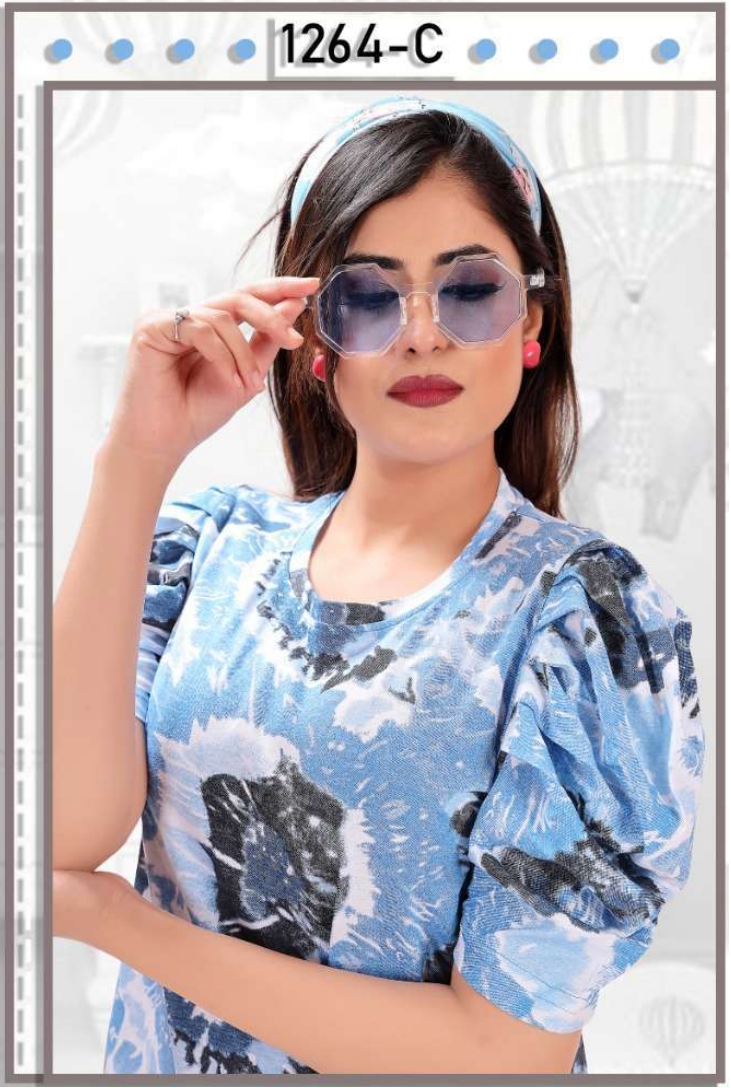

  
**La-Fairy**™  
*la-fairy.com*

Now in Tai Dai  
Coolll Teeessss  
With  
Juliet Sleeve

- L
- XL
- XXL
- 3XL

1264-A

  
**La-Fairy**™  
*Living with a fairy*

Now in Tai Dai  
Coolll Teeessss  
With  
Juliet Sleeve

- L
- XL
- XXL
- 3XL

1264-B

**La-Fairy**™  
*La-Fairy*

Now in Tai Dai  
Coolll Teessss  
With  
Juliet Sleeve

- L
- XL
- XXL
- 3XL

1264-C

**La-Fairy**™  
*Love yourself and life*

- L
- XL
- XXL
- 3XL

1264-D

Now in Tai Dai  
Coolll Teeesssss  
With  
Juliet Sleeve

  
**La-Fairy**™  
*la-fairy.com*

Now in Tai Dai  
Coolll Teeessss  
With  
Juliet Sleeve

- L
- XL
- XXL
- 3XL

1264-A