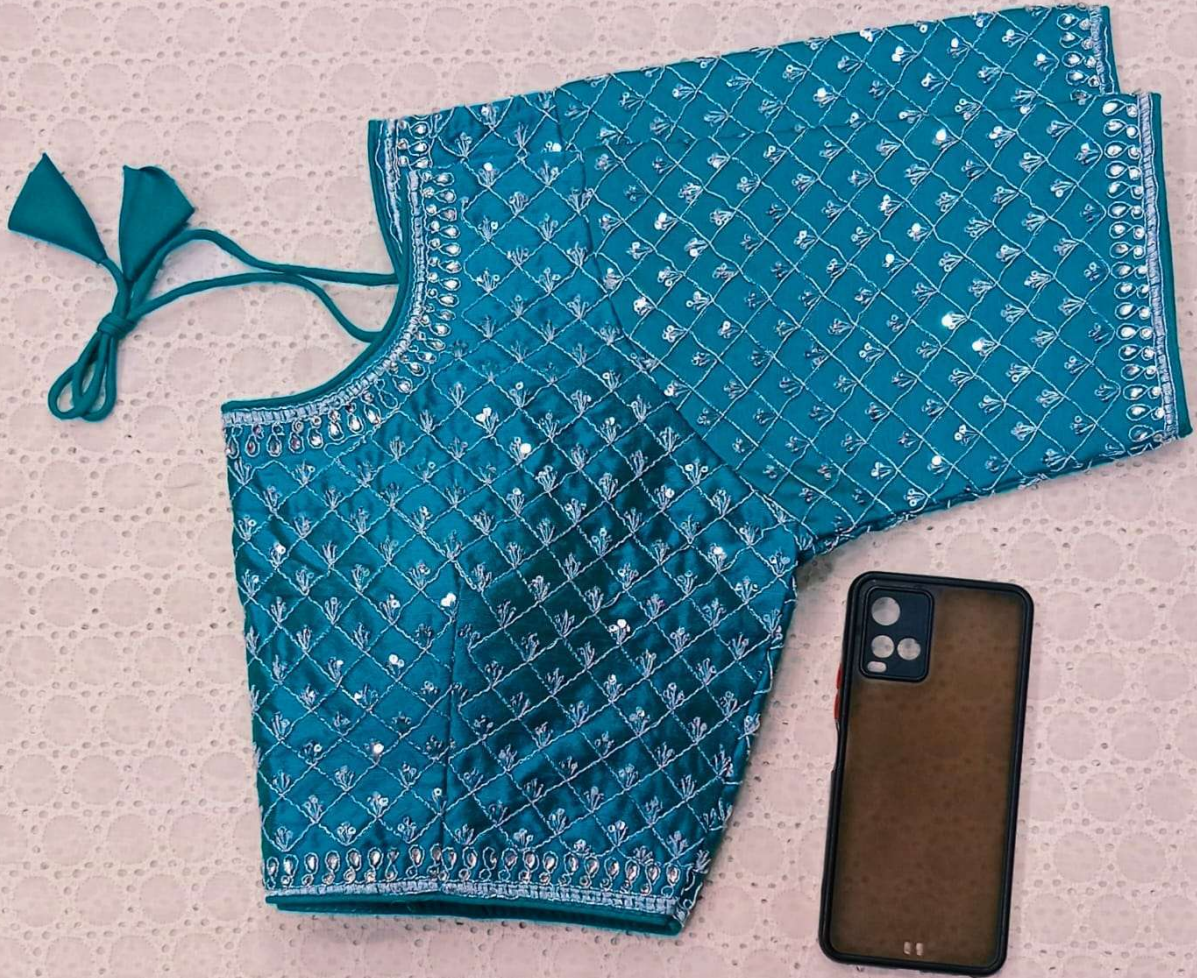

Gajri

Gajri

Royal Blue

Black

Maroon

Back View

Wine

Navy Blue

Bottal Green

White Silver

Chiku Gold

Mustard

Grey

Rani

Red

Rama