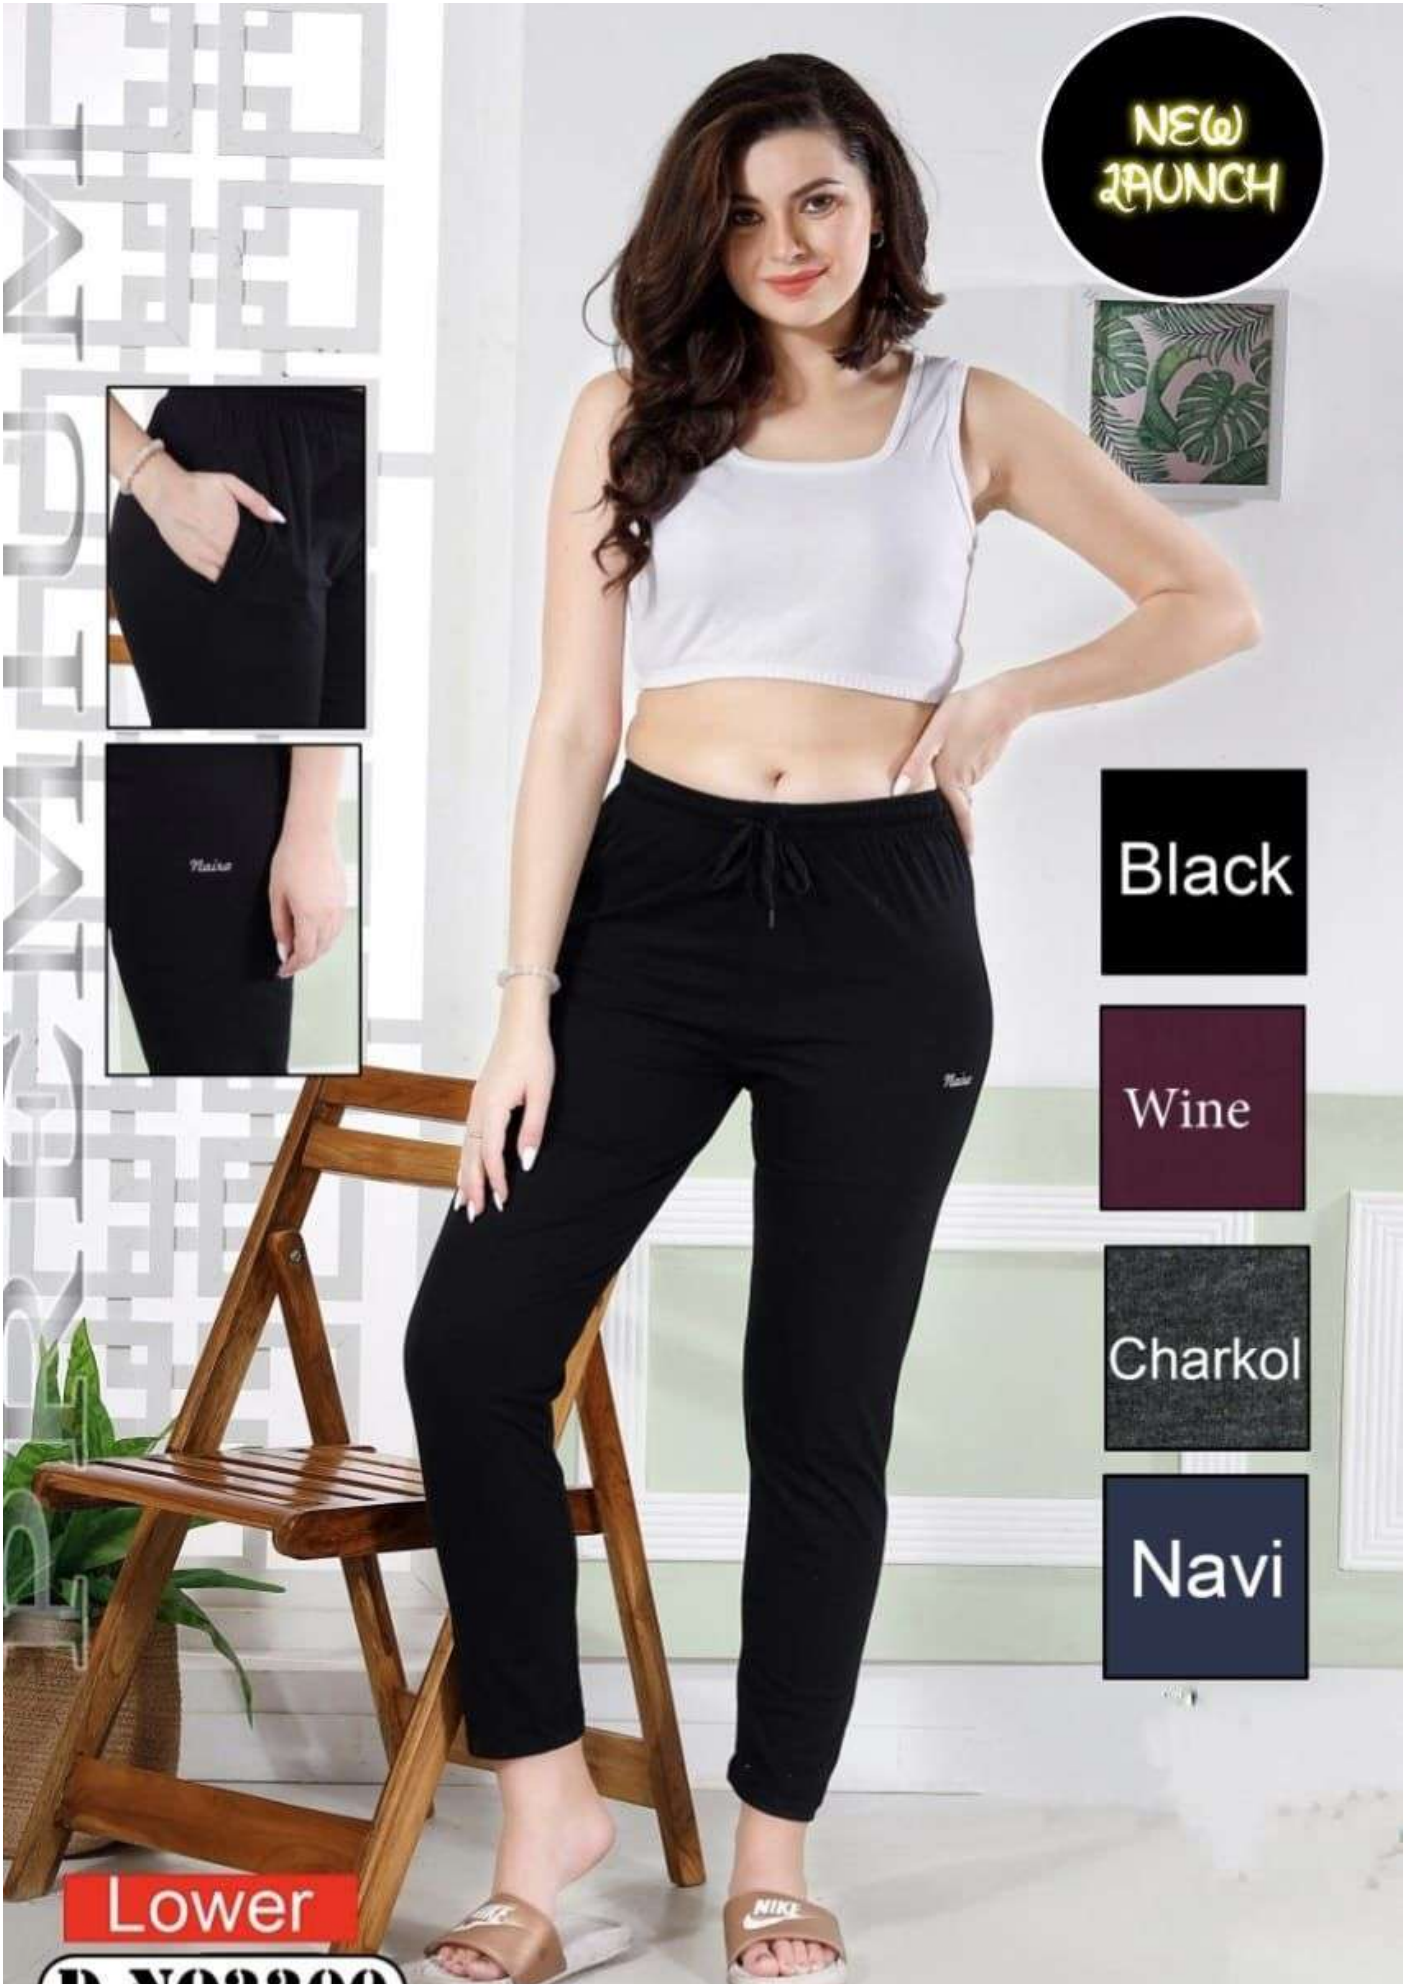

NEW
LAUNCH

Black

Wine

Charkol

Navi

Lower

D.N02200

NEW
LAUNCH

Black

Wine

Charkol

Navi

Lower

D.N02200