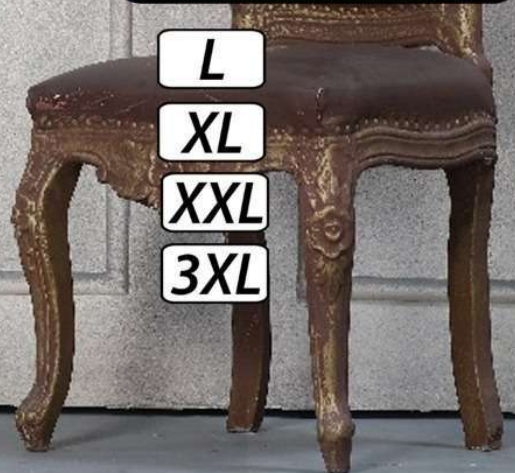

Là-Fairy

luxury with comfort

Cotton Flex

Fabric

Kurta With

Double Pocket

L

XL