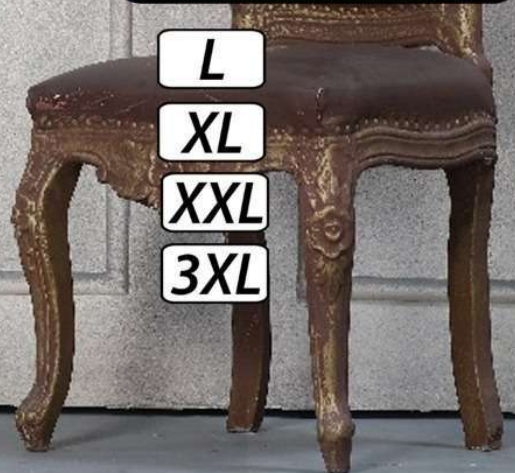

Cotton Flex

Fabric

Kurta With

Double Pocket

L

XL

XXL

3XL