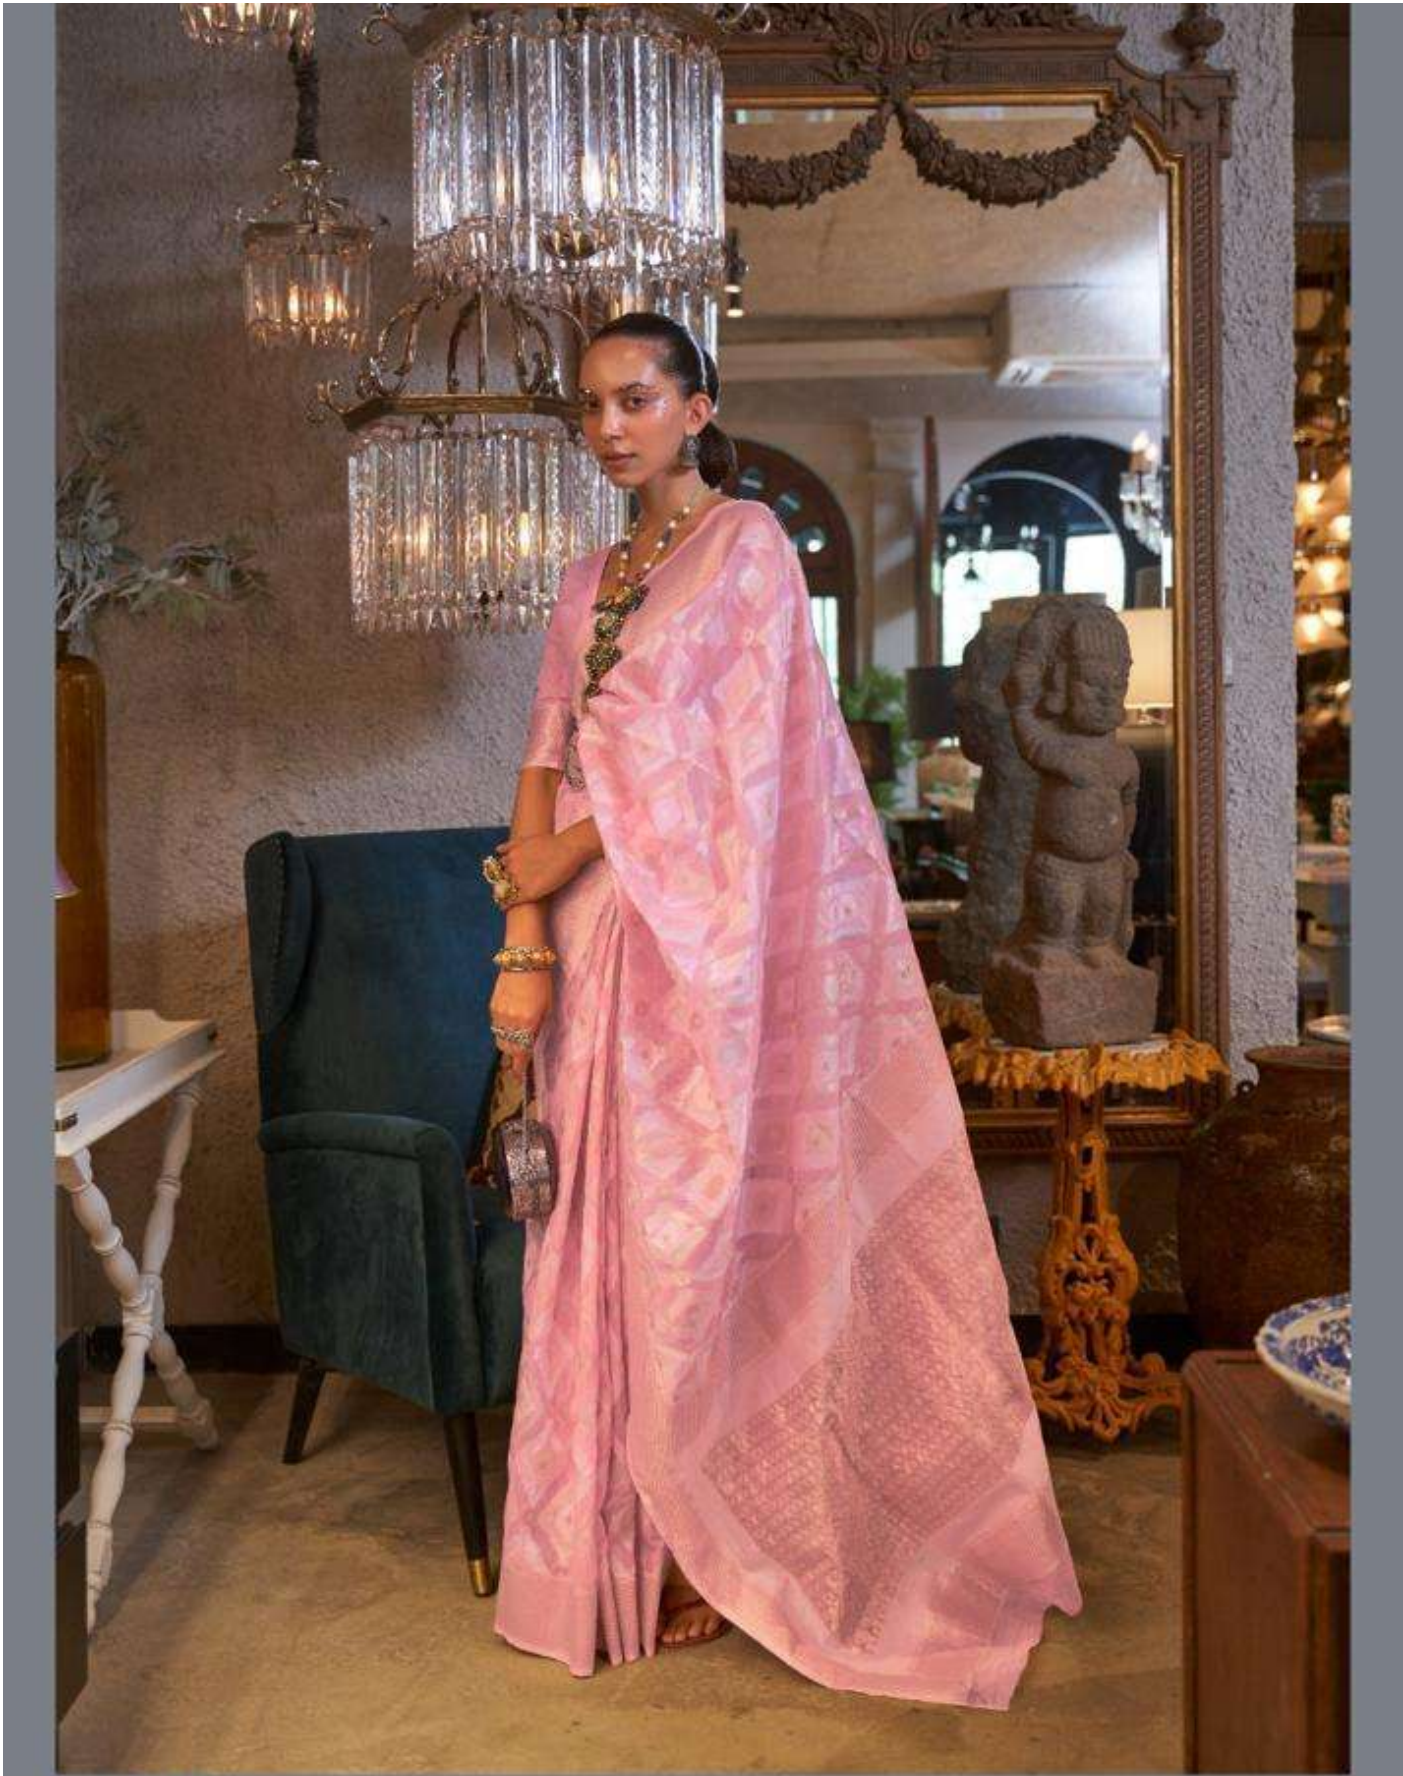

RAJTEX®
Indigena
100% COTTON | 100% LINEN | 100% SILK

KAPAAS LINEN

PURE LINEN HANDLOOM WEAVING 3 0 0 0 0 2