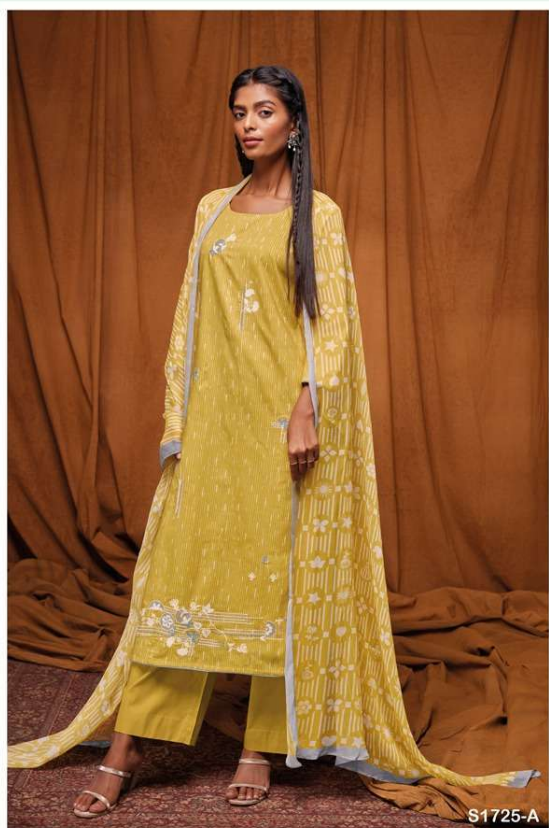

Ganga®  
Nitara  
S1725

Ganga®  
Nitara  
S1725

Ganga®

S1725-B

Ganga®

Ganga®

S1725-D

S1725-C

PRODUCT NAME	<b>NITARA</b>
D.NO.	S1725
DESCRIPTION	<b>TOP</b> PREMIUM COTTON PRINTED WITH EMBROIDERY AND SOLID BORDER  <b>BOTTOM</b> PREMIUM COTTON SOLID COLOR  <b>DUPATTA</b> PURE CHIFFON PRINTED
HSN CODE	<b>520851</b>
WHOLESALE PRICE	<b>1500/- EACH+GST(EXTRA)</b>