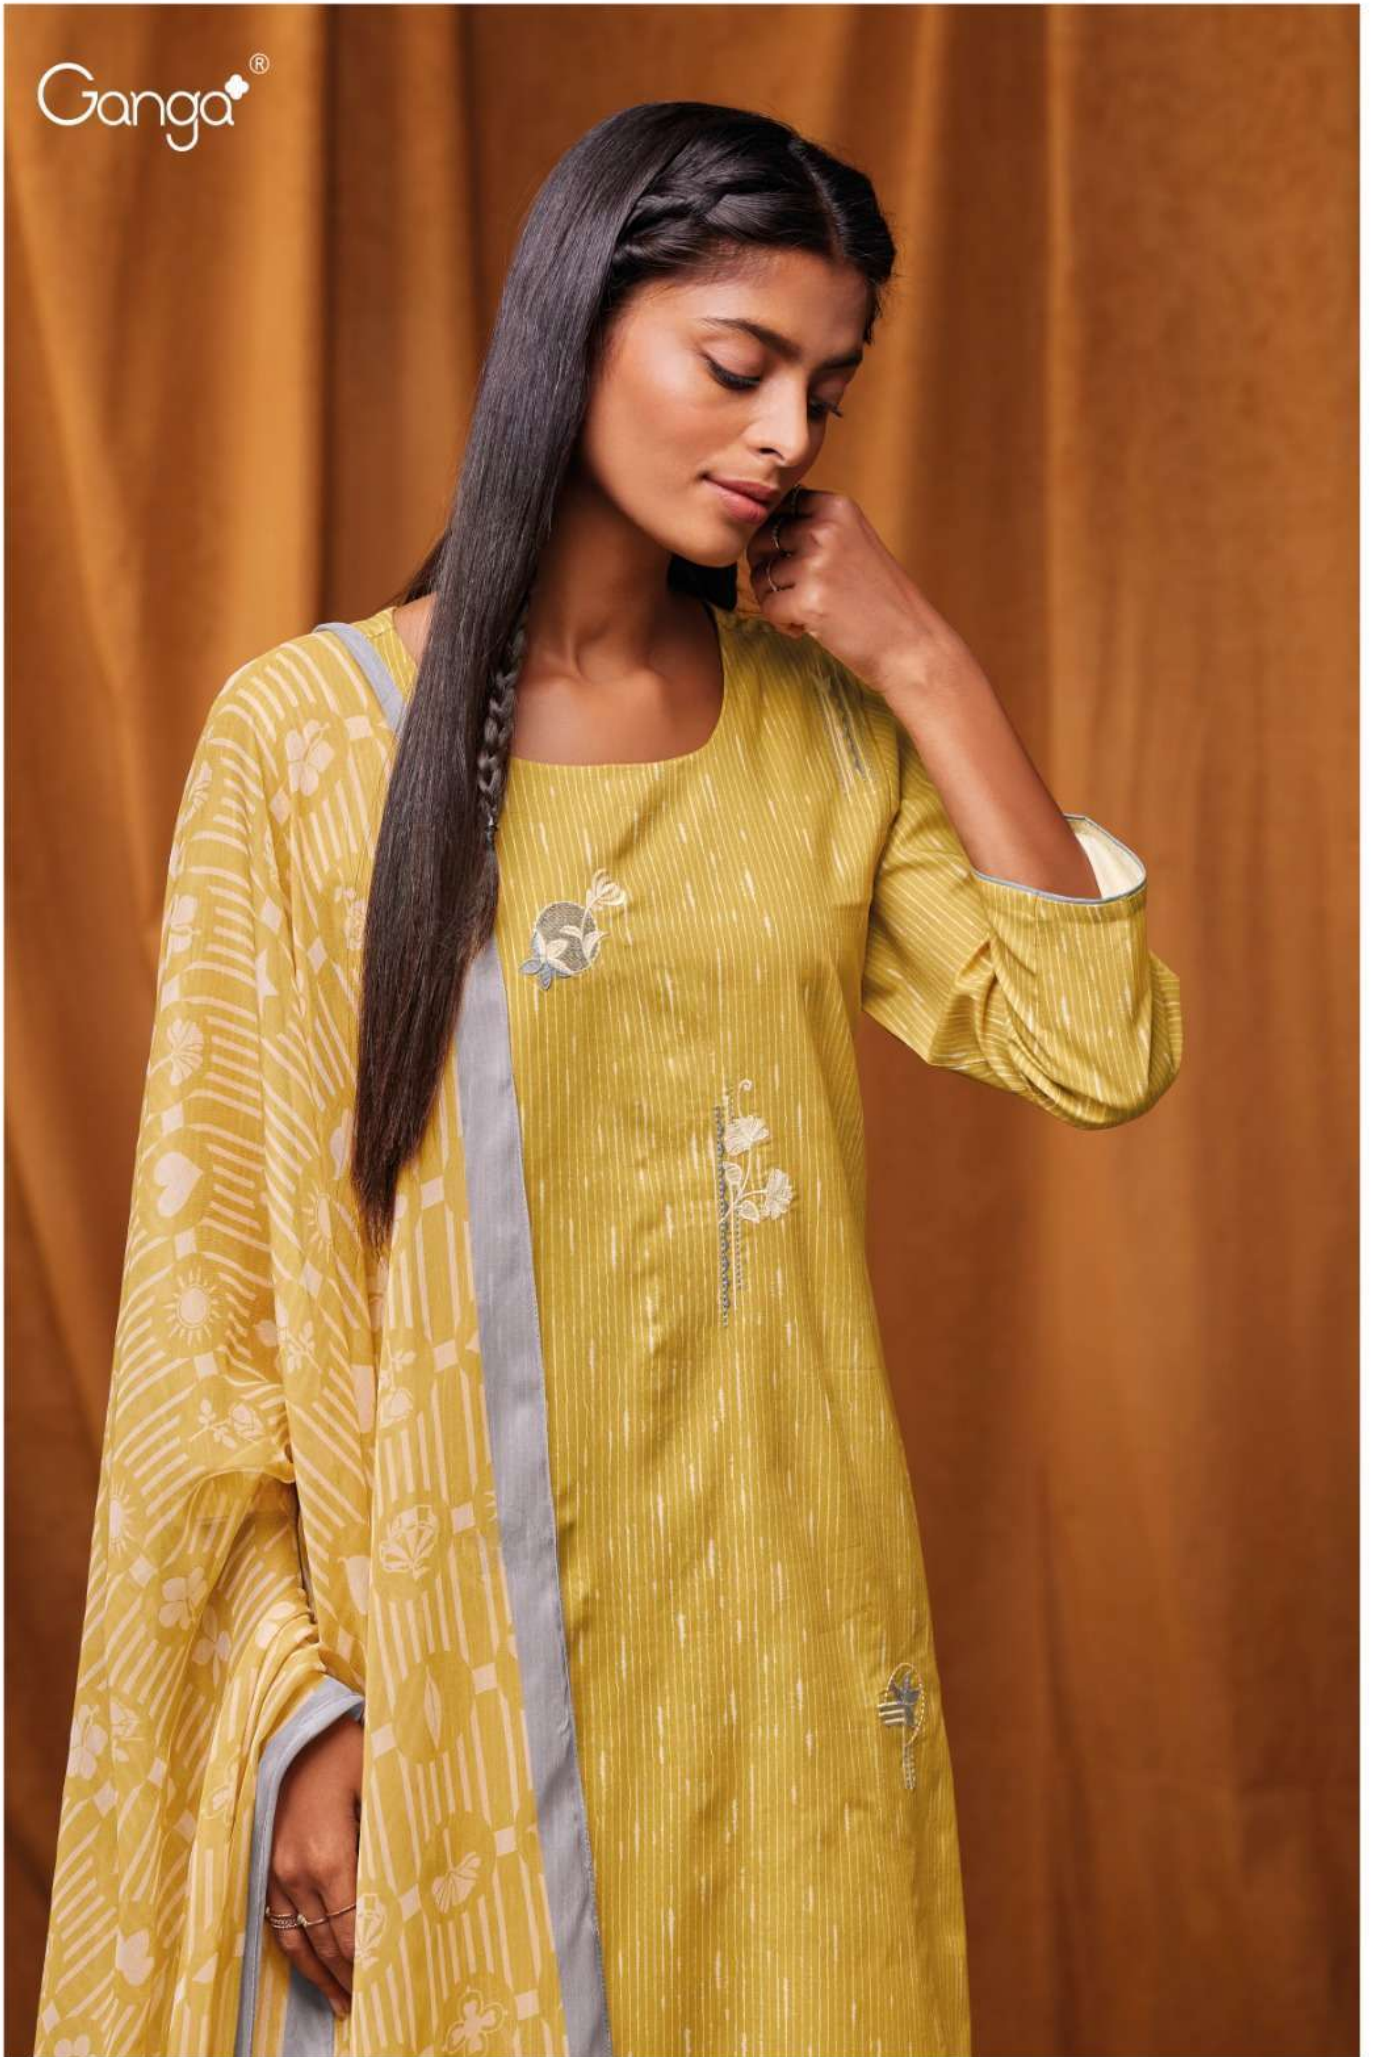

Ganga®  
Nitara  
S1725

Ganga®  
Nitara  
S1725

Ganga®

S1725-B

Ganga®

Ganga®

S1725-D

S1725-C

PRODUCT NAME	<b>NITARA</b>
D.NO.	S1725
DESCRIPTION	<b>TOP</b> PREMIUM COTTON PRINTED WITH EMBROIDERY AND SOLID BORDER  <b>BOTTOM</b> PREMIUM COTTON SOLID COLOR  <b>DUPATTA</b> PURE CHIFFON PRINTED
HSN CODE	<b>520851</b>
WHOLESALE PRICE	<b>1500/- EACH+GST(EXTRA)</b>