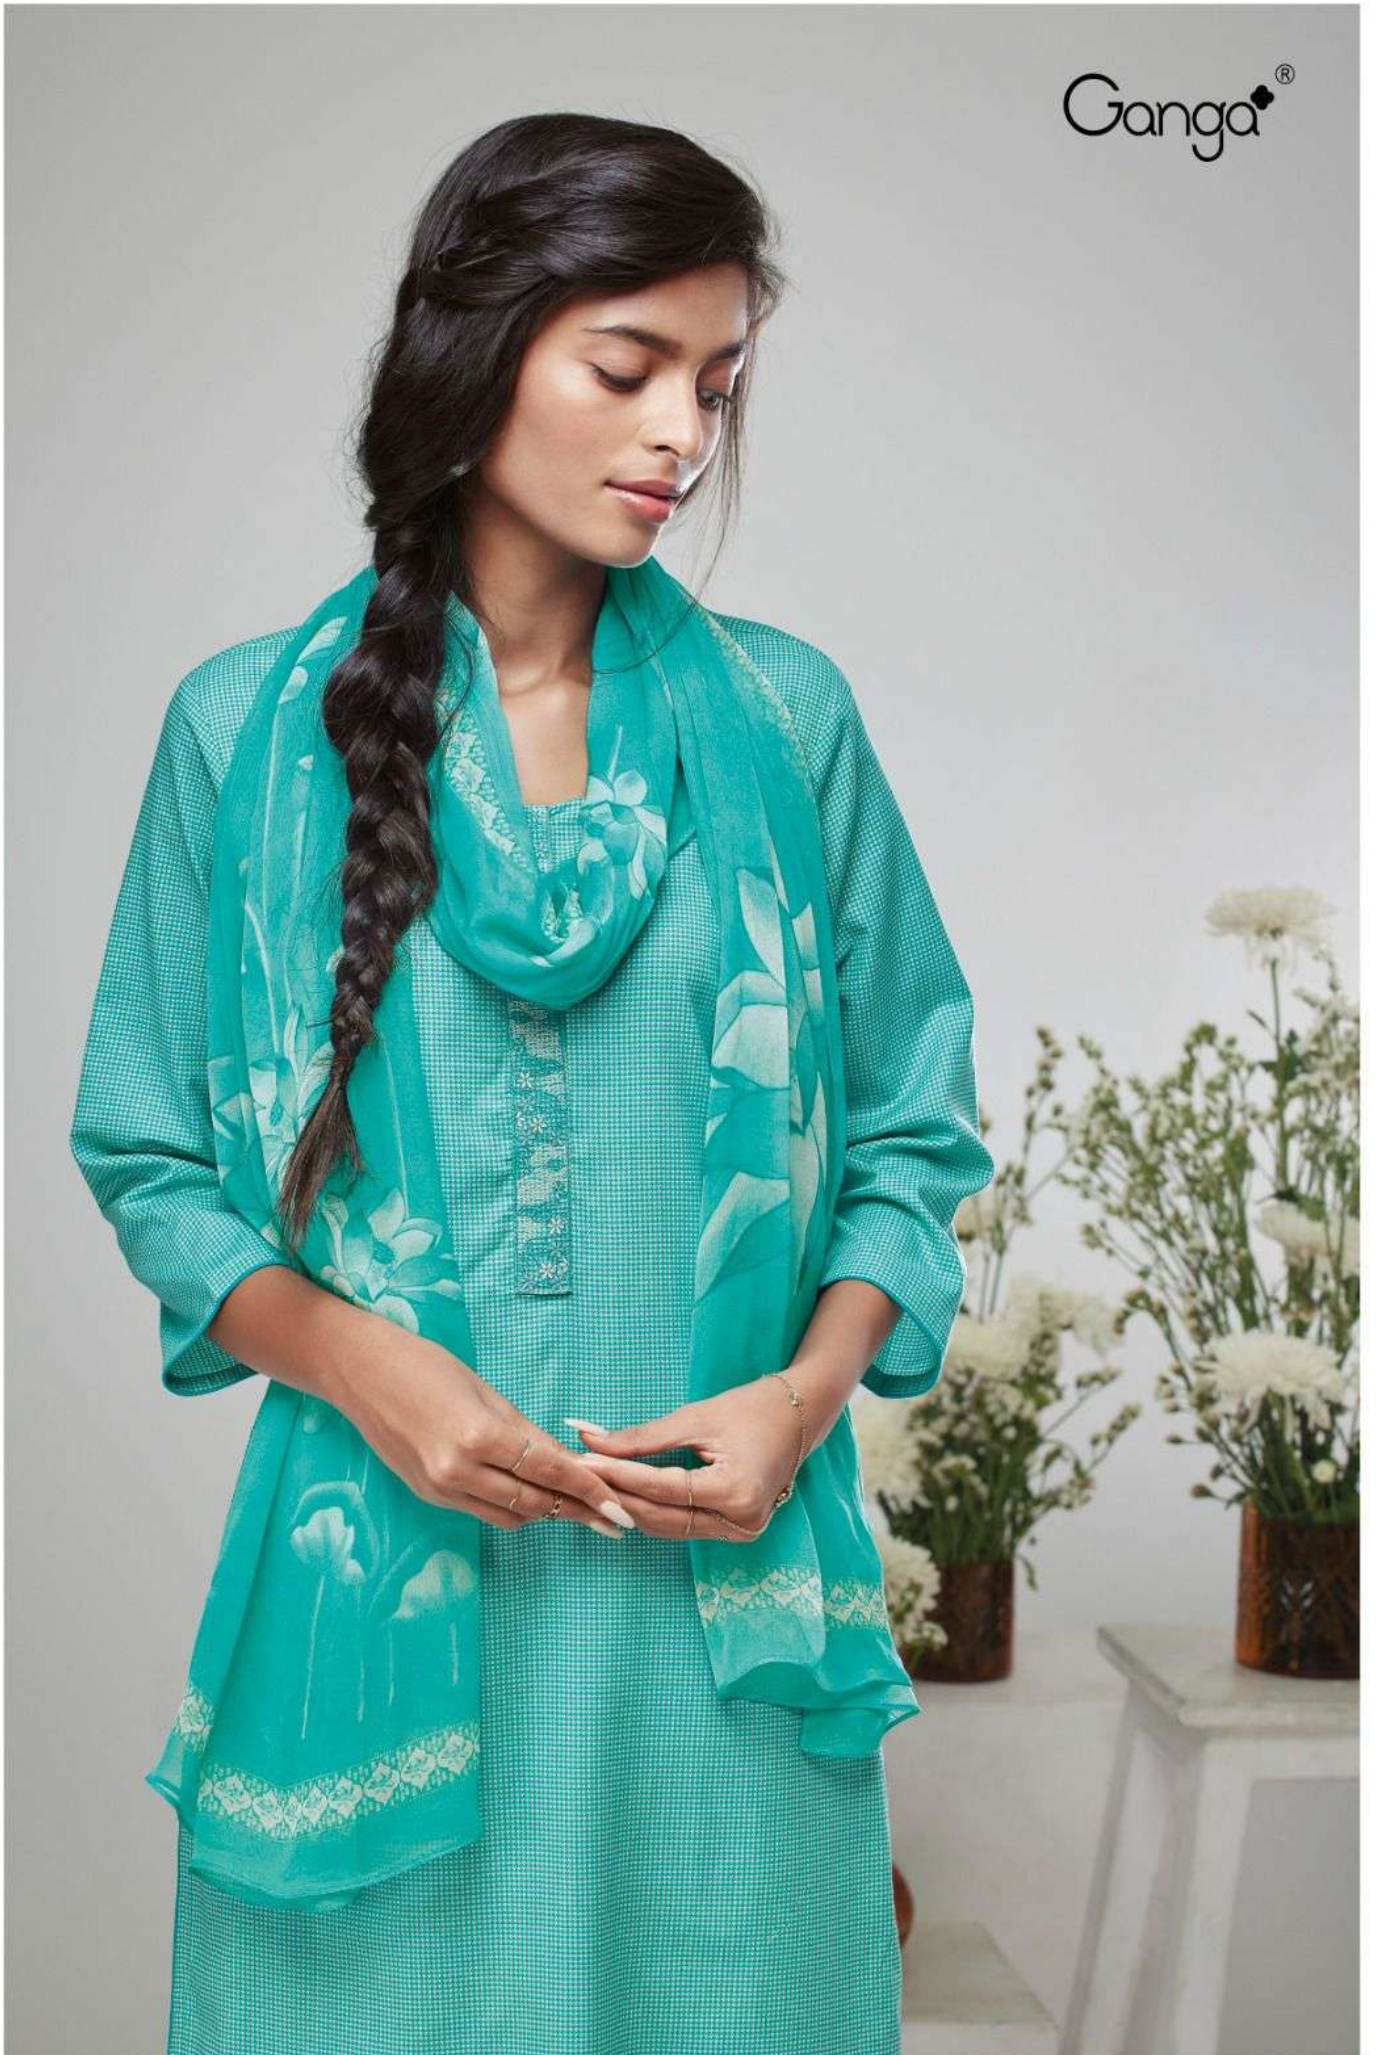

Ganga®

Ganga®

Ganga®

S1678-A

Ganga®

S1678-C

S1678-B

S1678-A

S1678-B

S1678-C

Ganga®
Nirupa
S1678- A/B/C

S1678-C

PRODUCT NAME	<i>NIRUPA</i>
D.NO.	S1678
DESCRIPTION	TOP PREMIUM COTTON PRINTED WITH EMBROIDERY AND COTTON LACE BOTTOM PREMIUM COTTON SOLID COLOR DUPATTA PURE CHIFFON PRINTED
HSN CODE	520851
WHOLESALE PRICE	1470/- EACH+GST(EXTRA)