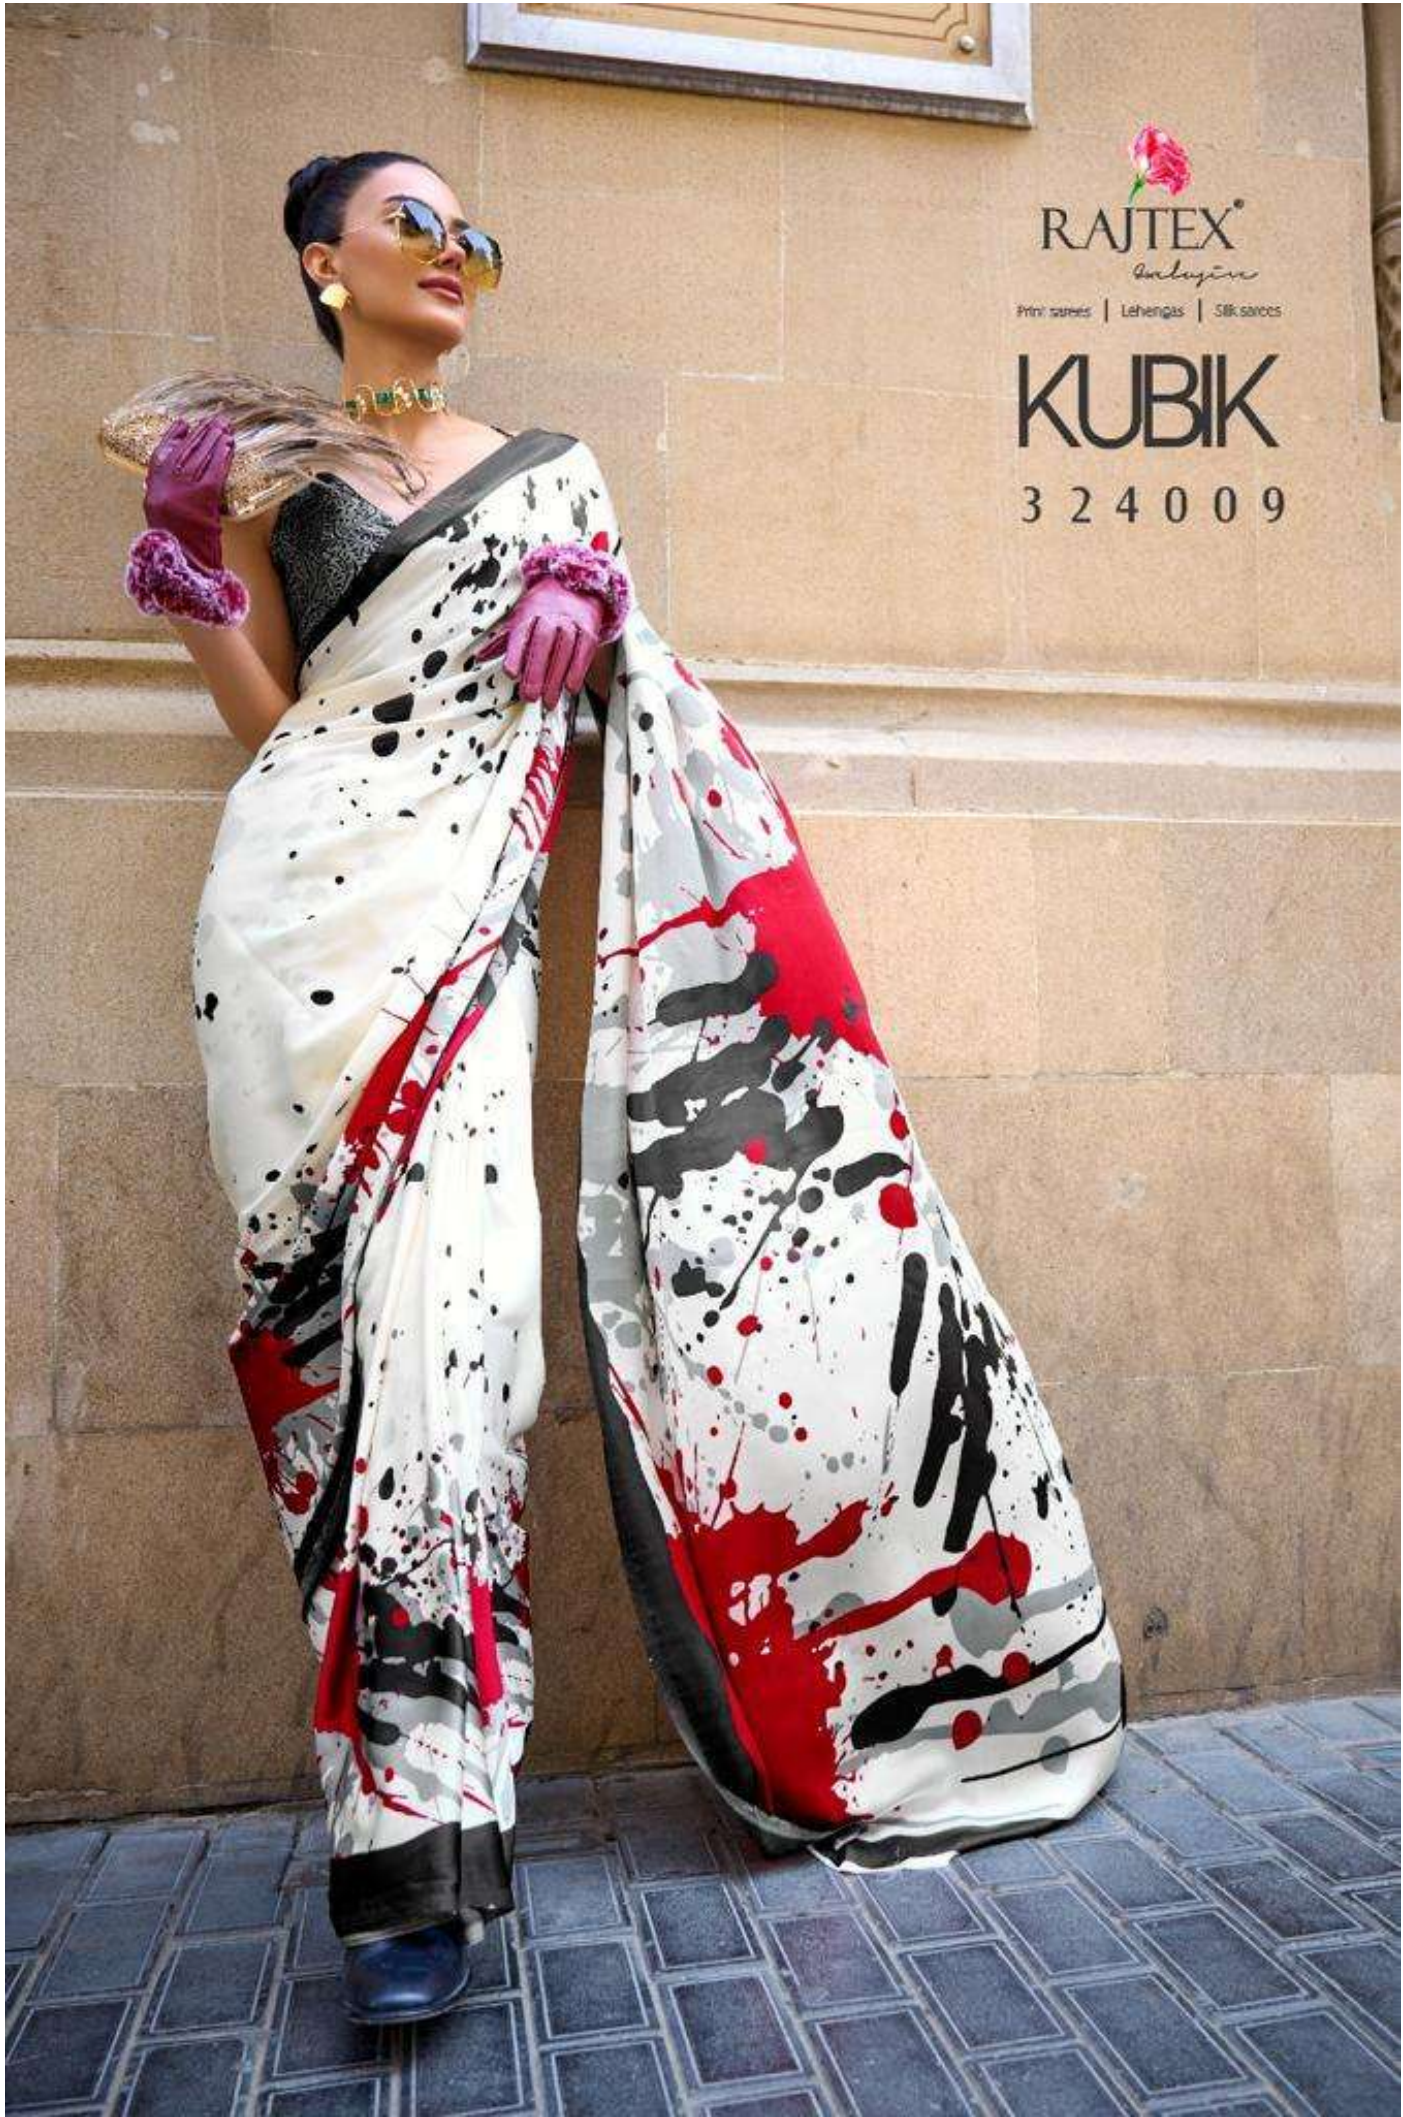

RAJTEX®
Quality

Print sarees | Lehengas | Silk sarees

KUBIK

3 2 4 0 0 9