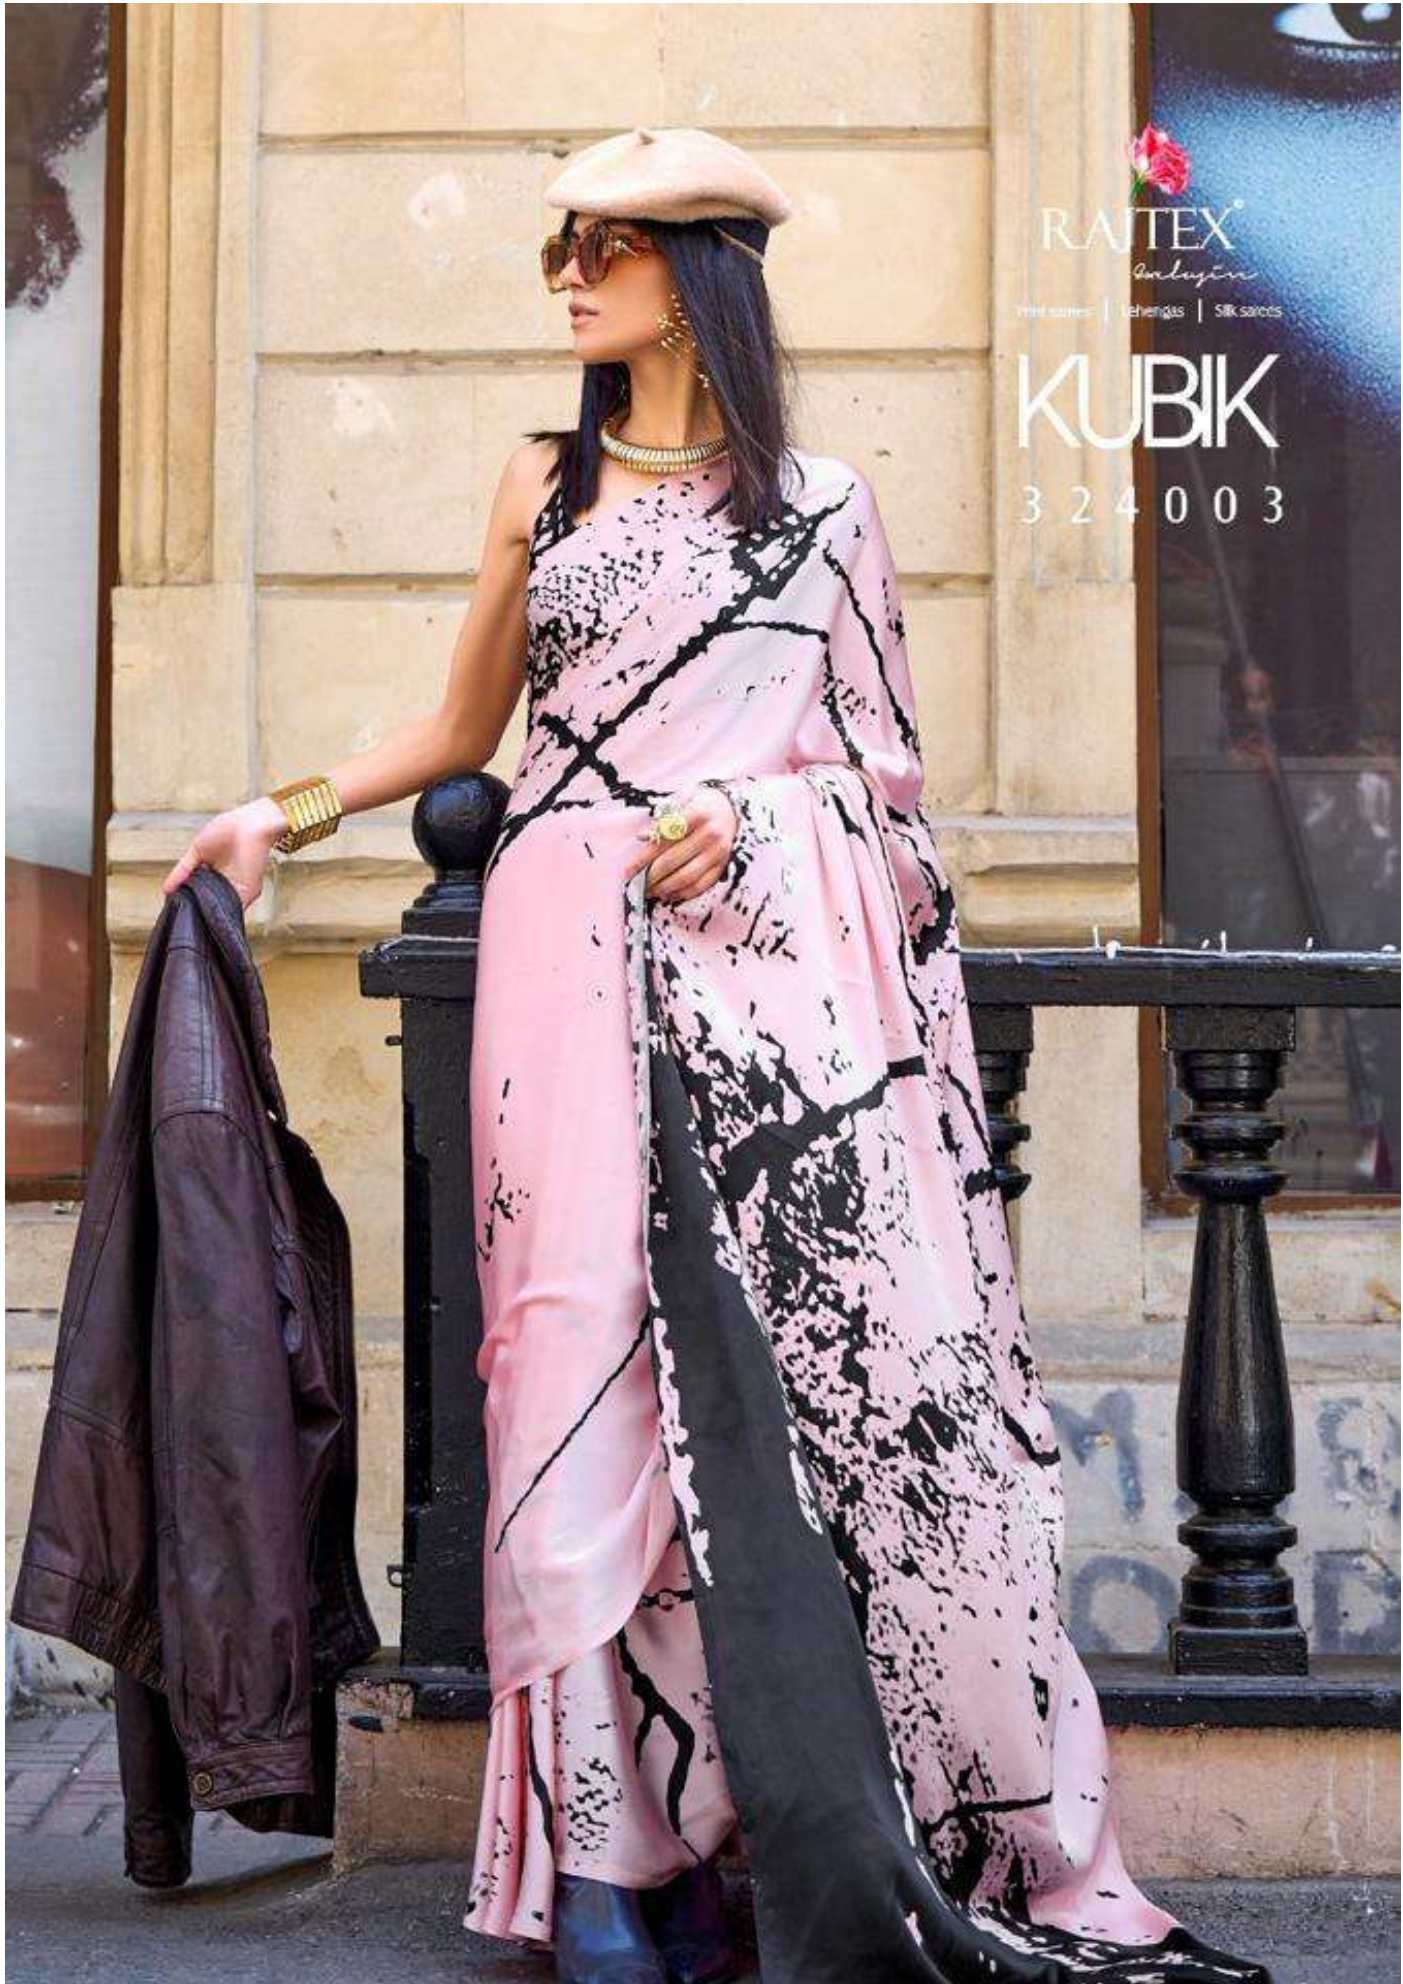

RAJTEX®

Analysin

The name | Lehengas | Silk saris

KUBIK

3 2 4 0 0 3