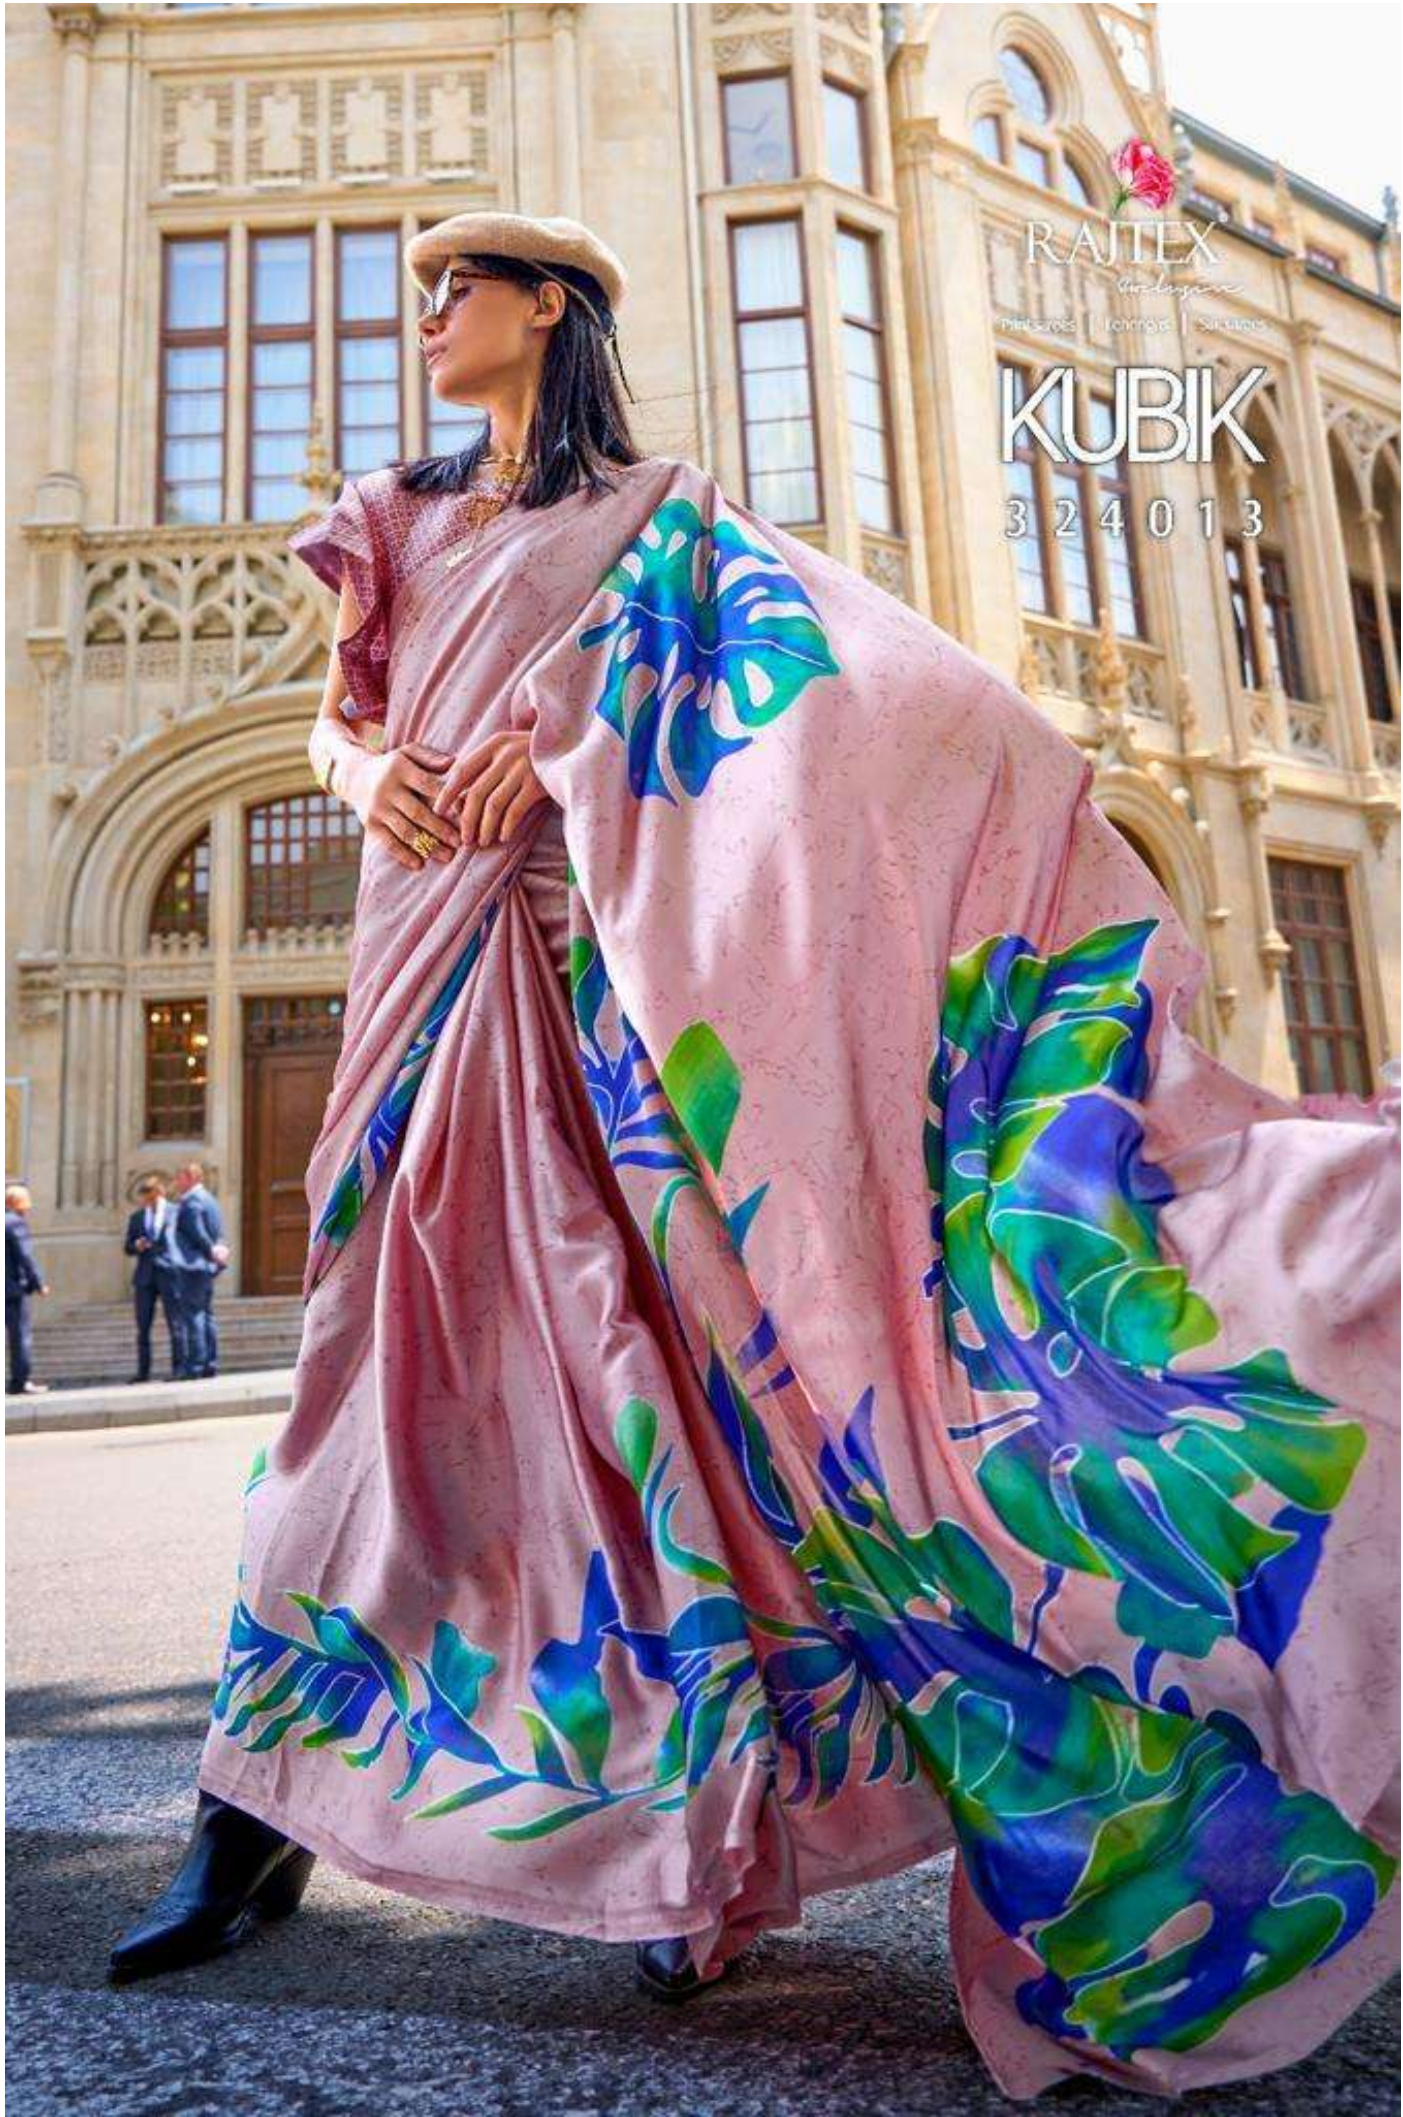

RAJTEX

Collection

Prints, robes | Lehngas | Saris

KUBIK

3 2 4 0 1 3