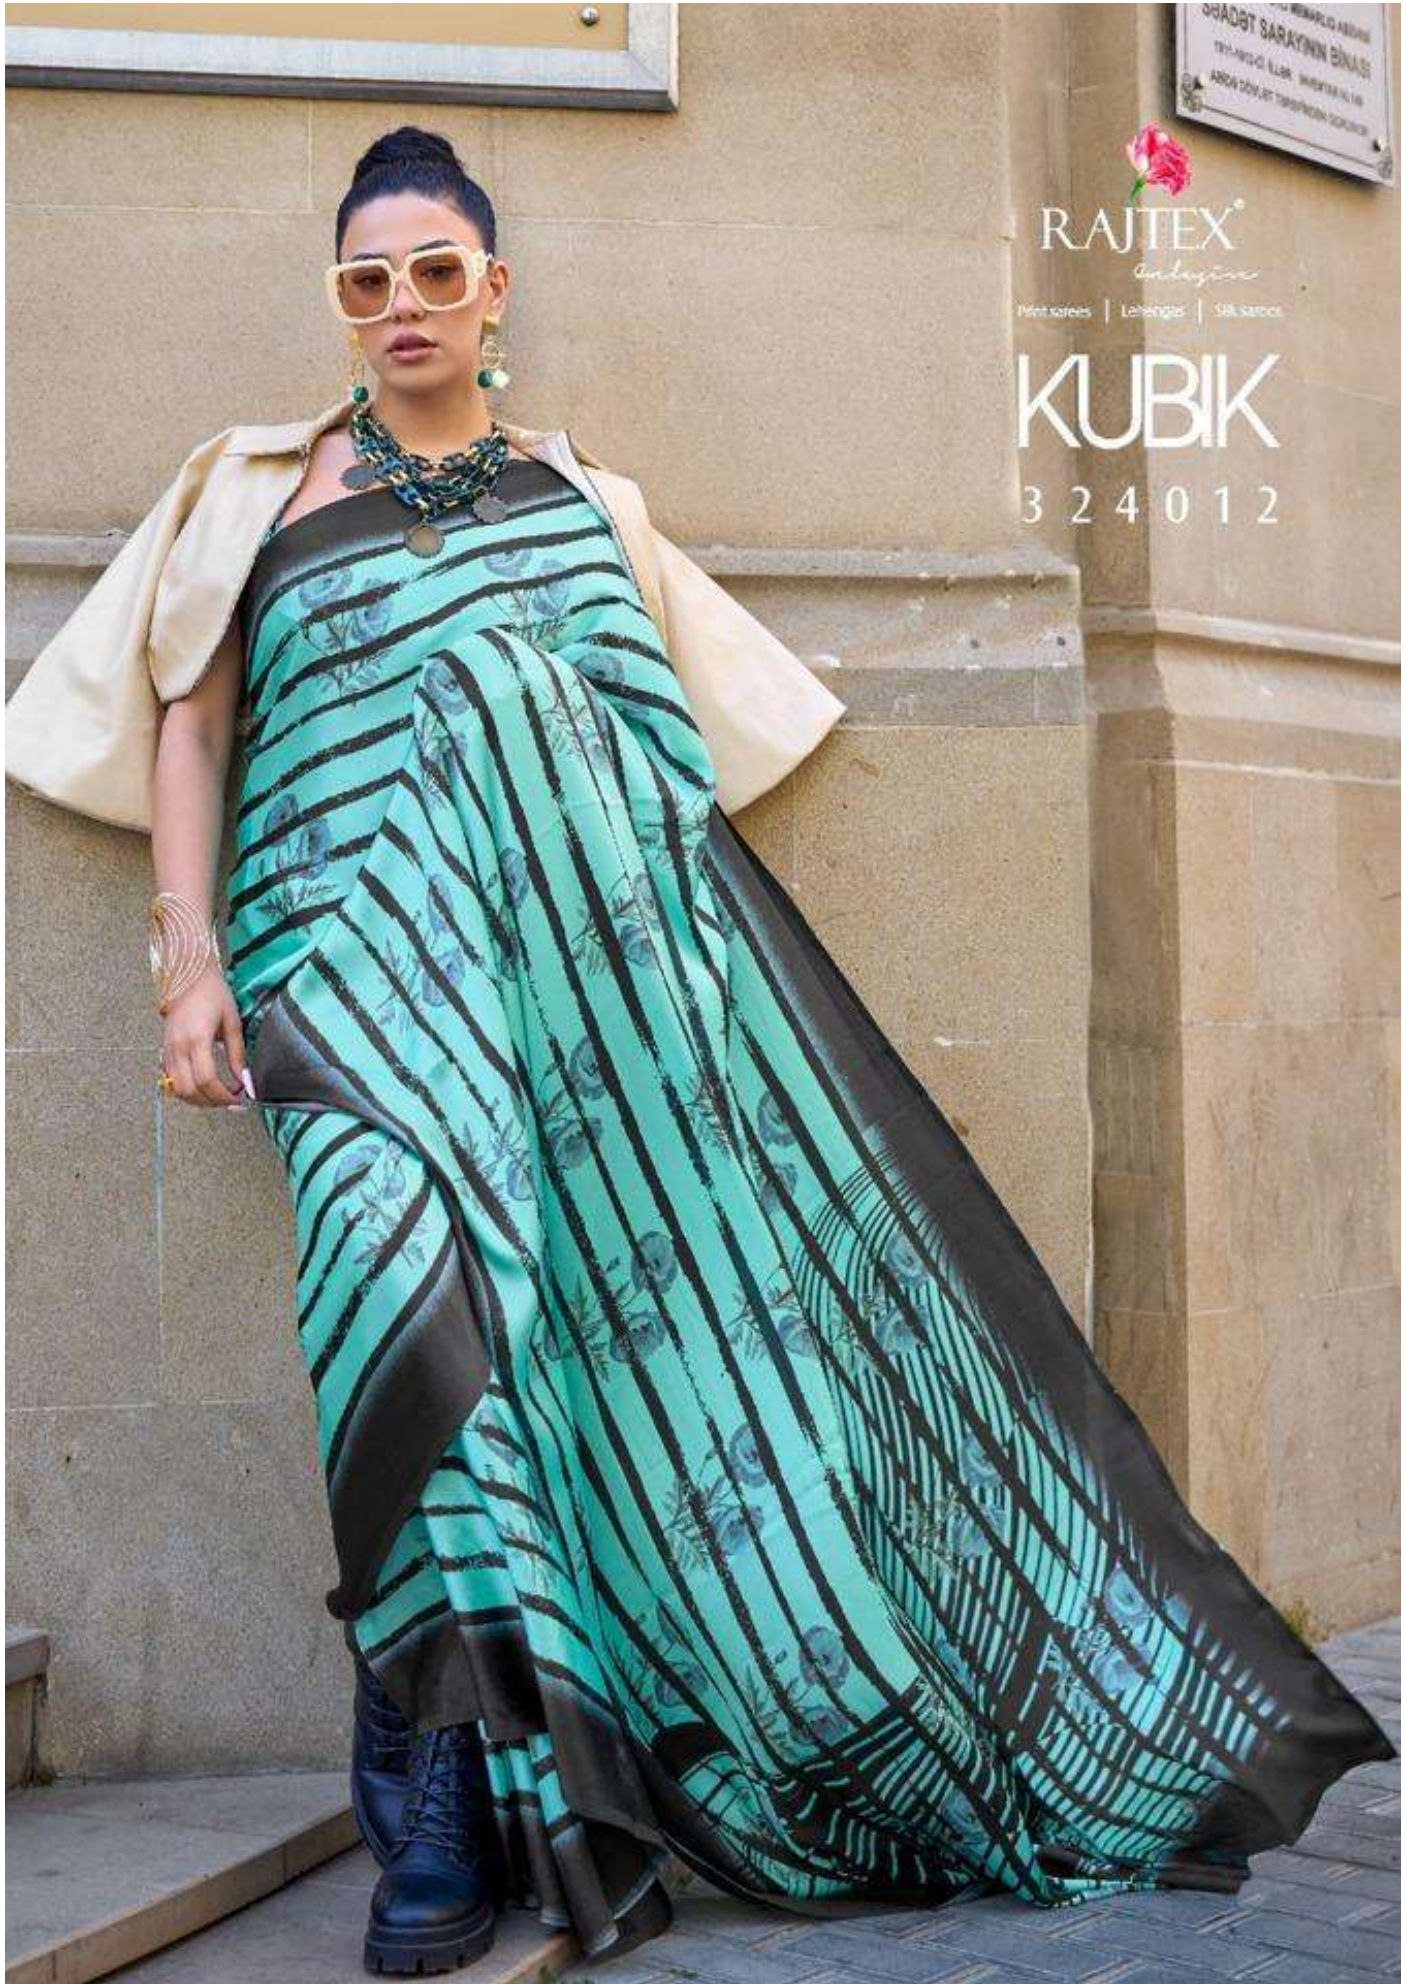

RAJTEX®
andayin

Mini sarees | Lehengas | Silk saris

KUBIK

3 2 4 0 1 2