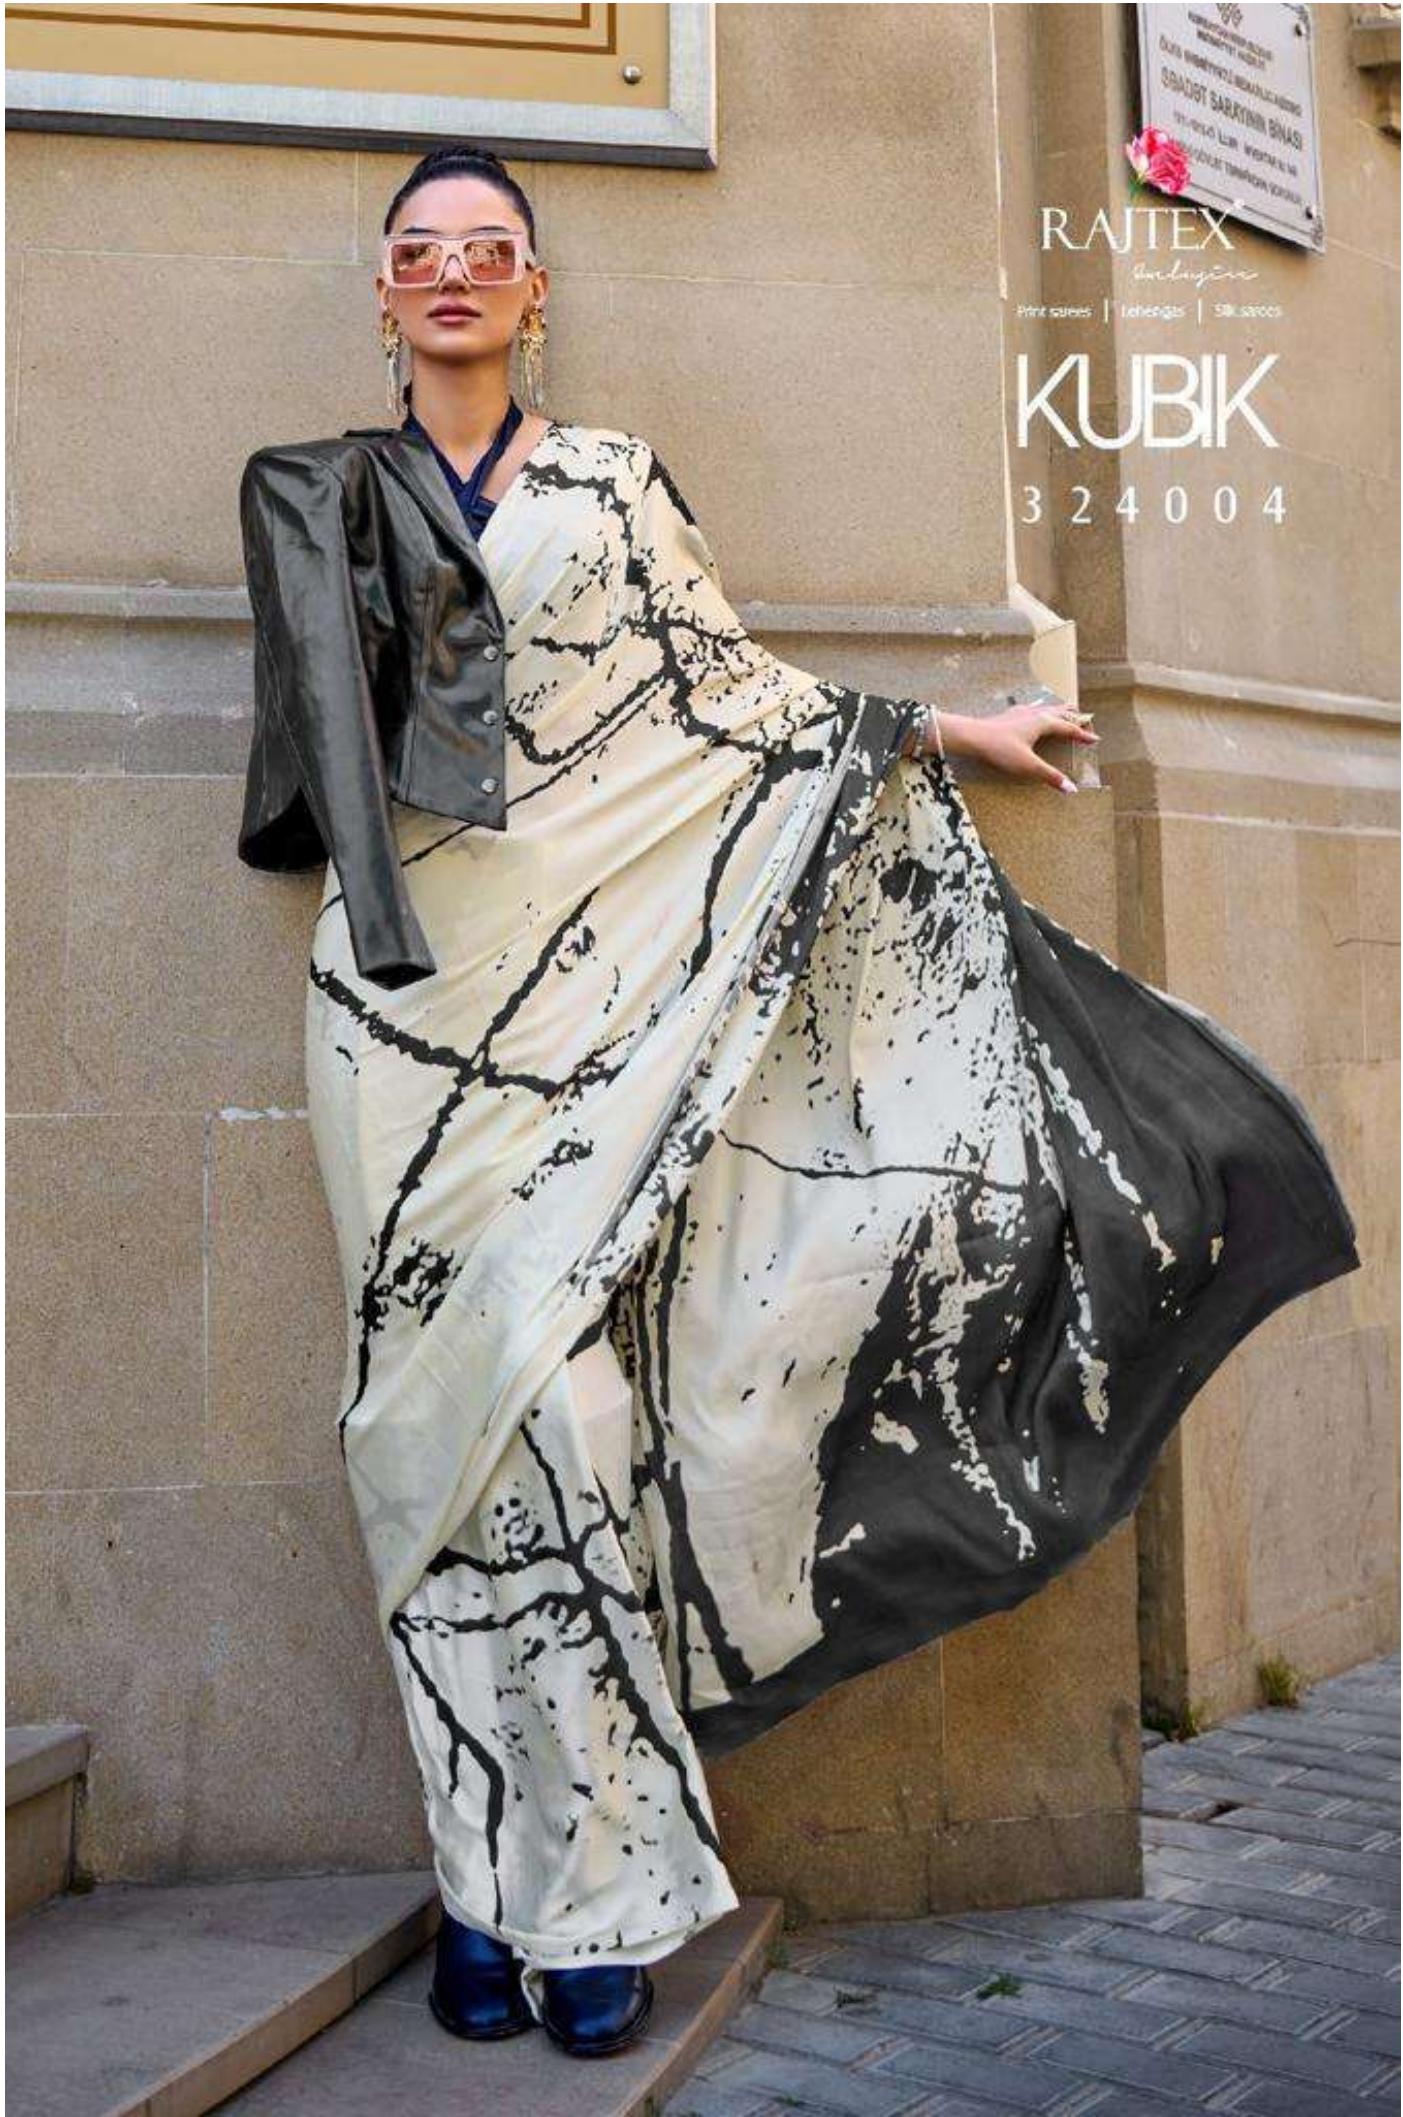

RAJTEX
Indonesian

Print series | Lehengas | SR.324004

KUBIK

3 2 4 0 0 4

PEMERINTAH KABUPATEN BOGOR
DINAS KEMENTERIAN KEMASYARAKATAN DAN
KOMUNIKASI
GABUNGAN SARUKIN BOGOR
JALAN KEMENTERIAN KEMASYARAKATAN DAN
KOMUNIKASI BOGOR
16122