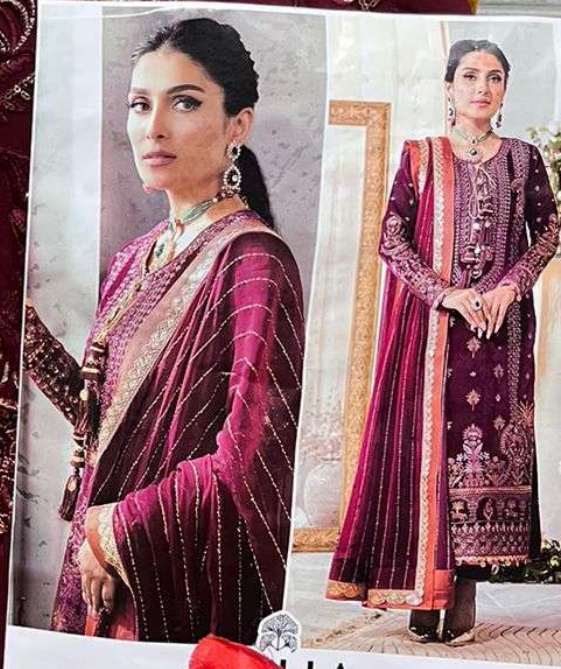

ZAHA

D.No.10114

TOP Fox Georgette
with Embroidery

BOTTOM-INNER Dull santoon

DUPATTA Nazmin
with Embroidery

ZAHA

D.No.10114

TOP Fox Georgette
with Embroidery

BOTTOM-INNER Dull santoon

DUPATTA Nazmin
with Embroidery

TOP Fox Georgette with Embroidery

D.No.10114

Antoon Nazmin

TOP For Georgette with Embroidery
D.No.10114