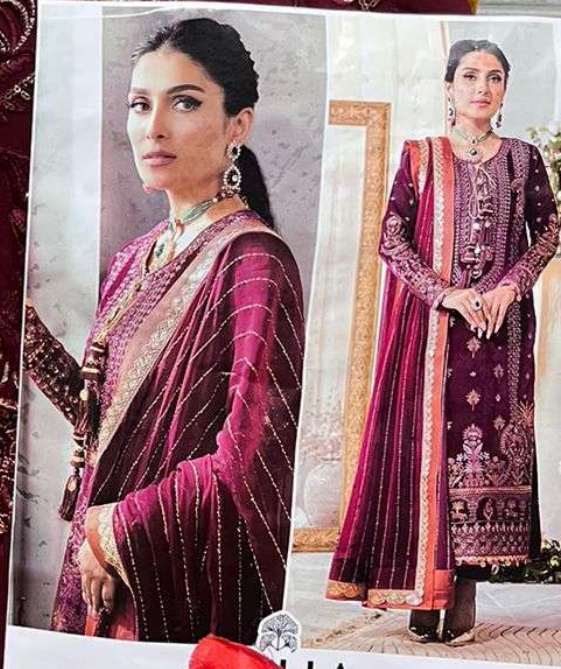

ZAHA

D.No.10114

TOP Fox Georgette with Embroidery

BOTTOM-INNER Dull santoon

DUPATTA Nazmin with Embroidery

ZAHA

D.No.10114

TOP Fox Georgette with Embroidery

BOTTOM-INNER Dull santoon

DUPATTA Nazmin with Embroidery

TOP Fox Georgette with Embroidery

D.No.10114

Antoon Nazmin

TOP

For Georgette
with Embroidery

D.No.10114