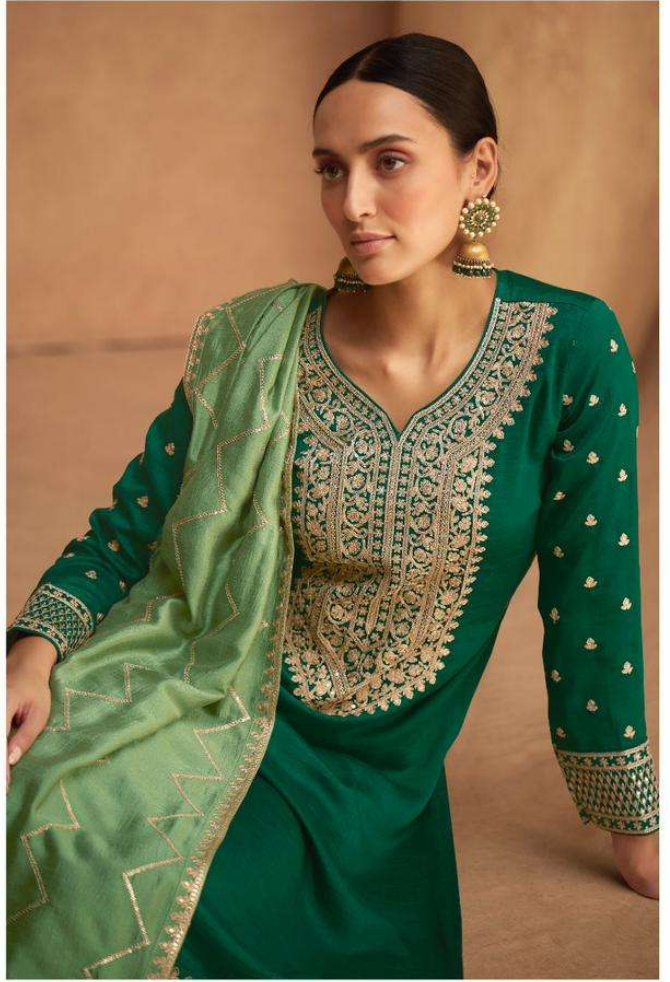

AASHIRWAD[®]
CREATION

Kesariya
COLORS

AASHIRWAD[®]
CREATION

Kesariya
COLORS

9618

AASHIRWAD®
CREATION

9620

A | AASHIRWAD®
CREATION