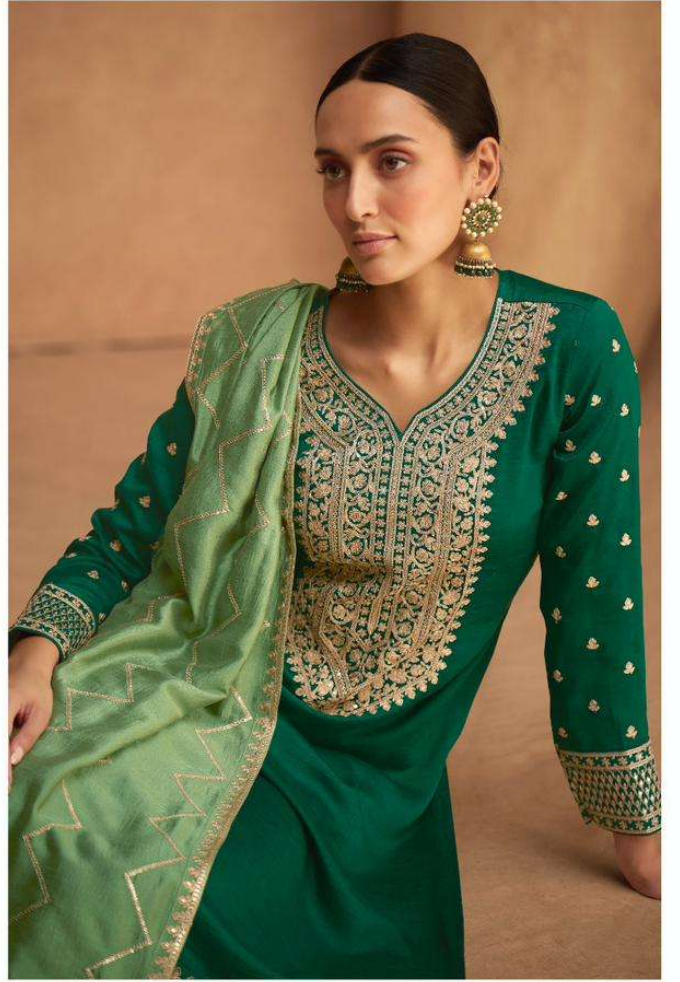

AASHIRWAD®
CREATION

Kesariya
COLORS

AASHIRWAD®
CREATION

Kesariya
COLORS

9618

A | AASHIRWAD®
CREATION

9620

A | AASHIRWAD®
CREATION