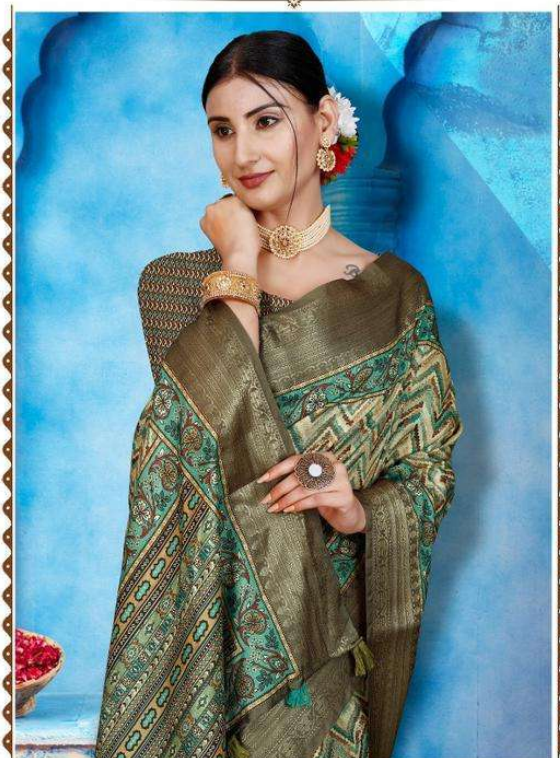

Life .Art. Beauty.

sometimes perfection is born out of simplicity. Draped in fabrics designed to make you look simple yet elegant. you end up looking simply elegant. The world is yours. Go rule!

D.No. 1101