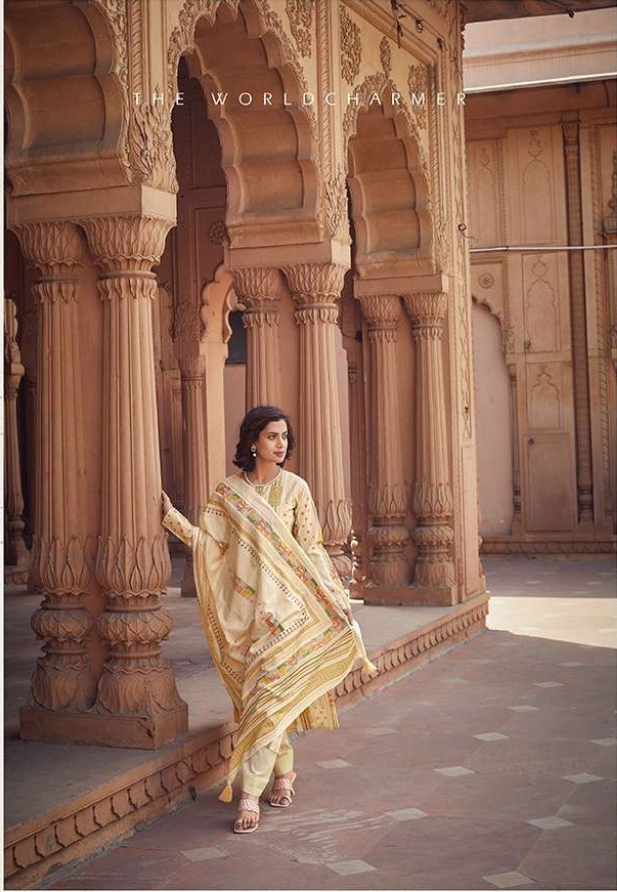

WARLI ART

WARLI ART

Sadhana

WORLDCHARMER

HER GAZE KNOWS NO BOUNDARIES, HER ELEGANCE KNOWS NO LIMITS. HER CHARM IS A SOURCE OF INSPIRATION AND WONDERMENT AS SHE
LOOKS BEYOND THE WORLD AND INTO HER OWN WORLD OF DREAMS. SHE BUILDS THE WORLD WITH HER SMILE. HER ROYALTY IS HER CULTURE, ENHANCED.

Sadhana

HER GAZE BRINGS NO
ILLUSSIONS, HER
NO DREAMS, HER
COVERS A SOURCE
OF INSPIRATION
WORLDWIDE
ACROSS THE WORLD
DURING IN HER
COURTESY
MARCHES BY THE
SHE BUILT THE
WORLD WITH HER
SMILE, HER SOFTNESS
FOLLOWING IN
TRACED

THE WORLDCHARMER

W O R L D C H A R M E R

THE WORLDCHARMER

 Sadhana

THE WORLDCHARMER

HER GUY KNOWS NO BOUNDARIES, HER ELEGANCE KNOWS NO LIMITS, HER CHARM IS A SOURCE OF ADMIRATION AND WONDERMENT ACROSS THE WORLD. LOOKING SIMPLY BEAUTIFUL IN HER ELEGANT ATTIRE, SHE RULES THE WORLD WITH HER SMILE. HER ADORERS FOLLOW, ENTHRALLED.