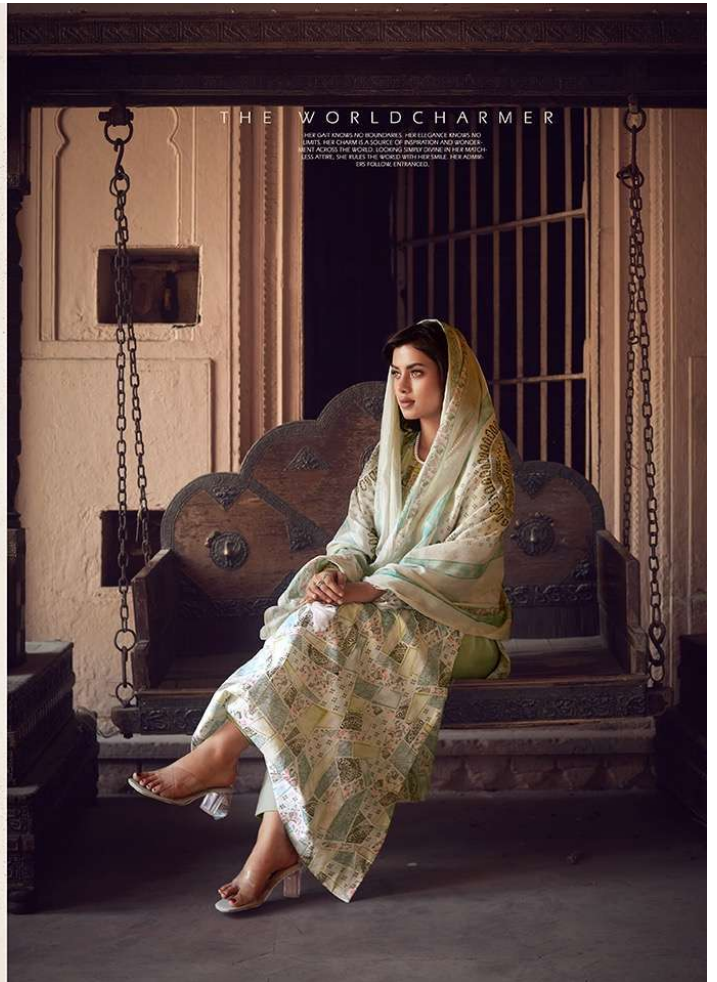

THE WORLDCHARMER

W O R L D C H A R M E R

THE WORLDCHARMER

 Sadhana

THE WORLDCHARMER

HER GAY KNOWS NO BOUNDARIES, HER ELEGANCE KNOWS NO LIMITS, HER CHARM IS A SOURCE OF ADMIRATION AND WONDERMENT ACROSS THE WORLD. LOOKING SIMPLY
DARING IN HER MAGNIFICENT ATTIRE, SHE RULES THE WORLD WITH HER SMILE. HER ADORERS FOLLOW, ENTHRALLED.