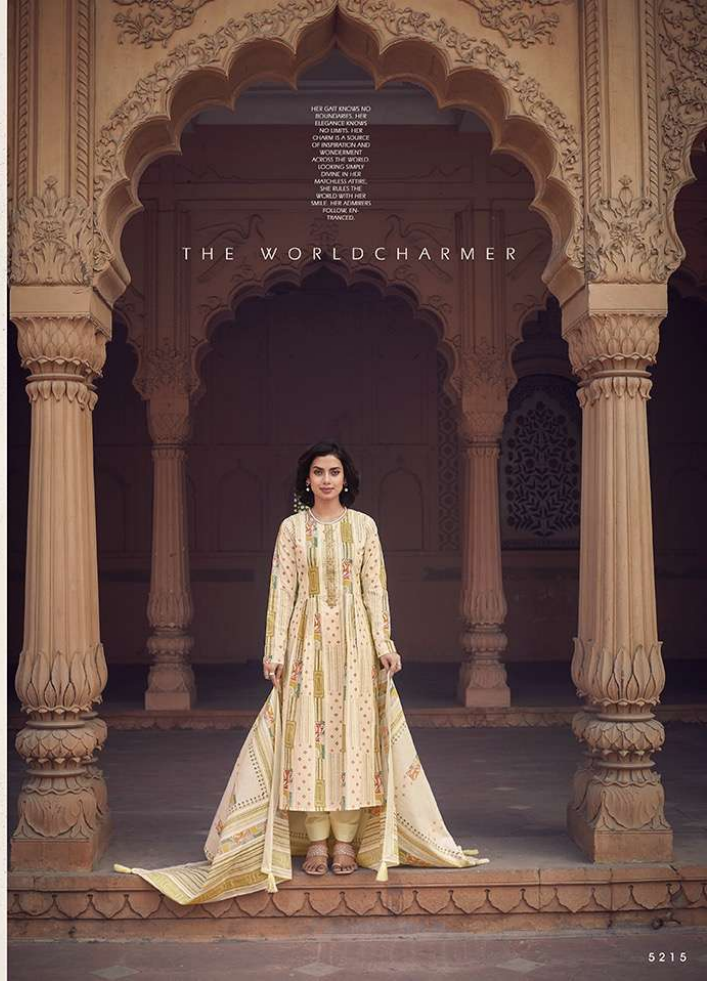

THE WORLDCHARMER