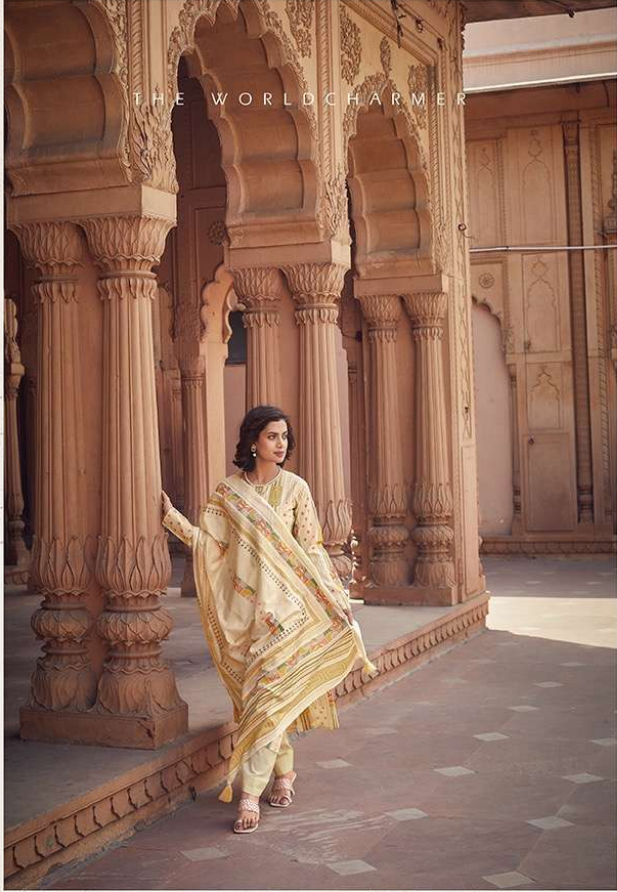

Sadhana

HER GAZE BRINGS NO
ILLUSSIONS, HER
NO DREAMS, HER
COVERS A SOURCE
OF INSPIRATION
WORLDWIDE
ACROSS THE WORLD
DURING IN HER
COURTESY
MARCHES BY THE
SHE BUILT THE
WORLD WITH HER
SMILE, HER SOFTNESS
FOLLOWING IN
TRACED

THE WORLDCHARMER

W O R L D C H A R M E R

THE WORLDCHARMER

 Sadhana

THE WORLDCHARMER

HER GAY KNOWS NO BOUNDARIES, HER ELEGANCE KNOWS NO LIMITS, HER CHARM IS A SOURCE OF ADMIRATION AND WONDERMENT ACROSS THE WORLD. LOOKING SIMPLY
DARING IN HER MAGNIFICENT ATTIRE, SHE RULES THE WORLD WITH HER SMILE. HER ADORERS FOLLOW, ENTHRALLED.